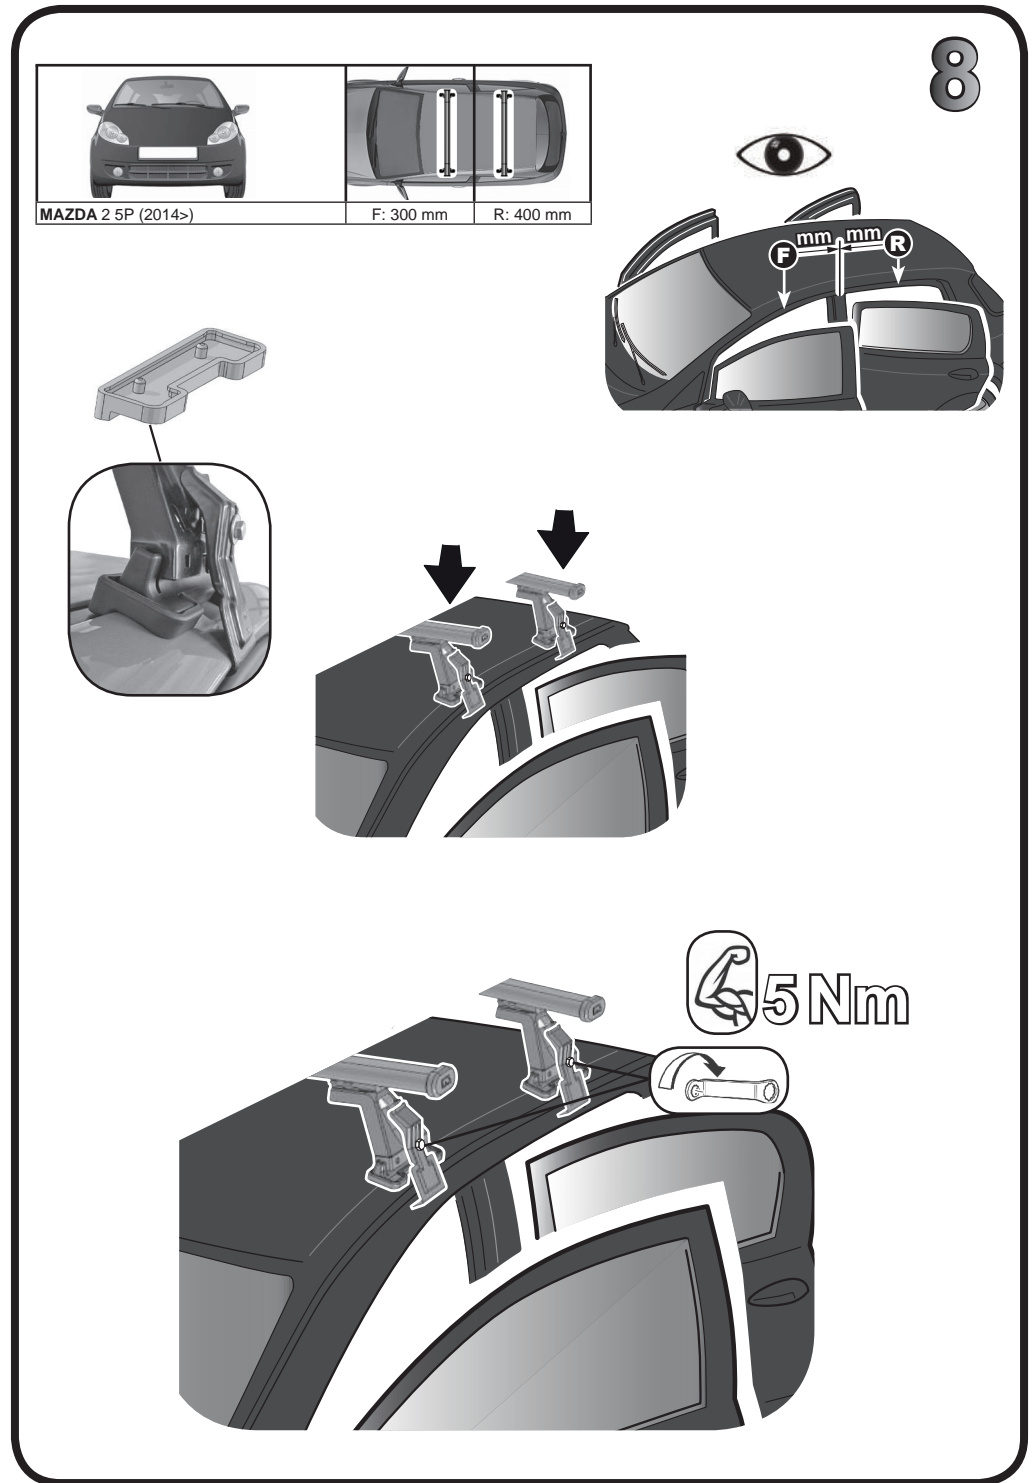

68.079

FITTING INSTRUCTION
"Steel"

68.079

FITTING INSTRUCTION
"Aluminium"

15 min.