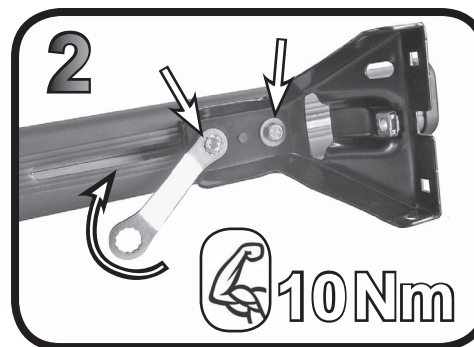

68.079

FITTING INSTRUCTION
"Steel"

68.079

FITTING INSTRUCTION
"Aluminium"

15 min.