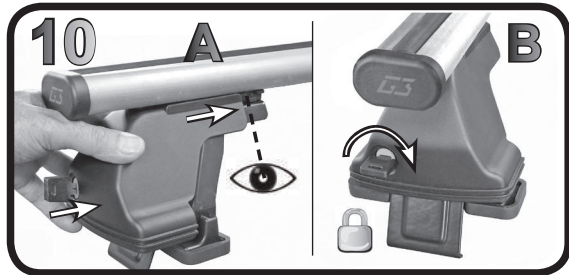

68.079

FITTING INSTRUCTION
"Steel"

68.079

FITTING INSTRUCTION
"Aluminium"

15 min.