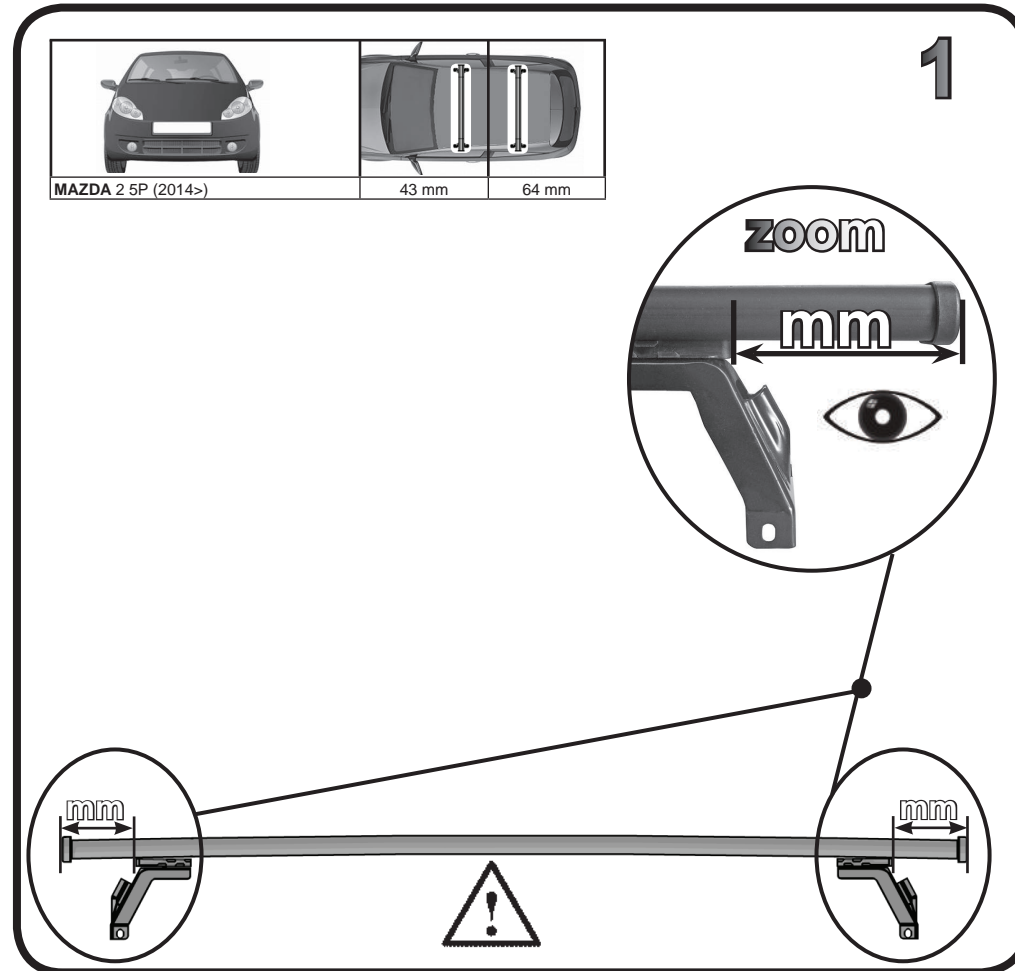

68.079

FITTING INSTRUCTION
"Steel"

68.079

FITTING INSTRUCTION
"Aluminium"

15 min.