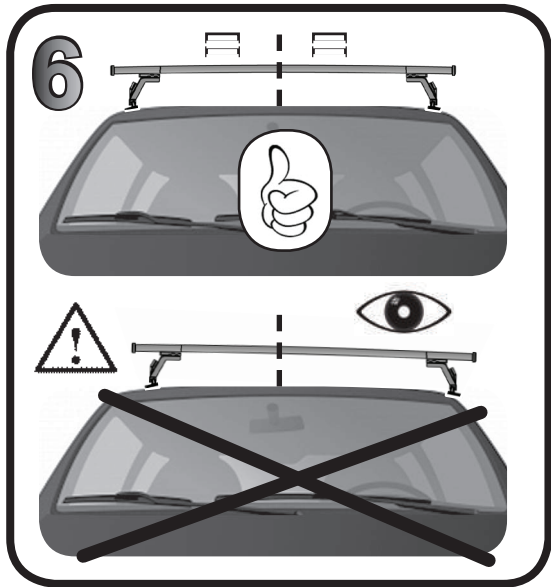

68.079

FITTING INSTRUCTION
"Steel"

68.079

FITTING INSTRUCTION
"Aluminium"

15 min.