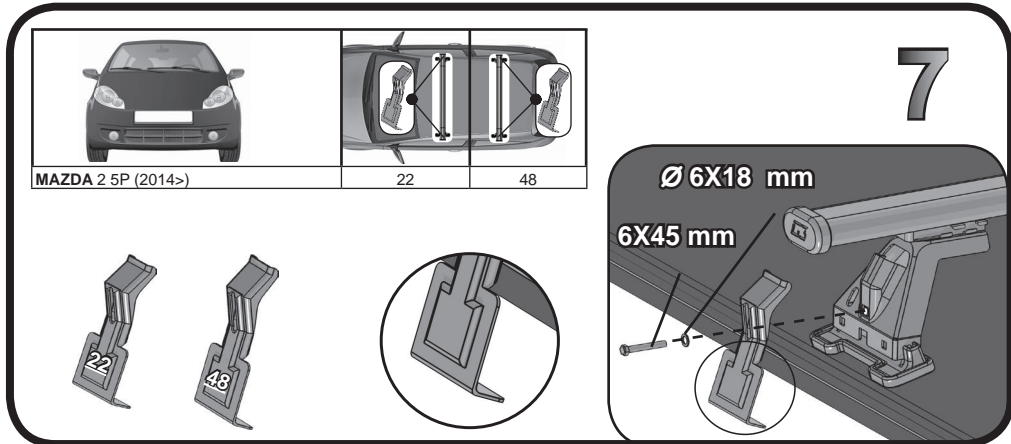

68.079

FITTING INSTRUCTION
"Steel"

68.079

FITTING INSTRUCTION
"Aluminium"

15 min.