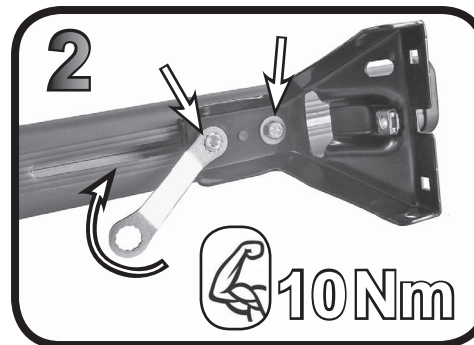

68.065

FITTING INSTRUCTION  
"Steel"

**68.065**

**FITTING INSTRUCTION**  
**"Aluminium"**

**15 min.**