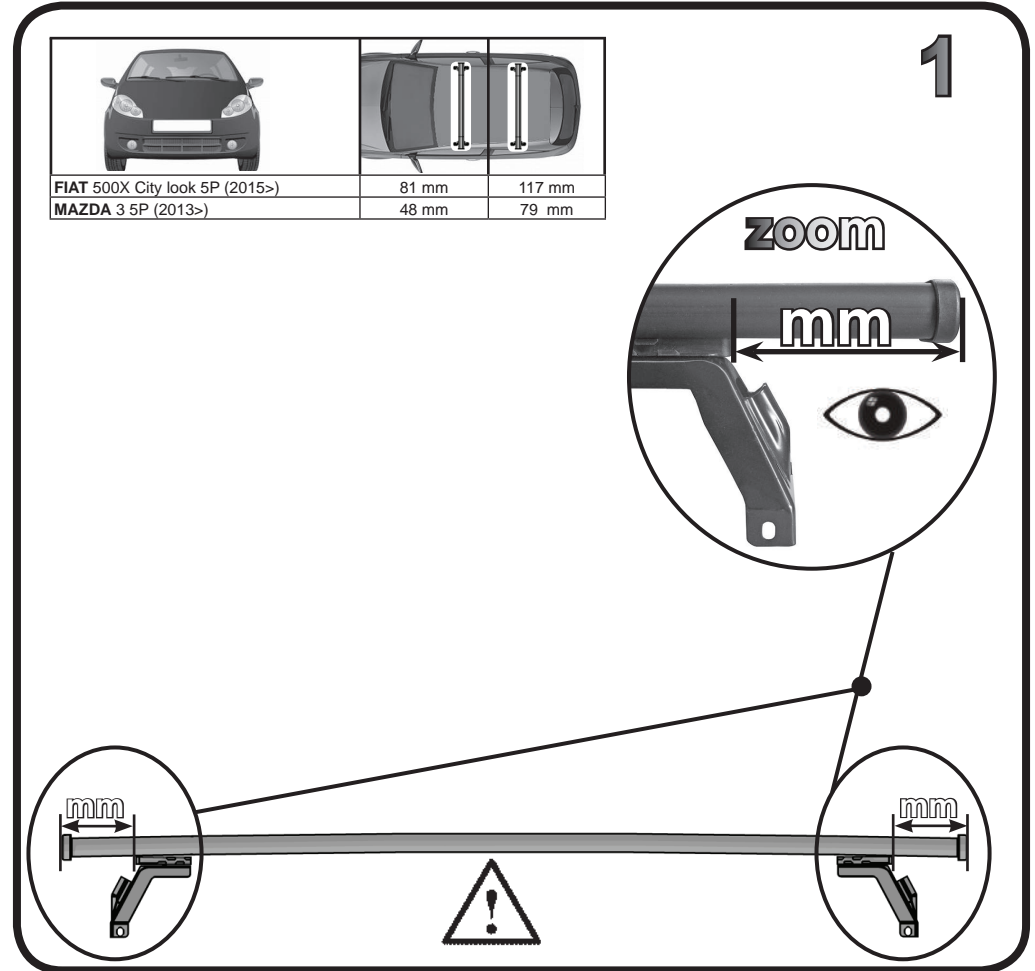

68.065

FITTING INSTRUCTION  
"Steel"

**68.065**

**FITTING INSTRUCTION**  
**"Aluminium"**

**15 min.**