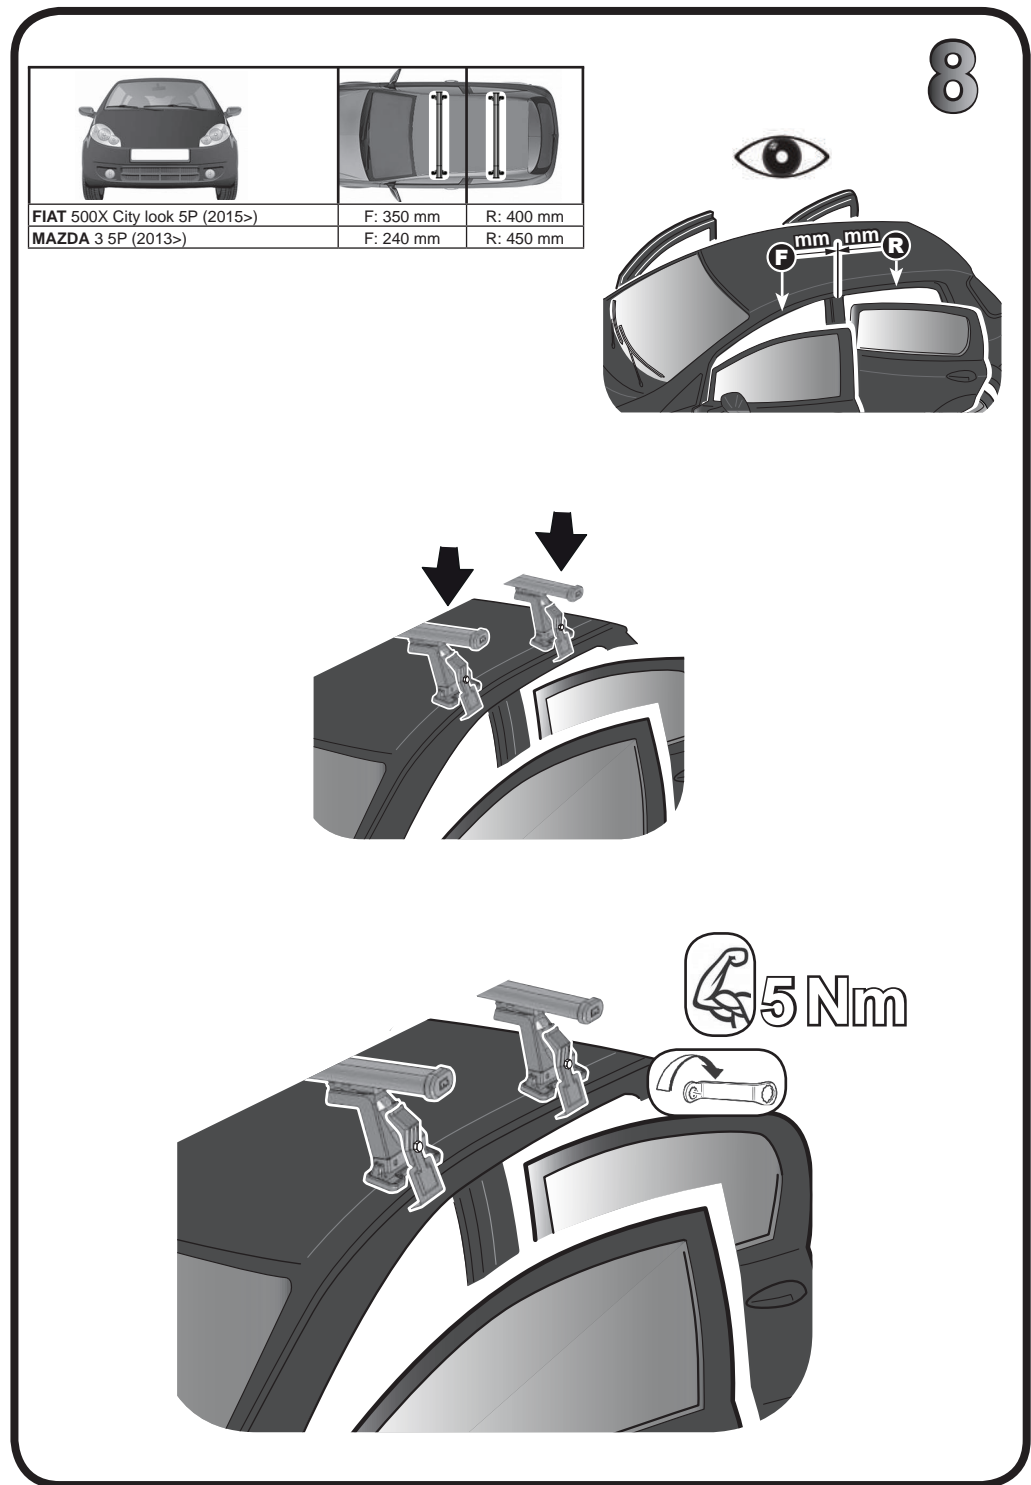

68.065

FITTING INSTRUCTION  
"Steel"

**68.065**

**FITTING INSTRUCTION**  
**"Aluminium"**

**15 min.**