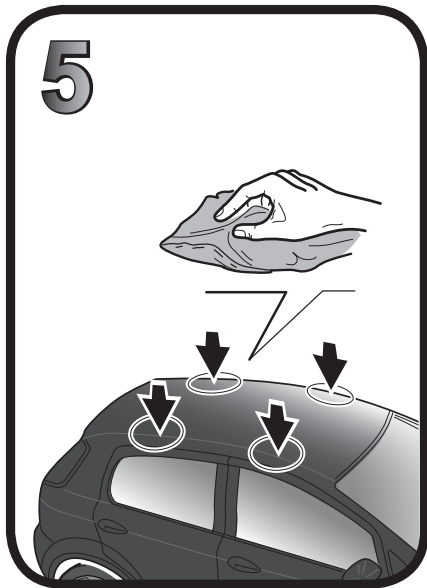

68.065

FITTING INSTRUCTION  
"Steel"

**68.065**

**FITTING INSTRUCTION**  
**"Aluminium"**

**15 min.**