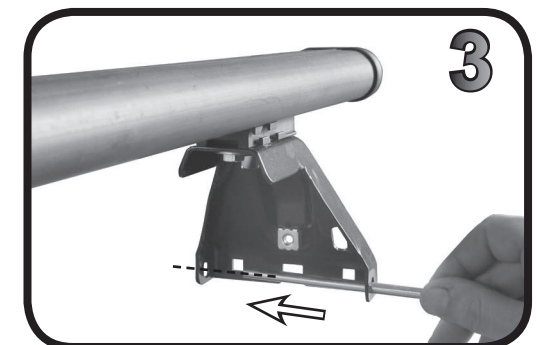

68.065

FITTING INSTRUCTION  
"Steel"

**68.065**

**FITTING INSTRUCTION**  
**"Aluminium"**

**15 min.**