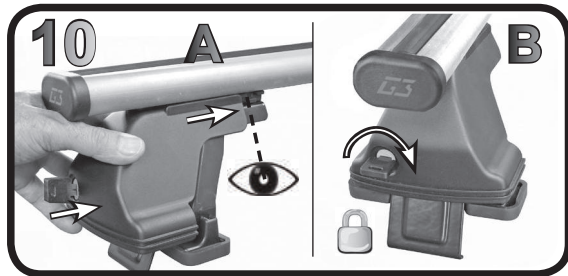

68.065

FITTING INSTRUCTION  
"Steel"

**68.065**

**FITTING INSTRUCTION**  
**"Aluminium"**

**15 min.**