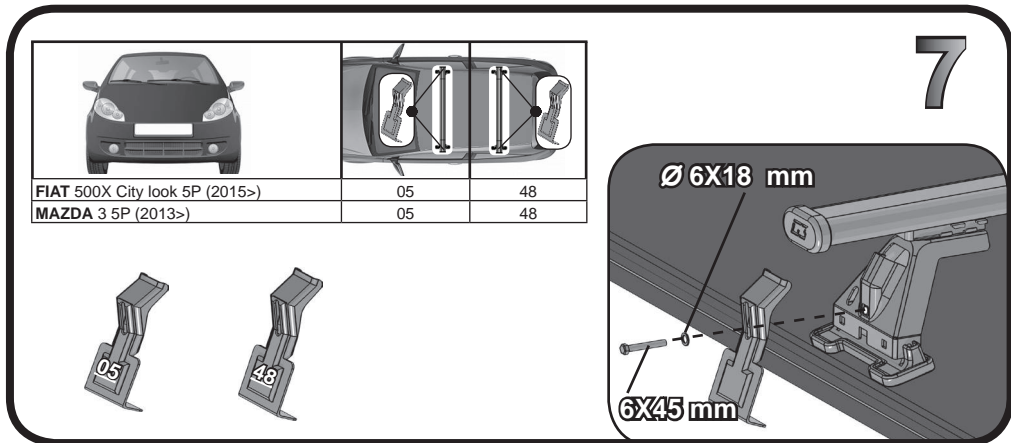

68.065

FITTING INSTRUCTION  
"Steel"

**68.065**

**FITTING INSTRUCTION**  
**"Aluminium"**

**15 min.**