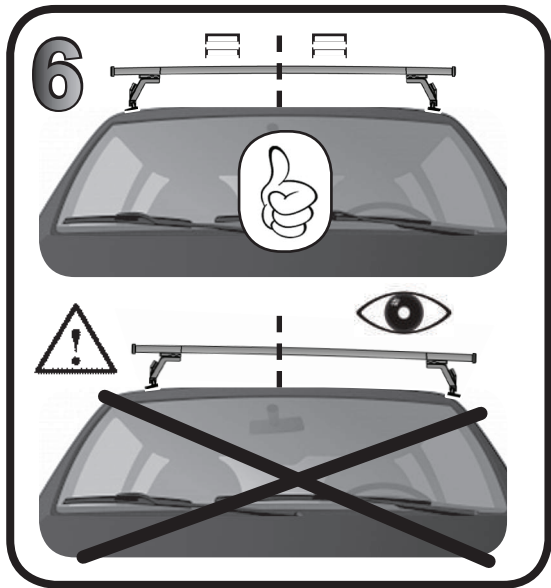

68.065

FITTING INSTRUCTION  
"Steel"

**68.065**

**FITTING INSTRUCTION**  
**"Aluminium"**

**15 min.**