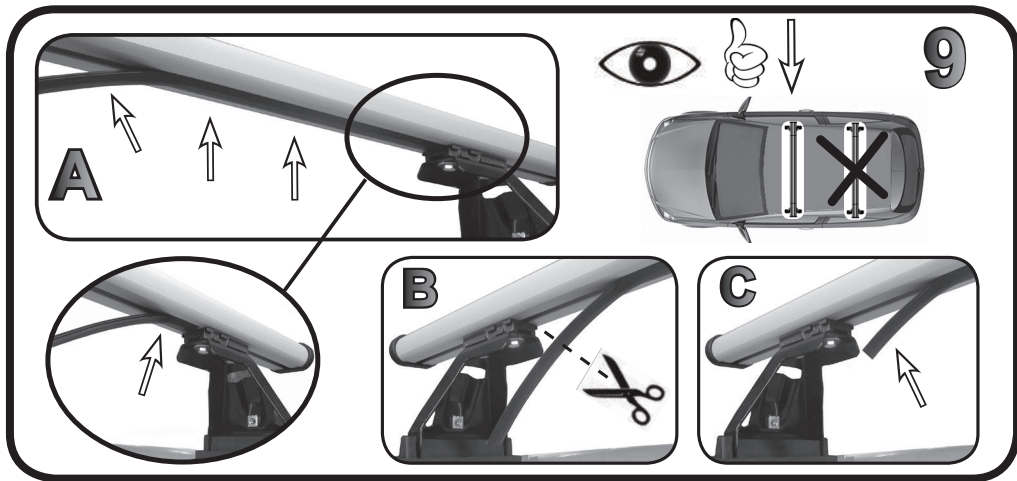

68.065

FITTING INSTRUCTION  
"Steel"

**68.065**

**FITTING INSTRUCTION**  
**"Aluminium"**

**15 min.**