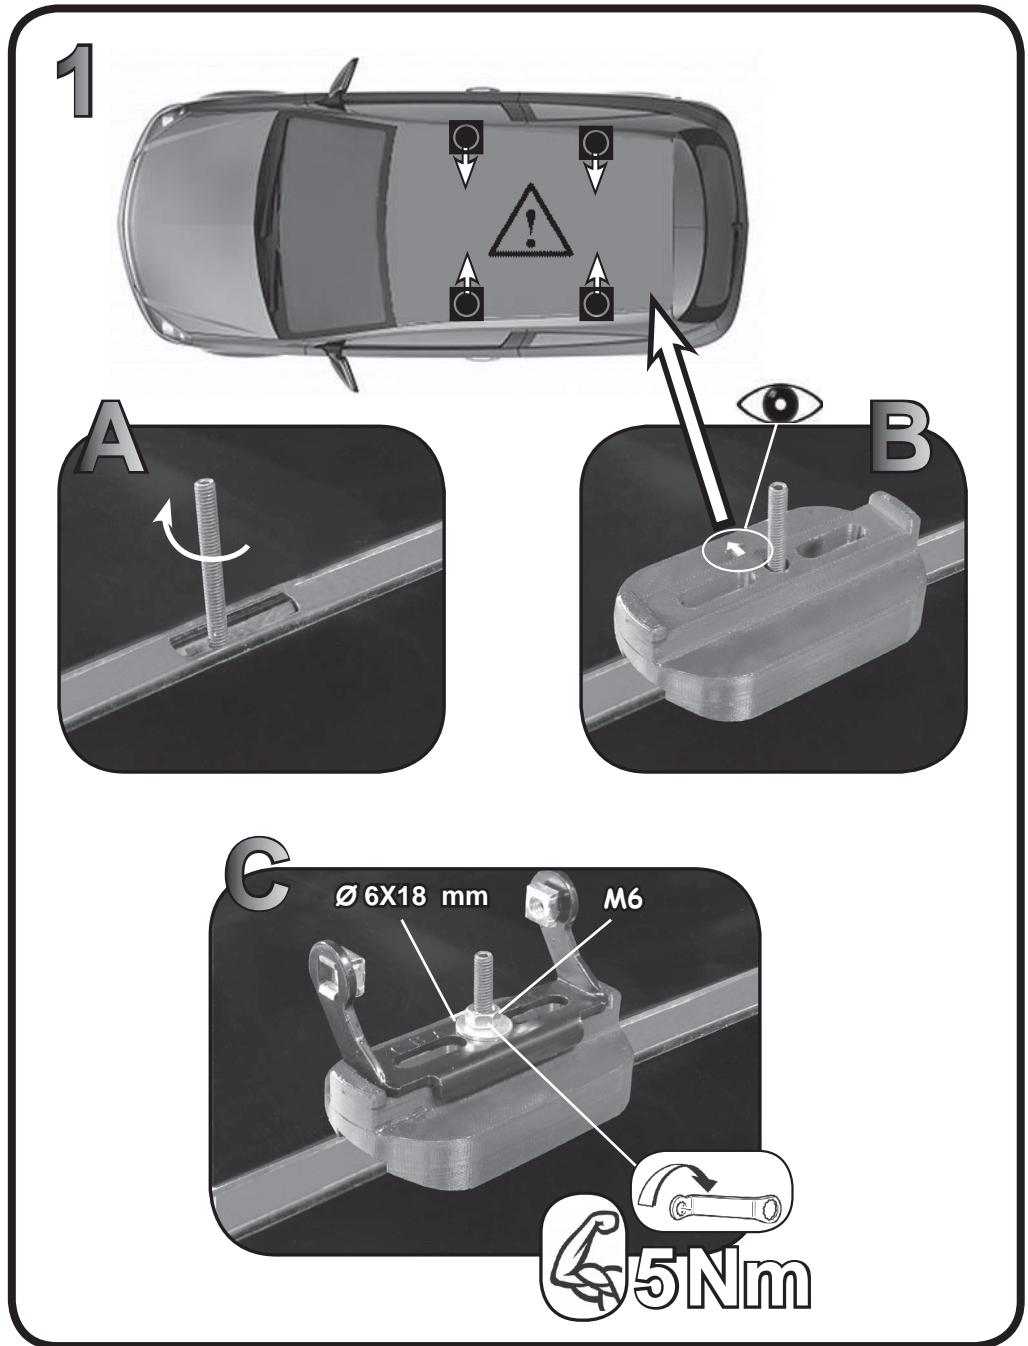

6

7

⚠
Max 50 Kg

68.055
68.056

FITTING INSTRUCTION
"Steel"

👤 = ⌚
15 min.

1

🔧 5Nm

FITTING INSTRUCTION
"Aluminium"

2

A

B

C

3

4

5