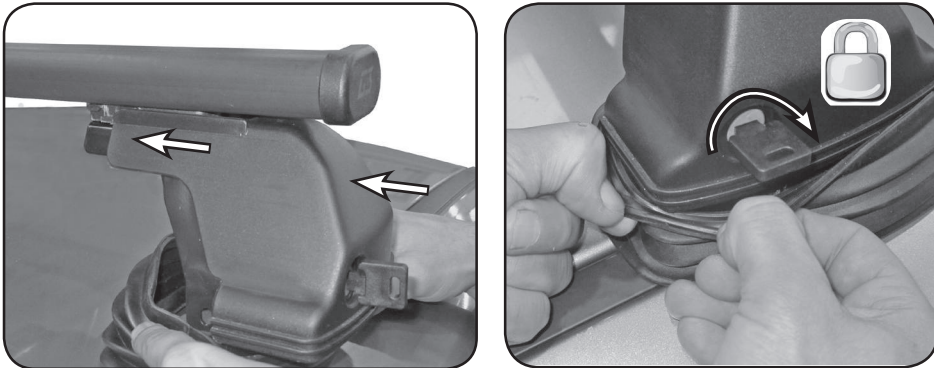

6

7

⚠
Max 50 Kg

68.055
68.056

FITTING INSTRUCTION
"Steel"

👤 = ⌚
15 min.

1

🔧 5Nm