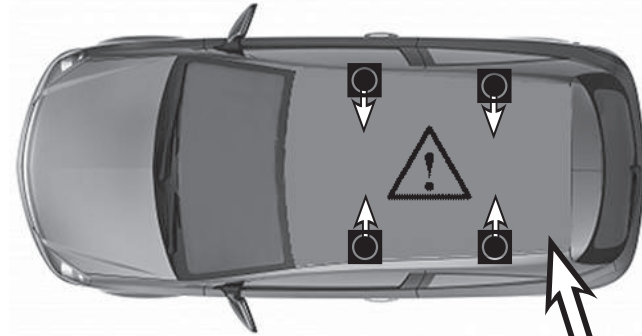

6

7

⚠
Max 50 Kg

68.055
68.056

FITTING INSTRUCTION
"Steel"

👤 = ⌚
15 min.

1

🔧 5Nm