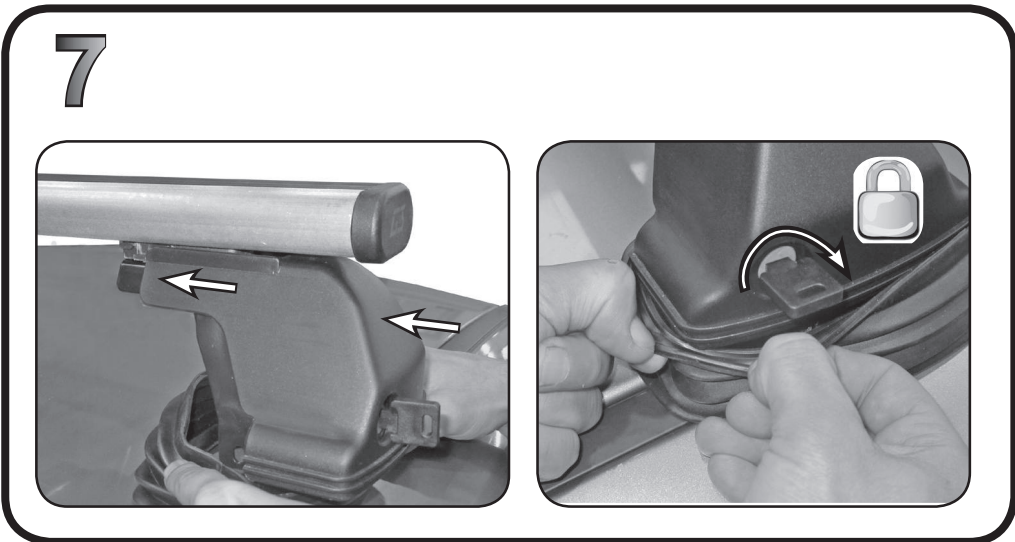

68.055
68.056

FITTING INSTRUCTION
"Aluminium"