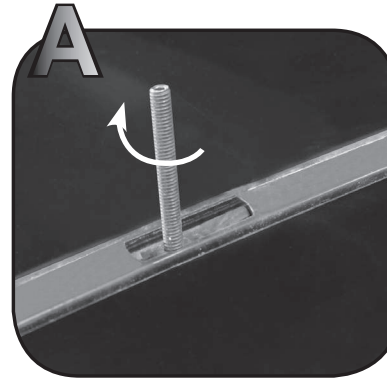

6

7

⚠
Max 50 Kg

68.055
68.056

FITTING INSTRUCTION
"Steel"

👤 = ⌚
15 min.

1

🔧 5Nm