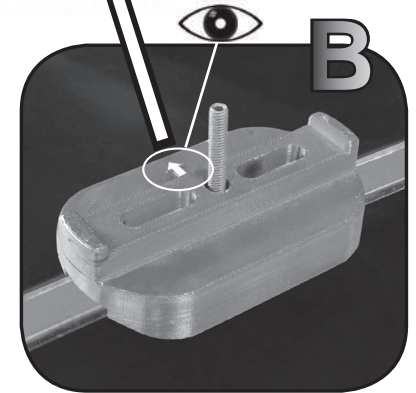

6

7

⚠
Max 50 Kg

68.055
68.056

FITTING INSTRUCTION
"Steel"

👤 = ⌚
15 min.

1

🔧 5Nm