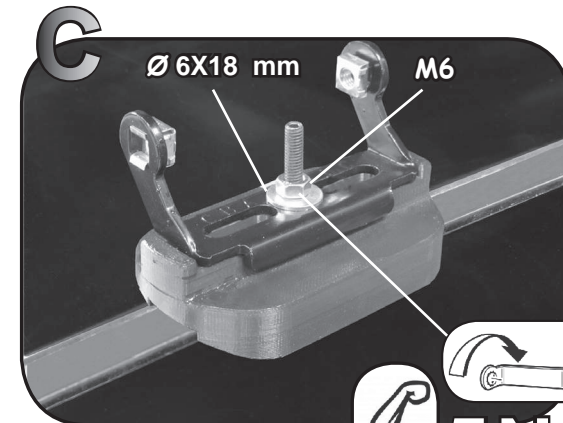

6

7

⚠
Max 50 Kg

68.055
68.056

FITTING INSTRUCTION
"Steel"

👤 = ⌚
15 min.

1

🔧 5Nm

FITTING INSTRUCTION
"Aluminium"

2

A

B

C

3

4

5