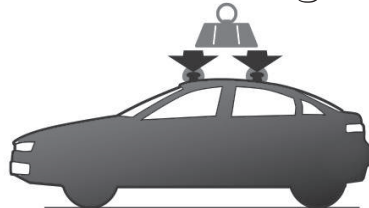

6

7

⚠
Max 50 Kg

68.055
68.056

FITTING INSTRUCTION
"Steel"

👤 = ⌚
15 min.

1

🔧 5Nm