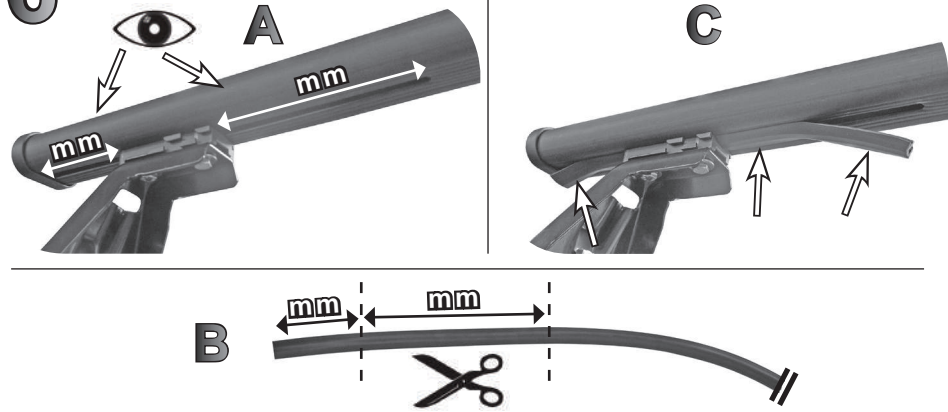

6

7

⚠
Max 50 Kg

68.055
68.056

FITTING INSTRUCTION
"Steel"

👤 = ⌚
15 min.

1

🔧 5Nm