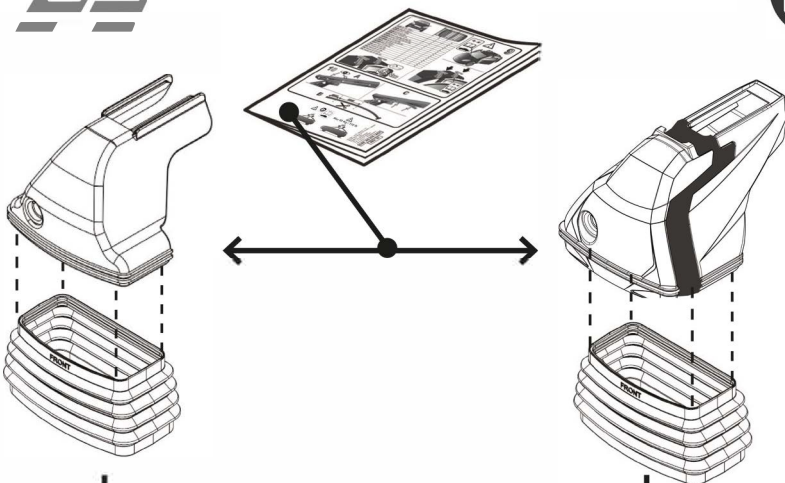

"Steel"

"Steel"

"Aluminium"

"Aluminium"