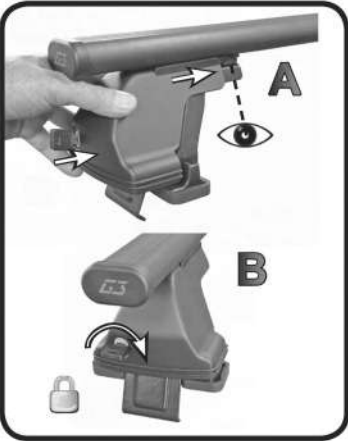

FITTING INSTRUCTION

FITTING INSTRUCTION
Aluminium

↓
Steel

↓
Steel

Aluminium

Aluminium