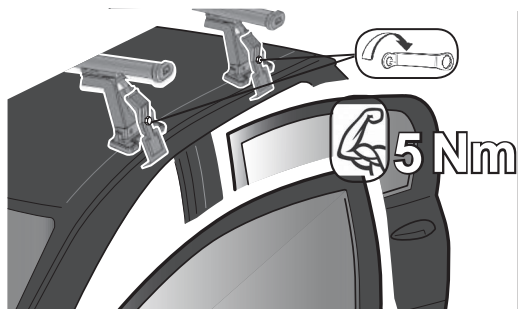

R

10

Max 50 Kg

68.013

FITTING INSTRUCTION

"Aluminium"

15 min.

1