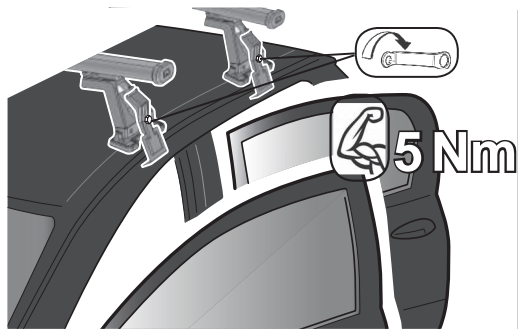

9

HONDA Accord Tourer Sw 5P (03>08)

F

R