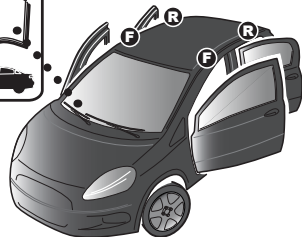

R

10

Max 50 Kg

68.013

FITTING INSTRUCTION

"Aluminium"

15 min.

1