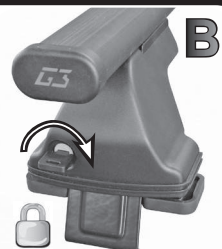

11

A

B

Max 50 Kg

68.013

FITTING INSTRUCTION

"Steel"

1