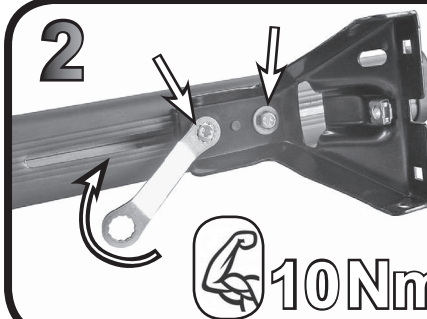

Max 50 Kg

68.013

FITTING INSTRUCTION

"Steel"

1

FORD Kuga 5P (08>12)

51 mm

60 mm

HONDA Accord Tourer Sw 5P (03>08)

101 mm

109 mm

NISSAN Juke 5P (2010>)

36 mm

55 mm

ZOOM

mm

2