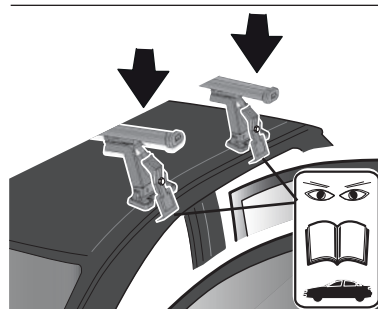

R

10

Max 50 Kg

68.013

FITTING INSTRUCTION

"Aluminium"

15 min.

1