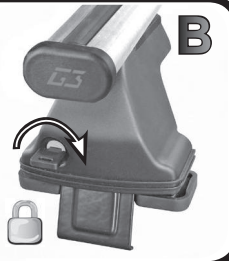

R

10

Max 50 Kg

68.013

FITTING INSTRUCTION

"Aluminium"

15 min.

1