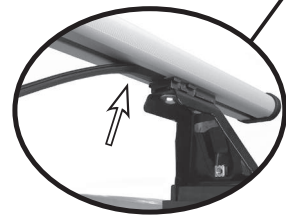

R

10

Max 50 Kg

68.013

FITTING INSTRUCTION

"Aluminium"

15 min.

1