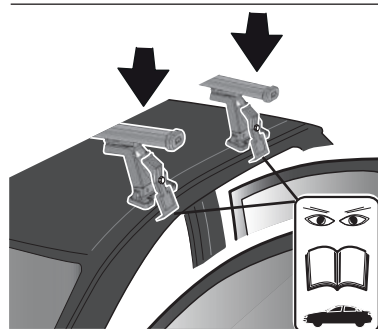

9

HONDA Accord Tourer Sw 5P (03>08)

F

R