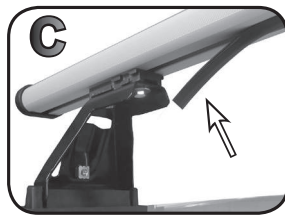

R

10

Max 50 Kg

68.013

FITTING INSTRUCTION

"Aluminium"

15 min.

1