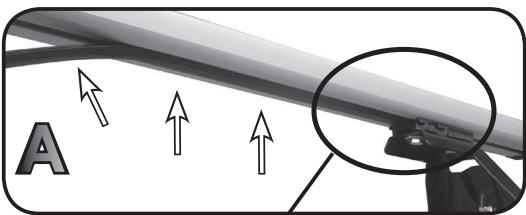

R

10

Max 50 Kg

68.013

FITTING INSTRUCTION

"Aluminium"

15 min.

1