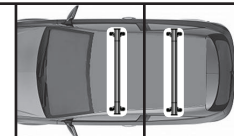

11

A

B

Max 50 Kg

68.013

FITTING INSTRUCTION

"Steel"

1