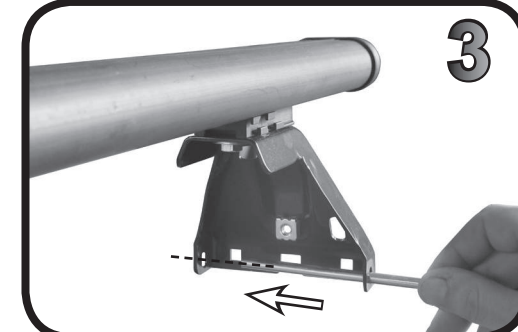

9

HONDA Accord Tourer Sw 5P (03>08)

F

R

10

A

C

B

11

A

B

Max 50 Kg

68.013

FITTING INSTRUCTION

"Steel"

1

FORD Kuga 5P (08>12)

51 mm

60 mm

HONDA Accord Tourer Sw 5P (03>08)

101 mm

109 mm

NISSAN Juke 5P (2010>)

36 mm

55 mm

ZOOM

mm

2

3