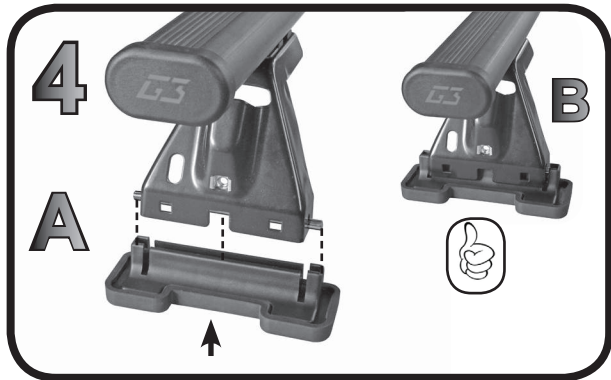

F: 200 mm	R: 500 mm
	F: 270 mm	R: 420 mm
	F: 300 mm	R: 400 mm
	F: 200 mm	R: 400 mm
	F: 250 mm	R: 450 mm
	F: 300 mm	R: 300 mm
	F: 260 mm	R: 310 mm
	F: 300 mm	R: 400 mm
	F: 300 mm	R: 400 mm
	F: 200 mm	R: 500 mm
	F: 250 mm	R: 450 mm
	F: 270 mm	R: 320 mm
	F: 180 mm	R: 520 mm
Passo lungo / Long wheelbase		
	F: 250 mm	R: 450 mm
	F: 320 mm	R: 450 mm
	F: 350 mm	R: 350 mm
	F: 350 mm	R: 350 mm
Senza pred. orig. / Without original points		
	F: 350 mm	R: 350 mm
Senza pred. orig. / Without original points		
	F: 280 mm	R: 360 mm
	F: 250 mm	R: 350 mm
	F: 250 mm	R: 350 mm
	F: 280 mm	R: 400 mm
	F: 250 mm	R: 450 mm
	F: 250 mm	R: 450 mm
	F: 150 mm	R: 520 mm
	F: 260 mm	R: 440 mm
	F: 220 mm	R: 350 mm
	F: 280 mm	R: 320 mm