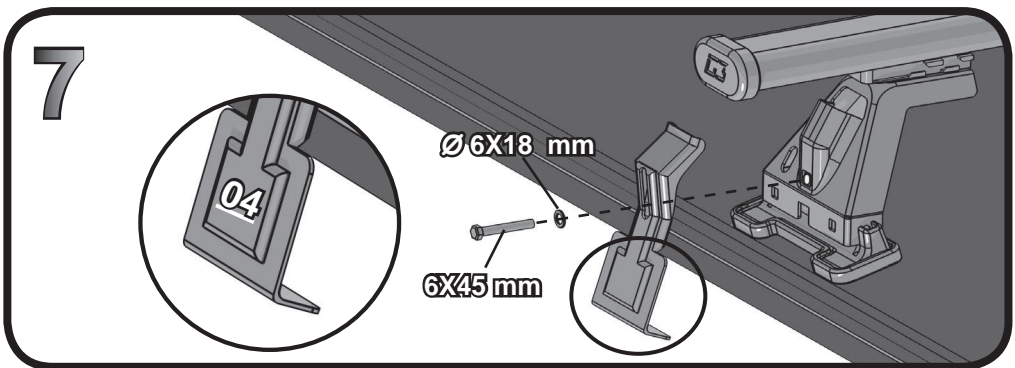

F: 200 mm	R: 500 mm
	F: 270 mm	R: 420 mm
	F: 300 mm	R: 400 mm
	F: 200 mm	R: 400 mm
	F: 250 mm	R: 450 mm
	F: 300 mm	R: 300 mm
	F: 260 mm	R: 310 mm
	F: 300 mm	R: 400 mm
	F: 300 mm	R: 400 mm
	F: 200 mm	R: 500 mm
	F: 250 mm	R: 450 mm
	F: 270 mm	R: 320 mm
	F: 180 mm	R: 520 mm
Passo lungo / Long wheelbase		
	F: 250 mm	R: 450 mm
	F: 320 mm	R: 450 mm
	F: 350 mm	R: 350 mm
	F: 350 mm	R: 350 mm
Senza pred. orig. / Without original points		
	F: 350 mm	R: 350 mm
Senza pred. orig. / Without original points		
	F: 280 mm	R: 360 mm
	F: 250 mm	R: 350 mm
	F: 250 mm	R: 350 mm
	F: 280 mm	R: 400 mm
	F: 250 mm	R: 450 mm
	F: 250 mm	R: 450 mm
	F: 150 mm	R: 520 mm
	F: 260 mm	R: 440 mm
	F: 220 mm	R: 350 mm
	F: 280 mm	R: 320 mm