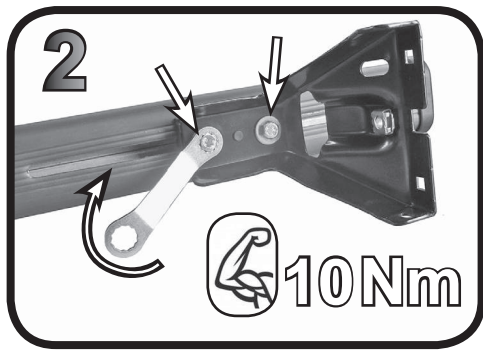

F: 200 mm	R: 500 mm
	F: 270 mm	R: 420 mm
	F: 300 mm	R: 400 mm
	F: 200 mm	R: 400 mm
	F: 250 mm	R: 450 mm
	F: 300 mm	R: 300 mm
	F: 260 mm	R: 310 mm
	F: 300 mm	R: 400 mm
	F: 300 mm	R: 400 mm
	F: 200 mm	R: 500 mm
	F: 250 mm	R: 450 mm
	F: 270 mm	R: 320 mm
	F: 180 mm	R: 520 mm
Passo lungo / Long wheelbase		
	F: 250 mm	R: 450 mm
	F: 320 mm	R: 450 mm
	F: 350 mm	R: 350 mm
	F: 350 mm	R: 350 mm
Senza pred. orig. / Without original points		
	F: 350 mm	R: 350 mm
Senza pred. orig. / Without original points		
	F: 280 mm	R: 360 mm
	F: 250 mm	R: 350 mm
	F: 250 mm	R: 350 mm
	F: 280 mm	R: 400 mm
	F: 250 mm	R: 450 mm
	F: 250 mm	R: 450 mm
	F: 150 mm	R: 520 mm
	F: 260 mm	R: 440 mm
	F: 220 mm	R: 350 mm
	F: 280 mm	R: 320 mm