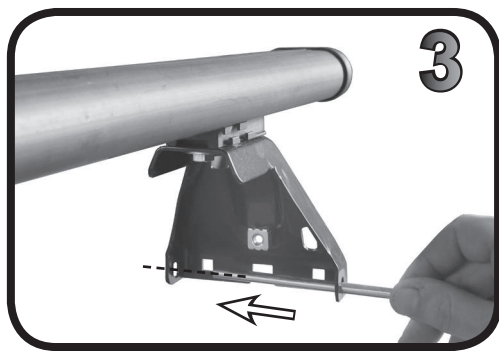

F: 200 mm	R: 500 mm
	F: 270 mm	R: 420 mm
	F: 300 mm	R: 400 mm
	F: 200 mm	R: 400 mm
	F: 250 mm	R: 450 mm
	F: 300 mm	R: 300 mm
	F: 260 mm	R: 310 mm
	F: 300 mm	R: 400 mm
	F: 300 mm	R: 400 mm
	F: 200 mm	R: 500 mm
	F: 250 mm	R: 450 mm
	F: 270 mm	R: 320 mm
	F: 180 mm	R: 520 mm
Passo lungo / Long wheelbase		
	F: 250 mm	R: 450 mm
	F: 320 mm	R: 450 mm
	F: 350 mm	R: 350 mm
	F: 350 mm	R: 350 mm
Senza pred. orig. / Without original points		
	F: 350 mm	R: 350 mm
Senza pred. orig. / Without original points		
	F: 280 mm	R: 360 mm
	F: 250 mm	R: 350 mm
	F: 250 mm	R: 350 mm
	F: 280 mm	R: 400 mm
	F: 250 mm	R: 450 mm
	F: 250 mm	R: 450 mm
	F: 150 mm	R: 520 mm
	F: 260 mm	R: 440 mm
	F: 220 mm	R: 350 mm
	F: 280 mm	R: 320 mm