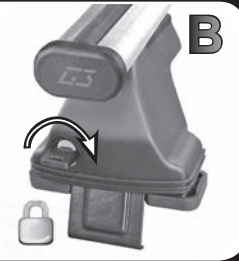

R

6X13 mm

12

Max 50 Kg

68.005

FITTING INSTRUCTION

"Aluminium"

1