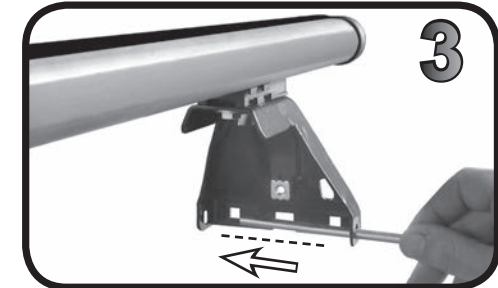

11

FORD Focus C-Max 5P (10-14)

F

R

SKODA Superb 5P (2008>)

F

R

VW Touran 5P (03-10)

F

R

6X13 mm

12

Max 50 Kg

68.005

FITTING INSTRUCTION

"Aluminium"

1

FORD Focus C-Max 5P (10-14)	144 mm	170 mm
FORD Focus C-Max 5P (2015>)	49 mm	71 mm
FORD Focus S-Max 5P (2015>) con e senza tetto in vetro / With and Without glass roof	121 mm	119 mm
LEXUS IS 200 4P (2006>)	123 mm	116 mm
SKODA Superb 5P (2008>)	98 mm	92 mm
VW Golf V 5P (03-08)	99 mm	133 mm
VW Golf VI 5P (08-12)	99 mm	133 mm
VW Touran 5P (03-10)	129 mm	139 mm

2

10 Nm

3

4

A

B

5