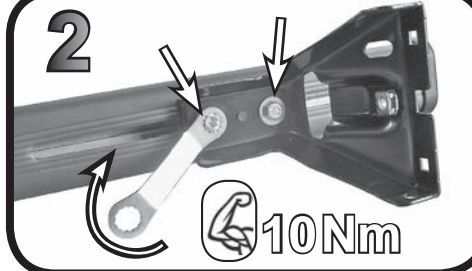

FORD Focus C-Max 5P (10-14)	144 mm	170 mm
FORD Focus C-Max 5P (2015>)	49 mm	71 mm
FORD Focus S-Max 5P (2015>)con e senza tetto in vetro / With and Without glass roof	121 mm	119 mm
LEXUS IS 200 4P (2006>)	123 mm	116 mm
SKODA Superb 5P (2008>)	98 mm	92 mm
VW Golf V 5P (03-08)	99 mm	133 mm
VW Golf VI 5P (08-12)	99 mm	133 mm
VW Touran 5P (03-10)	129 mm	139 mm

2