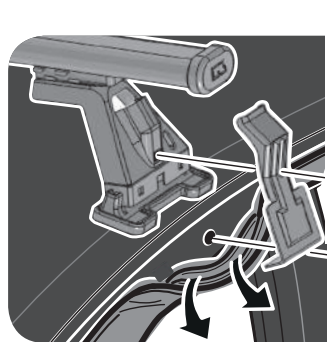

R

6X13 mm

12

Max 50 Kg

68.005

FITTING INSTRUCTION

"Aluminium"

1