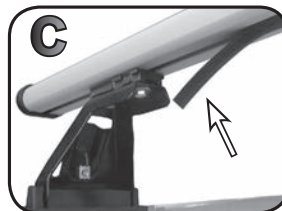

R

6X13 mm

12

Max 50 Kg

68.005

FITTING INSTRUCTION

"Aluminium"

1