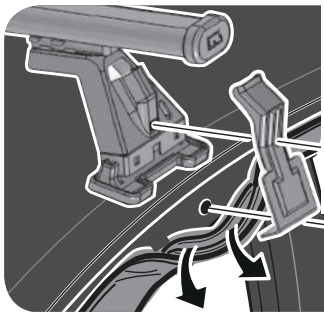

11

FORD Focus C-Max 5P (10-14)

F

R

SKODA Superb 5P (2008>)

F

R

VW Touran 5P (03-10)

F

R