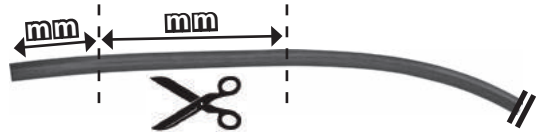

F

R

6X13 mm

5 Nm

12

A

C

B

13

A

B

Max 50 Kg

68.005

FITTING INSTRUCTION  
"Steel"

15 min.

1

FORD Focus C-Max 5P (10-14)	144 mm	170 mm
FORD Focus C-Max 5P (2015>)	49 mm	71 mm
FORD Focus S-Max 5P (2015>)con e senza tetto in vetro / With and Without glass roof	121 mm	119 mm
LEXUS IS 200 4P (2006>)	123 mm	116 mm
SKODA Superb 5P (2008>)	98 mm	92 mm
VW Golf V 5P (03-08)	99 mm	133 mm
VW Golf VI 5P (08-12)	99 mm	133 mm
VW Touran 5P (03-10)	129 mm	139 mm