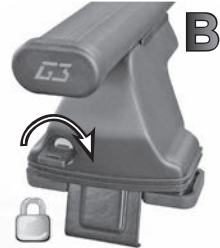

13

A

B

Max 50 Kg

68.005

FITTING INSTRUCTION  
"Steel"

15 min.

1