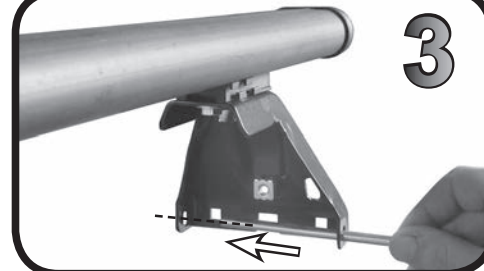

11

FORD Focus C-Max 5P (10-14)

F

R

SKODA Superb 5P (2008>)

F

R

VW Touran 5P (03-10)

F

R

6X13 mm

5 Nm

12

A

C

B

13

A

B

Max 50 Kg

68.005

FITTING INSTRUCTION
"Steel"

15 min.

1

FORD Focus C-Max 5P (10-14)	144 mm	170 mm
FORD Focus C-Max 5P (2015>)	49 mm	71 mm
FORD Focus S-Max 5P (2015>)con e senza tetto in vetro / With and Without glass roof	121 mm	119 mm
LEXUS IS 200 4P (2006>)	123 mm	116 mm
SKODA Superb 5P (2008>)	98 mm	92 mm
VW Golf V 5P (03-08)	99 mm	133 mm
VW Golf VI 5P (08-12)	99 mm	133 mm
VW Touran 5P (03-10)	129 mm	139 mm

2

10 Nm

3

4

A

B

5