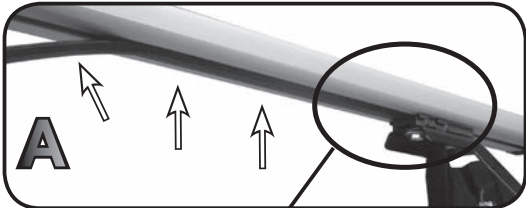

11

FORD Focus C-Max 5P (10-14)

F

R

SKODA Superb 5P (2008>)

F

R

VW Touran 5P (03-10)

F

R

6X13 mm

12

Max 50 Kg

68.005

FITTING INSTRUCTION

"Aluminium"

1

FORD Focus C-Max 5P (10-14)	144 mm	170 mm
FORD Focus C-Max 5P (2015>)	49 mm	71 mm
FORD Focus S-Max 5P (2015>) con e senza tetto in vetro / With and Without glass roof	121 mm	119 mm
LEXUS IS 200 4P (2006>)	123 mm	116 mm
SKODA Superb 5P (2008>)	98 mm	92 mm
VW Golf V 5P (03-08)	99 mm	133 mm
VW Golf VI 5P (08-12)	99 mm	133 mm
VW Touran 5P (03-10)	129 mm	139 mm

2

10 Nm

3

4

A

B

5