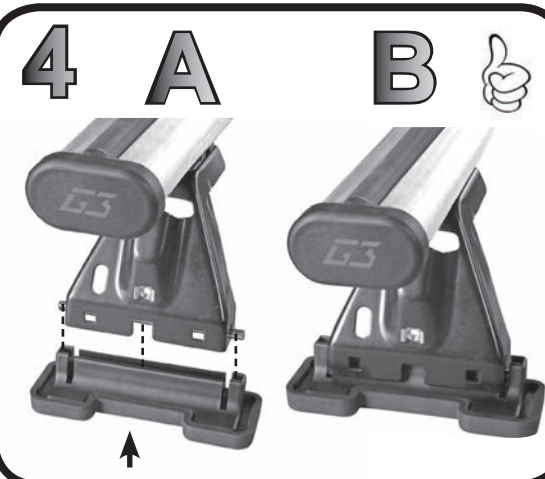

11

FORD Focus C-Max 5P (10-14)

F

R

SKODA Superb 5P (2008>)

F

R

VW Touran 5P (03-10)

F

R

6X13 mm

12

Max 50 Kg

68.005

FITTING INSTRUCTION

"Aluminium"

1

FORD Focus C-Max 5P (10-14)	144 mm	170 mm
FORD Focus C-Max 5P (2015>)	49 mm	71 mm
FORD Focus S-Max 5P (2015>) con e senza tetto in vetro / With and Without glass roof	121 mm	119 mm
LEXUS IS 200 4P (2006>)	123 mm	116 mm
SKODA Superb 5P (2008>)	98 mm	92 mm
VW Golf V 5P (03-08)	99 mm	133 mm
VW Golf VI 5P (08-12)	99 mm	133 mm
VW Touran 5P (03-10)	129 mm	139 mm

2

10 Nm

3

4

A

B

5