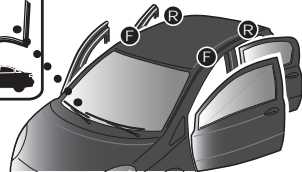

11

FORD Focus C-Max 5P (10-14)

F

R

SKODA Superb 5P (2008>)

F

R

VW Touran 5P (03-10)

F

R