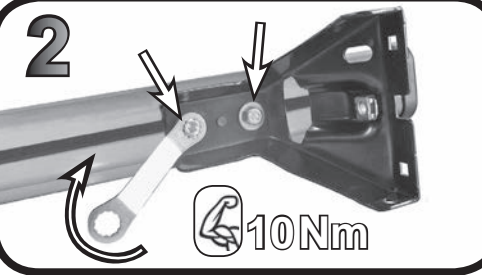

11

FORD Focus C-Max 5P (10-14)

F

R

SKODA Superb 5P (2008>)

F

R

VW Touran 5P (03-10)

F

R

6X13 mm

12

Max 50 Kg

68.005

FITTING INSTRUCTION

"Aluminium"

1

FORD Focus C-Max 5P (10-14)	144 mm	170 mm
FORD Focus C-Max 5P (2015>)	49 mm	71 mm
FORD Focus S-Max 5P (2015>) con e senza tetto in vetro / With and Without glass roof	121 mm	119 mm
LEXUS IS 200 4P (2006>)	123 mm	116 mm
SKODA Superb 5P (2008>)	98 mm	92 mm
VW Golf V 5P (03-08)	99 mm	133 mm
VW Golf VI 5P (08-12)	99 mm	133 mm
VW Touran 5P (03-10)	129 mm	139 mm

2

10 Nm

3

4

A

B

5