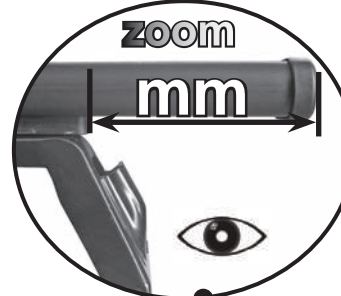

13

A

B

Max 50 Kg

68.005

FITTING INSTRUCTION  
"Steel"

15 min.

1

FORD Focus C-Max 5P (10-14)	144 mm	170 mm
FORD Focus C-Max 5P (2015>)	49 mm	71 mm
FORD Focus S-Max 5P (2015>)con e senza tetto in vetro / With and Without glass roof	121 mm	119 mm
LEXUS IS 200 4P (2006>)	123 mm	116 mm
SKODA Superb 5P (2008>)	98 mm	92 mm
VW Golf V 5P (03-08)	99 mm	133 mm
VW Golf VI 5P (08-12)	99 mm	133 mm
VW Touran 5P (03-10)	129 mm	139 mm