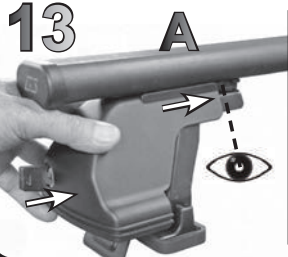

13

A

B

Max 50 Kg

68.005

FITTING INSTRUCTION  
"Steel"

15 min.

1