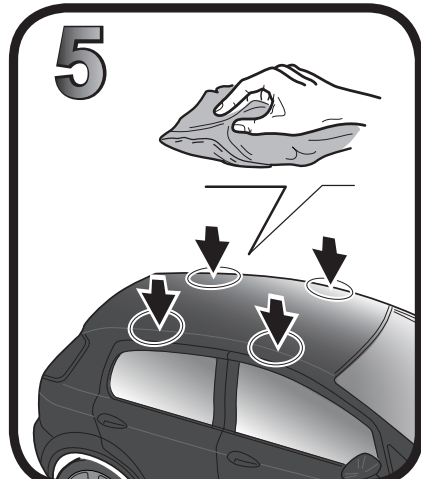

11

FORD Focus C-Max 5P (10-14)

F

R

SKODA Superb 5P (2008>)

F

R

VW Touran 5P (03-10)

F

R

6X13 mm

12

Max 50 Kg

68.005

FITTING INSTRUCTION

"Aluminium"

1

FORD Focus C-Max 5P (10-14)	144 mm	170 mm
FORD Focus C-Max 5P (2015>)	49 mm	71 mm
FORD Focus S-Max 5P (2015>) con e senza tetto in vetro / With and Without glass roof	121 mm	119 mm
LEXUS IS 200 4P (2006>)	123 mm	116 mm
SKODA Superb 5P (2008>)	98 mm	92 mm
VW Golf V 5P (03-08)	99 mm	133 mm
VW Golf VI 5P (08-12)	99 mm	133 mm
VW Touran 5P (03-10)	129 mm	139 mm

2

10 Nm

3

4

A

B

5