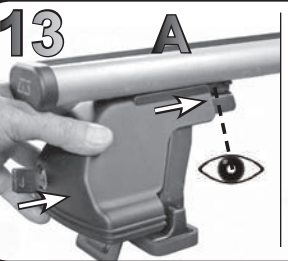

R

6X13 mm

12

Max 50 Kg

68.005

FITTING INSTRUCTION

"Aluminium"

1