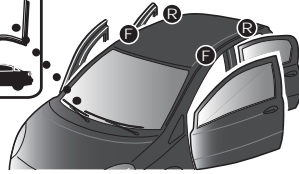

11

FORD Focus C-Max 5P (10-14)

F

R

SKODA Superb 5P (2008>)

F

R

VW Touran 5P (03-10)

F

R