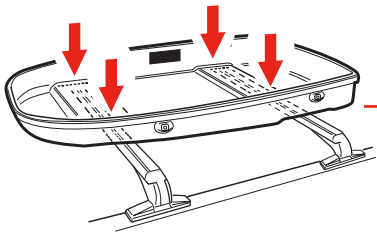

3

4 A — **FIXING KIT - 1**

4 B

FIXING KIT - 2

67 ÷ 90 mm
2.6÷3.55 inch

34 ÷ 66 mm
1.3÷2.5 inch

33 mm
1.2 inch

67 ÷ 90 mm
2.6÷3.55 inch

34 ÷ 66 mm
1.3÷2.5 inch

33 mm
1.2 inch

VALID FOR MODEL WITH:
CityCrash

5