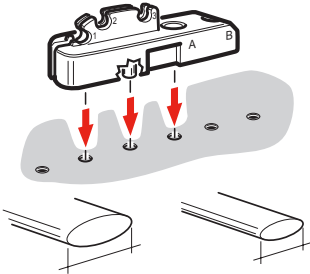

3

4 A — **FIXING KIT - 1**

4 B

FIXING KIT - 2

67 ÷ 90 mm
2.6÷3.55 inch

34 ÷ 66 mm
1.3÷2.5 inch

33 mm
1.2 inch

67 ÷ 90 mm
2.6÷3.55 inch

34 ÷ 66 mm
1.3÷2.5 inch

33 mm
1.2 inch

VALID FOR MODEL WITH:
CityCrash

5