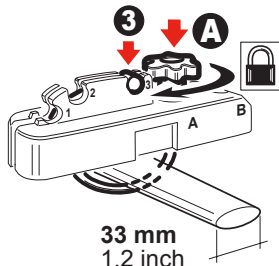

3

4 A — **FIXING KIT - 1**

4 B

FIXING KIT - 2

67 ÷ 90 mm
2.6÷3.55 inch

34 ÷ 66 mm
1.3÷2.5 inch

33 mm
1.2 inch

67 ÷ 90 mm
2.6÷3.55 inch

34 ÷ 66 mm
1.3÷2.5 inch

33 mm
1.2 inch

VALID FOR MODEL WITH:
CityCrash

5