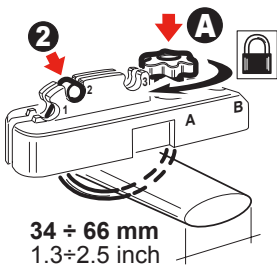

3

4 A — **FIXING KIT - 1**

4 B

FIXING KIT - 2

67 ÷ 90 mm
2.6÷3.55 inch

34 ÷ 66 mm
1.3÷2.5 inch

33 mm
1.2 inch

67 ÷ 90 mm
2.6÷3.55 inch

34 ÷ 66 mm
1.3÷2.5 inch

33 mm
1.2 inch

VALID FOR MODEL WITH:
CityCrash

5