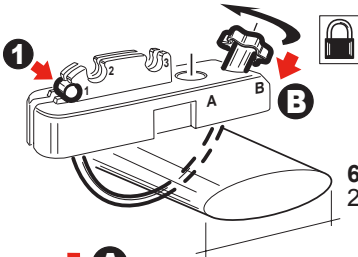

3

4 A — **FIXING KIT - 1**

4 B

FIXING KIT - 2

67 ÷ 90 mm
2.6÷3.55 inch

34 ÷ 66 mm
1.3÷2.5 inch

33 mm
1.2 inch

67 ÷ 90 mm
2.6÷3.55 inch

34 ÷ 66 mm
1.3÷2.5 inch

33 mm
1.2 inch

VALID FOR MODEL WITH:
CityCrash

5