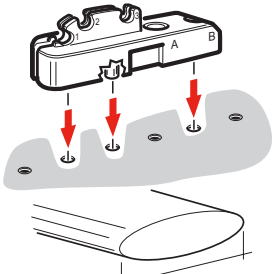

3

4 A — **FIXING KIT - 1**

4 B

FIXING KIT - 2

67 ÷ 90 mm
2.6÷3.55 inch

34 ÷ 66 mm
1.3÷2.5 inch

33 mm
1.2 inch

67 ÷ 90 mm
2.6÷3.55 inch

34 ÷ 66 mm
1.3÷2.5 inch

33 mm
1.2 inch

VALID FOR MODEL WITH:
CityCrash

5