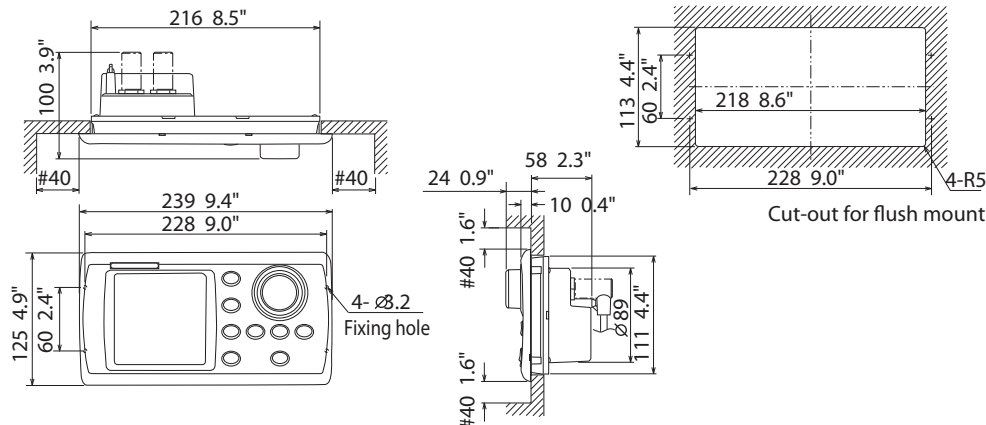

**NAVpilot-700 Control Unit  
(Bracket-mount)  
FAP-7001**  
0.9 kg 1.9 lb

**NAVpilot-711 Control Unit  
(Bracket-mount)  
FAP-7011**  
0.52 kg 1.15 lb

**NAVpilot-720  
FAP-7021**  
0.99 kg 2.2 lb

**Processor Unit  
FAP-7002**  
1.9 kg 4.2 lb

**NAVpilot-700 Control Unit (Surface-mount)**  
0.62 kg 1.4 lb

**NAVpilot-711 Control Unit (Surface-mount)**  
0.34 kg 0.75 lb

**NAVpilot-700 Control Unit (Flush-mount)**  
0.64 kg 1.4 lb

**NAVpilot-711 Control Unit (Flush-mount)**  
0.35 kg 0.77 lb