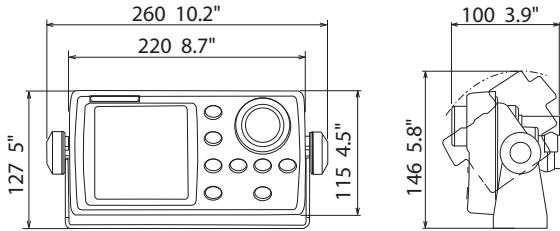

**NAVpilot-700 Control Unit  
(Bracket-mount)  
FAP-7001**  
0.9 kg 1.9 lb

**NAVpilot-711 Control Unit  
(Bracket-mount)  
FAP-7011**  
0.52 kg 1.15 lb

**NAVpilot-720  
FAP-7021**  
0.99 kg 2.2 lb

**Processor Unit  
FAP-7002**  
1.9 kg 4.2 lb

**NAVpilot-700 Control Unit (Surface-mount)**  
0.62 kg 1.4 lb

**NAVpilot-711 Control Unit (Surface-mount)**  
0.34 kg 0.75 lb

**NAVpilot-700 Control Unit (Flush-mount)**  
0.64 kg 1.4 lb

**NAVpilot-711 Control Unit (Flush-mount)**  
0.35 kg 0.77 lb