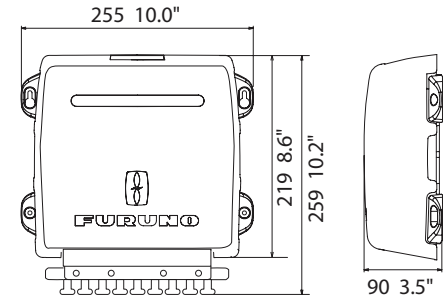

**NAVpilot-700 Control Unit  
(Bracket-mount)  
FAP-7001**  
0.9 kg 1.9 lb

**NAVpilot-711 Control Unit  
(Bracket-mount)  
FAP-7011**  
0.52 kg 1.15 lb

**NAVpilot-720  
FAP-7021**  
0.99 kg 2.2 lb

**Processor Unit  
FAP-7002**  
1.9 kg 4.2 lb

**NAVpilot-700 Control Unit (Surface-mount)**  
0.62 kg 1.4 lb

**NAVpilot-711 Control Unit (Surface-mount)**  
0.34 kg 0.75 lb

**NAVpilot-700 Control Unit (Flush-mount)**  
0.64 kg 1.4 lb

**NAVpilot-711 Control Unit (Flush-mount)**  
0.35 kg 0.77 lb