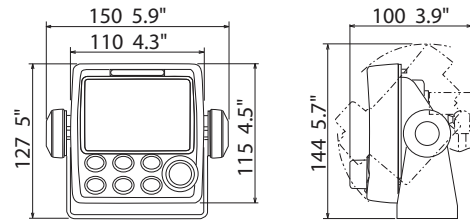

**NAVpilot-700 Control Unit  
(Bracket-mount)  
FAP-7001**  
0.9 kg 1.9 lb

**NAVpilot-711 Control Unit  
(Bracket-mount)  
FAP-7011**  
0.52 kg 1.15 lb

**NAVpilot-720  
FAP-7021**  
0.99 kg 2.2 lb

**Processor Unit  
FAP-7002**  
1.9 kg 4.2 lb

**NAVpilot-700 Control Unit (Surface-mount)**  
0.62 kg 1.4 lb

**NAVpilot-711 Control Unit (Surface-mount)**  
0.34 kg 0.75 lb

**NAVpilot-700 Control Unit (Flush-mount)**  
0.64 kg 1.4 lb

**NAVpilot-711 Control Unit (Flush-mount)**  
0.35 kg 0.77 lb