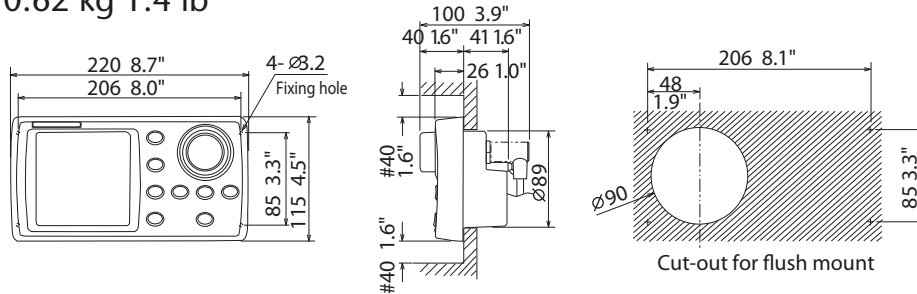

**NAVpilot-700 Control Unit  
(Bracket-mount)  
FAP-7001**  
0.9 kg 1.9 lb

**NAVpilot-711 Control Unit  
(Bracket-mount)  
FAP-7011**  
0.52 kg 1.15 lb

**NAVpilot-720  
FAP-7021**  
0.99 kg 2.2 lb

**Processor Unit  
FAP-7002**  
1.9 kg 4.2 lb

**NAVpilot-700 Control Unit (Surface-mount)**  
0.62 kg 1.4 lb

**NAVpilot-711 Control Unit (Surface-mount)**  
0.34 kg 0.75 lb

**NAVpilot-700 Control Unit (Flush-mount)**  
0.64 kg 1.4 lb

**NAVpilot-711 Control Unit (Flush-mount)**  
0.35 kg 0.77 lb