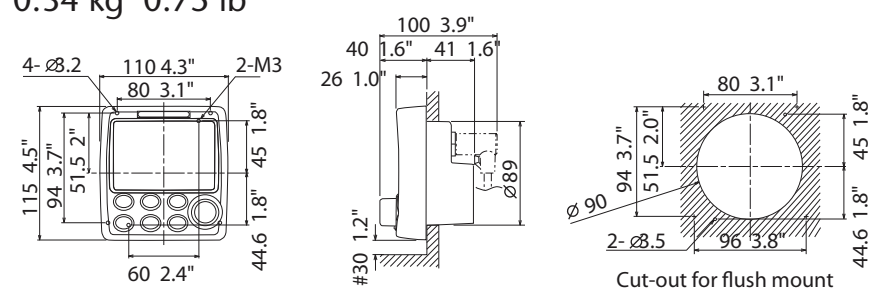

**NAVpilot-700 Control Unit  
(Bracket-mount)  
FAP-7001**  
0.9 kg 1.9 lb

**NAVpilot-711 Control Unit  
(Bracket-mount)  
FAP-7011**  
0.52 kg 1.15 lb

**NAVpilot-720  
FAP-7021**  
0.99 kg 2.2 lb

**Processor Unit  
FAP-7002**  
1.9 kg 4.2 lb

**NAVpilot-700 Control Unit (Surface-mount)**  
0.62 kg 1.4 lb

**NAVpilot-711 Control Unit (Surface-mount)**  
0.34 kg 0.75 lb

**NAVpilot-700 Control Unit (Flush-mount)**  
0.64 kg 1.4 lb

**NAVpilot-711 Control Unit (Flush-mount)**  
0.35 kg 0.77 lb