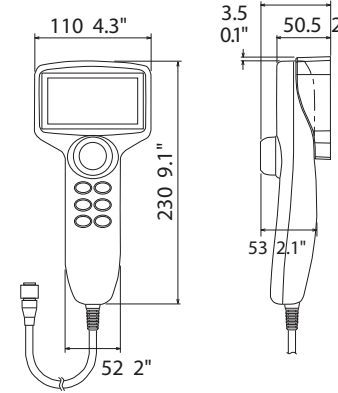

**NAVpilot-700 Control Unit  
(Bracket-mount)  
FAP-7001**  
0.9 kg 1.9 lb

**NAVpilot-711 Control Unit  
(Bracket-mount)  
FAP-7011**  
0.52 kg 1.15 lb

**NAVpilot-720  
FAP-7021**  
0.99 kg 2.2 lb

**Processor Unit  
FAP-7002**  
1.9 kg 4.2 lb

**NAVpilot-700 Control Unit (Surface-mount)**  
0.62 kg 1.4 lb

**NAVpilot-711 Control Unit (Surface-mount)**  
0.34 kg 0.75 lb

**NAVpilot-700 Control Unit (Flush-mount)**  
0.64 kg 1.4 lb

**NAVpilot-711 Control Unit (Flush-mount)**  
0.35 kg 0.77 lb