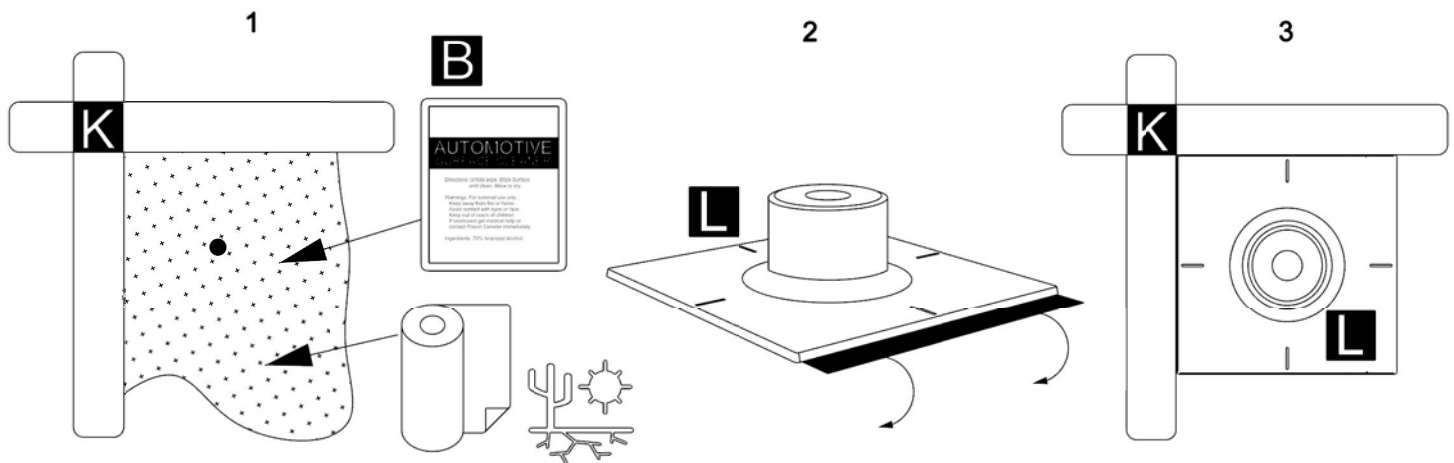

A						1x					
<p>AUTOMOTIVE SURFACE CLEANER Directions: Unfold wipe. Wipe Surface until clean. Allow to dry. Warnings: For external use only. Keep away from fire or flame. Avoid contact with eyes or face. Keep out of reach of children. If swallowed get medical help or contact Poison Control immediately. Ingredients: 70% Isopropyl alcohol.</p>		<p>48"</p>	<p>PEDESTAL ALIGNMENT TEMPLATE</p>								
B	2x	C	2x	D	1x	J	1x	K	1x	L	7x
M	7x	N	7x								

C
CENTERLINE

D

9

18

6x

19

6x

20