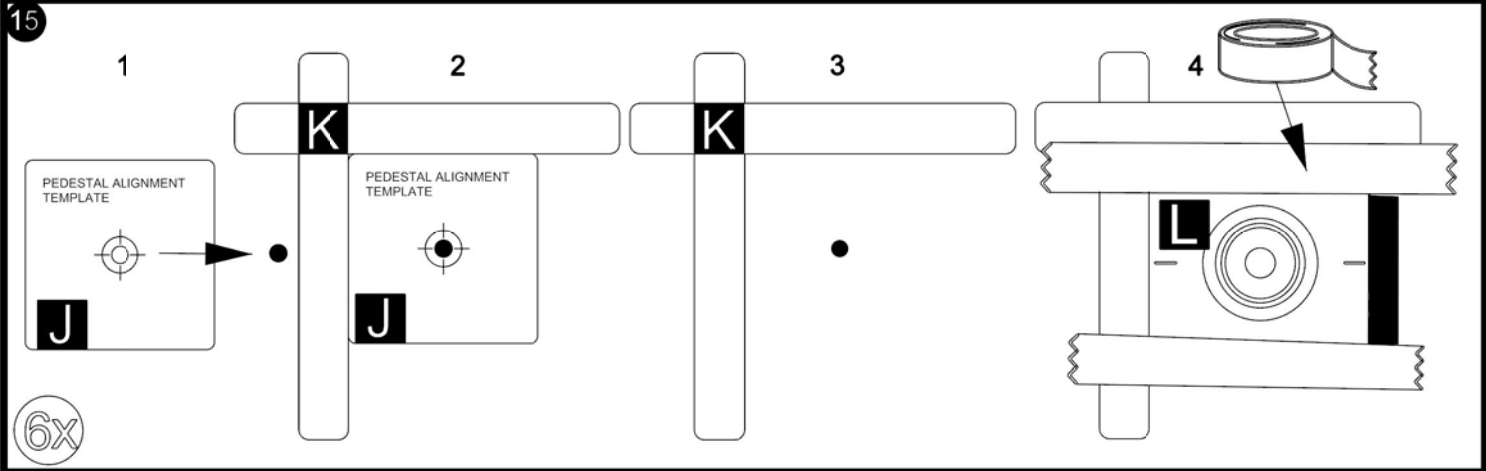

A						1x					
<p>AUTOMOTIVE SURFACE CLEANER Directions: Unfold wipe. Wipe Surface until clean. Allow to dry. Warnings: For external use only. Keep away from fire or flame. Avoid contact with eyes or face. Keep out of reach of children. If swallowed get medical help or contact Poison Control immediately. Ingredients: 70% Isopropyl alcohol.</p>		<p>48"</p>	<p>PEDESTAL ALIGNMENT TEMPLATE</p>								
B	2x	C	2x	D	1x	J	1x	K	1x	L	7x
M	7x	N	7x								

C
CENTERLINE

D

9

18

6x

19

6x

20