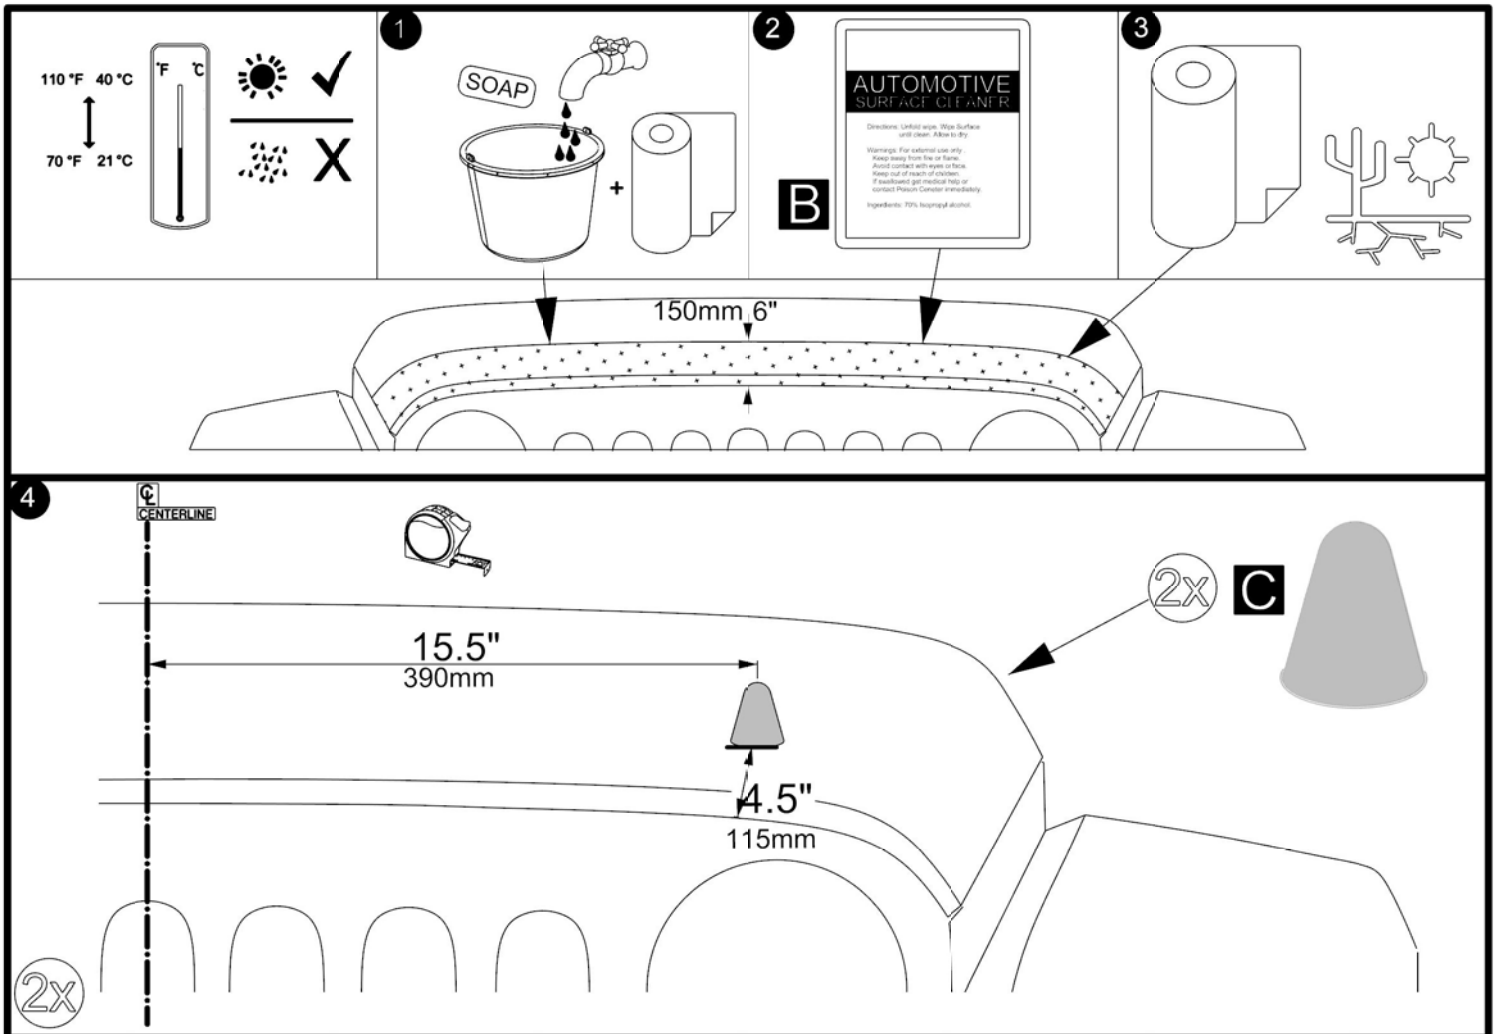

A						1x					
<p>AUTOMOTIVE SURFACE CLEANER Directions: Unfold wipe. Wipe Surface until clean. Allow to dry. Warnings: For external use only. Keep away from fire or flame. Avoid contact with eyes or face. Keep out of reach of children. If swallowed get medical help or contact Poison Control immediately. Ingredients: 70% Isopropyl alcohol.</p>		<p>48"</p>	<p>PEDESTAL ALIGNMENT TEMPLATE</p>								
B	2x	C	2x	D	1x	J	1x	K	1x	L	7x
M	7x	N	7x								

C
CENTERLINE

D

9

18

6x

19

6x

20