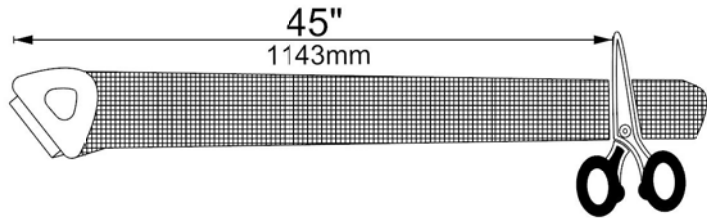

D

5

D

6

D

7

D

8

C
CENTERLINE

D

9