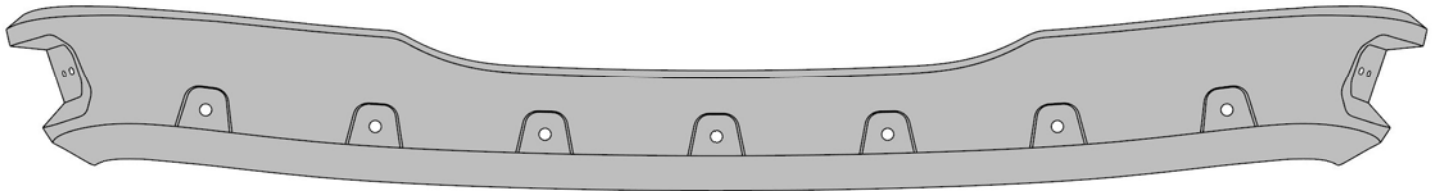

A						1x					
<p>AUTOMOTIVE SURFACE CLEANER Directions: Unfold wipe. Wipe Surface until clean. Allow to dry. Warnings: For external use only. Keep away from fire or flame. Avoid contact with eyes or face. Keep out of reach of children. If swallowed get medical help or contact Poison Control immediately. Ingredients: 70% Isopropyl alcohol.</p>		<p>48"</p>	<p>PEDESTAL ALIGNMENT TEMPLATE</p>								
B	2x	C	2x	D	1x	J	1x	K	1x	L	7x
M	7x	N	7x								