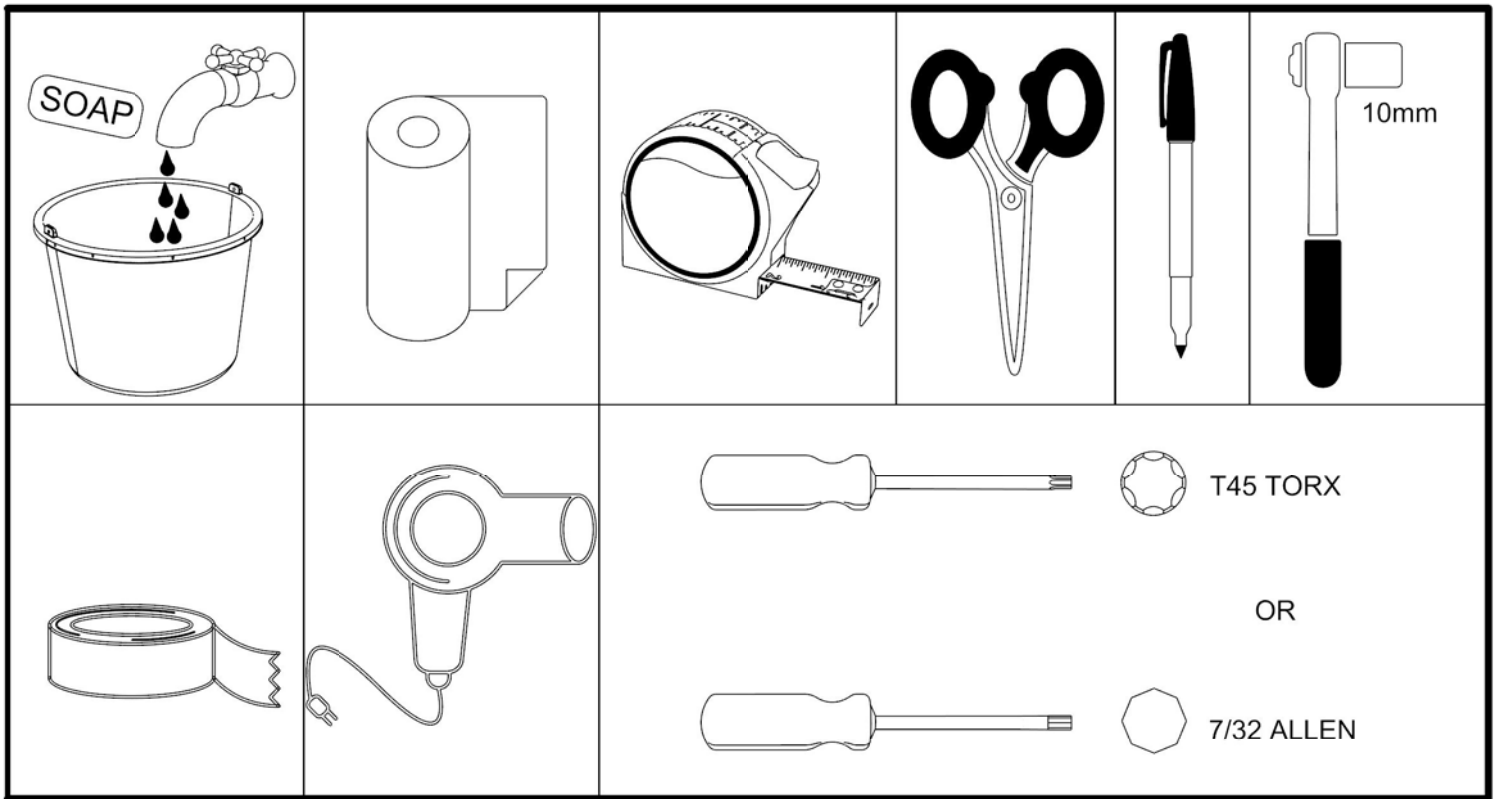

A						1x					
<p>AUTOMOTIVE SURFACE CLEANER Directions: Unfold wipe. Wipe Surface until clean. Allow to dry. Warnings: For external use only. Keep away from fire or flame. Avoid contact with eyes or face. Keep out of reach of children. If swallowed get medical help or contact Poison Control immediately. Ingredients: 70% Isopropyl alcohol.</p>		<p>48"</p>	<p>PEDESTAL ALIGNMENT TEMPLATE</p>								
B	2x	C	2x	D	1x	J	1x	K	1x	L	7x
M	7x	N	7x								