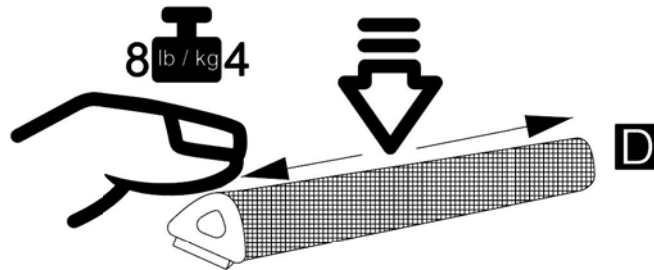

D

5

D

6

D

7

D

8

C
CENTERLINE

D

9