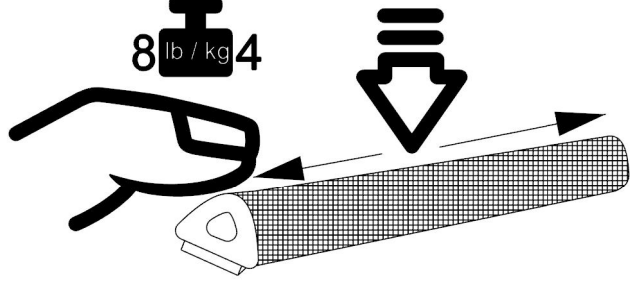

TG/TS 5D07

A  <p>AUTOMOTIVE SURFACE CLEANER <small>Directions: Unfold wipe. Wipe Surface until clean. Allow to dry. Warnings: For external use only. Keep away from fire or flame. Avoid contact with eyes or face. Keep out of reach of children. If swallowed get medical help or contact Poison Center immediately. Ingredients: 70% Isopropyl alcohol.</small></p>		60" XL 	1.5" x 1"  <p>38mm x 25mm</p>		
B 2x	C 4x	D 1x	E 2x	F 2x	G 2x
		PEDESTAL ALIGNMENT TEMPLATE 			
H 2x	I 2x	J 1x	K 1x	L 6x	M 6x
	1.75" x 1.75"  <p>45mm x 45mm</p>				
N 6x	O 2x	P 2x	Y 2x		

18

D

5"
13mm

19

8 lb / kg 4

D

20

A