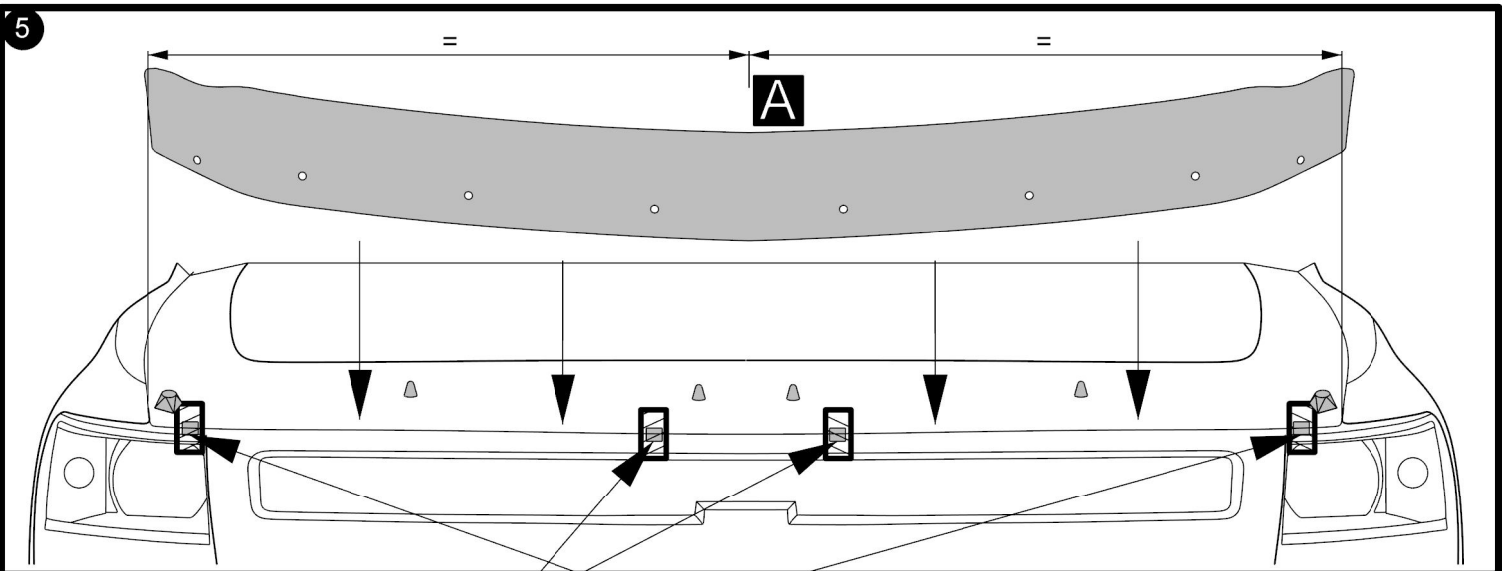

TG/TS 5D07

A  <p>AUTOMOTIVE SURFACE CLEANER <small>Directions: Unfold wipe. Wipe Surface until clean. Allow to dry. Warnings: For external use only. Keep away from fire or flame. Avoid contact with eyes or face. Keep out of reach of children. If swallowed get medical help or contact Poison Center immediately. Ingredients: 70% Isopropyl alcohol.</small></p>		60" XL 	1.5" x 1"  <p>38mm x 25mm</p>		
B 2x	C 4x	D 1x	E 2x	F 2x	G 2x
		PEDESTAL ALIGNMENT TEMPLATE 			
H 2x	I 2x	J 1x	K 1x	L 6x	M 6x
	1.75" x 1.75"  <p>45mm x 45mm</p>				
N 6x	O 2x	P 2x	Y 2x		

18

D

5"
13mm

19

8 lb / kg 4

D

20

A