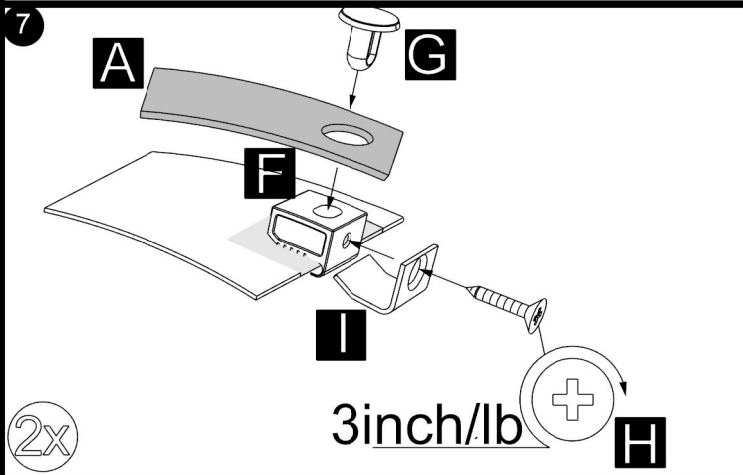

TG/TS 5D07

A  <p>AUTOMOTIVE SURFACE CLEANER <small>Directions: Unfold wipe. Wipe Surface until clean. Allow to dry. Warnings: For external use only. Keep away from fire or flame. Avoid contact with eyes or face. Keep out of reach of children. If swallowed get medical help or contact Poison Center immediately. Ingredients: 70% Isopropyl alcohol.</small></p>		60" XL 	1.5" x 1"  <p>38mm x 25mm</p>		
B 2x	C 4x	D 1x	E 2x	F 2x	G 2x
		PEDESTAL ALIGNMENT TEMPLATE 			
H 2x	I 2x	J 1x	K 1x	L 6x	M 6x
	1.75" x 1.75"  <p>45mm x 45mm</p>				
N 6x	O 2x	P 2x	Y 2x		

18

D

5"
13mm

19

8 lb / kg 4

D

20

A