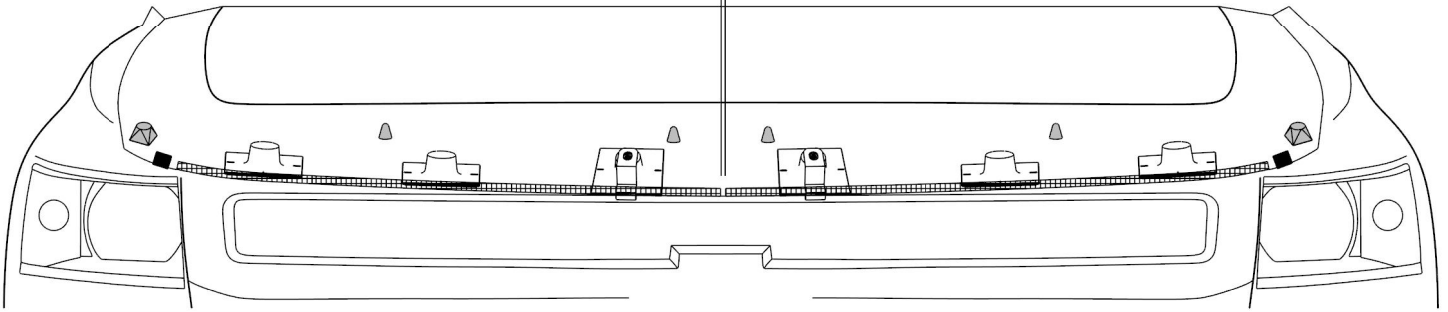

TG/TS 5D07

A  <p>AUTOMOTIVE SURFACE CLEANER <small>Directions: Unfold wipe. Wipe Surface until clean. Allow to dry. Warnings: For external use only. Keep away from fire or flame. Avoid contact with eyes or face. Keep out of reach of children. If swallowed get medical help or contact Poison Center immediately. Ingredients: 70% Isopropyl alcohol.</small></p>		60" XL 	1.5" x 1"  <p>38mm x 25mm</p>		
B 2x	C 4x	D 1x	E 2x	F 2x	G 2x
		PEDESTAL ALIGNMENT TEMPLATE 			
H 2x	I 2x	J 1x	K 1x	L 6x	M 6x
	1.75" x 1.75"  <p>45mm x 45mm</p>				
N 6x	O 2x	P 2x	Y 2x		

18

D

5"
13mm

19

8 lb / kg 4

D

20

A