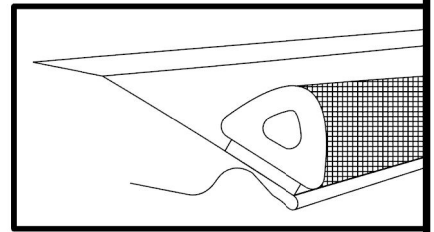

TG/TS 5D07

A  <p>AUTOMOTIVE SURFACE CLEANER <small>Directions: Unfold wipe. Wipe Surface until clean. Allow to dry. Warnings: For external use only. Keep away from fire or flame. Avoid contact with eyes or face. Keep out of reach of children. If swallowed get medical help or contact Poison Center immediately. Ingredients: 70% Isopropyl alcohol.</small></p>		60" XL 	1.5" x 1"  <p>38mm x 25mm</p>		
B 2x	C 4x	D 1x	E 2x	F 2x	G 2x
		PEDESTAL ALIGNMENT TEMPLATE 			
H 2x	I 2x	J 1x	K 1x	L 6x	M 6x
	1.75" x 1.75"  <p>45mm x 45mm</p>				
N 6x	O 2x	P 2x	Y 2x		

18

D

5"
13mm

19

8 lb / kg 4

D

20

A