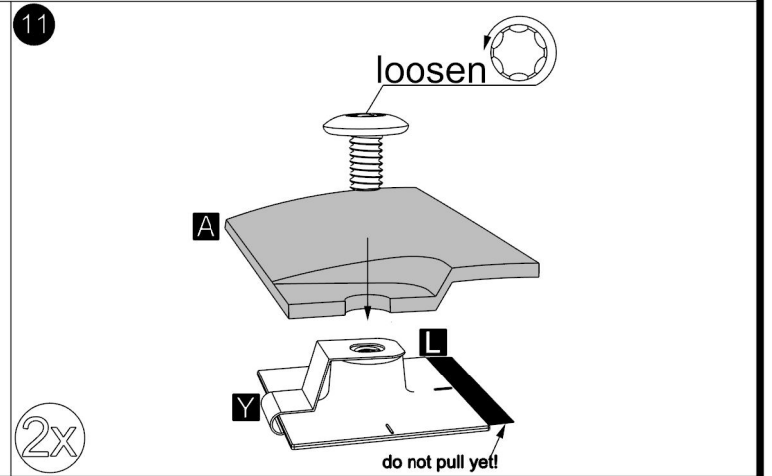

TG/TS 5D07

A  <p>AUTOMOTIVE SURFACE CLEANER <small>Directions: Unfold wipe. Wipe Surface until clean. Allow to dry. Warnings: For external use only. Keep away from fire or flame. Avoid contact with eyes or face. Keep out of reach of children. If swallowed get medical help or contact Poison Center immediately. Ingredients: 70% Isopropyl alcohol.</small></p>		60" XL 	1.5" x 1"  <p>38mm x 25mm</p>		
B 2x	C 4x	D 1x	E 2x	F 2x	G 2x
		PEDESTAL ALIGNMENT TEMPLATE 			
H 2x	I 2x	J 1x	K 1x	L 6x	M 6x
	1.75" x 1.75"  <p>45mm x 45mm</p>				
N 6x	O 2x	P 2x	Y 2x		

18

D

5"
13mm

19

8 lb / kg 4

D

20

A