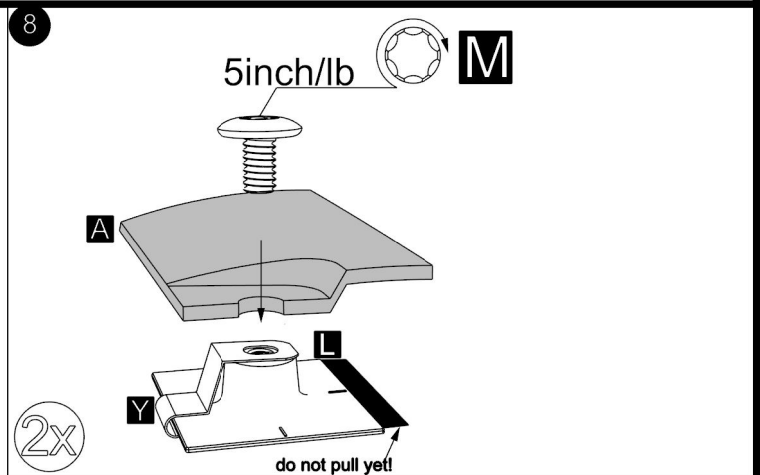

TG/TS 5D07

A  <p>AUTOMOTIVE SURFACE CLEANER <small>Directions: Unfold wipe. Wipe Surface until clean. Allow to dry. Warnings: For external use only. Keep away from fire or flame. Avoid contact with eyes or face. Keep out of reach of children. If swallowed get medical help or contact Poison Center immediately. Ingredients: 70% Isopropyl alcohol.</small></p>		60" XL 	1.5" x 1"  <p>38mm x 25mm</p>		
B 2x	C 4x	D 1x	E 2x	F 2x	G 2x
		PEDESTAL ALIGNMENT TEMPLATE 			
H 2x	I 2x	J 1x	K 1x	L 6x	M 6x
	1.75" x 1.75"  <p>45mm x 45mm</p>				
N 6x	O 2x	P 2x	Y 2x		

18

D

5"
13mm

19

8 lb / kg 4

D

20

A