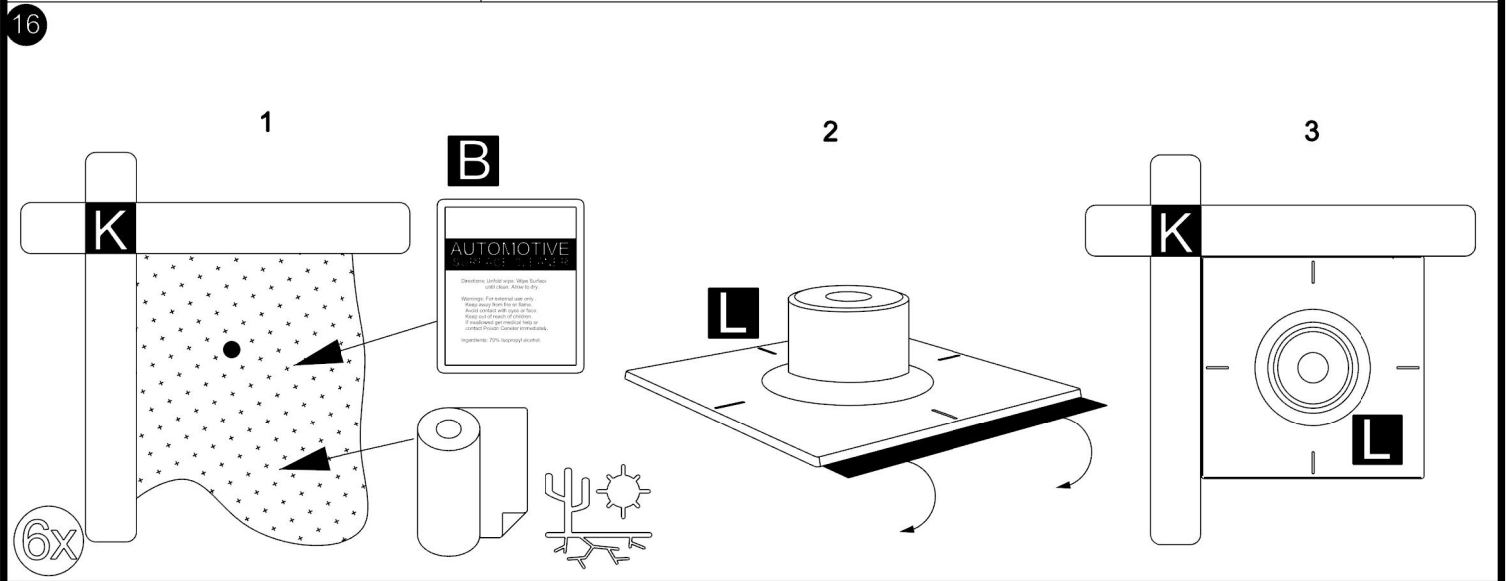

TG/TS 5D07

A  <p>AUTOMOTIVE SURFACE CLEANER <small>Directions: Unfold wipe. Wipe Surface until clean. Allow to dry. Warnings: For external use only. Keep away from fire or flame. Avoid contact with eyes or face. Keep out of reach of children. If swallowed get medical help or contact Poison Center immediately. Ingredients: 70% Isopropyl alcohol.</small></p>		60" XL 	1.5" x 1"  <p>38mm x 25mm</p>		
B 2x	C 4x	D 1x	E 2x	F 2x	G 2x
		PEDESTAL ALIGNMENT TEMPLATE 			
H 2x	I 2x	J 1x	K 1x	L 6x	M 6x
	1.75" x 1.75"  <p>45mm x 45mm</p>				
N 6x	O 2x	P 2x	Y 2x		

18

D

5"
13mm

19

8 lb / kg 4

D

20

A