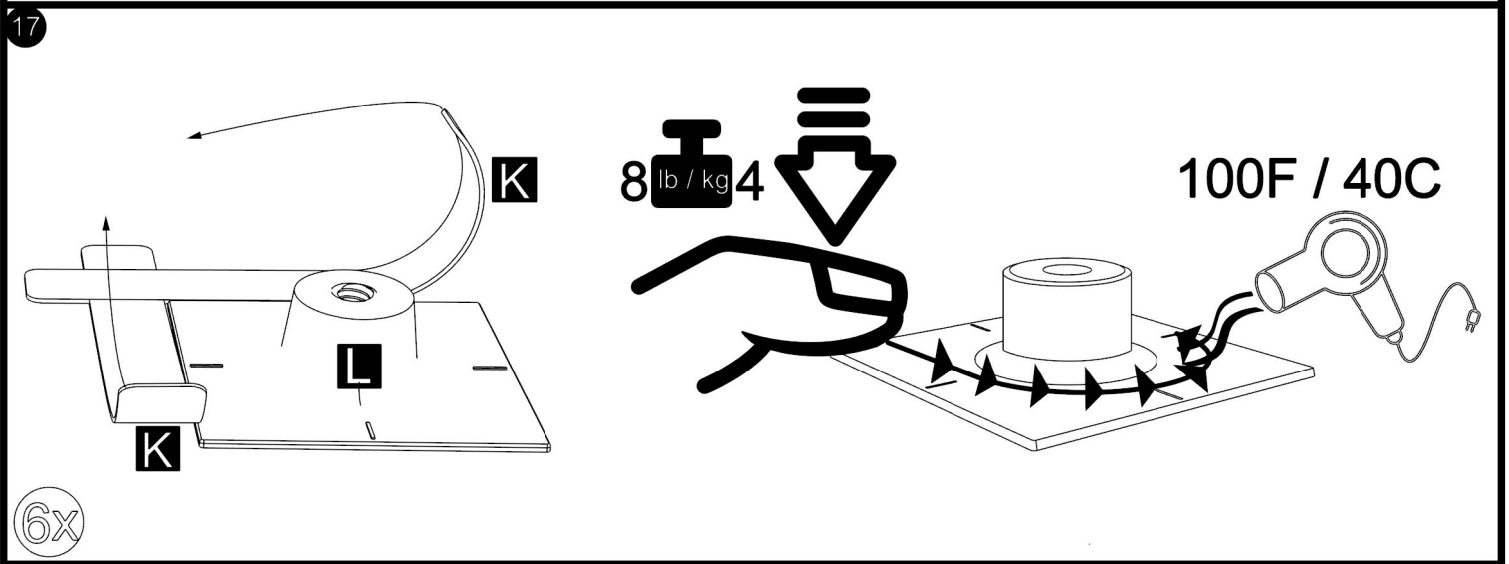

TG/TS 5D07

A  <p>AUTOMOTIVE SURFACE CLEANER <small>Directions: Unfold wipe. Wipe Surface until clean. Allow to dry. Warnings: For external use only. Keep away from fire or flame. Avoid contact with eyes or face. Keep out of reach of children. If swallowed get medical help or contact Poison Center immediately. Ingredients: 70% Isopropyl alcohol.</small></p>		60" XL 	1.5" x 1"  <p>38mm x 25mm</p>		
B 2x	C 4x	D 1x	E 2x	F 2x	G 2x
		PEDESTAL ALIGNMENT TEMPLATE 			
H 2x	I 2x	J 1x	K 1x	L 6x	M 6x
	1.75" x 1.75"  <p>45mm x 45mm</p>				
N 6x	O 2x	P 2x	Y 2x		

18

D

5"
13mm

19

8 lb / kg 4

D

20

A