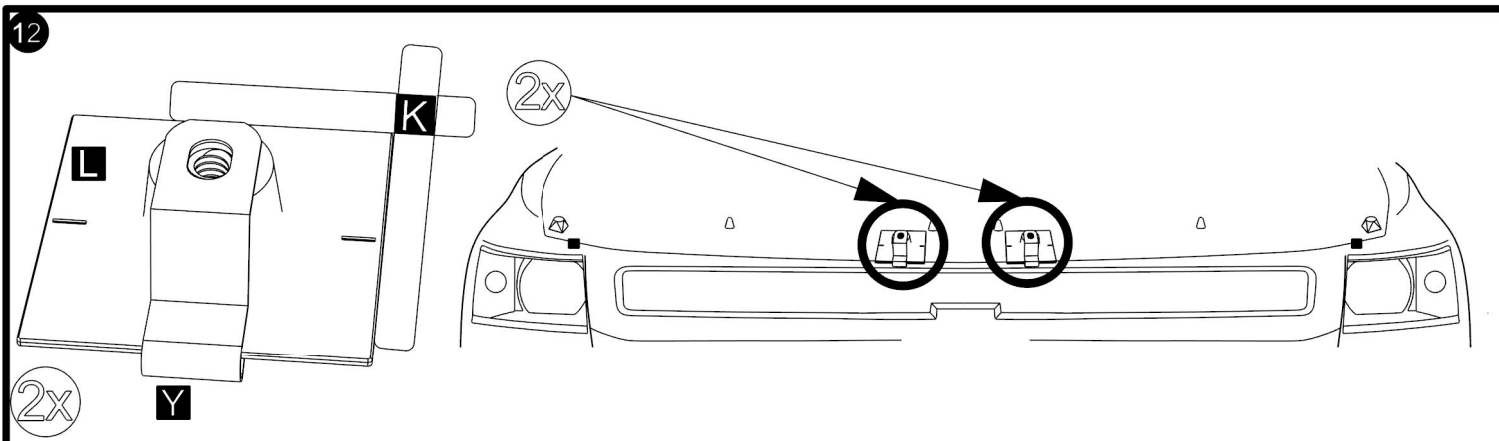

TG/TS 5D07

A  <p>AUTOMOTIVE SURFACE CLEANER <small>Directions: Unfold wipe. Wipe Surface until clean. Allow to dry. Warnings: For external use only. Keep away from fire or flame. Avoid contact with eyes or face. Keep out of reach of children. If swallowed get medical help or contact Poison Center immediately. Ingredients: 70% Isopropyl alcohol.</small></p>		60" XL 	1.5" x 1"  <p>38mm x 25mm</p>		
B 2x	C 4x	D 1x	E 2x	F 2x	G 2x
		PEDESTAL ALIGNMENT TEMPLATE 			
H 2x	I 2x	J 1x	K 1x	L 6x	M 6x
	1.75" x 1.75"  <p>45mm x 45mm</p>				
N 6x	O 2x	P 2x	Y 2x		

18

D

5"
13mm

19

8 lb / kg 4

D

20

A