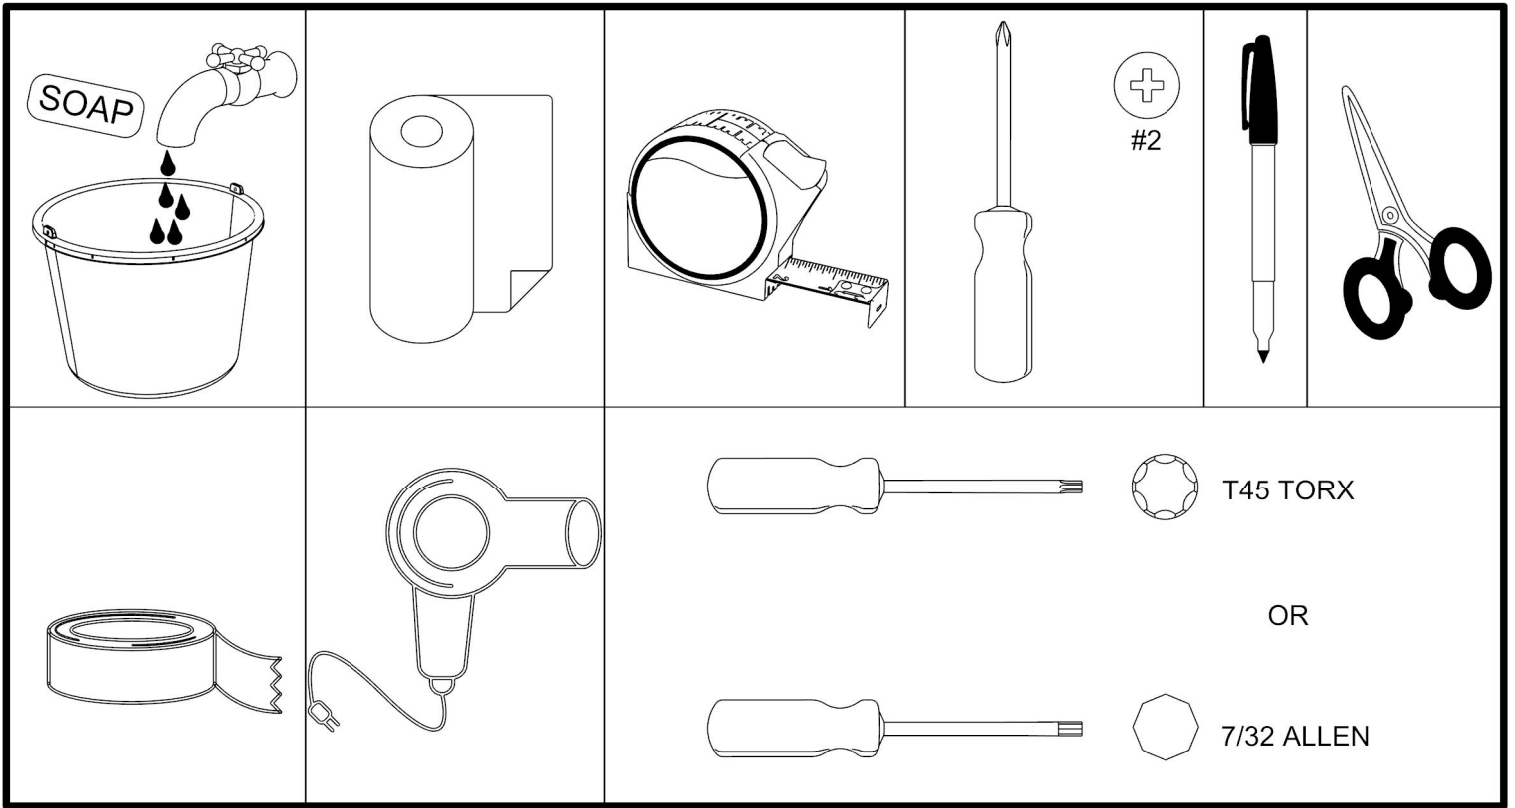

TG/TS 5D07

A  <p>AUTOMOTIVE SURFACE CLEANER <small>Directions: Unfold wipe. Wipe Surface until clean. Allow to dry. Warnings: For external use only. Keep away from fire or flame. Avoid contact with eyes or face. Keep out of reach of children. If swallowed get medical help or contact Poison Center immediately. Ingredients: 70% Isopropyl alcohol.</small></p>		60" XL 	1.5" x 1"  <p>38mm x 25mm</p>		
B 2x	C 4x	D 1x	E 2x	F 2x	G 2x
		PEDESTAL ALIGNMENT TEMPLATE 			
H 2x	I 2x	J 1x	K 1x	L 6x	M 6x
	1.75" x 1.75"  <p>45mm x 45mm</p>				
N 6x	O 2x	P 2x	Y 2x		

18

D

5"
13mm

19

8 lb / kg 4

D

20

A