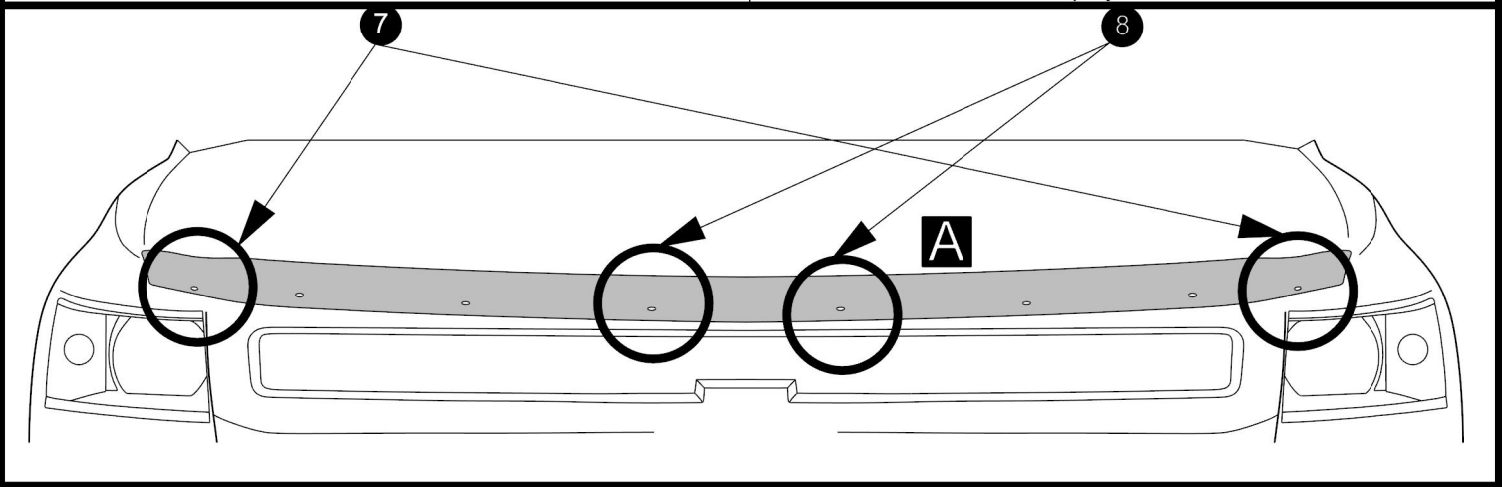

TG/TS 5D07

A  <p>AUTOMOTIVE SURFACE CLEANER <small>Directions: Unfold wipe. Wipe Surface until clean. Allow to dry. Warnings: For external use only. Keep away from fire or flame. Avoid contact with eyes or face. Keep out of reach of children. If swallowed get medical help or contact Poison Center immediately. Ingredients: 70% Isopropyl alcohol.</small></p>		60" XL 	1.5" x 1"  <p>38mm x 25mm</p>		
B 2x	C 4x	D 1x	E 2x	F 2x	G 2x
		PEDESTAL ALIGNMENT TEMPLATE 			
H 2x	I 2x	J 1x	K 1x	L 6x	M 6x
	1.75" x 1.75"  <p>45mm x 45mm</p>				
N 6x	O 2x	P 2x	Y 2x		

18

D

5"
13mm

19

8 lb / kg 4

D

20

A