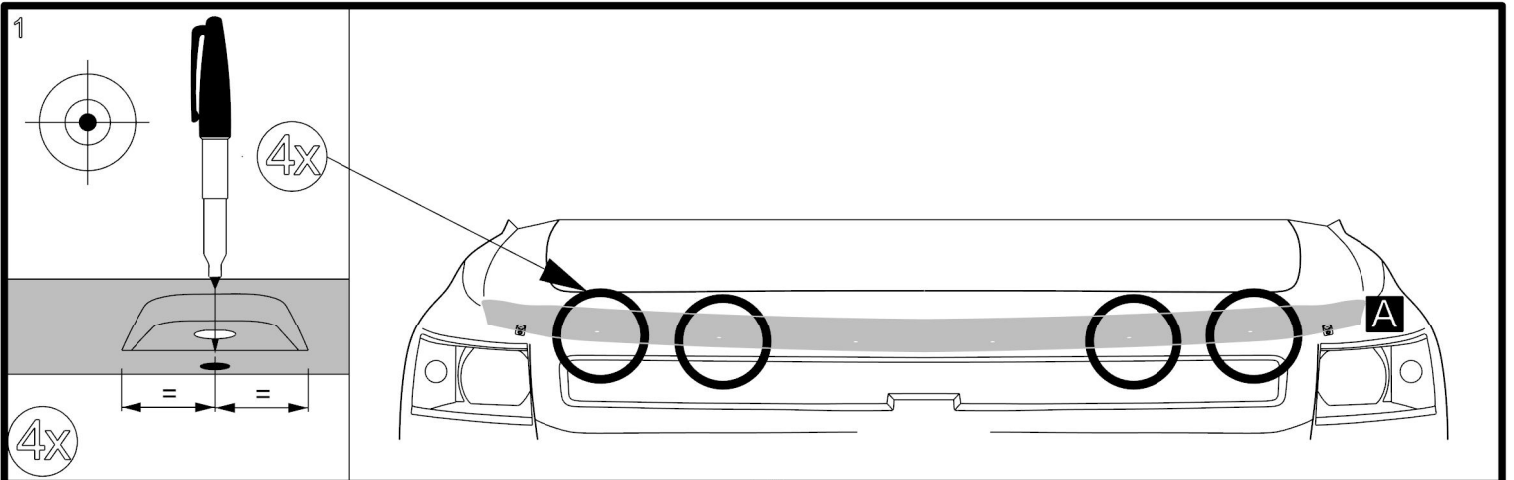

TG/TS 5D07

A  <p>AUTOMOTIVE SURFACE CLEANER <small>Directions: Unfold wipe. Wipe Surface until clean. Allow to dry. Warnings: For external use only. Keep away from fire or flame. Avoid contact with eyes or face. Keep out of reach of children. If swallowed get medical help or contact Poison Center immediately. Ingredients: 70% Isopropyl alcohol.</small></p>		60" XL 	1.5" x 1"  <p>38mm x 25mm</p>		
B 2x	C 4x	D 1x	E 2x	F 2x	G 2x
		PEDESTAL ALIGNMENT TEMPLATE 			
H 2x	I 2x	J 1x	K 1x	L 6x	M 6x
	1.75" x 1.75"  <p>45mm x 45mm</p>				
N 6x	O 2x	P 2x	Y 2x		

18

D

5"
13mm

19

8 lb / kg 4

D

20

A