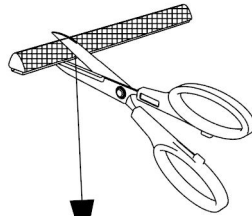

TG/TS 5D07

A  <p>AUTOMOTIVE SURFACE CLEANER <small>Directions: Unfold wipe. Wipe Surface until clean. Allow to dry. Warnings: For external use only. Keep away from fire or flame. Avoid contact with eyes or face. Keep out of reach of children. If swallowed get medical help or contact Poison Center immediately. Ingredients: 70% Isopropyl alcohol.</small></p>		60" XL 	1.5" x 1"  <p>38mm x 25mm</p>		
B 2x	C 4x	D 1x	E 2x	F 2x	G 2x
		PEDESTAL ALIGNMENT TEMPLATE 			
H 2x	I 2x	J 1x	K 1x	L 6x	M 6x
	1.75" x 1.75"  <p>45mm x 45mm</p>				
N 6x	O 2x	P 2x	Y 2x		

18

D

5"
13mm

19

8 lb / kg 4

D

20

A