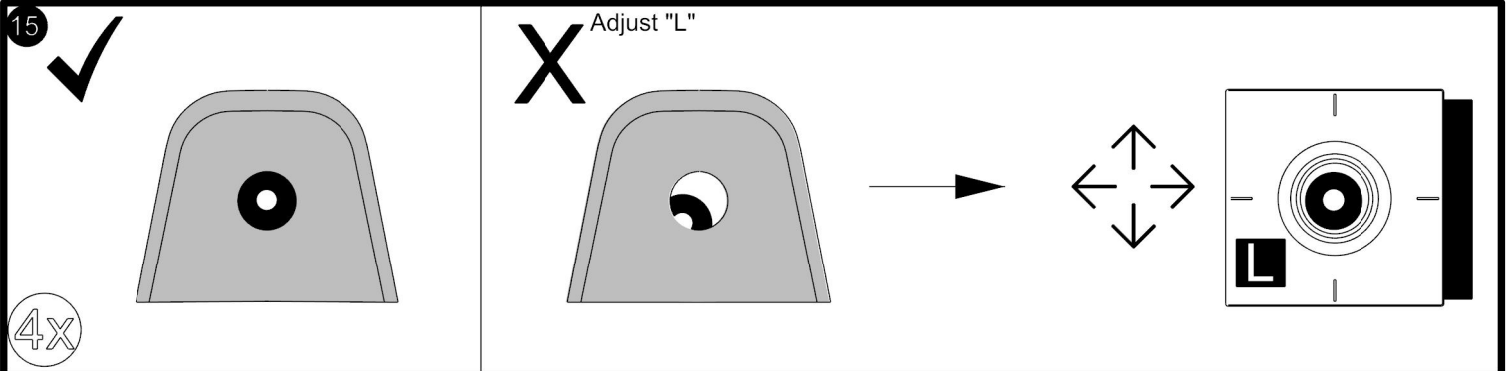

TG/TS 5D07

A  <p>AUTOMOTIVE SURFACE CLEANER <small>Directions: Unfold wipe. Wipe Surface until clean. Allow to dry. Warnings: For external use only. Keep away from fire or flame. Avoid contact with eyes or face. Keep out of reach of children. If swallowed get medical help or contact Poison Center immediately. Ingredients: 70% Isopropyl alcohol.</small></p>		60" XL 	1.5" x 1"  <p>38mm x 25mm</p>		
B 2x	C 4x	D 1x	E 2x	F 2x	G 2x
		PEDESTAL ALIGNMENT TEMPLATE 			
H 2x	I 2x	J 1x	K 1x	L 6x	M 6x
	1.75" x 1.75"  <p>45mm x 45mm</p>				
N 6x	O 2x	P 2x	Y 2x		

18

D

5"
13mm

19

8 lb / kg 4

D

20

A