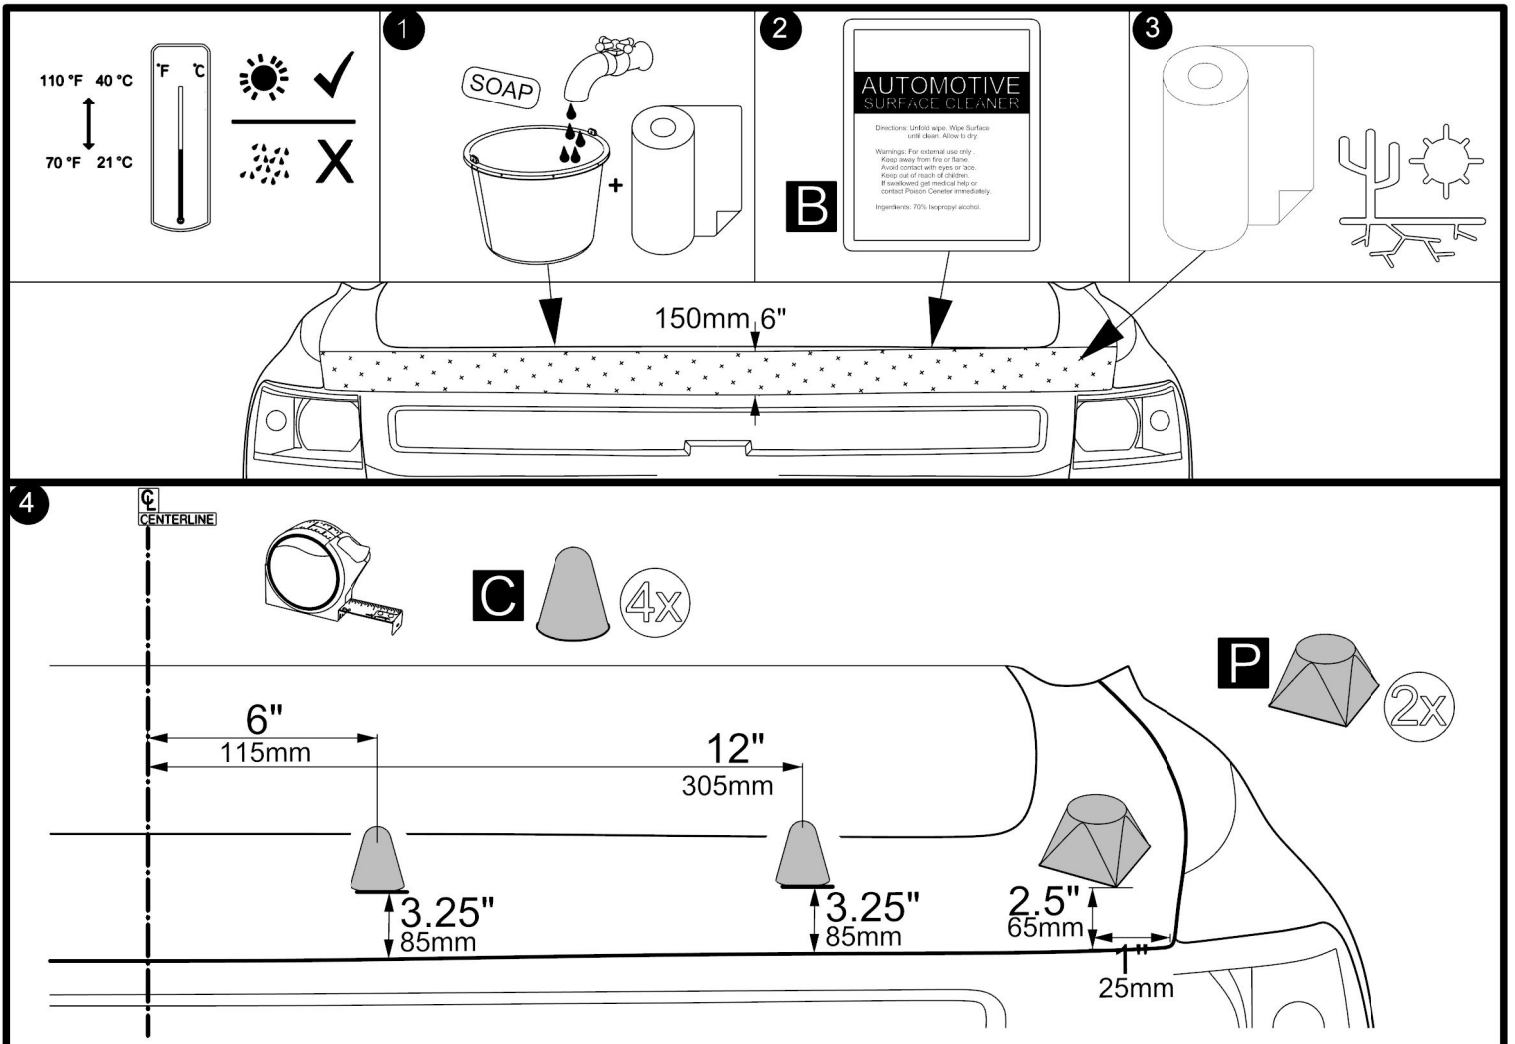

TG/TS 5D07

A  <p>AUTOMOTIVE SURFACE CLEANER <small>Directions: Unfold wipe. Wipe Surface until clean. Allow to dry. Warnings: For external use only. Keep away from fire or flame. Avoid contact with eyes or face. Keep out of reach of children. If swallowed get medical help or contact Poison Center immediately. Ingredients: 70% Isopropyl alcohol.</small></p>		60" XL 	1.5" x 1"  <p>38mm x 25mm</p>		
B 2x	C 4x	D 1x	E 2x	F 2x	G 2x
		PEDESTAL ALIGNMENT TEMPLATE 			
H 2x	I 2x	J 1x	K 1x	L 6x	M 6x
	1.75" x 1.75"  <p>45mm x 45mm</p>				
N 6x	O 2x	P 2x	Y 2x		

18

D

5"
13mm

19

8 lb / kg 4

D

20

A