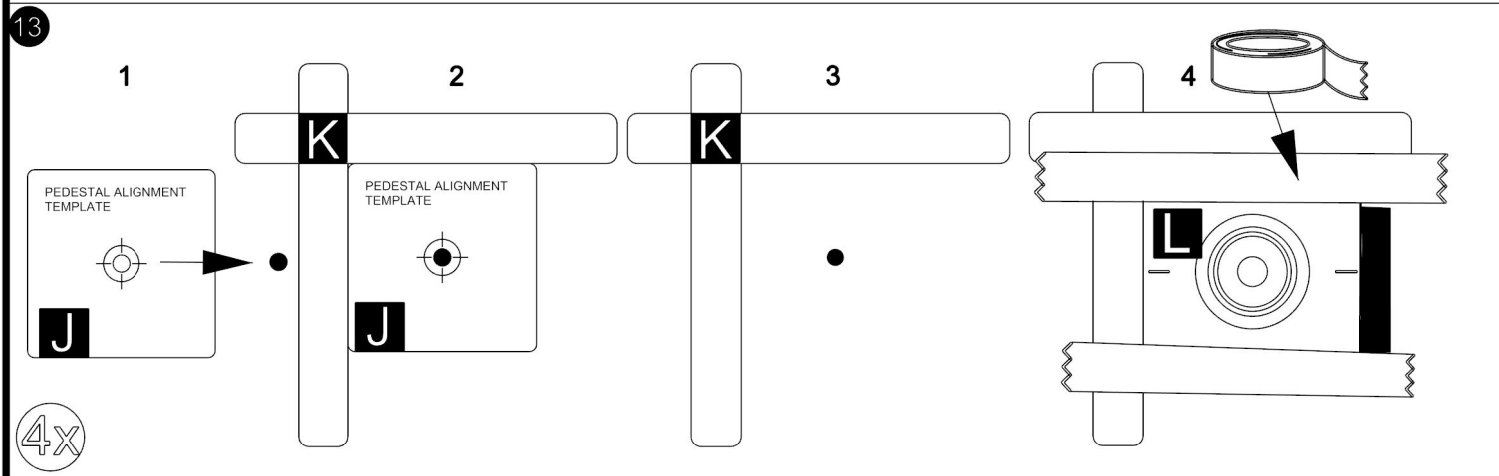

TG/TS 5D07

A  <p>AUTOMOTIVE SURFACE CLEANER <small>Directions: Unfold wipe. Wipe Surface until clean. Allow to dry. Warnings: For external use only. Keep away from fire or flame. Avoid contact with eyes or face. Keep out of reach of children. If swallowed get medical help or contact Poison Center immediately. Ingredients: 70% Isopropyl alcohol.</small></p>		60" XL 	1.5" x 1"  <p>38mm x 25mm</p>		
B 2x	C 4x	D 1x	E 2x	F 2x	G 2x
		PEDESTAL ALIGNMENT TEMPLATE 			
H 2x	I 2x	J 1x	K 1x	L 6x	M 6x
	1.75" x 1.75"  <p>45mm x 45mm</p>				
N 6x	O 2x	P 2x	Y 2x		

18

D

5"
13mm

19

8 lb / kg 4

D

20

A