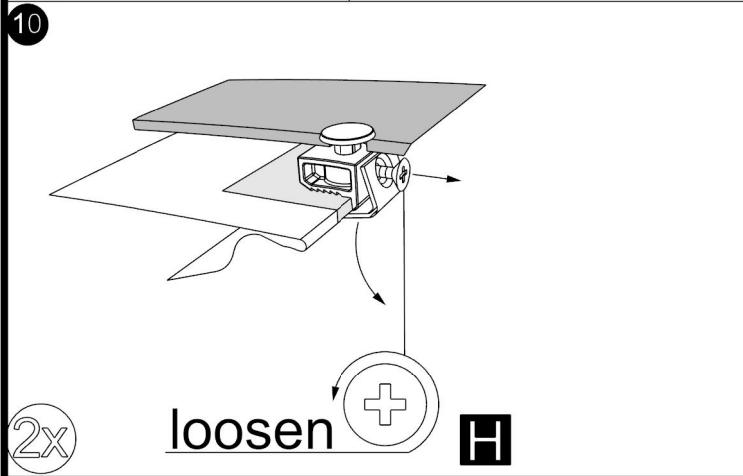

TG/TS 5D07

A  <p>AUTOMOTIVE SURFACE CLEANER <small>Directions: Unfold wipe. Wipe Surface until clean. Allow to dry. Warnings: For external use only. Keep away from fire or flame. Avoid contact with eyes or face. Keep out of reach of children. If swallowed get medical help or contact Poison Center immediately. Ingredients: 70% Isopropyl alcohol.</small></p>		60" XL 	1.5" x 1"  <p>38mm x 25mm</p>		
B 2x	C 4x	D 1x	E 2x	F 2x	G 2x
		PEDESTAL ALIGNMENT TEMPLATE 			
H 2x	I 2x	J 1x	K 1x	L 6x	M 6x
	1.75" x 1.75"  <p>45mm x 45mm</p>				
N 6x	O 2x	P 2x	Y 2x		

18

D

5"
13mm

19

8 lb / kg 4

D

20

A