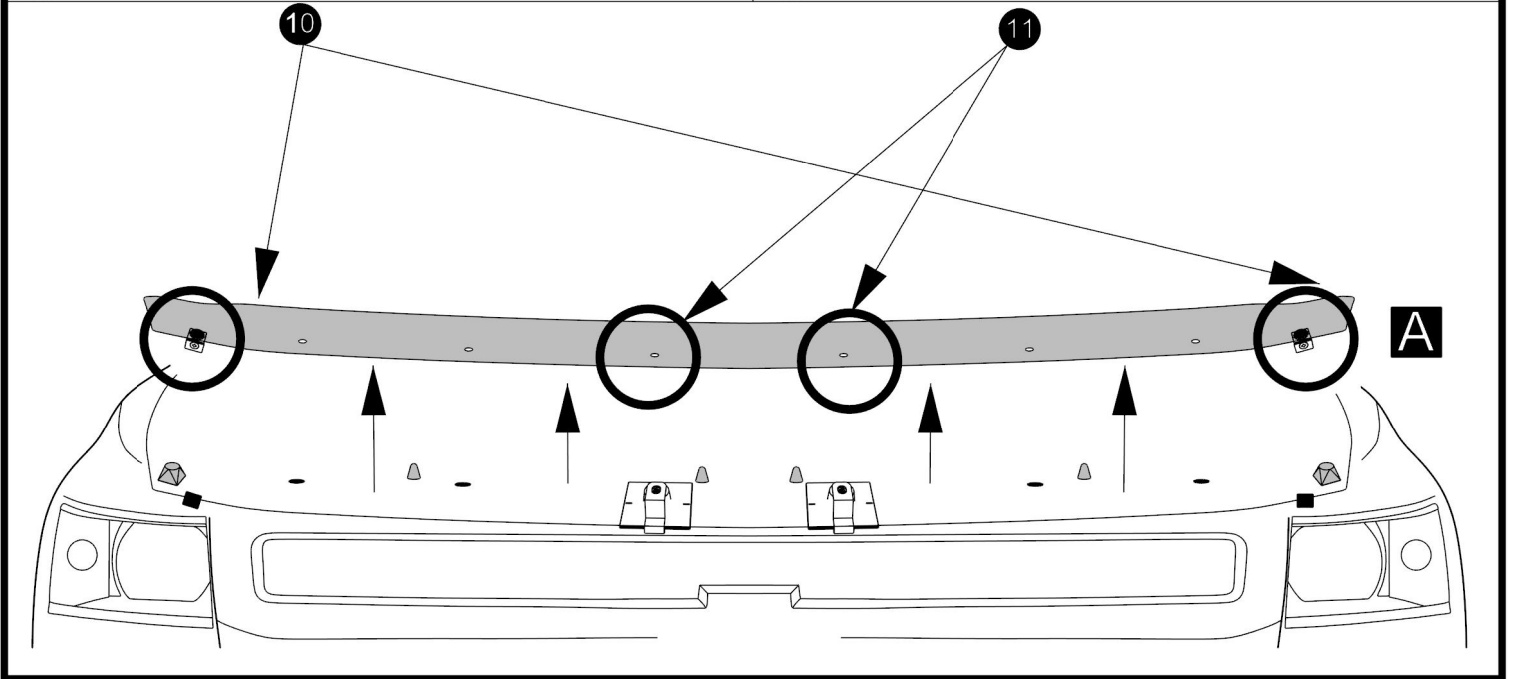

TG/TS 5D07

A  <p>AUTOMOTIVE SURFACE CLEANER <small>Directions: Unfold wipe. Wipe Surface until clean. Allow to dry. Warnings: For external use only. Keep away from fire or flame. Avoid contact with eyes or face. Keep out of reach of children. If swallowed get medical help or contact Poison Center immediately. Ingredients: 70% Isopropyl alcohol.</small></p>		60" XL 	1.5" x 1"  <p>38mm x 25mm</p>		
B 2x	C 4x	D 1x	E 2x	F 2x	G 2x
		PEDESTAL ALIGNMENT TEMPLATE 			
H 2x	I 2x	J 1x	K 1x	L 6x	M 6x
	1.75" x 1.75"  <p>45mm x 45mm</p>				
N 6x	O 2x	P 2x	Y 2x		

18

D

5"
13mm

19

8 lb / kg 4

D

20

A