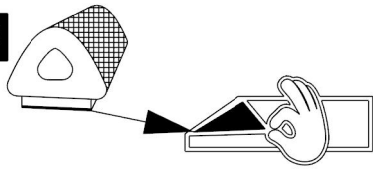

TG/TS 5D07

A  <p>AUTOMOTIVE SURFACE CLEANER <small>Directions: Unfold wipe. Wipe Surface until clean. Allow to dry. Warnings: For external use only. Keep away from fire or flame. Avoid contact with eyes or face. Keep out of reach of children. If swallowed get medical help or contact Poison Center immediately. Ingredients: 70% Isopropyl alcohol.</small></p>		60" XL 	1.5" x 1"  <p>38mm x 25mm</p>		
B 2x	C 4x	D 1x	E 2x	F 2x	G 2x
		PEDESTAL ALIGNMENT TEMPLATE 			
H 2x	I 2x	J 1x	K 1x	L 6x	M 6x
	1.75" x 1.75"  <p>45mm x 45mm</p>				
N 6x	O 2x	P 2x	Y 2x		

18

D

5"
13mm

19

8 lb / kg 4

D

20

A