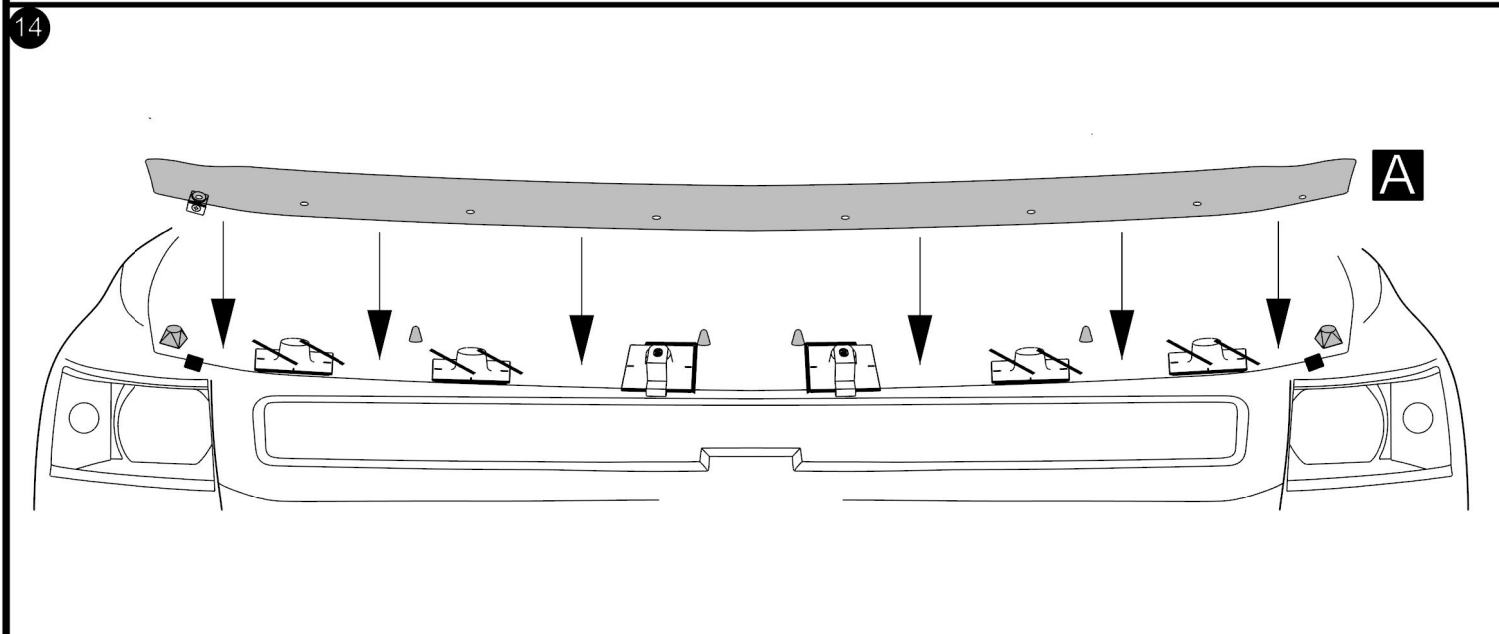

TG/TS 5D07

A  <p>AUTOMOTIVE SURFACE CLEANER <small>Directions: Unfold wipe. Wipe Surface until clean. Allow to dry. Warnings: For external use only. Keep away from fire or flame. Avoid contact with eyes or face. Keep out of reach of children. If swallowed get medical help or contact Poison Center immediately. Ingredients: 70% Isopropyl alcohol.</small></p>		60" XL 	1.5" x 1"  <p>38mm x 25mm</p>		
B 2x	C 4x	D 1x	E 2x	F 2x	G 2x
		PEDESTAL ALIGNMENT TEMPLATE 			
H 2x	I 2x	J 1x	K 1x	L 6x	M 6x
	1.75" x 1.75"  <p>45mm x 45mm</p>				
N 6x	O 2x	P 2x	Y 2x		

18

D

5"
13mm

19

8 lb / kg 4

D

20

A