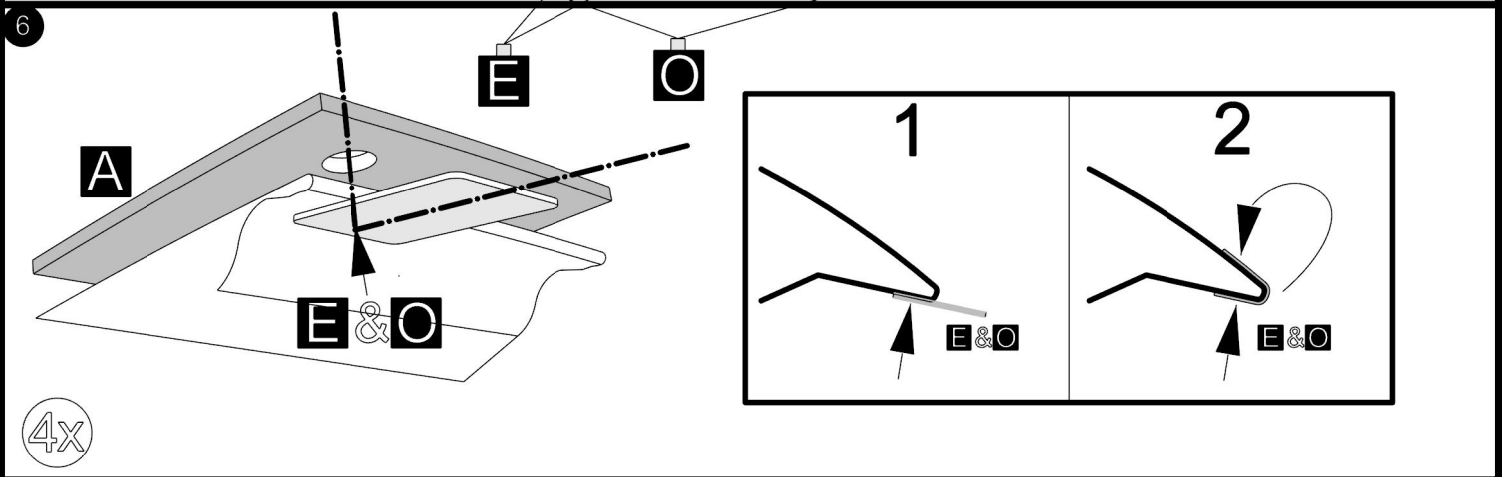

TG/TS 5D07

A  <p>AUTOMOTIVE SURFACE CLEANER <small>Directions: Unfold wipe. Wipe Surface until clean. Allow to dry. Warnings: For external use only. Keep away from fire or flame. Avoid contact with eyes or face. Keep out of reach of children. If swallowed get medical help or contact Poison Center immediately. Ingredients: 70% Isopropyl alcohol.</small></p>		60" XL 	1.5" x 1"  <p>38mm x 25mm</p>		
B 2x	C 4x	D 1x	E 2x	F 2x	G 2x
		PEDESTAL ALIGNMENT TEMPLATE 			
H 2x	I 2x	J 1x	K 1x	L 6x	M 6x
	1.75" x 1.75"  <p>45mm x 45mm</p>				
N 6x	O 2x	P 2x	Y 2x		

18

D

5"
13mm

19

8 lb / kg 4

D

20

A