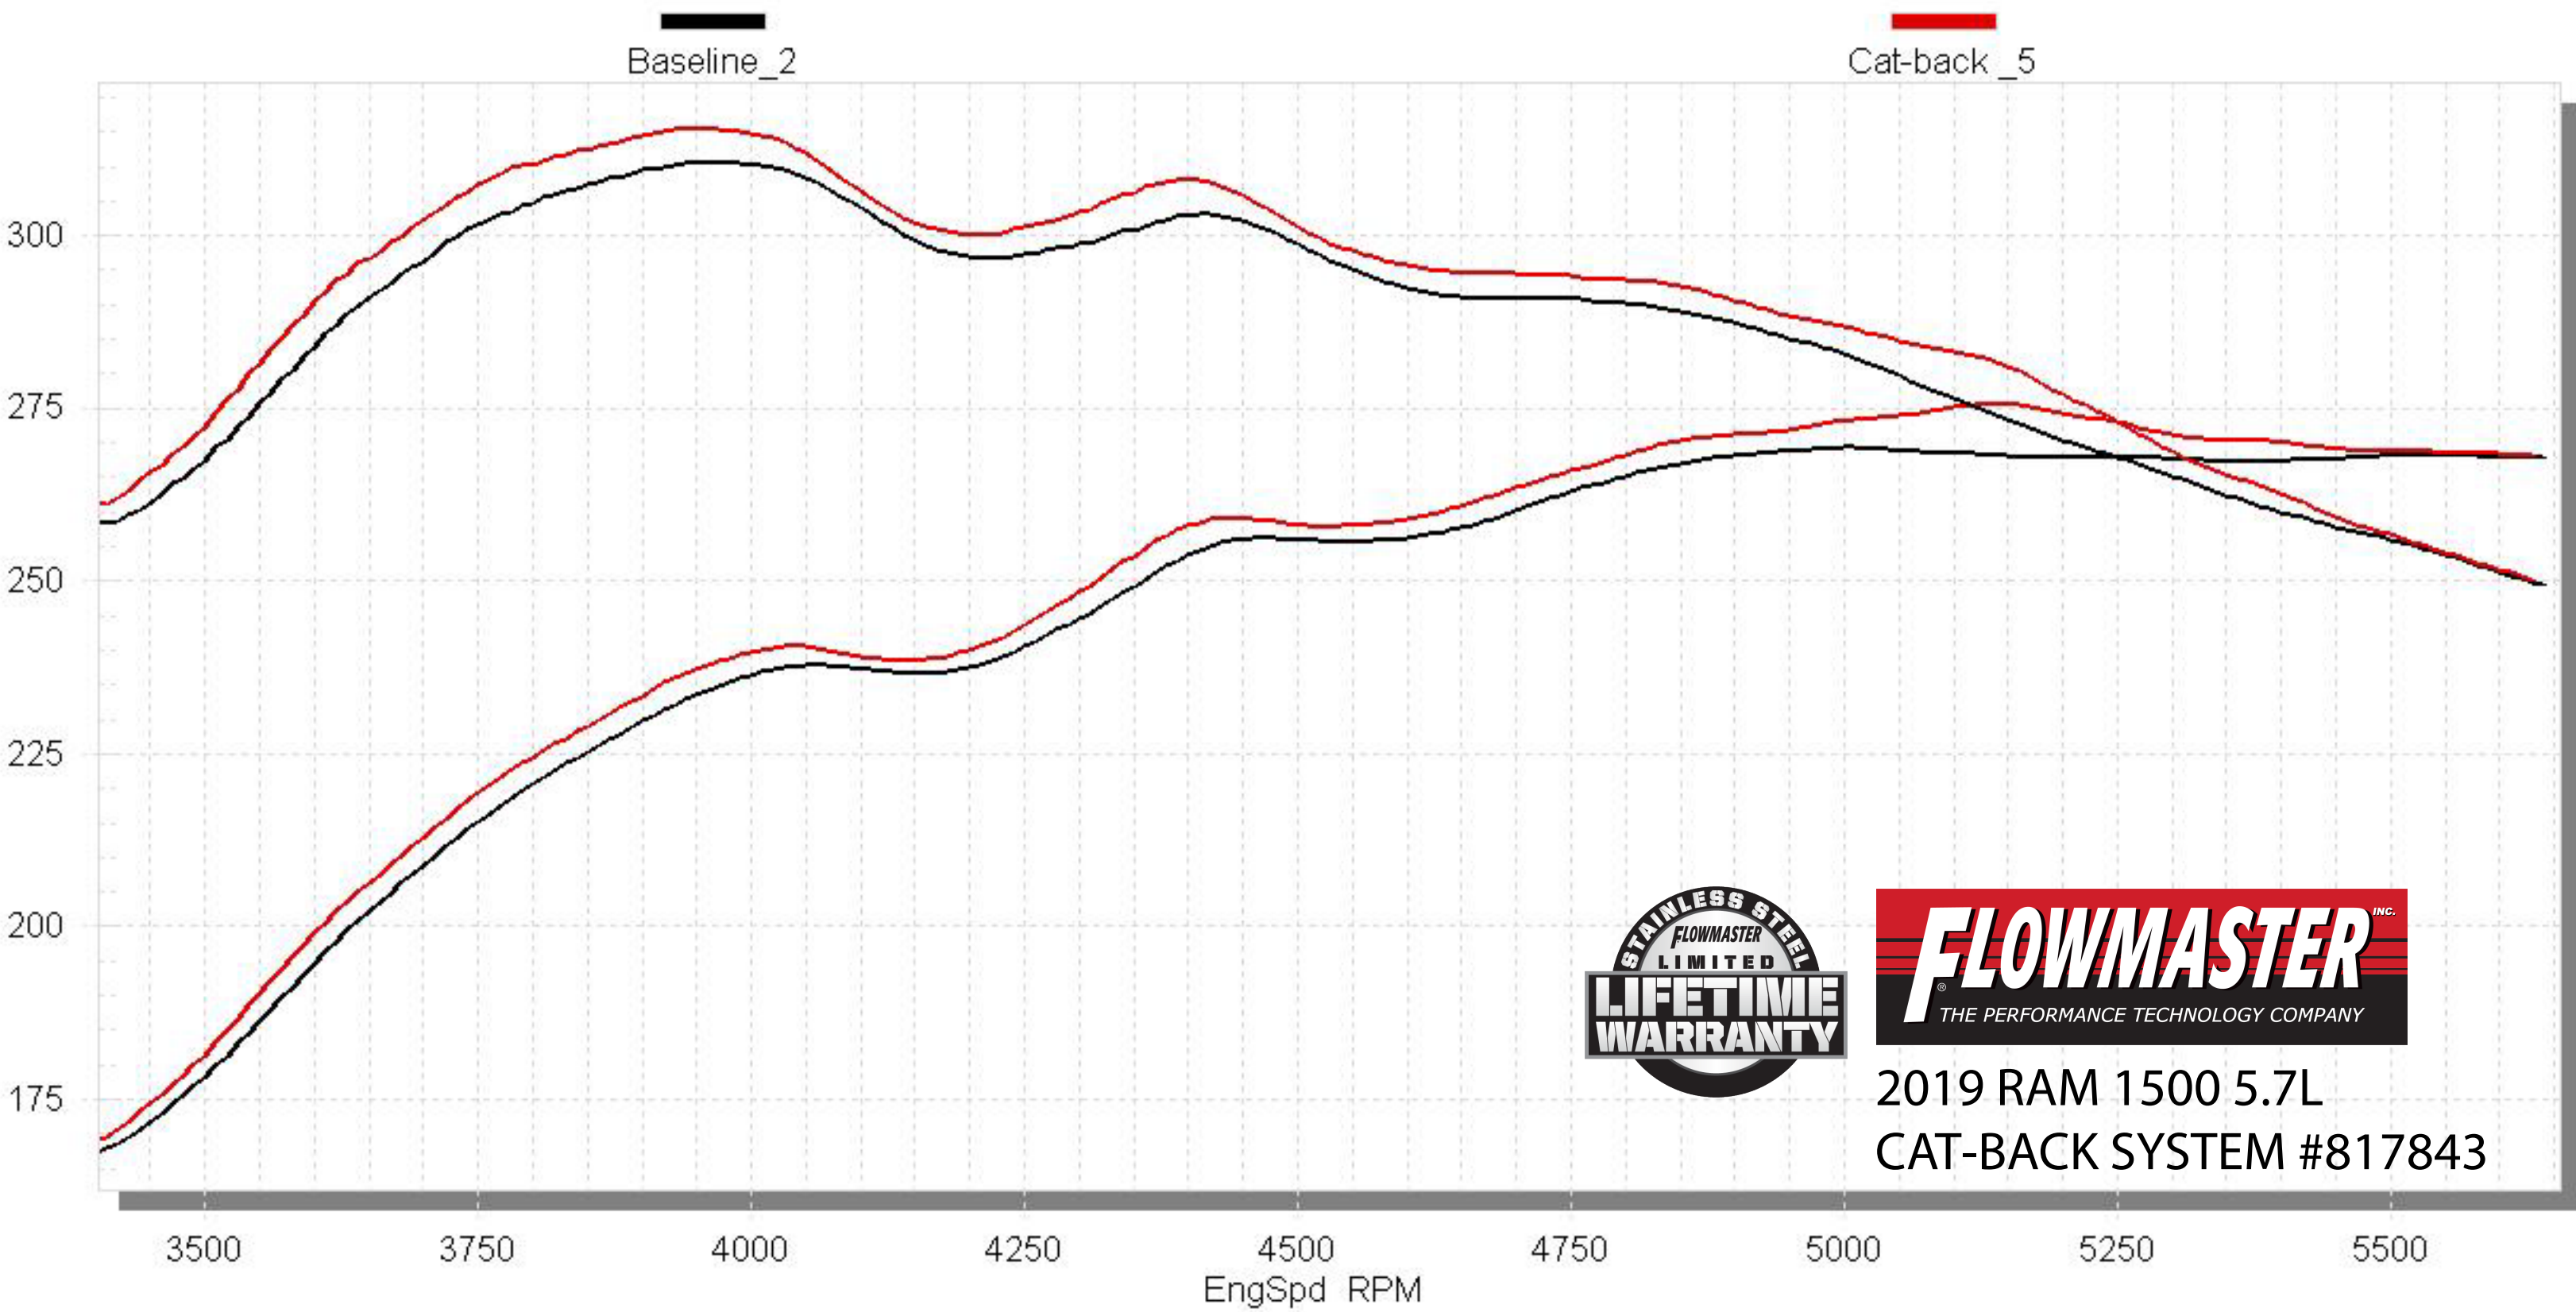

STP Corrected Wheel Power vs. RPM

Baseline_2, Cat-back_5,

Baseline_2

Cat-back_5

2019 RAM 1500 5.7L
CAT-BACK SYSTEM #817843