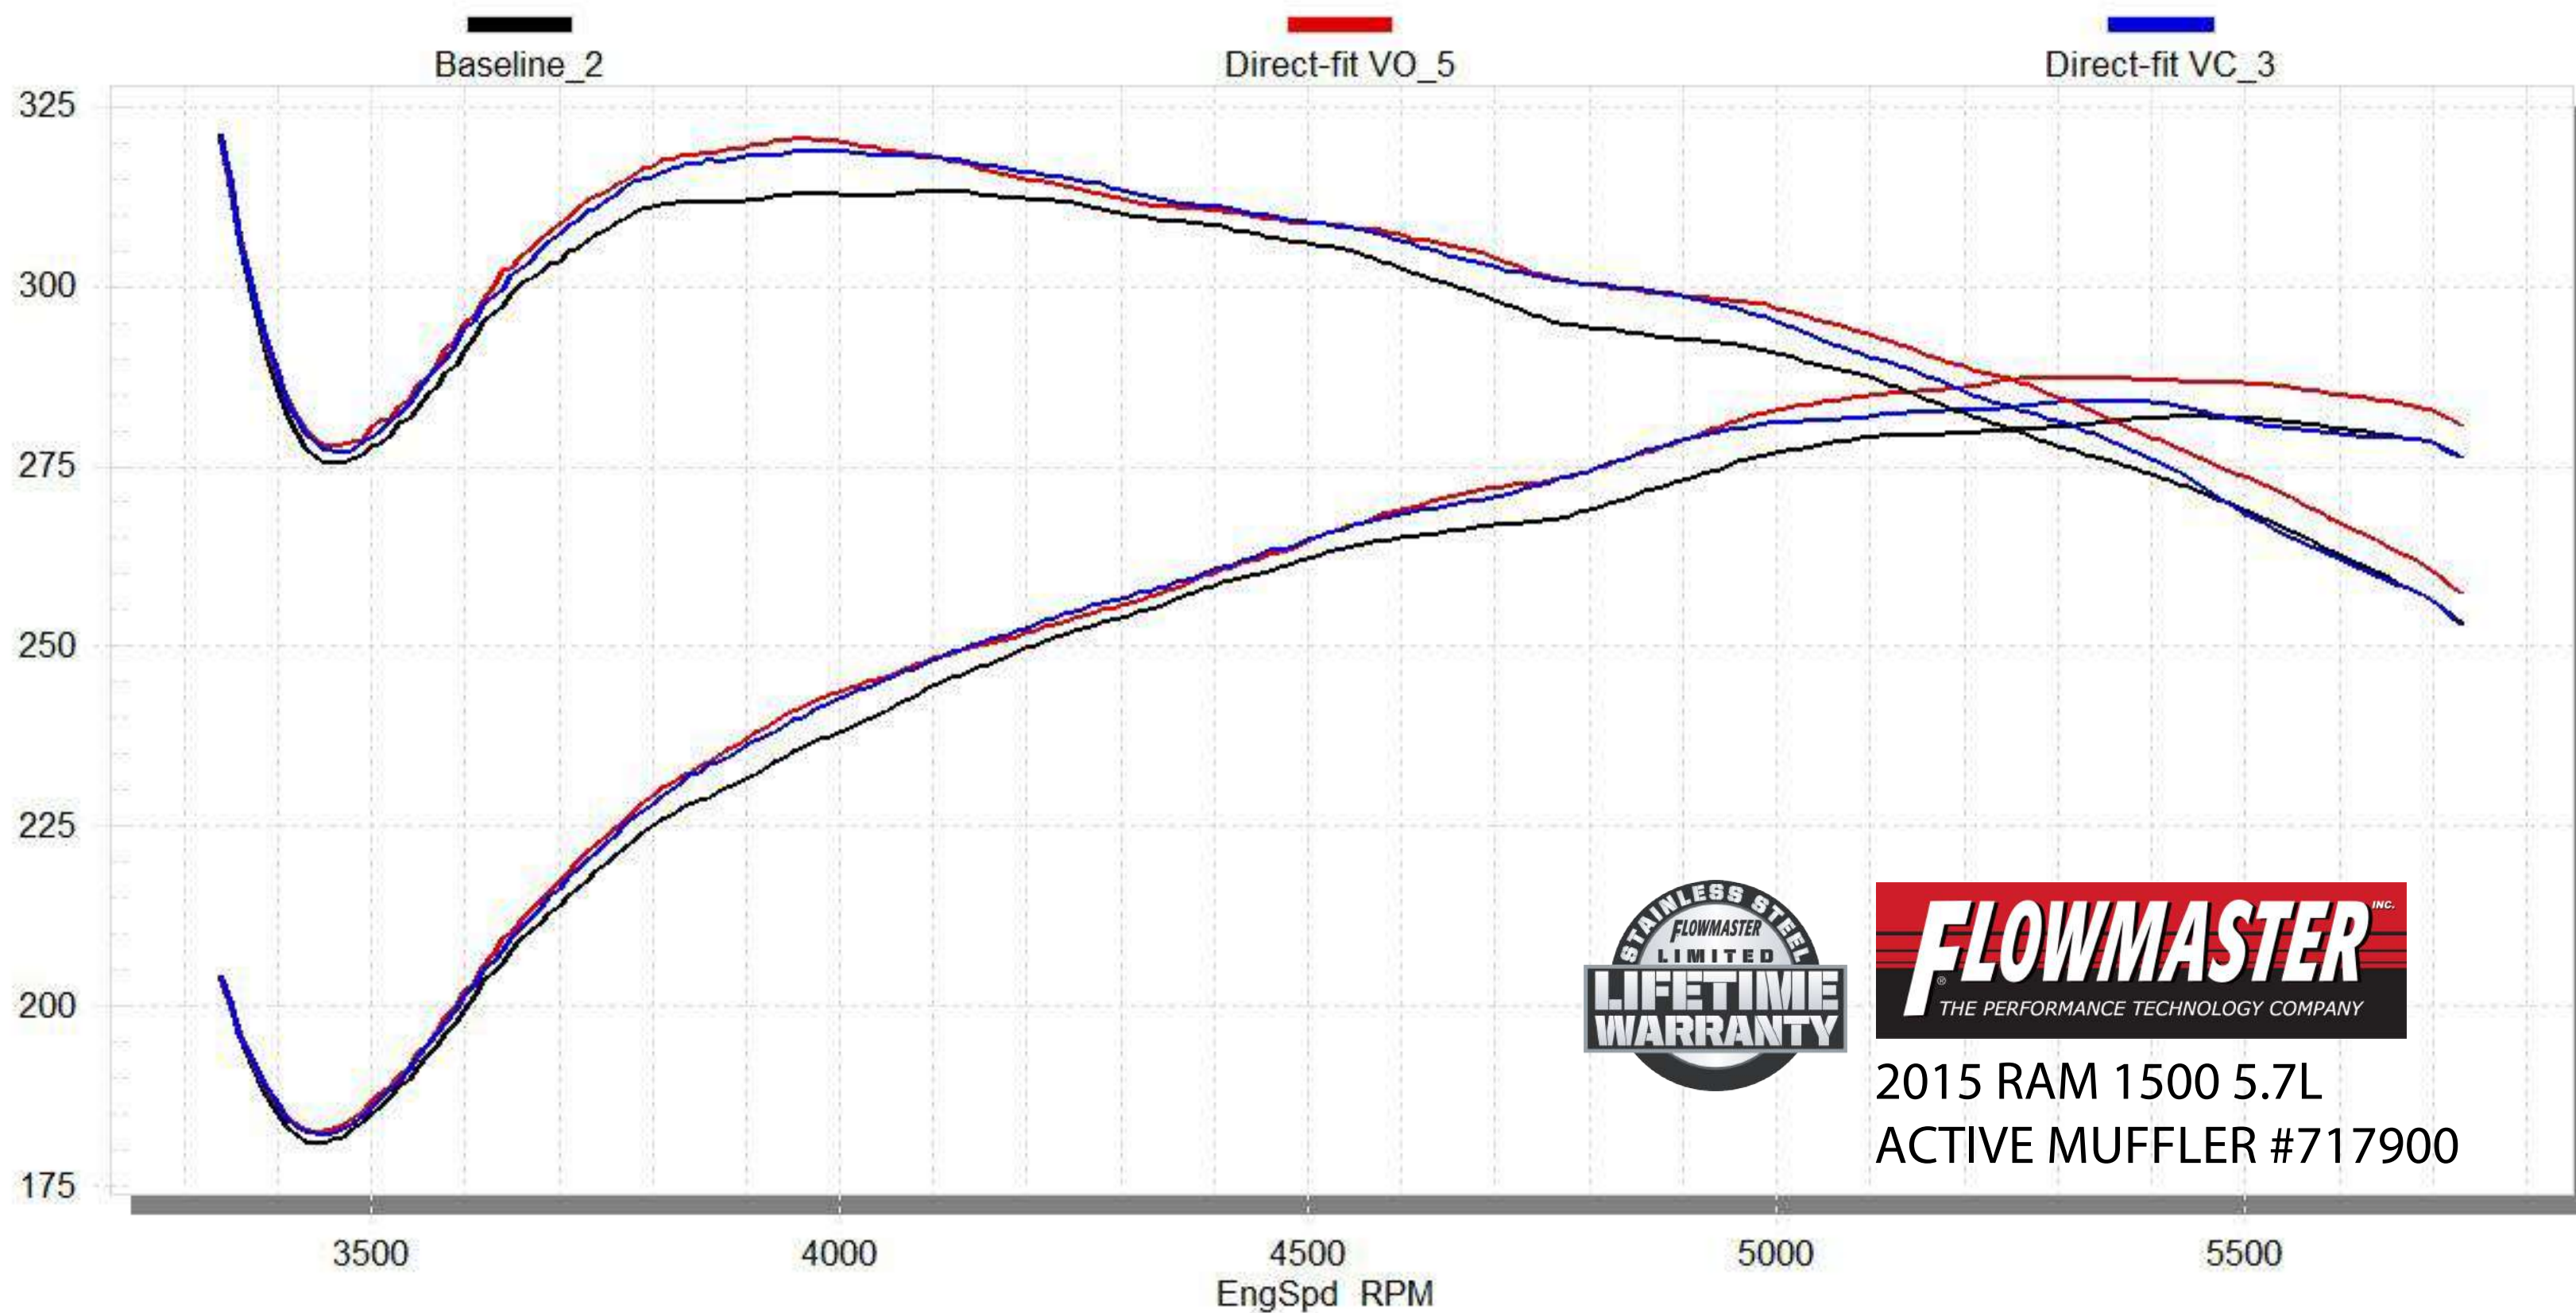

# STP Corrected Wheel Power vs. RPM

Baseline\_2, Direct-fit VO\_5, Direct-fit VC\_3,

2015 RAM 1500 5.7L  
ACTIVE MUFFLER #717900

Check out the collection of performance exhaust systems we offer.