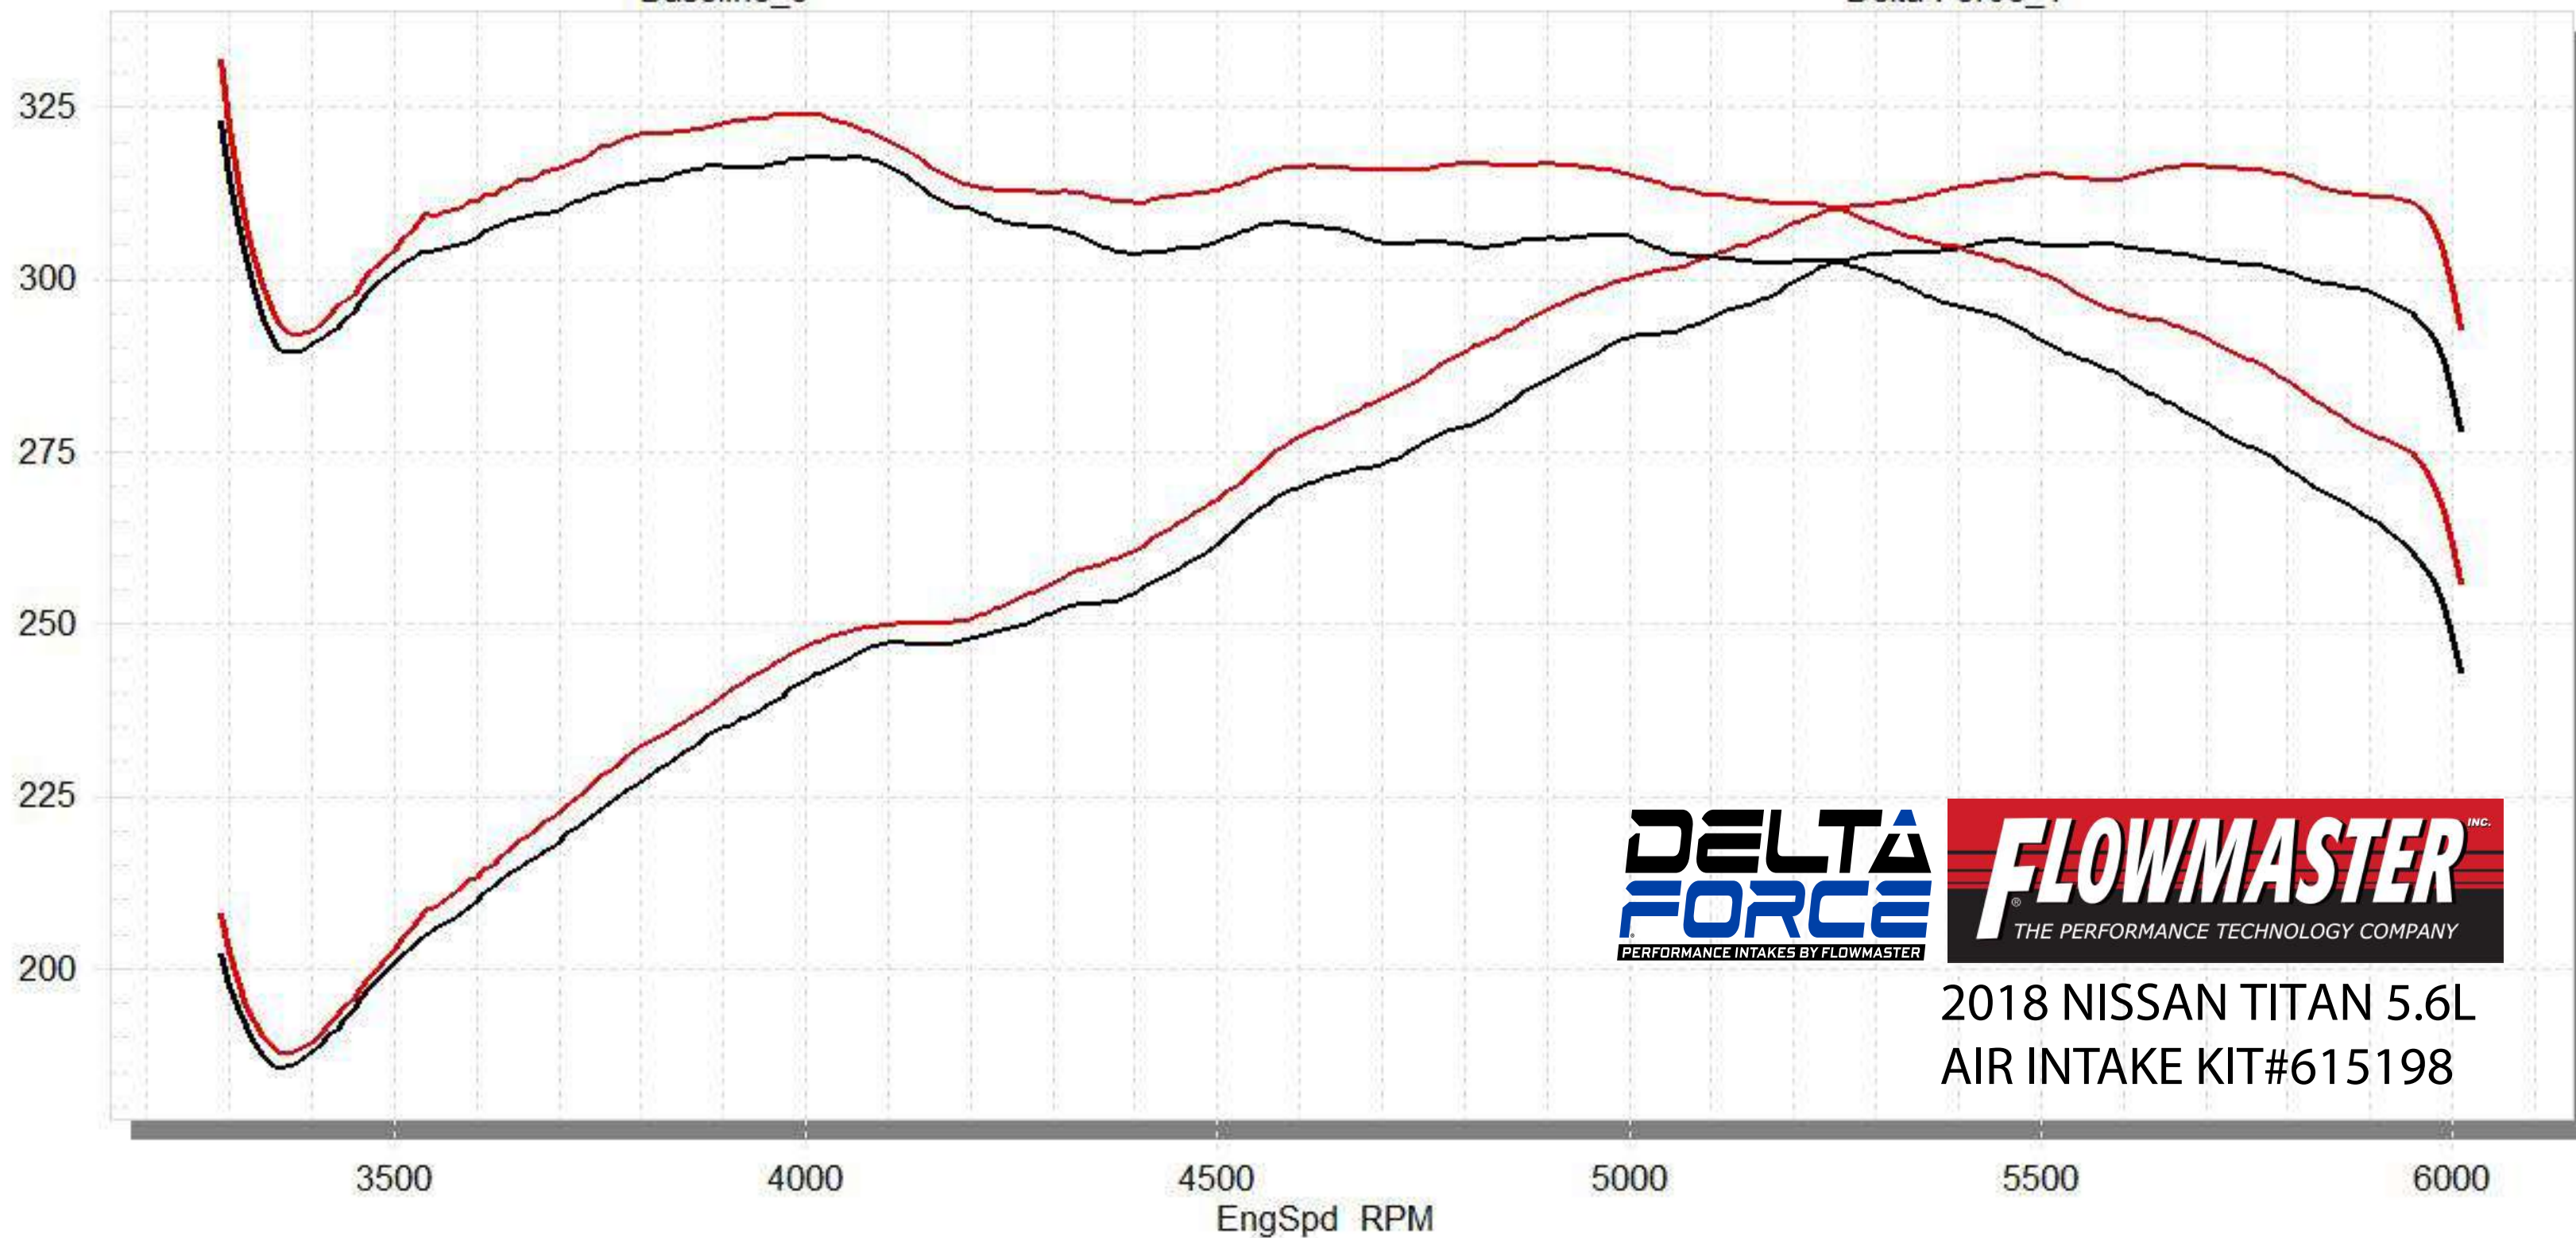

STP Corrected Wheel Power vs. RPM

Baseline_3, Delta Force_1,

Baseline_3

Delta Force_1

2018 NISSAN TITAN 5.6L
AIR INTAKE KIT#615198

Check out the collection of performance air intake systems we offer.