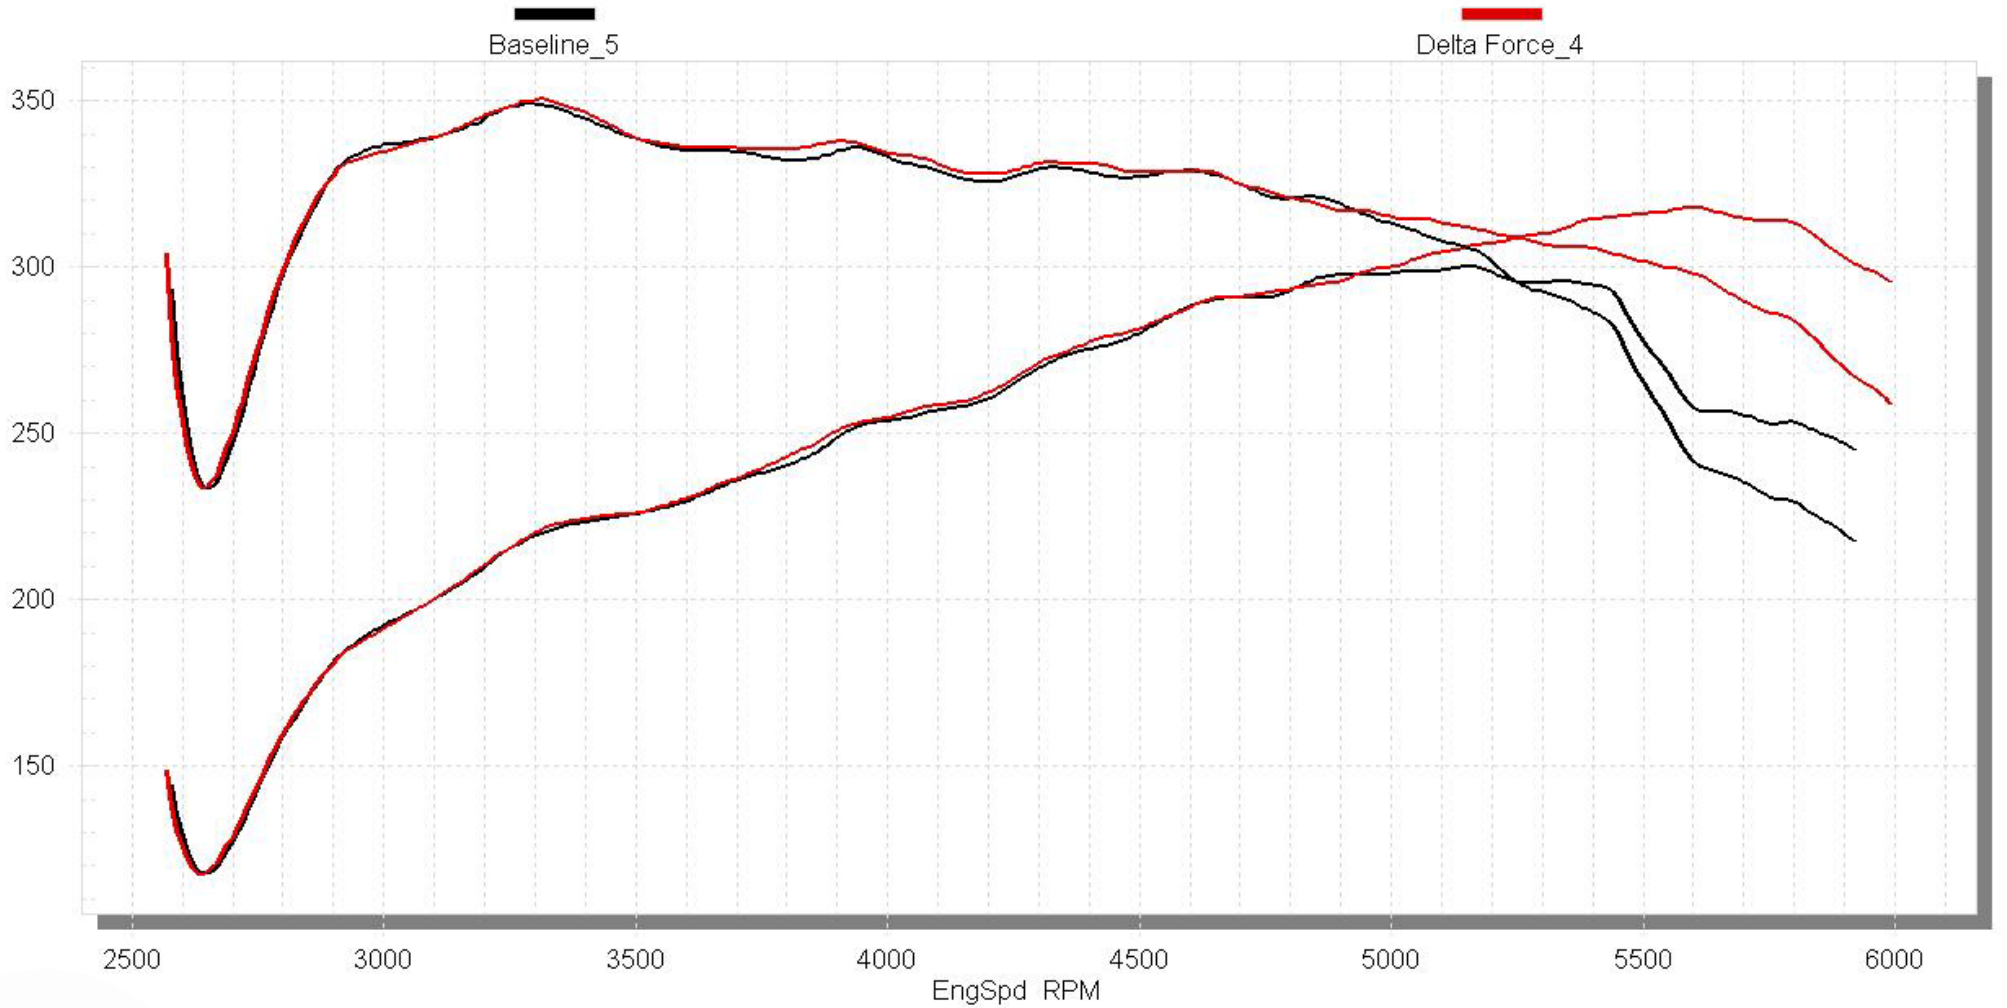

# STP Corrected Wheel Power vs. RPM

Baseline\_5, Delta Force\_4,

Driven Performance Brands  
SuperFlow WinDyn™ V2.7

15:23:30

Flowmaster provides the best in performance air intake systems equipment.