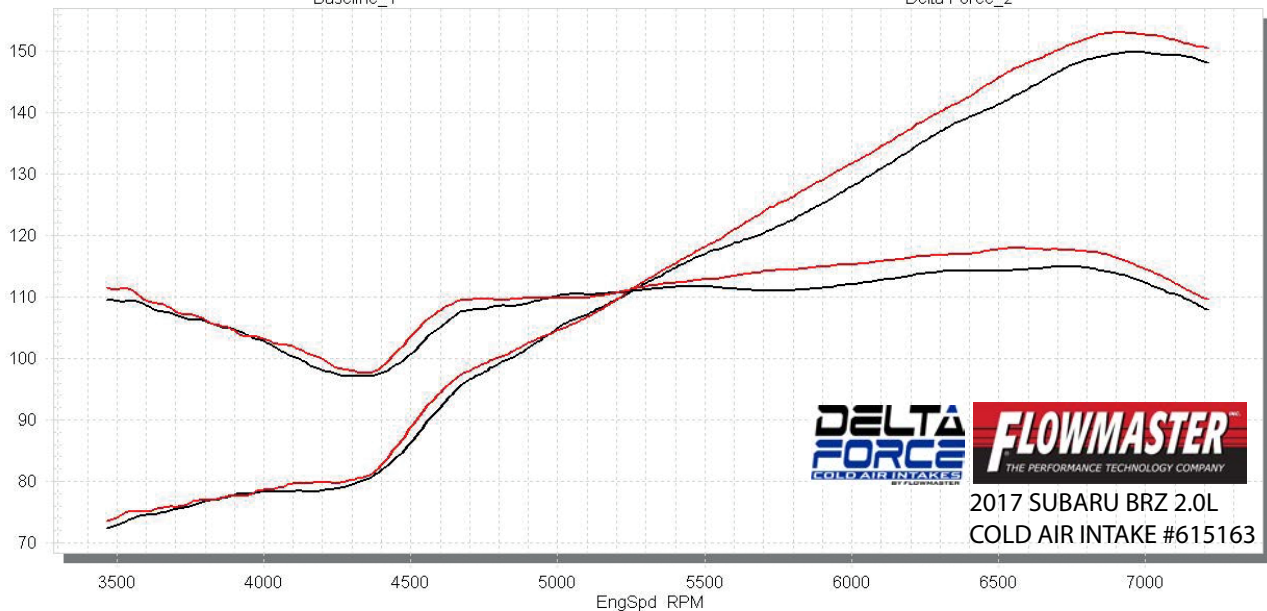

# STP Corrected Wheel Power vs. RPM

Baseline\_1, Delta Force\_2,

Baseline\_1

Delta Force\_2

**DELTA**  
**FORCE**  
GOLD AIR INTAKES  
BY FLOWMASTER

**FLOWMASTER**  
THE PERFORMANCE TECHNOLOGY COMPANY

2017 SUBARU BRZ 2.0L  
COLD AIR INTAKE #615163