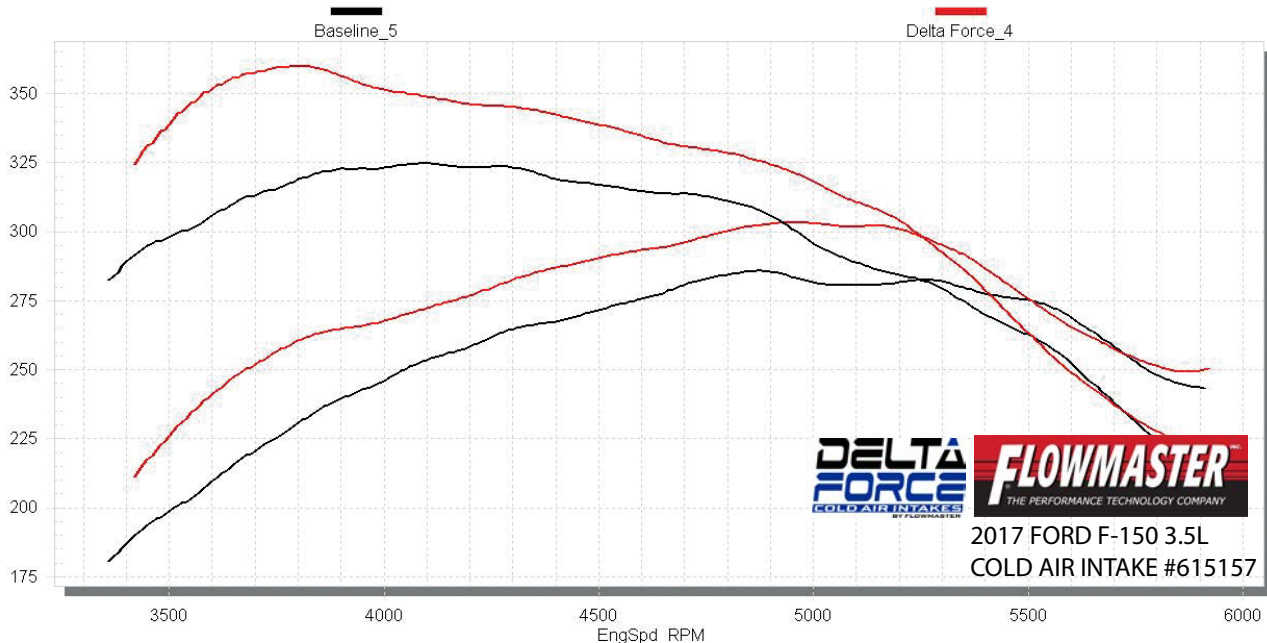

# STP Corrected Wheel Power vs. RPM

Baseline\_5, Delta Force\_4,

**DELTA FORCE**  
GOLD AIR INTAKES  
BY FLOWMASTER

**FLOWMASTER**  
THE PERFORMANCE TECHNOLOGY COMPANY

2017 FORD F-150 3.5L  
COLD AIR INTAKE #615157