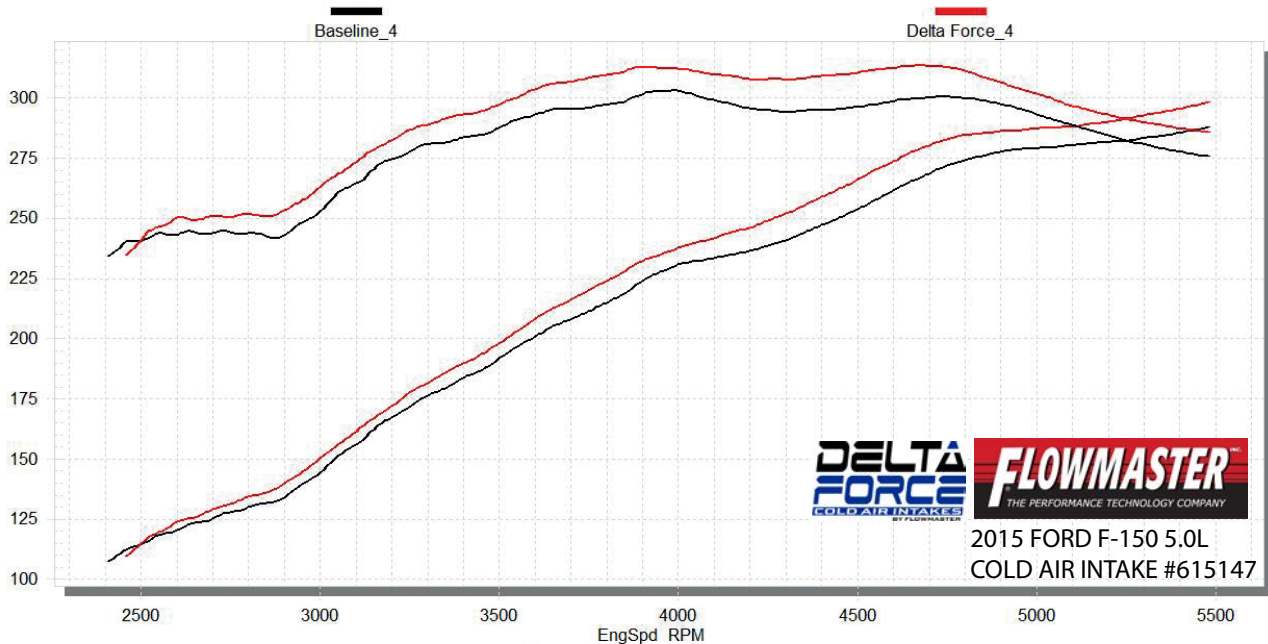

# STP Corrected Wheel Power vs. RPM

Baseline\_4, Delta Force\_4,

**DELTA FORCE**  
COLD AIR INTAKES  
BY FLOWMASTER

**FLOWMASTER**  
THE PERFORMANCE TECHNOLOGY COMPANY

2015 FORD F-150 5.0L  
COLD AIR INTAKE #615147