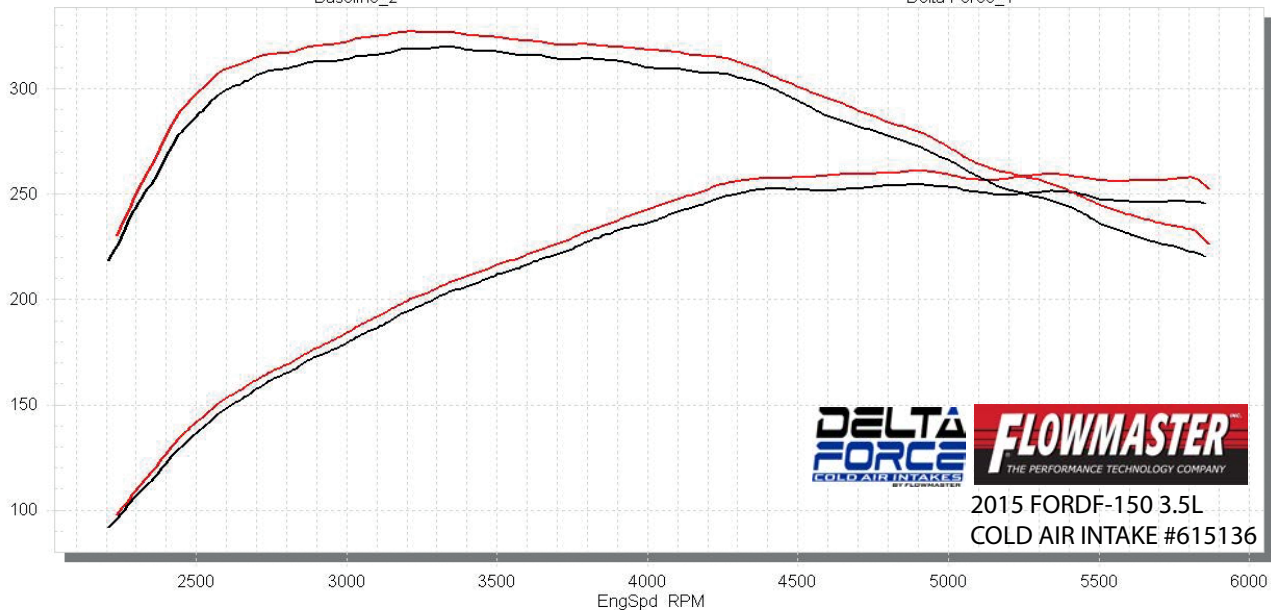

# Dyno Comparison

Baseline\_2, Delta Force\_1,

Baseline\_2

Delta Force\_1

**DELTA FORCE**  
COLD AIR INTAKES  
BY FLOWMASTER

**FLOWMASTER**  
THE PERFORMANCE TECHNOLOGY COMPANY

2015 FORDF-150 3.5L  
COLD AIR INTAKE #615136