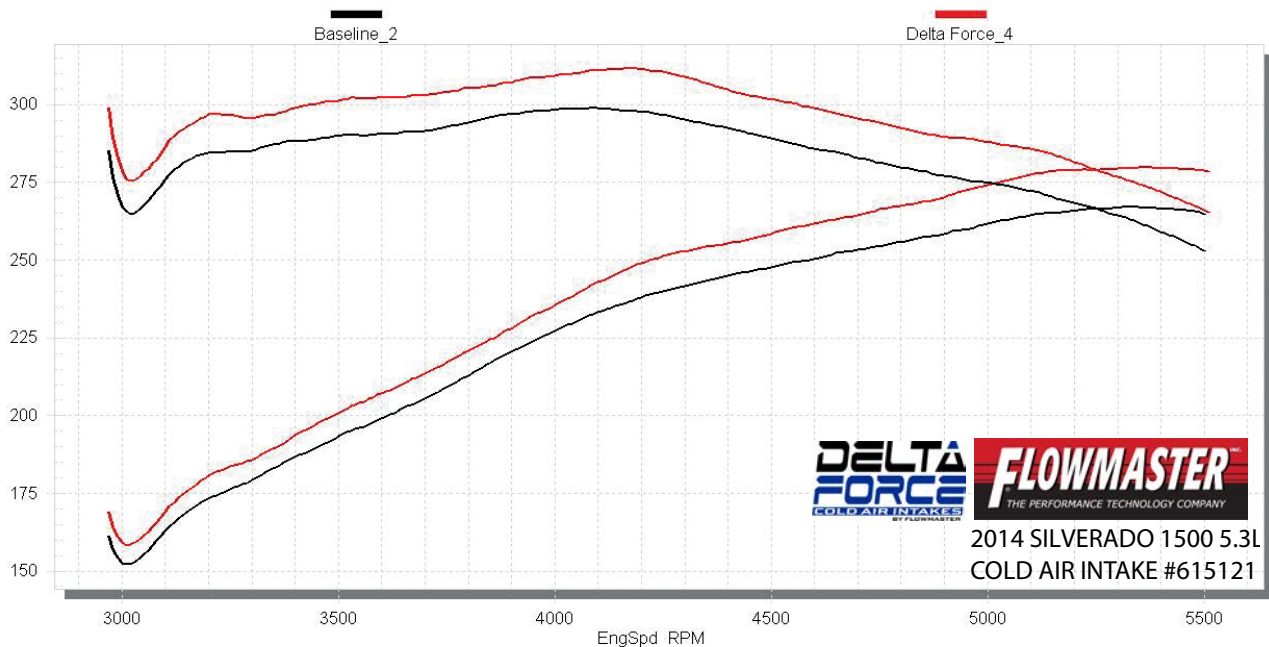

# STP Corrected Wheel Power vs. RPM

Baseline\_2, Delta Force\_4,

**DELTA**  
**FORCE**  
GOLD AIR INTAKES  
BY FLOWMASTER

**FLOWMASTER**  
THE PERFORMANCE TECHNOLOGY COMPANY

2014 SILVERADO 1500 5.3L  
COLD AIR INTAKE #615121