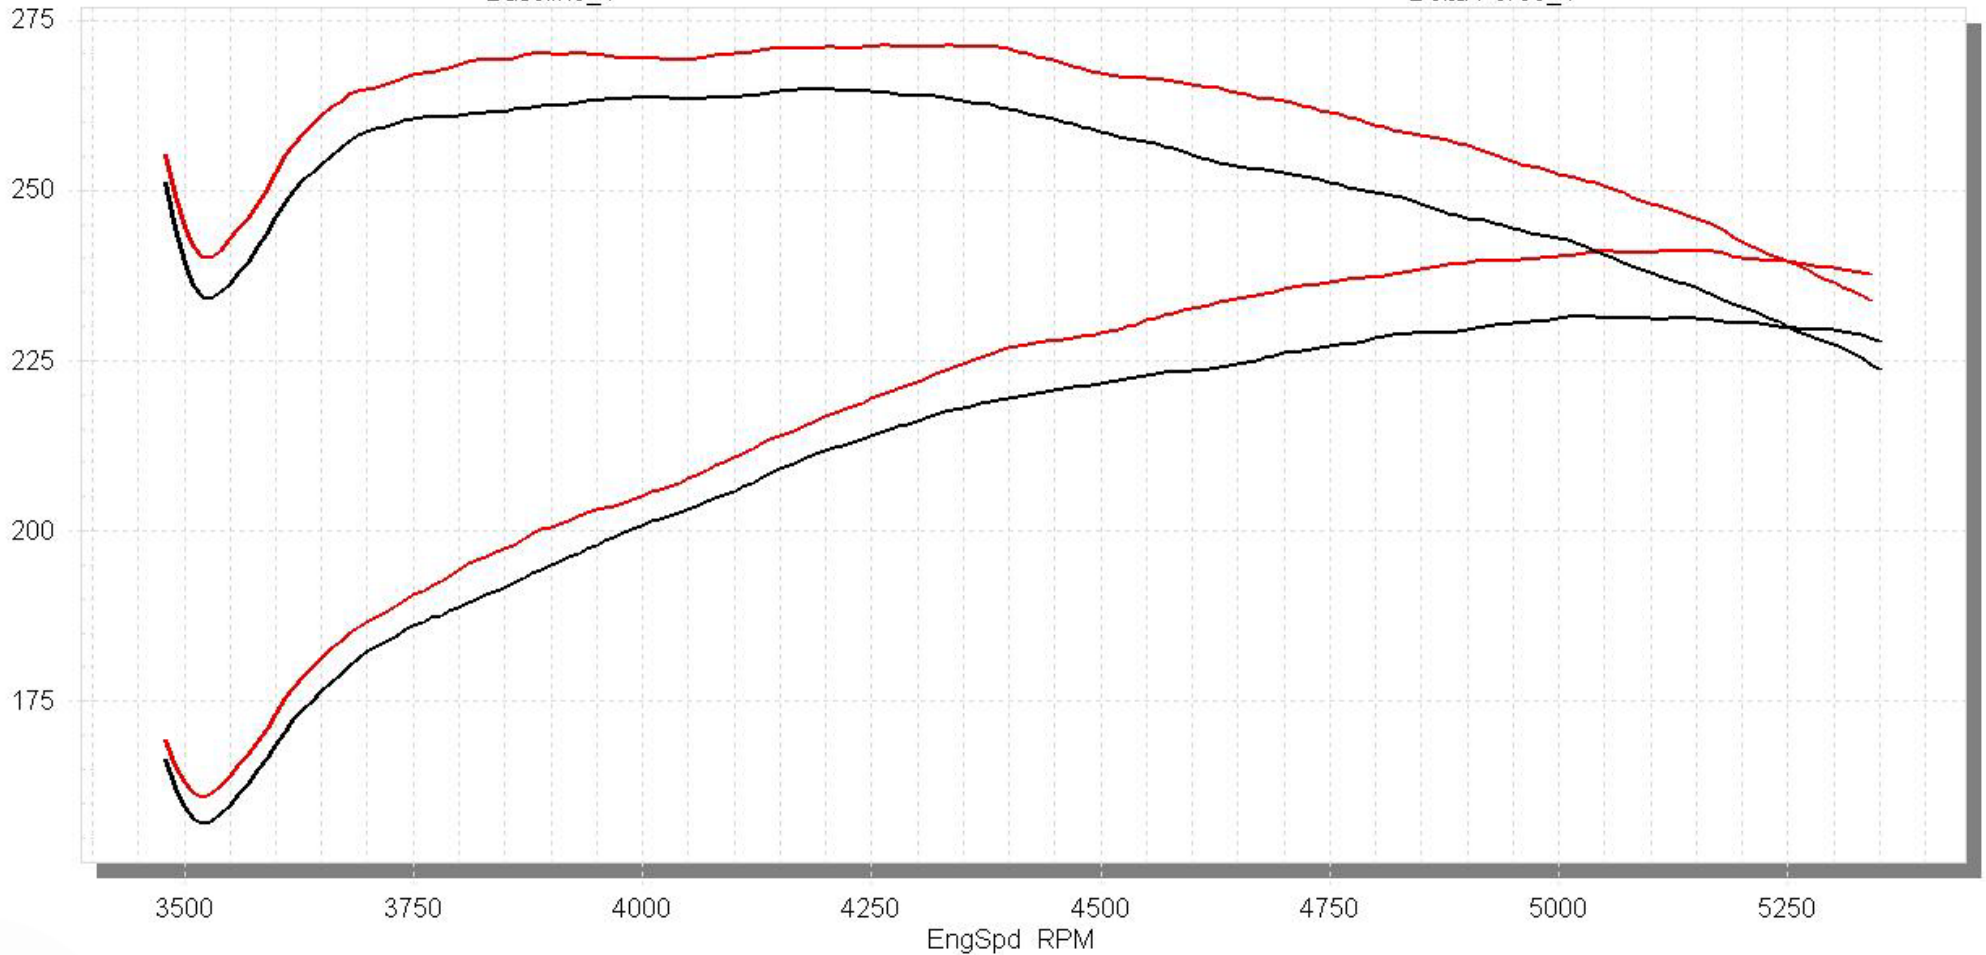

STP Corrected Wheel Power vs. RPM

Baseline_1, Delta Force_1,

Baseline_1

Delta Force_1

Driven Performance Brands
SuperFlow WinDyn™ V2.7

13:34:58

Flowmaster provides the best in performance air intake systems equipment.