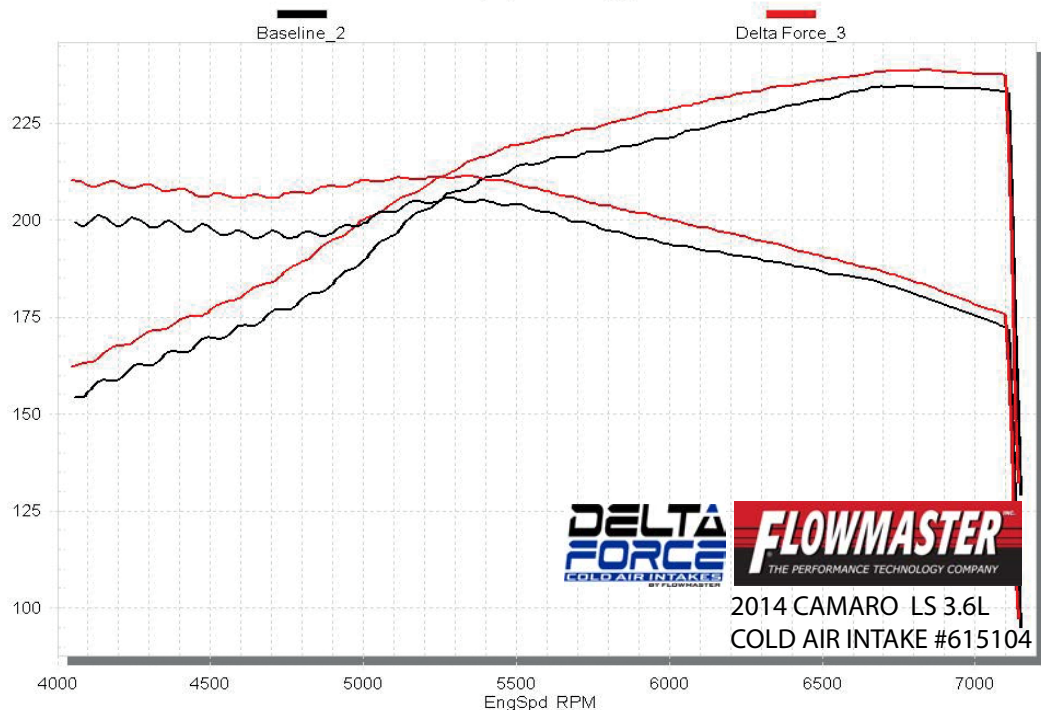

# STP Corrected Wheel Power vs. RPM

Baseline\_2, Delta Force\_3,

**DELTA  
FORCE**  
COLD AIR INTAKES  
BY FLOWMASTER

**FLOWMASTER**  
THE PERFORMANCE TECHNOLOGY COMPANY

2014 CAMARO LS 3.6L  
COLD AIR INTAKE #615104