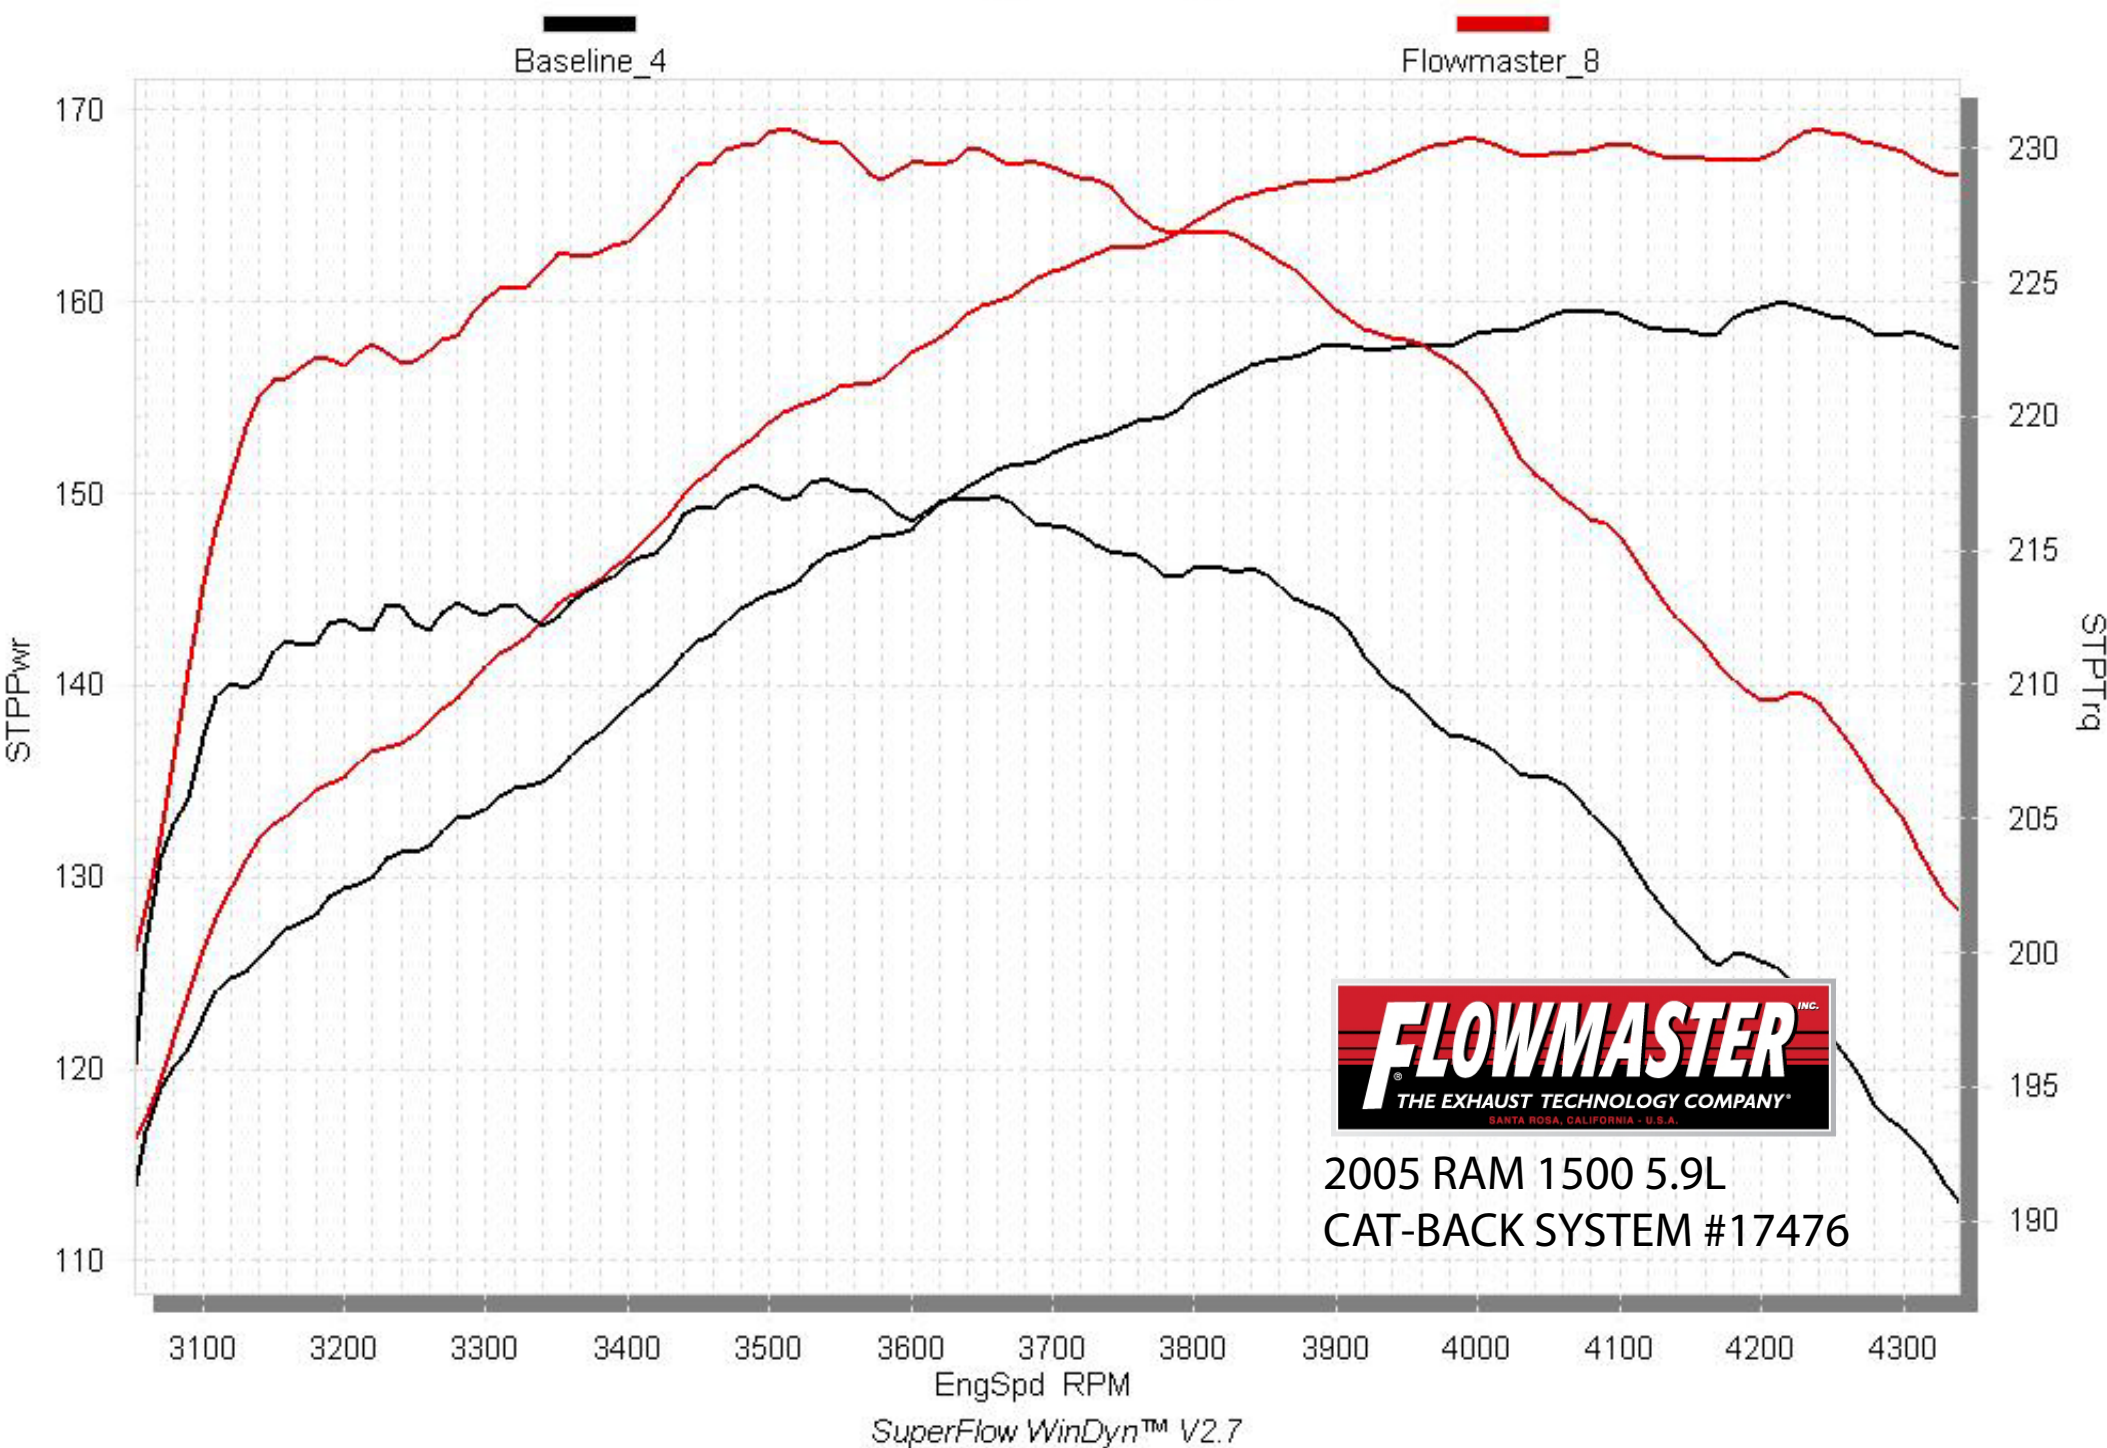

STP Corrected Wheel Power vs. RPM

Baseline_4, Flowmaster_8,

Feel the difference with Flowmaster.

Learn more about performance exhaust systems on our website.