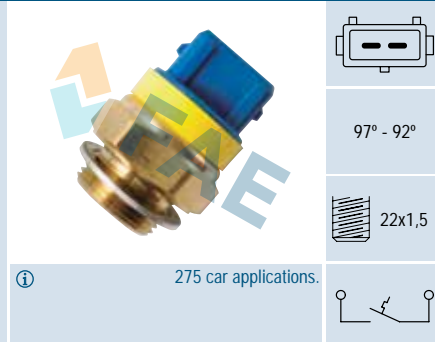

97° - 92°

22x1,5

275 car applications.