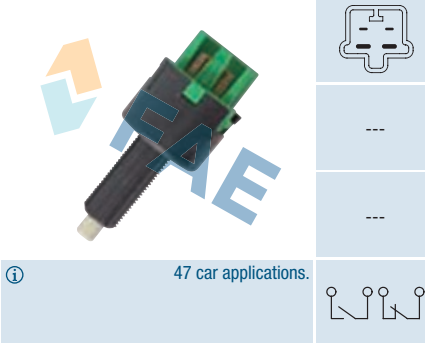

Ref. 24692 NEW

Suitable / Reemplaza:

Citroën 16.076.799.80
Mitsubishi 86-14A018
86-14A049
MR-141211
MR-307094
MW-400005
Peugeot 4534.56

ⓘ 47 car applications.