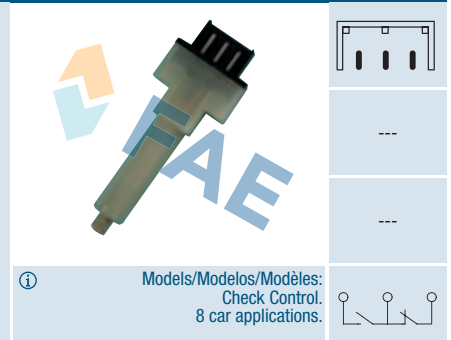

### Ref. 24290

Suitable / Reemplaza:

Seat SE-023952000 D

---

---

Models/Modelos/Modèles:  
Check Control.  
8 car applications.

**Ref. 24300**

Suitable / Reemplaza:  
**Rover** 13H 3735  
**Talbot** 71240568