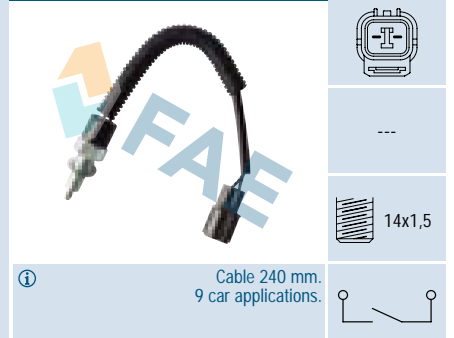

Cable 240 mm. 9 car applications.