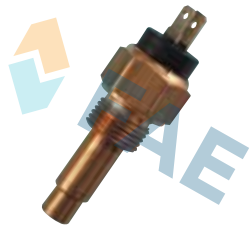

### Ref. 34260

Suitable / Reemplaza:  
Alfa Romeo 60563390

115°

① 1 car application.