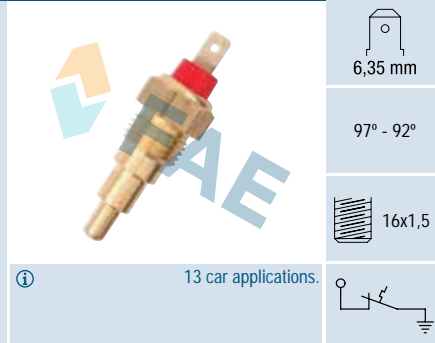

6,35 mm

97° - 92°

16x1,5

13 car applications.