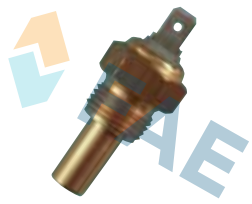

Ref. 31300

Suitable / Reemplaza:
Volvo 679852
679852-4

6,35 mm

5/8x18
UNF

① 14 car applications.