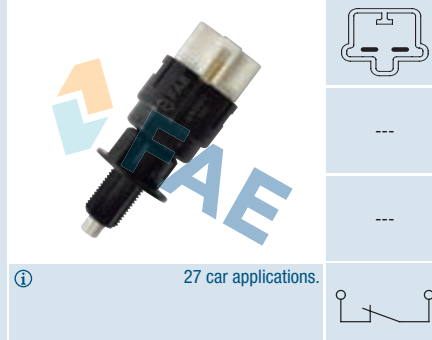

Ref. 24601 **NEW**

Suitable / Reemplaza:

Honda 35350-S5A-J01
35350-S5A-J03
35350-S5A-J04
35350-SAA-013
35350-SMA-003