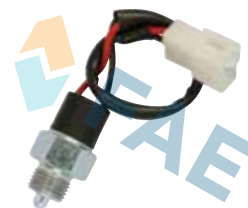

Cable 200 mm.
16 car applications.