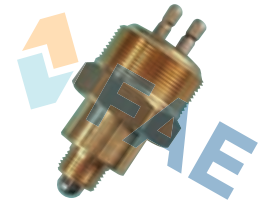

Cable 150 mm.  
 3 car applications.

**Ref. 25030**

Suitable / Reemplaza:  
**Mercedes** 000 545 35 09  
**Opel** 1240588

40 car applications.

**Ref. 25090**

Suitable / Reemplaza:  
**M.B. Trucks** 000 545 52 09  
 000 545 79 09