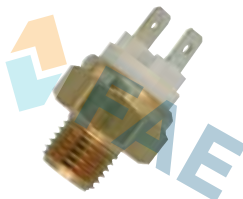

100° - 95°

Models with oil fan.
Modelos con radiador de aceite.
Modèles avec radiateur d'huile.
12 car applications.