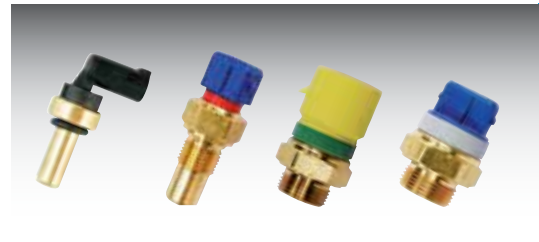

3 TEMPERATURE TRANSMITTERS AND SWITCHES, RADIATOR FAN

3