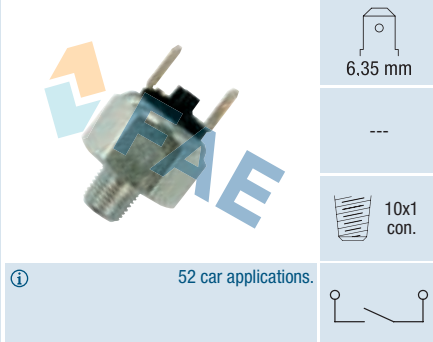

### Ref. 21020

Suitable / Reemplaza:

Audi-VW 113 945 515 H  
M.B.Trucks 000 545 22 09  
Skoda 193 595 294

6.35 mm

---

10x1  
con.

52 car applications.