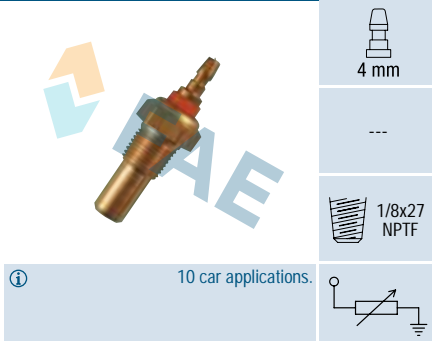

Ref. 32450

Suitable / Reemplaza:
Rover GTR 172
GTR 183

4 mm

1/8x27
NPTF

10 car applications.

Ref. 32510

Suitable / Reemplaza:
Mercedes 008 542 56 17
VW 062 919 501