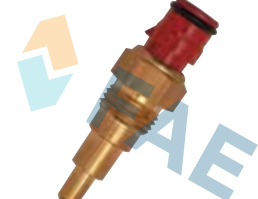

Ref. 36120

Suitable / Reemplaza:

G.M. 94842801
Toyota 89427-01020
89427-12070
89427-16020

50° - 45°

12 car applications.