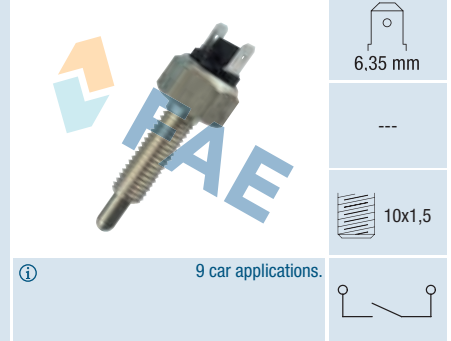

6,35 mm

10x1,5

9 car applications.

Ref. 24200

Suitable / Reemplaza:

G.M. 09289311
90059582
Opel 1240590
Rover ACU 7434
Saab 85 30 792
85 48 802
85 77 702
85 77 736