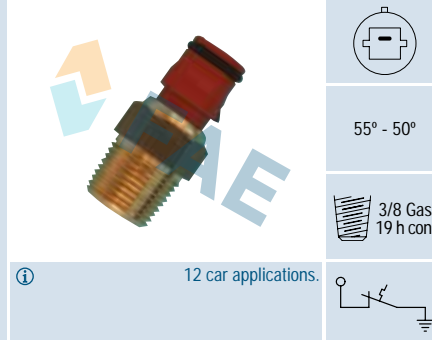

### Ref. 36560

Suitable / Reemplaza:

Holden 8942712090  
Toyota 89427-12090

55° - 50°

12 car applications.