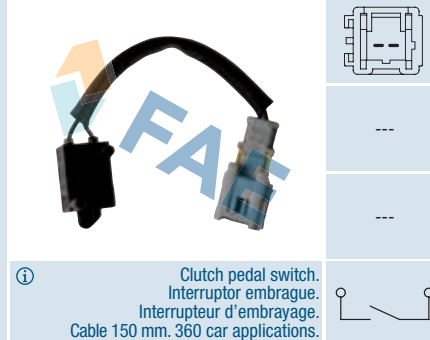

### Ref. 24907

Suitable / Reemplaza:

Citroën 96.528.434.80  
96.639.283.80  
Peugeot 2189.20  
2189.24

Clutch pedal switch.  
Interruptor embrague.  
Interrupteur d'embrayage.  
Cable 150 mm. 360 car applications.