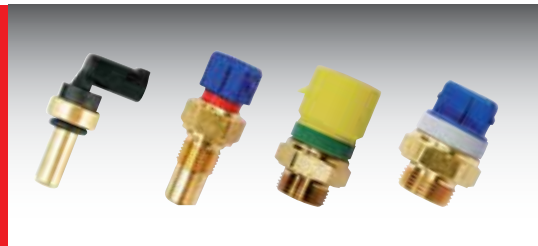

SWITCHES AND SENSORS

TEMPERATURE TRANSMITTERS AND SWITCHES, RADIATOR FAN

3

TEMPERATURE SENDING UNITS .....Pgs. 56 - 67

THERMISTANCES - THERMOCONTACTS. ....Pgs. 68 - 72

TEMPERATURE WARNING LIGHT SWITCH .....Pgs. 73 - 80

RADIATOR FAN SWITCHES .....Pgs. 81 - 94

THERMO-SWITCHES FOR DOUBLE FAN OR TWO SPEEDS .....Pgs. 94 - 100