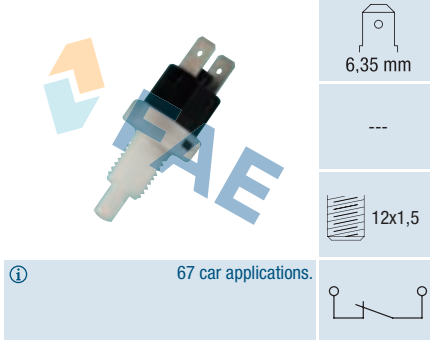

6,35 mm

12x1,5

67 car applications.

Ref. 24250

Suitable / Reemplaza:

M. Ibérica 01500791-0