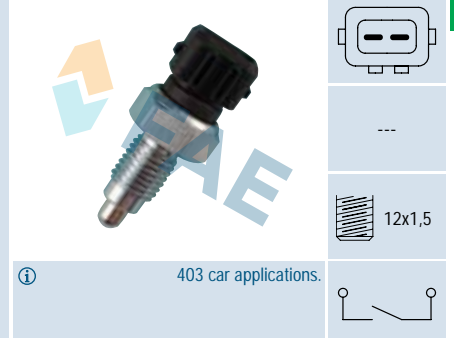

Ref. 40601 *NEW*

Suitable / Reemplaza:
Renault 77 00 422 630

632 car applications.

Ref. 40640

Suitable / Reemplaza:
BMW
1 221 706
23 14 1 221 706
23 14 1 434 584
23 14 7 506 637
23 14 7 524 811
7 506 637
7 524 811
Jaguar
XR8 377 04
XR8 6412
Mini
23 14 0 396 403
23 14 0 409 754
23 14 7 524 811

422 car applications.

Ref. 40605 *NEW*

Suitable / Reemplaza:
G.M. 9161022
Nissan 32005-00QAB
77008-08088
Opel 4500722
Renault 77 00 808 088

110 car applications.

Ref. 40650

Suitable / Reemplaza:
Citroën 96.018.108
2257.33
2257.41
Fiat 9601810880
Peugeot 2257.33
2257.41

BE3 gear box.
Caja de cambios BE3.
Boîte de vitesses BE3.
439 car applications.

Ref. 40610

Suitable / Reemplaza:
M.B.Trucks 000 545 50 11
344 545 01 06
345 545 70 06

31 car applications.

Ref. 40655

Suitable / Reemplaza:
Seat-VW 002 945 415

60 car applications.

Ref. 40620

Suitable / Reemplaza:
G.M. 7316598

1 car application.

Ref. 40660

Suitable / Reemplaza:
Rover UMB 10003
Seat-VW 020 945 415 A
002 945 415 B
Skoda 005 566 119

403 car applications.

Ref. 40630

Suitable / Reemplaza:
Lada 2121-3710180

8 car applications.

Ref. 40661

Suitable / Reemplaza:
VW 008 945 415

28 car applications.