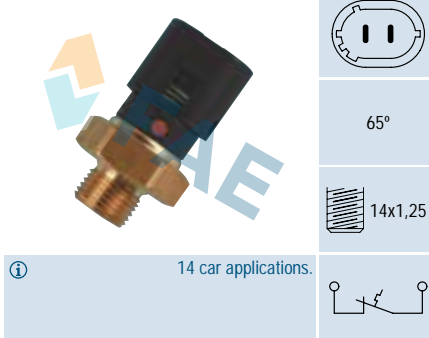

Ref. 35700

Suitable / Reemplaza:
Renault 77 00 790 581

65°

14x1,25

14 car applications.

Ref. 35780

Suitable / Reemplaza:
Mercedes 006 545 37 24