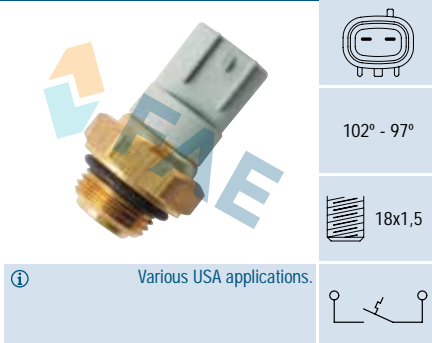

Ref. 36530

Suitable / Reemplaza:

G.M. 96065720

102° - 97°

Various USA applications.

Ref. 36565

Suitable / Reemplaza:

Daihatsu 8343087104000