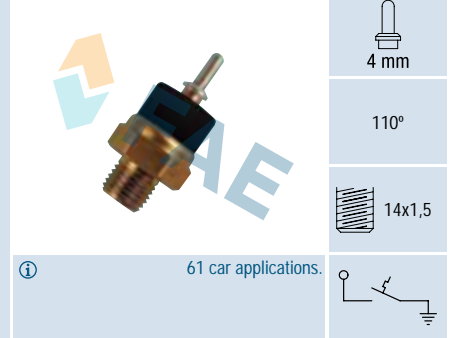

4 mm

110°

14x1,5

61 car applications.