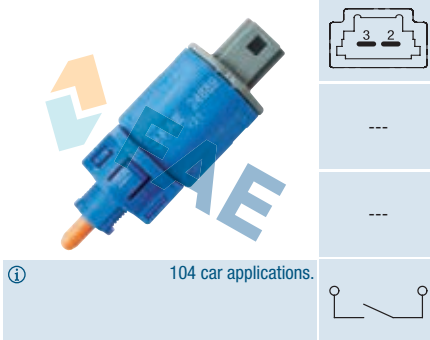

Ref. 24889 NEW

Suitable / Reemplaza:
Renault 25 32 500 05R
25 32 532 87R

① 104 car applications.

Ref. 24896

Suitable / Reemplaza:
Citroën 4534.28
Fiat 9639888380
Peugeot 4534.28