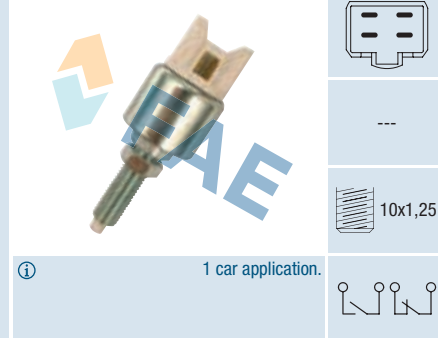

10x1,25

ⓘ 1 car application.

Ref. 24605

Suitable / Reemplaza:

G.M. 94850706
Toyota 84340-22090
84340-22100
84340-22110
84340-28030
84340-30050
84340-30070
84340-50010