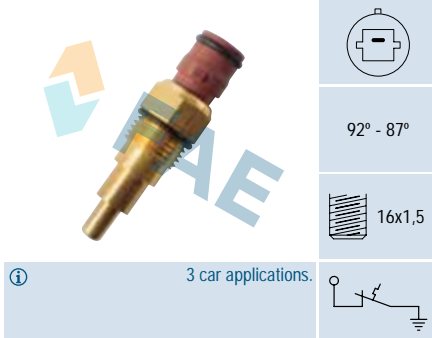

Ref. 36130

Suitable / Reemplaza:
Toyota 89428-10031

92° - 87°

① 3 car applications.

Ref. 36190

Suitable / Reemplaza:
G.M. 90449435
Opel 1341030