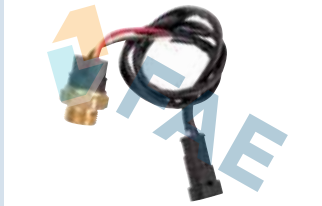

### Ref. 38280

Suitable / Reemplaza:  
Alfa Romeo 060606532

92° - 87°  
97° - 92°

Cable 560 mm.  
5 car applications.