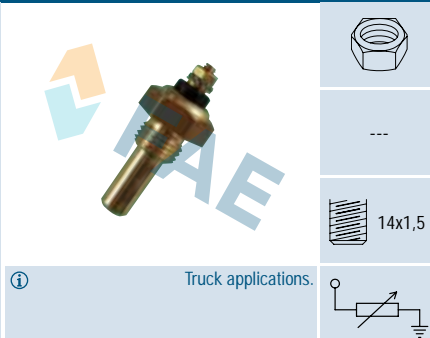

Ref. 30300

Suitable / Reemplaza:

M.B.Trucks345 542 77 17
Scania 1112819
309065