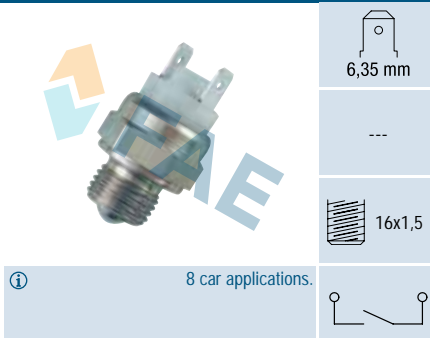

Ref. 40630

Suitable / Reemplaza:
Lada 2121-3710180

8 car applications.

Ref. 40661

Suitable / Reemplaza:
VW 008 945 415