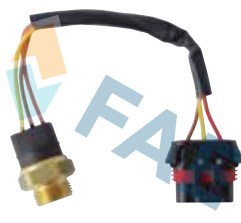

Ref. 38065

Suitable / Reemplaza:
G.M. 90307999
Opel 1846320

110° - 105°
120° - 115°

Models with Air Conditioned.
Modelos con Aire Acondicionado.
Modèles avec Air Conditionné.
Cable 250 mm. 35 car applications.