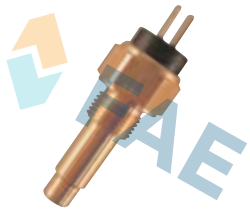

Ref. 34480

Suitable / Reemplaza:

Nissan 25080-9X400

5 / 6,35 mm

115°

5/8x18
UNF

Truck applications.