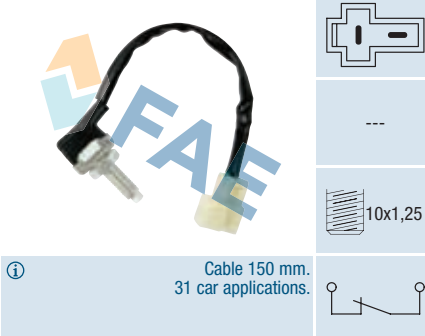

 Cable 150 mm.  
 31 car applications.

**Ref. 24546 NEW**
**Suitable / Reemplaza:**

**Hyundai** 93810-25100  
 93810-25300

10 car applications.

**Ref. 24542**
**Suitable / Reemplaza:**

**Hyundai** 93840-23900  
 93840-24000  
 93840-24100