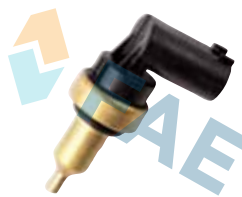

Ref. 32706

Suitable / Reemplaza:
Mercedes 000 905 06 00
004 153 97 28

---

① 336 car applications.

Ref. 32680

Suitable / Reemplaza:
AMC 905926
914847
3154696
3200062
Chrysler 1842555
Ford B7A-10884A
CODF-A
C1AZ-A