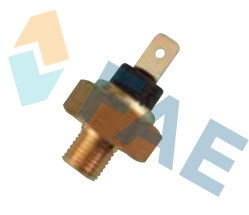

Ref. 35520

Suitable / Reemplaza:

Audi-VW 171 919 521 F

6,35 mm

120°

10x1

① 40 car applications.