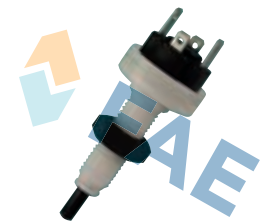

5 / 6,35 mm

12x1,5

95 car applications.