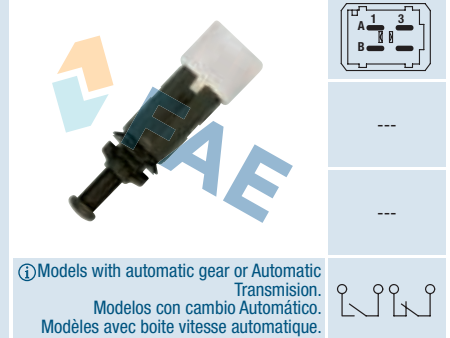

① Models with automatic gear or Automatic Transmission.
Modelos con cambio Automático.
Modèles avec boîte vitesse automatique.

Models with left hand drive.
Modelos conducción izquierda.
Modèles conduction à gauche.
392 car applications.