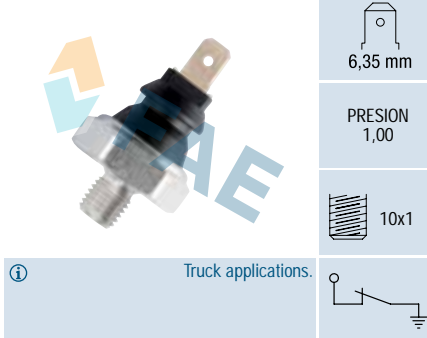

Ref. 11370

Suitable / Reemplaza:
Pegaso 523.695
566.361

6,35 mm

PRESION
1,00

10x1

Truck applications.

Ref. 11430

Suitable / Reemplaza:
Talbot 22179T
SA-78173060