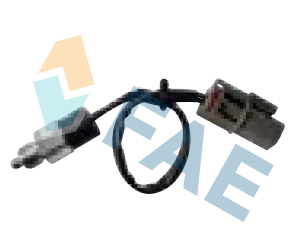

---

① Cable 250 mm.  
47 car applications.

**Ref. 40820**

Suitable / Reemplaza:

- Nissan 32005-2J000
- 32005-2J010
- 32005-33G14
- 32005-70E00
- 32005-70E10
- 32005-70E12
- 32005-70E20

① Cable 390 mm.  
62 car applications.