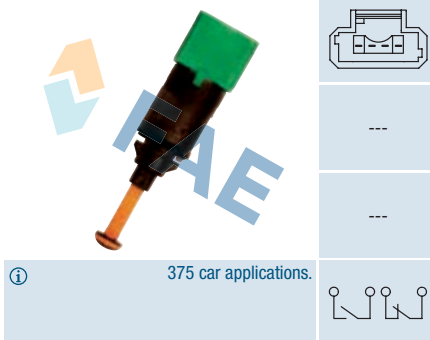

Ref. 24899

Suitable / Reemplaza:

Citroën 96.506.884
96.656.023
4534.48
4534.63
Fiat 9650688480
9665602380
Peugeot 4534.48
4534.63

375 car applications.