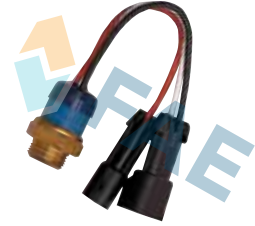

### Ref. 38090

Suitable / Reemplaza:  
Alfa Romeo 60543482  
60593572  
60806748  
Fiat-Lancia 7576345  
7596228

92° - 87°  
97° - 92°

Cable 250 mm.  
39 car applications.