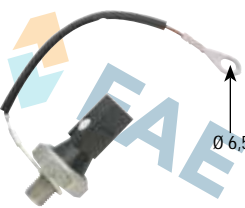

10x1  
con.

Contact normally OPEN.  
Manocontacto modelo CONECTA.  
Contact OUVERT.  
28 car applications.

Ref. 12896

Suitable / Reemplaza:  
Audi 06E 919 031

PRESION  
1,40

10x1

Contact normally OPEN.  
Manocontacto modelo CONECTA.  
Contact OUVERT.  
Cable 145 mm. 14 car applications.