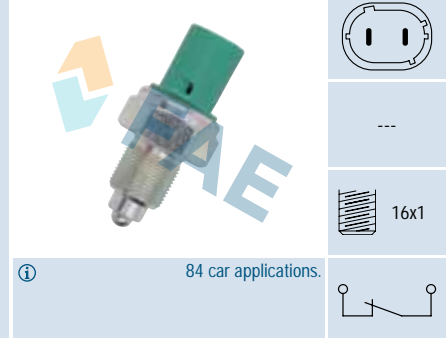

Ref. 41090

Suitable / Reemplaza:
Citroën 77.005.917.30
91.513.244
91.514.017
91.514.733
Peugeot 2257.17
Renault 77 00 591 730
77 00 732 506
77 01 348 716
77 02 112 857
Talbot 7700591730
9151324480
9151401780
Volvo 3416102
3416102-6

237 car applications.

Ref. 41170

Suitable / Reemplaza:
G.M. 90337100
Opel 1239267

110 car applications.

Ref. 41110

Suitable / Reemplaza:
Renault Trucks 5000788582

Truck applications.

Ref. 41180

Suitable / Reemplaza:
Renault 77 00 778 781

84 car applications.

Ref. 41120

Suitable / Reemplaza:
Iveco 93190310
MAN 81.25505.0636
81.25520.0050
M.B.Trucks 000 545 42 14
001 545 47 14
001 545 82 14
074 410 50 41
M. Ibérica 07902143-0
Pegaso 194.395
585.293. 623.071
Scania 1303471
370710
Steyr 990.12.71.0041
ZF 0501311818

Cabin and transmission switch.
Interruptor cabina y transmisión.
Interrupteur de la cabine et transmission.
Truck applications.

Ref. 41200

Suitable / Reemplaza:
Scania 328655

Truck applications.

Ref. 41130

Suitable / Reemplaza:
M.B.Trucks 000 545 70 09
364 545 71 09

Truck applications.

Ref. 41215

Suitable / Reemplaza:
Fiat 7579681
7674086
7696882

6 car applications.

Ref. 41140

Suitable / Reemplaza:
Scania 314572

Truck applications.

Ref. 41220

Suitable / Reemplaza:
Alfa Romeo 60808102
Fiat 7719976

46 car applications.