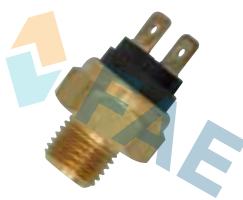

Ref. 36030

Suitable / Reemplaza:

BMW 12 63 2 241 342

107° - 97°

Models with Air Conditioned.
Modelos con Aire Acondicionado.
Modèles avec Air Conditionné.
8 car applications.