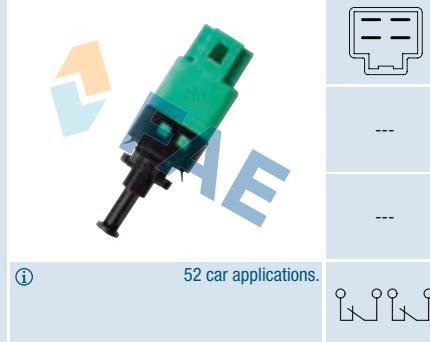

① 52 car applications.