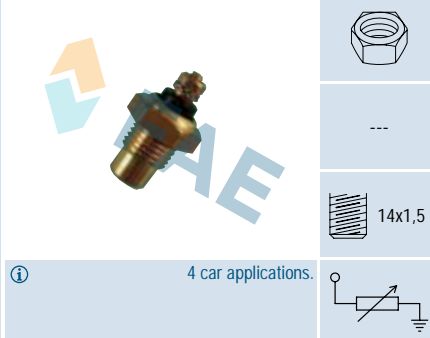

Ref. 30160

Suitable / Reemplaza:
M. Ibérica 194073001