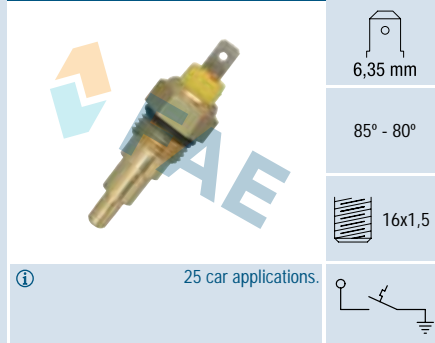

6,35 mm

85° - 80°

16x1,5

25 car applications.