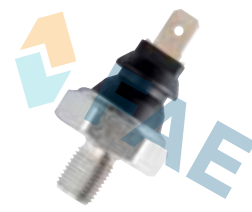

6,35 mm

PRESION
0,40

① 703 car applications.