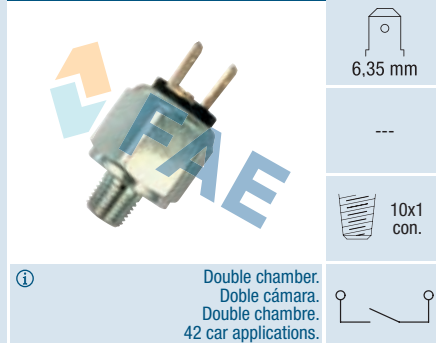

6.35 mm

10x1
con.

Double chamber.
Doble cámara.
Double chambre.
42 car applications.