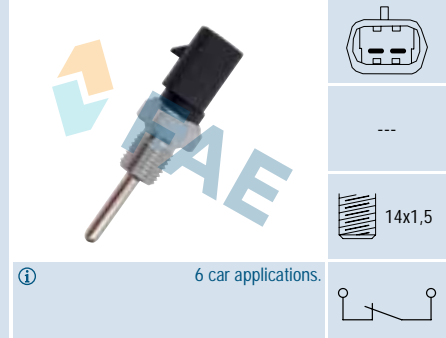

Ref. 41090

Suitable / Reemplaza:
Citroën 77.005.917.30
91.513.244
91.514.017
91.514.733
Peugeot 2257.17
Renault 77 00 591 730
77 00 732 506
77 01 348 716
77 02 112 857
Talbot 7700591730
9151324480
9151401780
Volvo 3416102
3416102-6

237 car applications.

Ref. 41170

Suitable / Reemplaza:
G.M. 90337100
Opel 1239267

110 car applications.

Ref. 41110

Suitable / Reemplaza:
Renault Trucks 5000788582

Truck applications.

Ref. 41180

Suitable / Reemplaza:
Renault 77 00 778 781

84 car applications.

Ref. 41120

Suitable / Reemplaza:
Iveco 93190310
MAN 81.25505.0636
81.25520.0050
M.B.Trucks 000 545 42 14
001 545 47 14
001 545 82 14
074 410 50 41
M. Ibérica 07902143-0
Pegaso 194.395
585.293. 623.071
Scania 1303471
370710
Steyr 990.12.71.0041
ZF 0501311818

Cabin and transmission switch.
Interruptor cabina y transmisión.
Interrupteur de la cabine et transmission.
Truck applications.

Ref. 41200

Suitable / Reemplaza:
Scania 328655

Truck applications.

Ref. 41130

Suitable / Reemplaza:
M.B.Trucks 000 545 70 09
364 545 71 09

Truck applications.

Ref. 41215

Suitable / Reemplaza:
Fiat 7579681
7674086
7696882

6 car applications.

Ref. 41140

Suitable / Reemplaza:
Scania 314572

Truck applications.

Ref. 41220

Suitable / Reemplaza:
Alfa Romeo 60808102
Fiat 7719976

46 car applications.