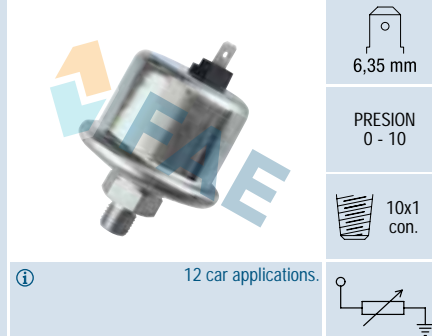

Ref. 14610

Suitable / Reemplaza:

VW 049 919 561
321 919 561 B