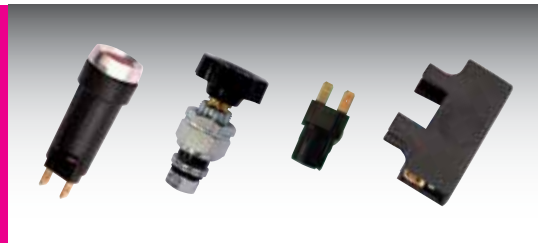

SWITCHES AND SENSORS

GAUGES, KITS, GADGETS, VARIOUS

9

GAUGES, KITS, GADGETS, VARIOUS

.....Pgs. 138 - 145