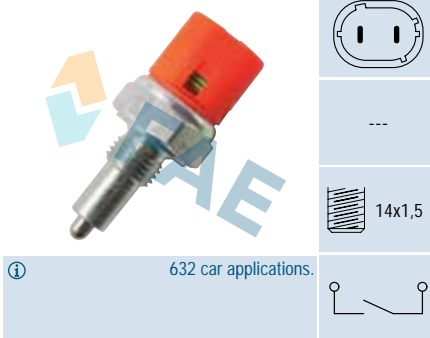

Ref. 40601 *NEW*

Suitable / Reemplaza:
Renault 77 00 422 630