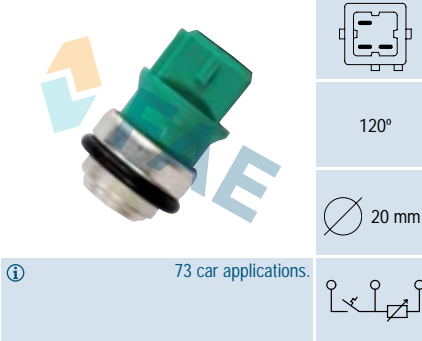

**Ref. 34425**

Suitable / Reemplaza:

Citroën 1338.42  
 Peugeot 1338.42

**Ref. 34375**

Suitable / Reemplaza:

MAN 81.27421.0099  
 81.27421.0125

**Ref. 34430**

Suitable / Reemplaza: