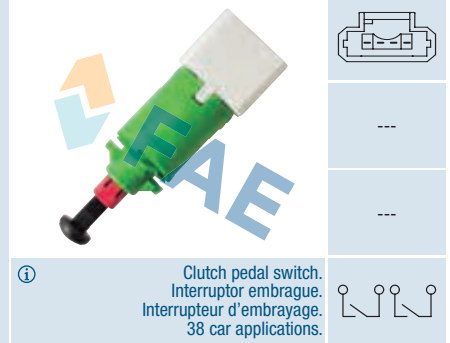

Ref. 24894 NEW

Suitable / Reemplaza:
Renault 25 32 514 56R

① Clutch pedal switch.
Interruptor embrague.
Interrupteur d'embrayage.
38 car applications.