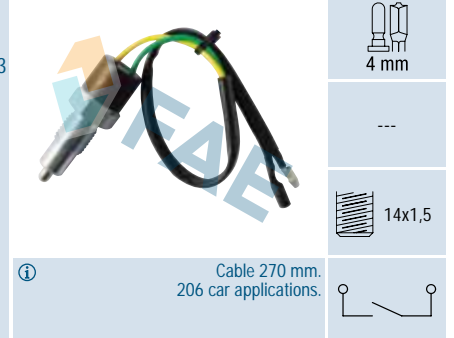

Cable 270 mm. 206 car applications.

Ref. 40520

Suitable / Reemplaza:  
 Alfa Romeo 60806108  
 60810259  
 60811423  
 Fiat 46410523  
 7588520  
 7615564

308 car applications.

Ref. 40581

Suitable / Reemplaza:  
 Rover IGM 500011