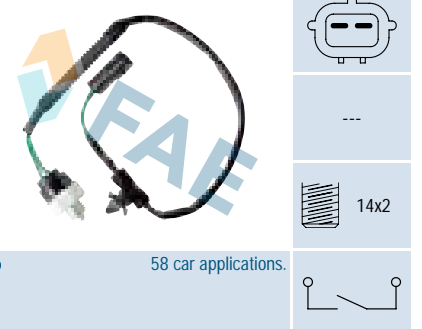

**Ref. 41249** *NEW*

 Suitable / Reemplaza:  
 Mitsubishi MD-738316  
 MD-528025

---

12x1,25

 Cable 190 mm.  
 1 car application.

**Ref. 41281** *NEW*

 Suitable / Reemplaza:  
 Mazda G5S2-17-640

---