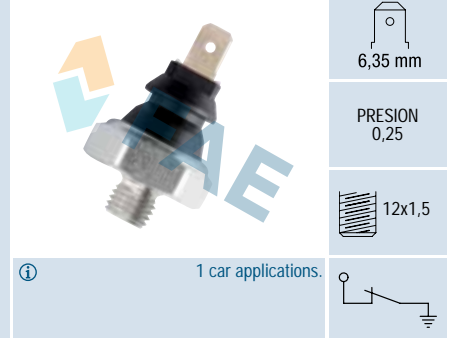

6,35 mm

PRESION
0,25

12x1,5

1 car applications.

Ref. 11410

Suitable / Reemplaza:

Alfa Romeo 60593847
60807764
Citroën 77.006.557.87
Dacia 005633298
6000036106
Fiat 4220161
4459907
5967744
Ford 3240239,8349
G.M. 08954566
09301012
1252506
Opel 1131.09
Peugeot 08 55 822 500
Renault 08 55 889 300
77 00 348 032
77 00 538 669,70
77 00 644 704
77 00 655 094
77 00 655 787
77 00 694 574
77 00 753 171
77 00 761 254
77 00 786 382
77 01 348 032,32
77 01 365 429,30
77 02 003 283
Saab 75 22 402
91 09 182
Seat 3933680
SE-022942000 A
Volvo 3277819-3
3342004-3