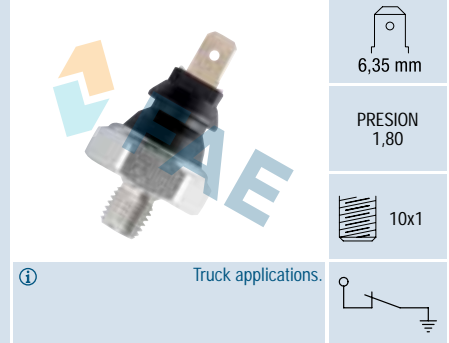

6,35 mm

PRESION
1,80

10x1

Truck applications.