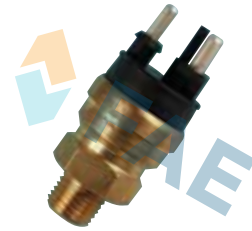

Ref. 34310

Suitable / Reemplaza:
Mercedes 006 545 91 24

100°

① 30 car applications.