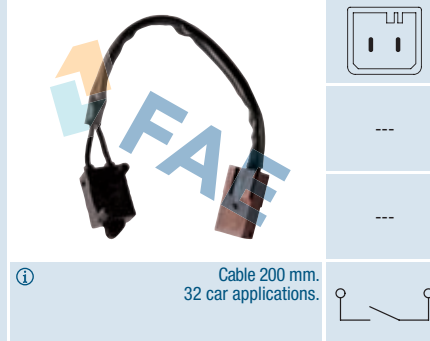

Cable 200 mm.
32 car applications.