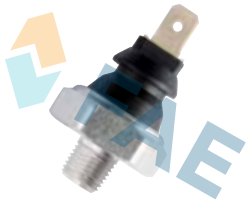

Ref. 10020

Suitable / Reemplaza:
Bosch 0344101072

PRESION
0,25 ÷ 0,50

① 4 car applications.

Ref. 10290

Suitable / Reemplaza:
Ebro 997070
997089

PRESION
0,60 ÷ 0,80

① Truck applications.

Ref. 10060

Suitable / Reemplaza:
Case IH 717576R91
DAF 0082445
1661431
Mercedes 001 542 38 17

PRESION
0,40

① 81 car applications.

Ref. 10610

Suitable / Reemplaza:
Holden 3782082001
Honda 37200-611-154
37200-657-154
Hyundai 94750-02600
Kia 94750-02600
94750-45001
Maruti 37820-82001
Mazda 0222-18-501
Sterling 126 126 000 20
126 126 000 21
Subaru 25240-KA050
42995-5500
Suzuki 37820-82001

PRESION
0,30

① 151 car applications.

Ref. 10160

Suitable / Reemplaza:
Universal

PRESION
0,25

① 2 car applications.

Ref. 11060

Suitable / Reemplaza:
Alfa Romeo 105480632300
60506902
60593846
Audi-VW 021 919 081
021 919 081 A
021 919 081 B
021 919 081 D
028 919 081
028 919 081 A
028 919 081 C
059 919 081
061 919 081
061 919 081 B
111 919 081
BMW 61 31 1 351 799
DAF 690 314
833 429
Faun 4790355
Hanomag 2918 342 M2
540 246 040
975 380 002
KHD CM10H4207
Massey. F. 2918342 M2
Mercedes 000 545 43 17
8663 386 5000
Porsche 901 613 571 01
Rover GPS 137
NUC 1007
Scania 532583
Skoda 110 094 203
115 094 200
Steyr 609 F07 01 33
610 00 09 0003

6,35 mm

PRESION
0,40

① 352 car applications.

Ref. 10200

Suitable / Reemplaza:
BMW 1 277 591
12 61 1 277 591
Citroën 5.403.215.Y
5.460.577
5.508.282
AY.B61.411.2A
Daewoo 6615423117
M.B.Trucks 005 542 90 17
661 542 3117
Ssangyong 6615423117

PRESION
0,50

① 81 car applications.

Ref. 11070

Suitable / Reemplaza:
Audi-VW 021 919 081 C
056 919 081 B
056 919 081 C
Porsche 911 606 230 00
911 613 571 01
Volvo 1257137-8

6,35 mm

PRESION
0,40

① 703 car applications.

Ref. 10250

Suitable / Reemplaza:
Mercedes 004 542 5917
Puch 721 115 013 2

PRESION
0,25 ÷ 0,50

① 49 car applications.