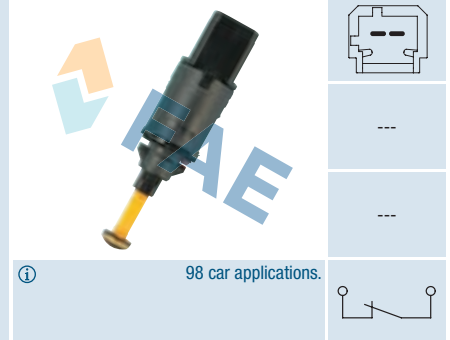

① 98 car applications.

Ref. 24891

Suitable / Reemplaza:
G.M. 91166991
91166991
Mitsubishi 86-14A108
MR-977585
Nissan 25320-00QAC
25320-00QAD
Opel 4408512
4408512
Renault 77 00 431 512
77 00 434 561
82 00 110 894
Smart (MCC) 4545450314
4545450314
334 car applications.