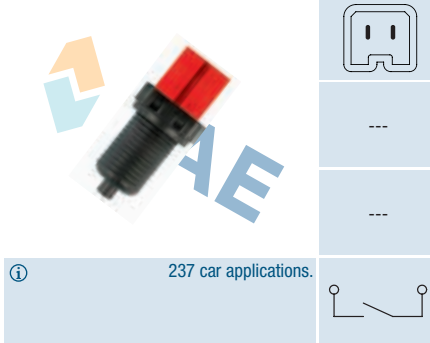

Ref. 24885

Suitable / Reemplaza:
Citroën 4534.27
4534.37
9622578880
9643184680
Fiat
4534.27
4534.37
Peugeot

① 237 car applications.