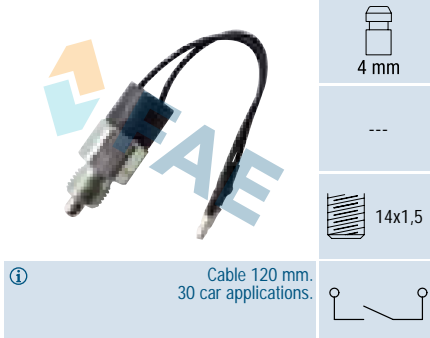

Cable 120 mm. 30 car applications.

Ref. 40585

Suitable / Reemplaza:
Honda 35600-P20-003