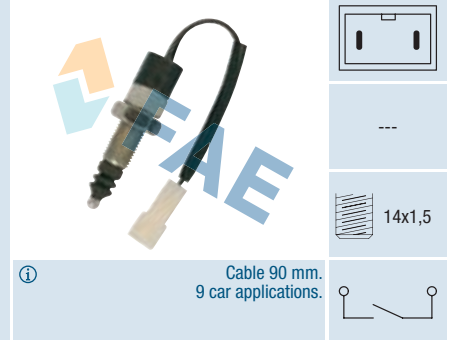

### Ref. 24250

Suitable / Reemplaza:

M. Ibérica 01500791-0

---

14x1,5

Cable 90 mm.  
9 car applications.