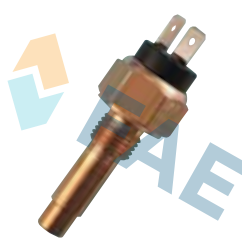

### Ref. 34150

Suitable / Reemplaza:  
 M.B.Trucks 002 542 73 17  
 007 542 09 17

100°

14x1,5

Truck applications.