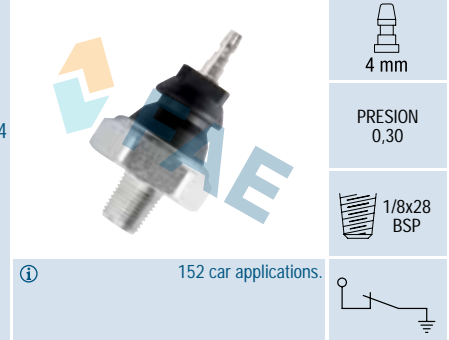

4 mm

PRESION
0,30

1/8x28
BSP

① 152 car applications.

Ref. 12160

Suitable / Reemplaza:

Peugeot 1131.19
Rover GPS 119
Talbot 0055442300
28669L
35703W
4455442300
SL-78173030