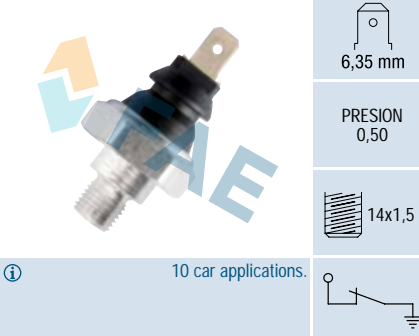

Ref. 12250

Suitable / Reemplaza:

Citroën 5.464.665
5.490.801
75.413.615
75.490.801
95.495.159
5495159

Fiat