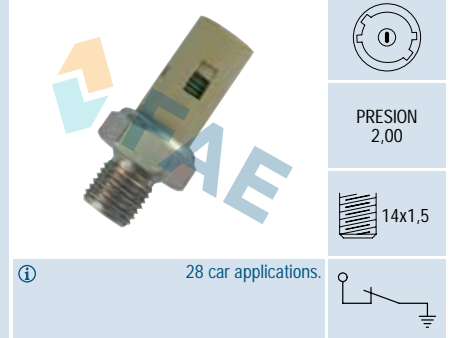

Ref. 12360

Suitable / Reemplaza:

Renault 77 00 771 827