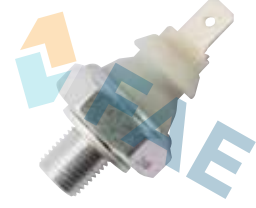

6,35 mm

PRESION
0,90

10x1

Contact normally OPEN.
Manocontacto modelo CONECTA.
Contact OUVERT.
361 car applications.

1