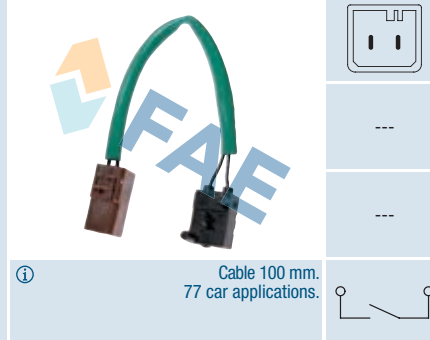

### Ref. 24905

Suitable / Reemplaza:

Citroën 2127.78  
Peugeot 2127.78

Cable 100 mm.  
77 car applications.