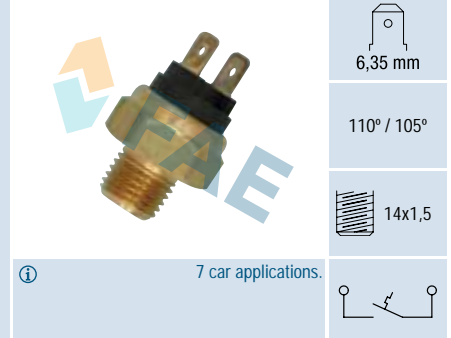

6,35 mm

110° / 105°

14x1,5

7 car applications.