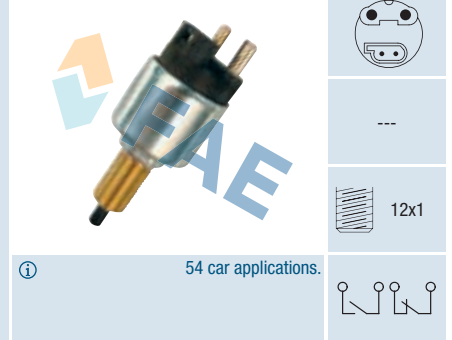

ⓘ 54 car applications.

Ref. 24454 NEW

Suitable / Reemplaza:

Nissan 25320-BC60A
25320-BC60B
25320-JY00A
Renault 25 32 0BC 60B
25 32 0JY 00A