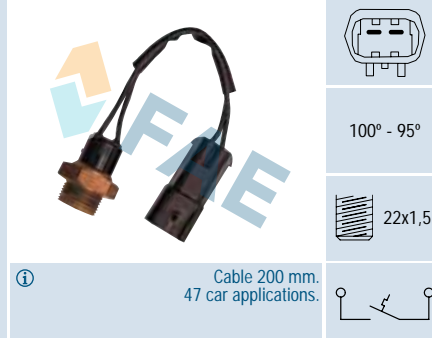

100° - 95°

① Cable 200 mm.
47 car applications.