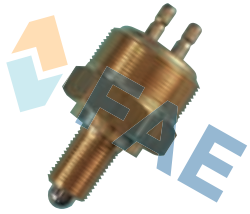

Ref. 25100

Suitable / Reemplaza:

M.B. Trucks 000 545 54 09
000 545 80 09
364 545 73 09

Commercial vehicles applications.