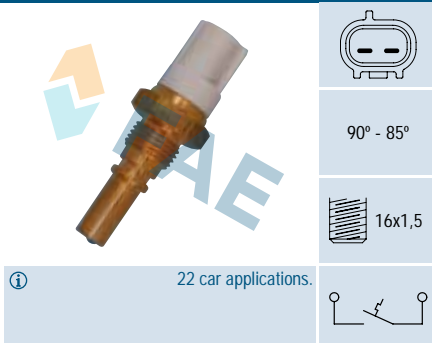

Ref. 36545

Suitable / Reemplaza:

Toyota 89428-20110

90° - 85°

22 car applications.

Ref. 36580

Suitable / Reemplaza:

Toyota 89428-14070