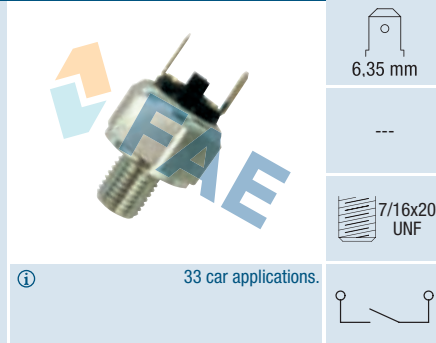

6.35 mm

7/16x20
UNF

33 car applications.