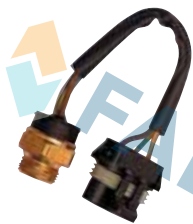

Ref. 38060

Suitable / Reemplaza:
G.M. 90336709
Opel 1341020

100° - 95°
110° - 105°

Cable 220 mm.
8 car applications.