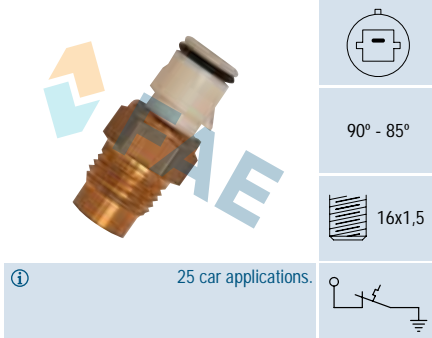

Ref. 36170

Suitable / Reemplaza:
Holden 8942820060
Toyota 89428-20060

90° - 85°

① 25 car applications.

Ref. 36220

Suitable / Reemplaza:
G.M. 90340497
Opel 1341018