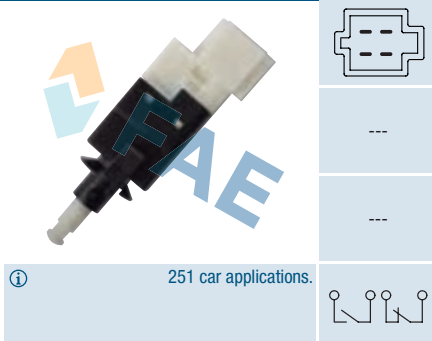

Ref. 24593 **NEW**

Suitable / Reemplaza:

Mercedes 001 545 67 09
001 545 96 09
VW 2E0 945 515 A
2E0 945 515 B