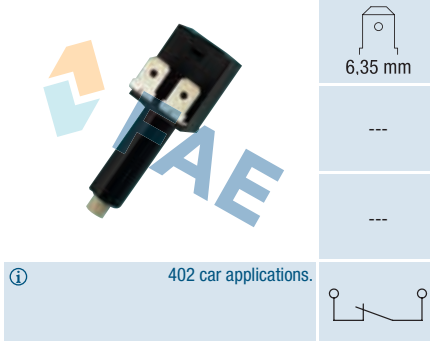

6,35 mm

---

402 car applications.

Ref. 24260

Suitable / Reemplaza:

Toyota 84340-12010
84340-12011
84340-12012
84340-22010
84340-22020
84340-22040
84340-30020
84340-30021
84340-30022
84340-30023