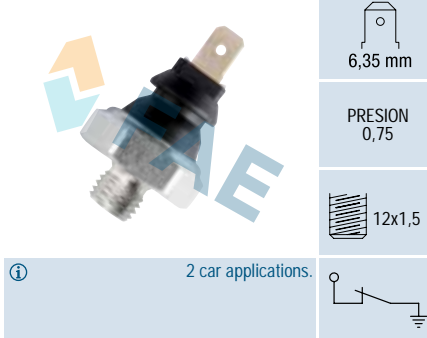

Ref. 11400

Suitable / Reemplaza:
Fiat 4151246

6,35 mm

PRESION
0,75

12x1,5

2 car applications.

Ref. 11460

Suitable / Reemplaza:
Universal