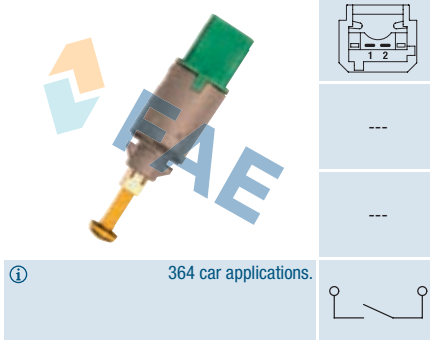

364 car applications.

Ref. 24905

Suitable / Reemplaza:

Citroën 2127.78
Peugeot 2127.78