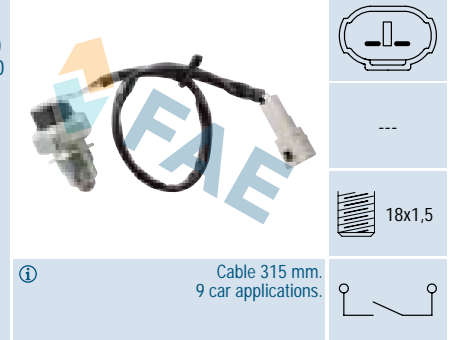

① Cable 315 mm.
9 car applications.

Ref. 40835

Suitable / Reemplaza:

- G.M. 9204032
- Nissan 25310-4A00B
- Opel 4700385
- Suzuki 37610-76G10
- 37610-76G10-000