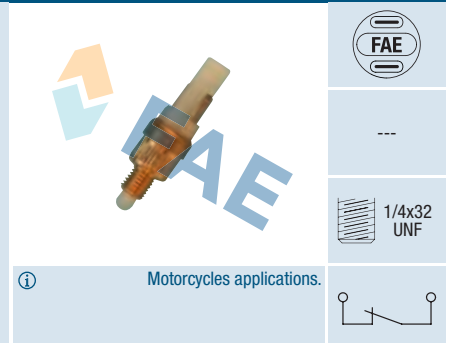

Ref. 24740

Suitable / Reemplaza:

Derbi
Universal motos

1/4x32 UNF

ⓘ Motorcycles applications.