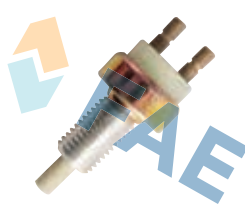

Ref. 25040

Suitable / Reemplaza:
G.M. 03458283
Opel 1240584