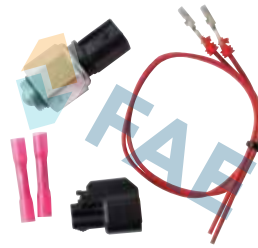

16x1

Cable 310 mm.  
 8 car applications.

**Ref. 40593**

Suitable / Reemplaza:  
**Volvo** 30713679

14x1,5

Cable 320 mm.  
 68 car applications.

**Ref. 40599 NEW**

Suitable / Reemplaza:  
**Volvo** 30787817