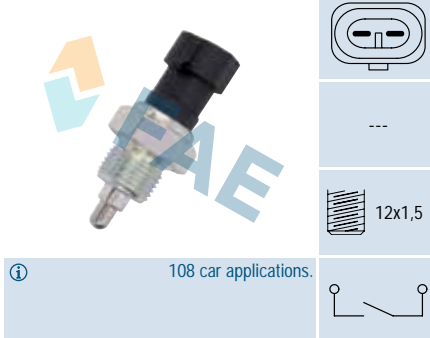

Ref. 40511

Suitable / Reemplaza:
G.M. 12486100
55583570
Opel 1239109
1239125

108 car applications.

Ref. 40580

Suitable / Reemplaza:
Honda 35600-689-003
35600-PA5-003, 13
35600-PB1-003
35600-PD2-003
35600-PE0-013
35600-PE1-951
35600-PG7-003
35600-PK5-003
Land Rover CDU51L
Rover BNP 3520, 4626
CDU 51
DBP 9237,9877
FDU 2766
UMB 100040