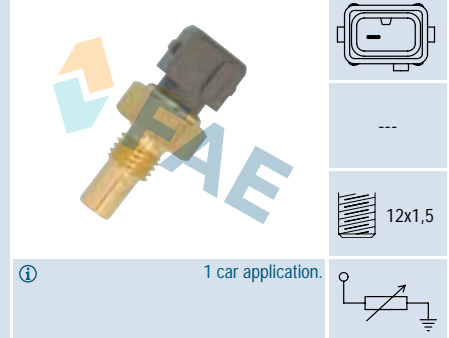

Ref. 32275

Suitable / Reemplaza:
BMW 1 404 699
12 61 1 404 699