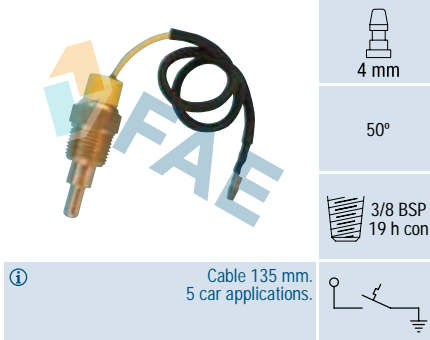

Ref. 36350

Suitable / Reemplaza:
Isuzu 8-94214-000-0

4 mm

50°

3/8 BSP
19 h con

① Cable 135 mm.
5 car applications.

Ref. 36400

Suitable / Reemplaza:
Hyundai 25360-37250
Mitsubishi MB-439576
MB-568959