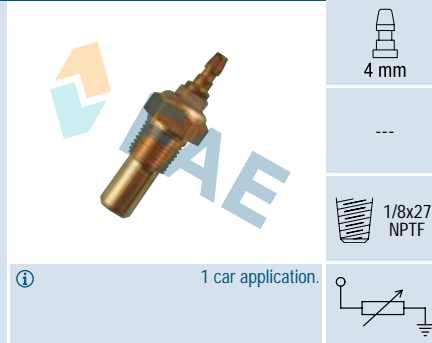

4 mm

1/8x27
NPTF

1 car application.