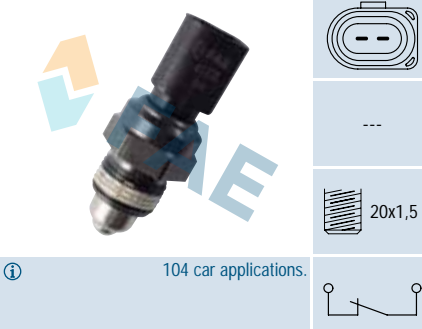

 Cable 300 mm.  
 8 car applications.

**Ref. 41270**

 Suitable / Reemplaza:  
 Audi-VW 02K 945 415

---

20x1,5

104 car applications.

**Ref. 41290**

 Suitable / Reemplaza:  
 Mercedes 203 545 01 06