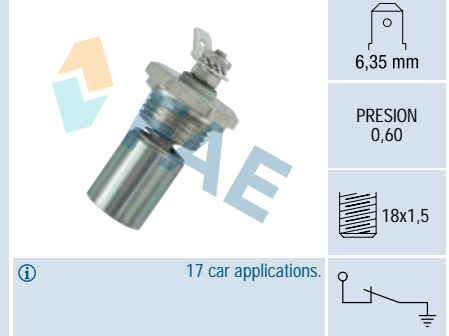

Suitable / Reemplaza:

Citroën 5.464.665  
5.490.801  
75.413.615  
75.490.801  
95.495.159  
5495159

Fiat

**Ref. 12340**

Suitable / Reemplaza:

Peugeot 1131.38

**Ref. 12260**

Suitable / Reemplaza: