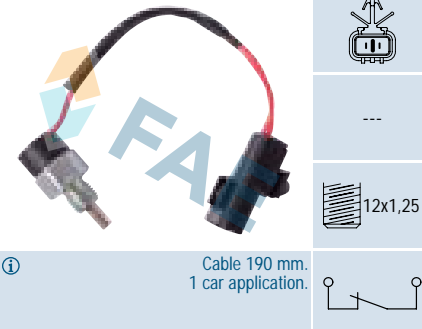

Ref. 41249 *NEW*

Suitable / Reemplaza:
Mitsubishi MD-738316
MD-528025

12x1,25

Cable 190 mm.
1 car application.