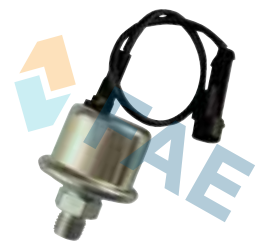

PRESION
0 - 8

14x1,5

① Cable 220 mm.
9 car applications.

Ref. 14100

Suitable / Reemplaza:

G.M. 10137647
94232115
Isuzu 8-10137-647-0
8-94232-115-2
Opel 1238903