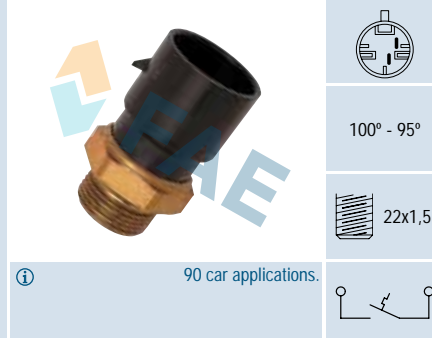

100° - 95°

① 90 car applications.