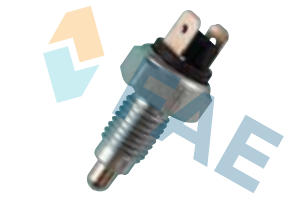

---

61 car applications.

**Ref. 40320**

Suitable / Reemplaza:  
**Fiat** 4418599  
 4455299  
**Seat** 3934555  
 3934556  
 3943832  
 4418599  
 SE-141952000 A

---

 Cable 240 mm.  
 9 car applications.

**Ref. 40410**