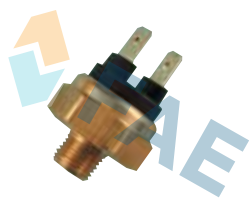

Ref. 35430

Suitable / Reemplaza:

Seat-VW 027 919 369 B

6,35 mm

45°

10x1

① 16 car applications.