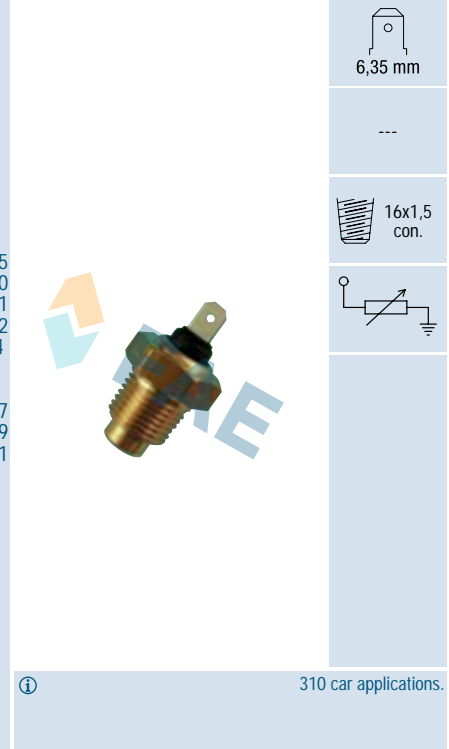

Ref. 31140

Suitable / Reemplaza:

Alfa Romeo 60813687
Fiat 3911470
3920759
4007872
4067872
4108672
4276954
4349082
4386700
4396700
4407984, 4409505
4411108, 4414600
4444652, 4448131
7588802, 7588882
7591297, 7727854
82199130
Lada 2101-38086000
Seat 3933797, 3933857
3934340, 3949879
4414600, 4448131
CA-947800.00
ED-947000.00
FC-947000.00
FD-947000.00
FD-947000.01
FD-947000.20
FD-947000.30
JA-947000.03
RF-947000.00
SE-021947000 A
SE-021947000 C
SE-131947000 A
Talbot 0060407500