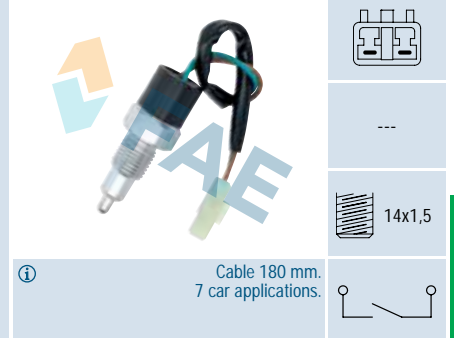

Cable 270 mm. 206 car applications.

Ref. 40520

Suitable / Reemplaza:  
 Alfa Romeo 60806108  
 60810259  
 60811423  
 Fiat 46410523  
 7588520  
 7615564

308 car applications.

Ref. 40581

Suitable / Reemplaza:  
 Rover IGM 500011