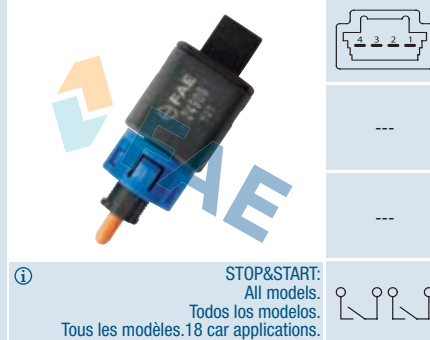

Ref. 24909 **NEW**

Suitable / Reemplaza:

Renault 25 32 527 10R

STOP&START:
All models.
Todos los modelos.
Tous les modèles. 18 car applications.