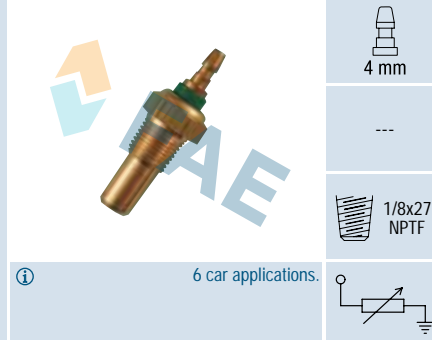

4 mm

1/8x27
NPTF

6 car applications.

Ref. 32427 **NEW**

Suitable / Reemplaza:

Citroën 1338 F0
Ford 1121670
1320256
1483838
1557880
1710153
1742823
1770525
9C11-6G004-DA
9C11-6G004-DB
9C11-6G004-DC
9C11-6G004-DD
XS7F-6G004-AB
XS7F-6G004-AC
XS7F-6G004-AD
Jaguar JDE 10862
JDE 3422
JDE 8253
Peugeot 1338.F0