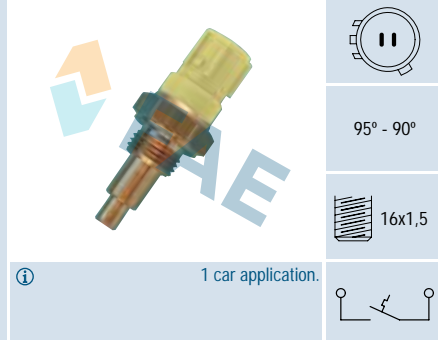

95° - 90°

16x1,5

① 1 car application.