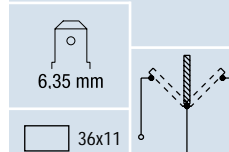

Suitable / Reemplaza:

Fiat 4132032
Seat HB-952700.01
HB-952700.02