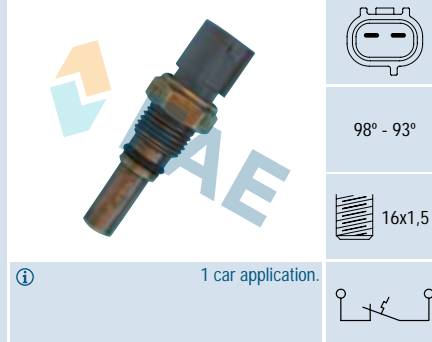

98° - 93°

1 car application.

Ref. 36520

Suitable / Reemplaza:

G.M. 96060143
96063056
96065661
Holden 1760070821
Suzuki 17600-70821
17680-60B10
17680-70B10