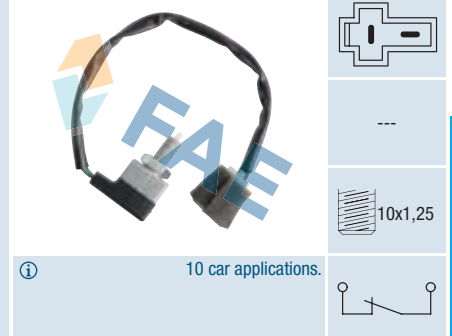

 Cable 150 mm.  
 31 car applications.

**Ref. 24546 NEW**
**Suitable / Reemplaza:**

**Hyundai** 93810-25100  
 93810-25300

10 car applications.

**Ref. 24542**
**Suitable / Reemplaza:**

**Hyundai** 93840-23900  
 93840-24000  
 93840-24100