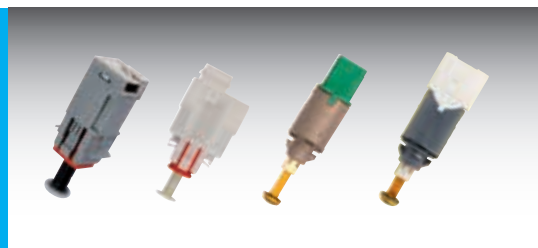

SWITCHES AND SENSORS

STOP LIGHT SWITCHES AND CLUTCH PEDAL

2

HYDRAULIC STOP LIGHT SWITCHES

.....

Pgs. 30 - 31

STOP LIGHT SWITCHES AND CLUTCH PEDAL

.....

Pgs. 32 - 50

PNEUMATIC STOP LIGHT SWITCHES

.....

Pgs. 51 - 52