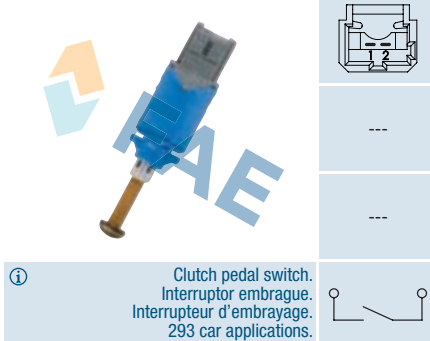

Clutch pedal switch.
Interruptor embrague.
Interrupteur d'embrayage.
293 car applications.

Ref. 24906

Suitable / Reemplaza:

Peugeot 2127.C7