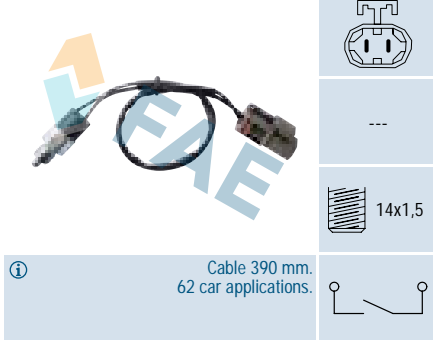

---

① Cable 250 mm.  
47 car applications.

**Ref. 40820**

Suitable / Reemplaza:

- Nissan 32005-2J000
- 32005-2J010
- 32005-33G14
- 32005-70E00
- 32005-70E10
- 32005-70E12
- 32005-70E20

① Cable 390 mm.  
62 car applications.