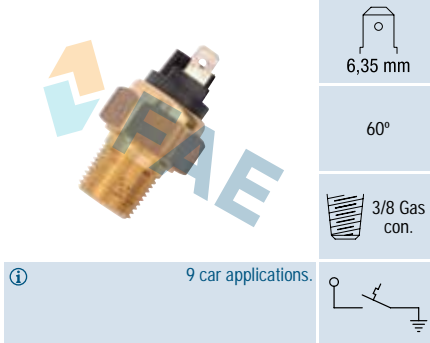

Ref. 35960

Suitable / Reemplaza:
Daihatsu 83440-87705-000

6,35 mm

60°

3/8 Gas
con.

9 car applications.