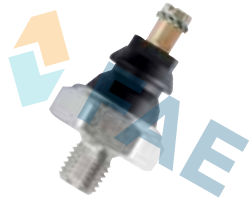

Ref. 10200

Suitable / Reemplaza:
BMW 1 277 591
12 61 1 277 591
Citroën 5.403.215.Y
5.460.577
5.508.282
AY.B61.411.2A
Daewoo 6615423117
M.B.Trucks 005 542 90 17
661 542 3117
Ssangyong 6615423117

PRESION
0,50

① 81 car applications.

Ref. 11070

Suitable / Reemplaza:
Audi-VW 021 919 081 C
056 919 081 B
056 919 081 C
Porsche 911 606 230 00
911 613 571 01
Volvo 1257137-8