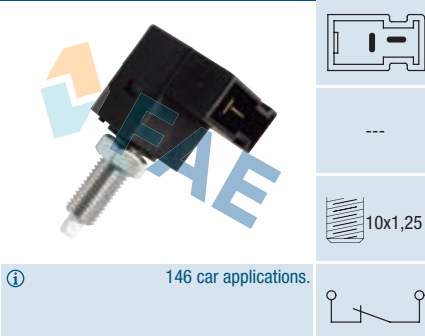

Ref. 24544 NEW

Suitable / Reemplaza:

Hyundai 93810-2E000
93810-38000
Kia 93810 2E000
93810 38000

146 car applications.

Ref. 24560

Suitable / Reemplaza:

Audi 443 945 515
8D0 911 807 A