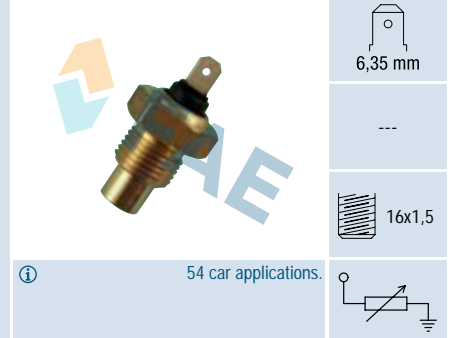

Ref. 31050

Suitable / Reemplaza:

Alfa Romeo 105000632200
105000632201
60515838
60515839
Fiat 4124626
4171667
Innocenti 34362106
Renault Trucks 0060536400
Seat 0003949879
Talbot 4881925027
BC-71446000

①

54 car applications.

Ref. 30260

Suitable / Reemplaza:

Citroën 79.102.475.07
0242.20
79 10 245 550
79 10 247 507
Fiat 7910247507
Peugeot 0242.20
79 10 245 550
79 10 247 507
Renault 77 00 767 336
77 01 348 143
79 10 245 551
79 10 245 553
Talbot 0521548200