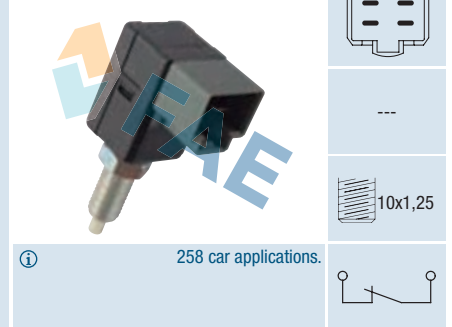

258 car applications.

Ref. 24541

Suitable / Reemplaza:

Hyundai 93810-21000
93810-21001
93810-21100
93810-21101
93810-24000
93810-25000
93810-29000
Mitsubishi 93810-21101
93810-24000