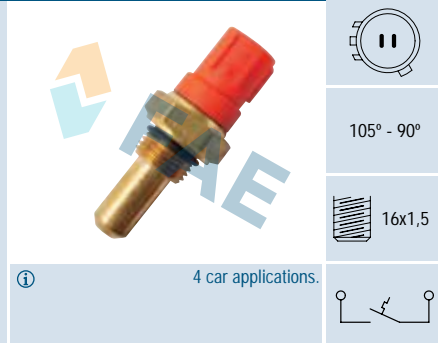

105° - 90°

16x1,5

① 4 car applications.

Models with Air Conditioned.
For oil temperature.
Modelos con Aire Acondicionado.
Para temperatura de aceite.
Modèles avec Air Conditionné.
Par température d'huile.