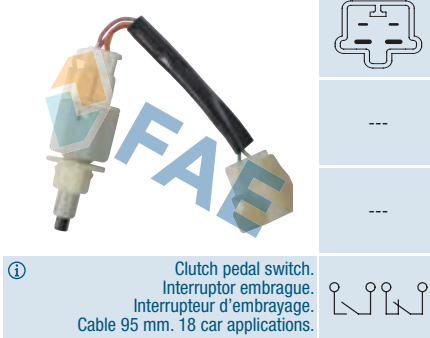

---

---

ⓘ 56 car applications.

**Ref. 24616 NEW**
**Suitable / Reemplaza:**
**Hyundai** 93810-29100

---

10x1,25

 ⓘ Cable 120 mm.  
 13 car applications.

**Ref. 24604 NEW**
**Suitable / Reemplaza:**
**Opel** 4706296  
**Suzuki** 37740-80G10-000