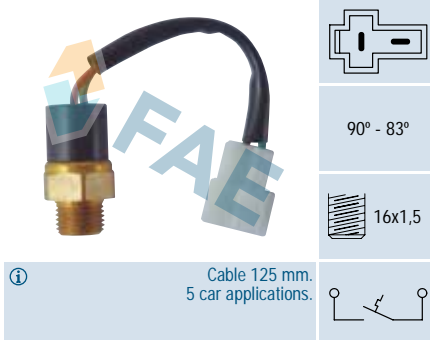

### Ref. 36360

Suitable / Reemplaza:  
Nissan 21595-01B00  
21595-03B60

90° - 83°

16x1,5

① Cable 125 mm.  
5 car applications.