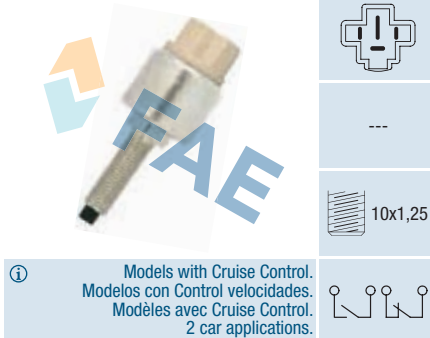

10x1,25

ⓘ Models with Cruise Control.
Modelos con Control velocidades.
Modèles avec Cruise Control.
2 car applications.

Ref. 24630

Suitable / Reemplaza:

Rover XMB 10003