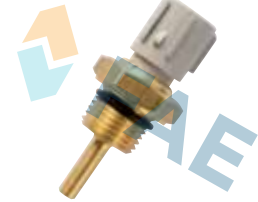

**Ref. 32530**

Suitable / Reemplaza:  
Rover GTR 202  
YCB 10008

---

14x1,25

① 3 car applications.

**Ref. 32590**

Suitable / Reemplaza:  
Honda 37760-PH7-003

---