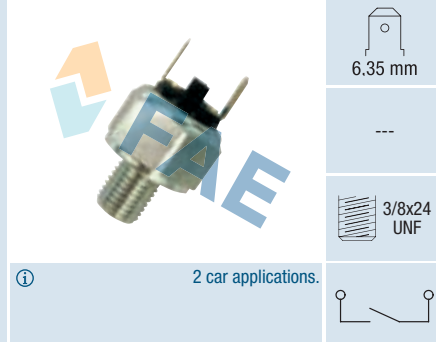

6.35 mm

3/8x24
UNF

2 car applications.