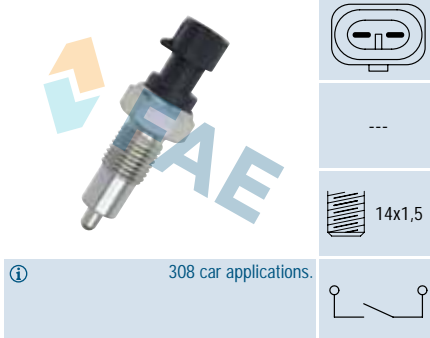

Cable 270 mm. 206 car applications.

Ref. 40520

Suitable / Reemplaza:  
 Alfa Romeo 60806108  
 60810259  
 60811423  
 Fiat 46410523  
 7588520  
 7615564

308 car applications.

Ref. 40581

Suitable / Reemplaza:  
 Rover IGM 500011