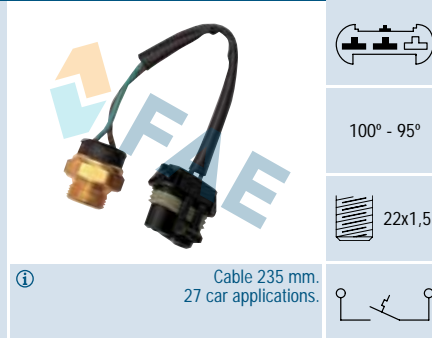

### Ref. 36210

Suitable / Reemplaza:  
G.M. 90346429  
Opel 1341012

100° - 95°

① Cable 235 mm.  
27 car applications.