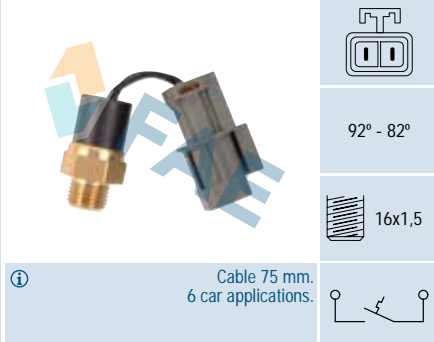

Ref. 37560

Suitable / Reemplaza:
Nissan 21595-36A00

92° - 82°

16x1,5

Cable 75 mm.
6 car applications.

Ref. 37620

Suitable / Reemplaza:
Mazda BJ01-18-840
E508-18-840 A
F8B5-18-840 A