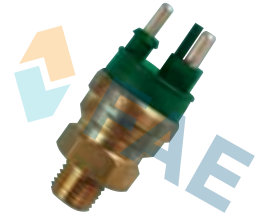

Ref. 38130

Suitable / Reemplaza:
Mercedes 006 545 45 24

105° - 100°
115° - 105°

17 car applications.