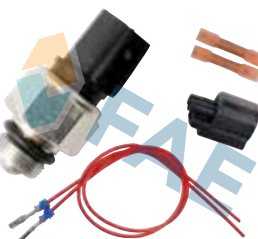

16x1

Cable 310 mm.  
 8 car applications.

**Ref. 40593**

Suitable / Reemplaza:  
**Volvo** 30713679

14x1,5

Cable 320 mm.  
 68 car applications.

**Ref. 40599 NEW**

Suitable / Reemplaza:  
**Volvo** 30787817