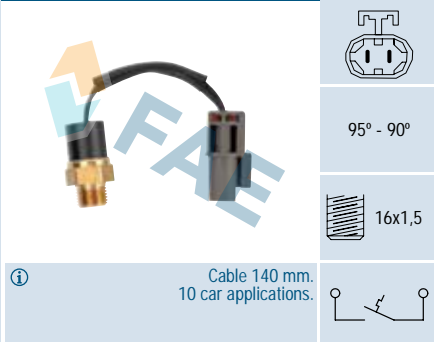

Ref. 37530

Suitable / Reemplaza:
Nissan 21595-60A00

95° - 90°

16x1,5

Cable 140 mm.
10 car applications.

Ref. 37580

Suitable / Reemplaza:
Citroën 96.064.561
Peugeot 1264.26
1264.37
1264.40