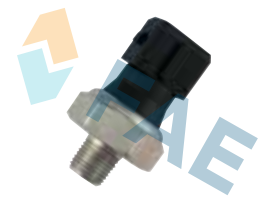

Suitable / Reemplaza:  
Honda 37240-P5T-G00  
Land Rover NUC10003  
Rover GPS 135  
NUC 10003

PRESION  
0,351/8x27  
NPTF

① 77 car applications.

**Ref. 12440**

Suitable / Reemplaza:  
Fiat 7710823  
7710824