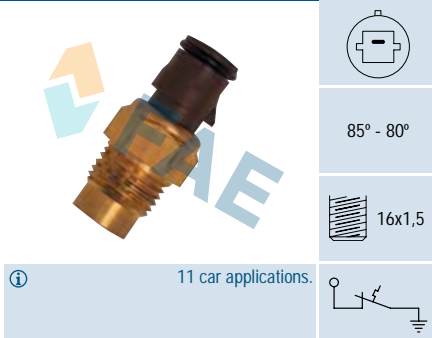

Ref. 36160

Suitable / Reemplaza:
Toyota 89428-10090
89428-10100
89428-10110

85° - 80°

① 11 car applications.

Ref. 36210

Suitable / Reemplaza:
G.M. 90346429
Opel 1341012