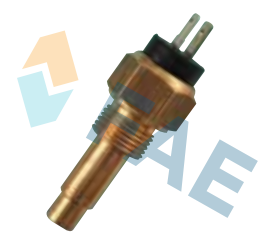

Ref. 34190

Suitable / Reemplaza:
Renault Trucks 5000082670

5 / 6,35 mm

100°

18x1,5

Truck applications.