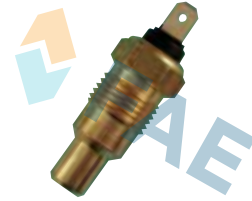

### Ref. 31400

Suitable / Reemplaza:  
Nissan 25080-G9501  
25080-G9600  
25080-G9602

6,35 mm

---

5/8x18  
UNF

① With Jaeger instruments.  
Con instrumentos Jaeger.  
Avec instrumentation Jaeger.  
7 car applications.