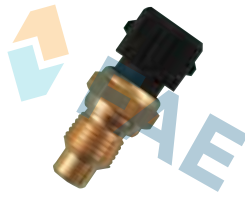

Ref. 32530

Suitable / Reemplaza:
Rover GTR 202
YCB 10008

14x1,25

① 3 car applications.