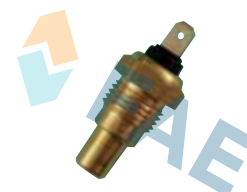

Ref. 31650

Suitable / Reemplaza:

Nissan 25080-89907

6,35 mm

12x1,25

① 43 car applications.