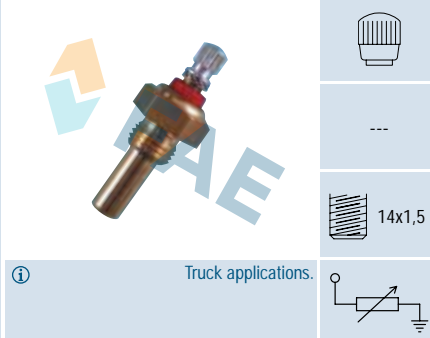

### Ref. 30130

Suitable / Reemplaza:  
M.B.Trucks001 542 23 17  
Pegaso 550.981

①

Truck applications.