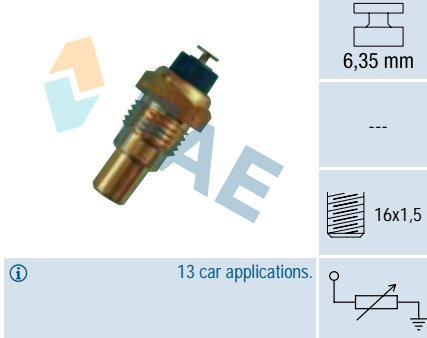

Ref. 32210

Suitable / Reemplaza:

G.M. 94235691
94237861
Isuzu 8-94235-691-0
8-94237-861-0