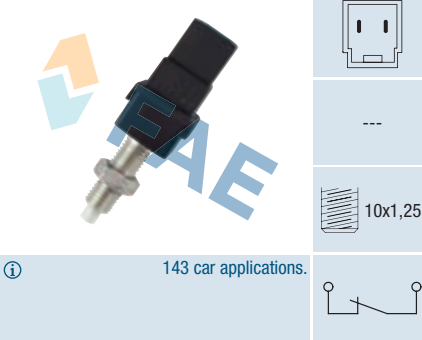

Ref. 24450

Suitable / Reemplaza:

G.M. 94118754
94362930
1953659
Ford
Isuzu 8-94118-754-0
8-94118-754-1
8-94362-930-0
Nissan 25320-01B00
25320-0T000
25320-21P00
25320-75A00
Opel 1240552
Subaru 83311-AA010

ⓘ 143 car applications.

Ref. 24470

Suitable / Reemplaza:

Mercedes 000 545 87 09