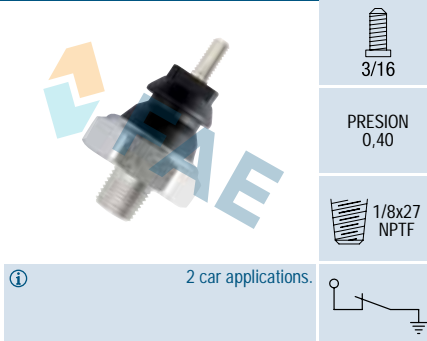

Ref. 12180

Suitable / Reemplaza:

Ford 1509962
DO RY 9278 A
Rover GPS 107
GPS 116

3/16

PRESION
0,40

1/8x27
NPTF

① 2 car applications.