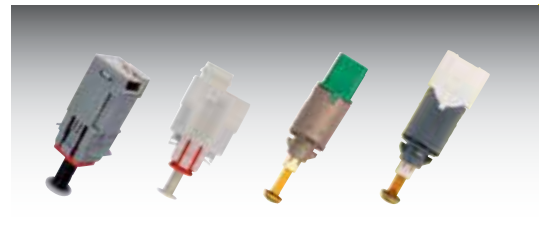

2 STOP LIGHT SWITCHES AND CLUTCH PEDAL

2