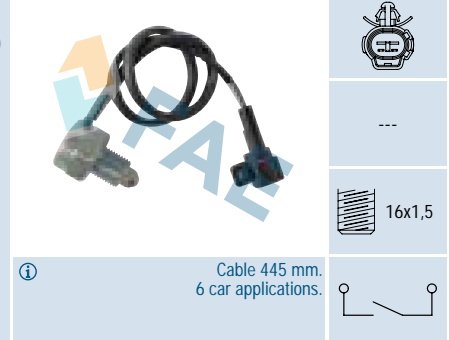

Ref. 40843 *NEW*

Suitable / Reemplaza:

- Suzuki 24731-62JE0-000
- Toyota 84540-52060

① Cable 445 mm.
6 car applications.