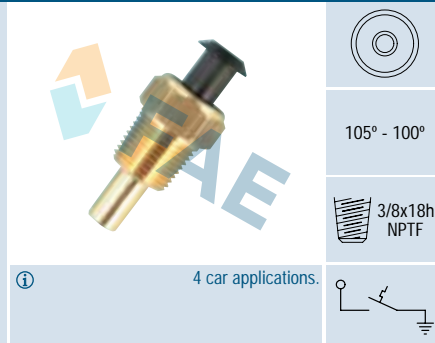

105° - 100°

3/8x18h
NPTF

4 car applications.