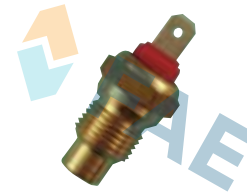

Ref. 31590

Suitable / Reemplaza:

Fiat 7542186
7548005
7588803
7588883

6,35 mm

14x1,25

① 29 car applications.