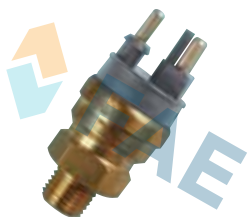

Ref. 38140

Suitable / Reemplaza:
Mercedes 006 545 61 24

105° - 100°
120° - 115°

17 car applications.