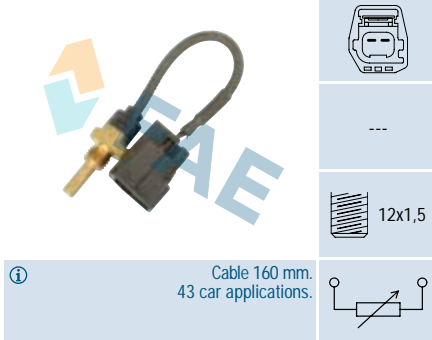

Ref. 32425

Suitable / Reemplaza:
Volvo 9125463

12x1,5

Cable 160 mm.
43 car applications.

Ref. 32460

Suitable / Reemplaza:
Land Rover AMR 2273
AMR 3321