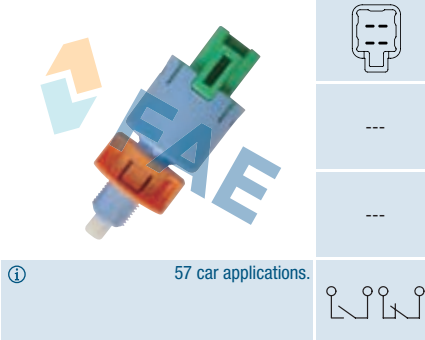

Ref. 24693 NEW

Suitable / Reemplaza:

Citroën 4534 68
Mitsubishi 86-14A111
Peugeot 4534.68
Toyota 84340-69075

ⓘ 57 car applications.

Ref. 24720

Suitable / Reemplaza:

Daihatsu 84340-87401-000
Ford 3922097
E8GY-13480-B
FOBZ-13480-B
UH71-66490
G.M. XM34-13480-BA
94840335
94849185
94851307
96058582
Holden 3774060D00
3774060D01
8434030030
8434030040
8434032030
Hyundai 93810-1C100
93810-22100
93810-28000
Kia 0B001 66490 B
0B001 66490 C
93810 22100
KKY01 66490
MB002 66490 A
MDX50 66490
Mazda B001-66-490
B001-66-490 A
B001-66-490B
B002-66-490
B002-66-490 A
UH71-66-490
Mitsubishi MB-229024
MB-435457
MR-122560
MR-329967
Nissan 25320-0B000
Peugeot 2189.23