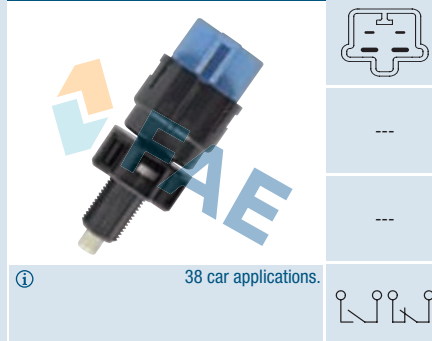

Ref. 24602 **NEW**

Suitable / Reemplaza:

Honda 36750-S5A-J01
36750-S5A-J02
36750-SDA-A01
36750-SDA-A02
36750-SJA-003
36750-SJA-013
36750-SMA-003