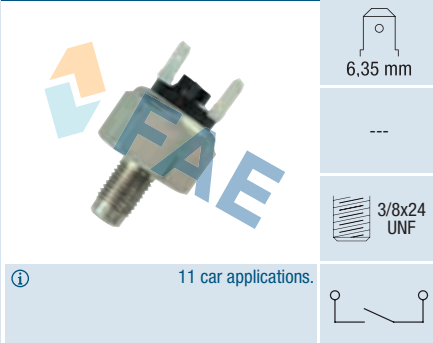

Ref. 21030

Suitable / Reemplaza:

Rover 122 779
132 569
SAV 9283

6.35 mm

3/8x24
UNF

11 car applications.

Ref. 21080

Suitable / Reemplaza:

Mercedes 000 545 01 09
000 545 46 09
6001 385 0100
Pegaso 113945515H
VW 113 945 515 H