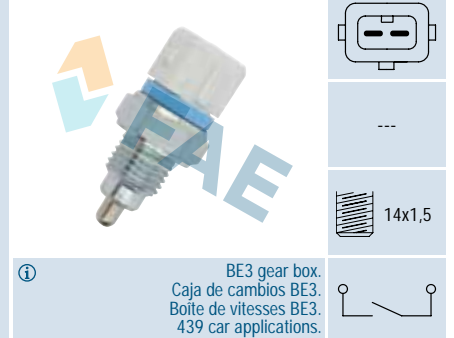

Ref. 40601 *NEW*

Suitable / Reemplaza:
Renault 77 00 422 630

632 car applications.

Ref. 40640

Suitable / Reemplaza:
BMW
1 221 706
23 14 1 221 706
23 14 1 434 584
23 14 7 506 637
23 14 7 524 811
7 506 637
7 524 811
Jaguar
XR8 377 04
XR8 6412
Mini
23 14 0 396 403
23 14 0 409 754
23 14 7 524 811

422 car applications.

Ref. 40605 *NEW*

Suitable / Reemplaza:
G.M. 9161022
Nissan 32005-00QAB
77008-08088
Opel 4500722
Renault 77 00 808 088

110 car applications.

Ref. 40650

Suitable / Reemplaza:
Citroën 96.018.108
2257.33
2257.41
Fiat 9601810880
Peugeot 2257.33
2257.41

BE3 gear box.
Caja de cambios BE3.
Boîte de vitesses BE3.
439 car applications.

Ref. 40610

Suitable / Reemplaza:
M.B.Trucks 000 545 50 11
344 545 01 06
345 545 70 06

31 car applications.

Ref. 40655

Suitable / Reemplaza:
Seat-VW 002 945 415

60 car applications.

Ref. 40620

Suitable / Reemplaza:
G.M. 7316598

1 car application.

Ref. 40660

Suitable / Reemplaza:
Rover UMB 10003
Seat-VW 020 945 415 A
002 945 415 B
Skoda 005 566 119

403 car applications.

Ref. 40630

Suitable / Reemplaza:
Lada 2121-3710180

8 car applications.

Ref. 40661

Suitable / Reemplaza:
VW 008 945 415

28 car applications.