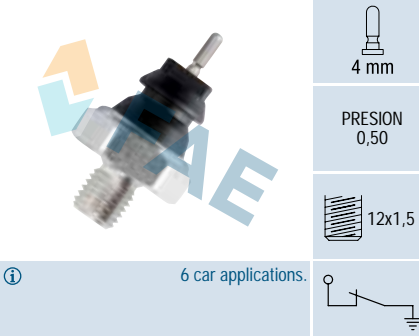

Ref. 12280

Suitable / Reemplaza:

Citroën 5.406.215