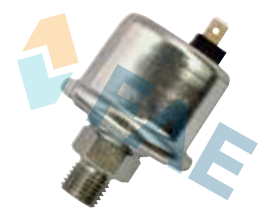

Ref. 14770

Suitable / Reemplaza:
Renault Trucks 00 28 746 116
28 74 6116
40 21 692 140
50 00 083 268

6,35 mm

PRESION
0 - 10

Truck applications.