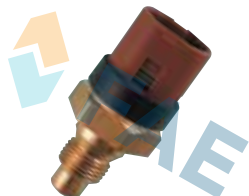

Ref. 34100

Suitable / Reemplaza:

Renault 77 00 810 879

120°

① 101 car applications.