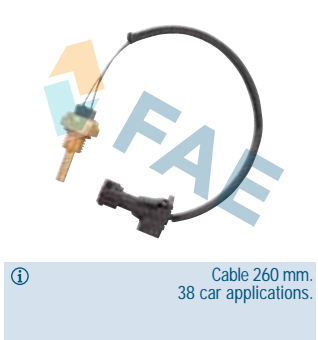

### Ref. 32740

Suitable / Reemplaza:  
Saab 91 82 205

Cable 260 mm.  
38 car applications.