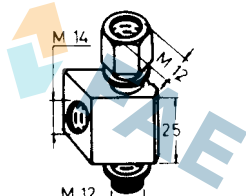

Suitable / Reemplaza:

—	—
—