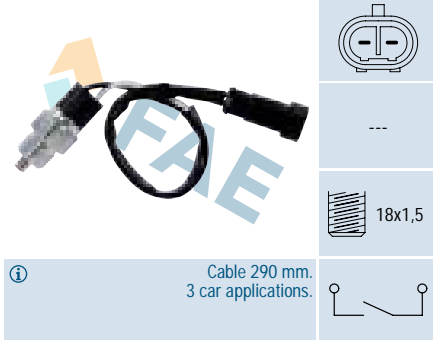

① 490 car applications.

**Ref. 40843 *NEW***

Suitable / Reemplaza:

- Suzuki 24731-62JE0-000
- Toyota 84540-52060

① Cable 445 mm.  
6 car applications.

**Ref. 40831**

Suitable / Reemplaza:

- Fiat 46817710
- 55189238