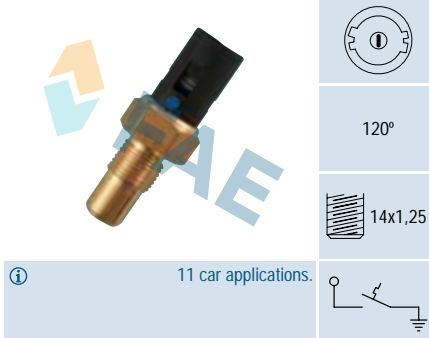

Ref. 35750

Suitable / Reemplaza:
Renault 77 00 809 907

120°

14x1,25

11 car applications.

Ref. 35810

Suitable / Reemplaza:
Volvo 3435172-6