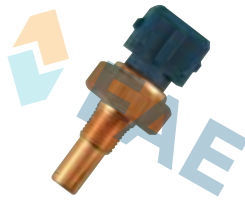

### Ref. 32510

Suitable / Reemplaza:  
Mercedes 008 542 56 17  
VW 062 919 501

---

14x1,5

12 car applications.

**Ref. 32520**

Suitable / Reemplaza:  
Rover GTR 198

---