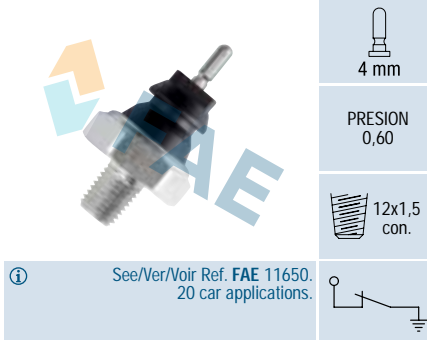

4 mm

PRESION
0,60

12x1,5
con.

① See/Ver/Voir Ref. FAE 11650.
20 car applications.

Ref. 12240

Suitable / Reemplaza:

Daihatsu 83530-30060
83530-87102
83530-87201
83530-87701
83530-87703
83530-87706
G.M. 04024251
94021127
94847544
Innocenti 553321200
Isuzu 9-82720-208-2
9-82720-209-0
9-82720-209-1
9-82720-209-2
Kia KK150-18501 D
Mazda 0866-18-501 A
2691-18-501 A
D27Z-92-78A
E503-18-501
E5D3-18-501
E5D3-18-510
Opel 1252567
Toyota 83530-30010, 20
83530-30021, 22
83530-30040
83530-30042
83530-30050
83530-30060
83530-30250
83530-36010
83530-36011
83530-36017
88645-30250