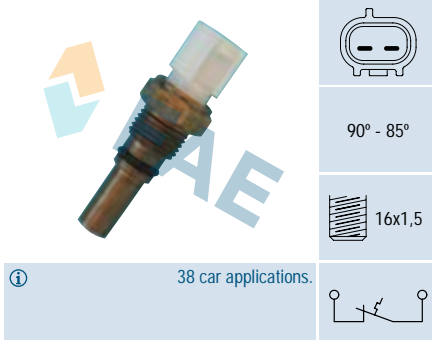

Ref. 36540

Suitable / Reemplaza:

Toyota 89428-33010

90° - 85°

38 car applications.

Ref. 36570

Suitable / Reemplaza:

Toyota 89428-15020
89428-15030