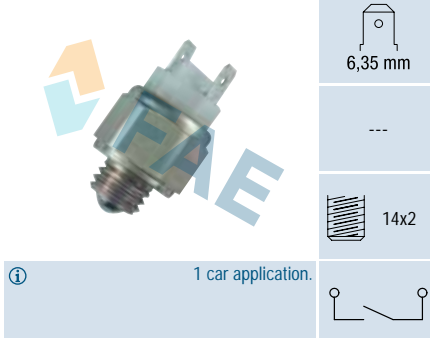

Ref. 40620

Suitable / Reemplaza:
G.M. 7316598

1 car application.

Ref. 40660

Suitable / Reemplaza:
Rover UMB 10003
Seat-VW 020 945 415 A
002 945 415 B
Skoda 005 566 119