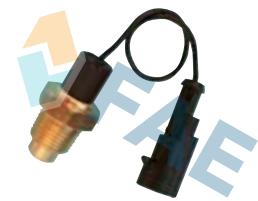

Ref. 32610

Suitable / Reemplaza:
Fiat 7760549

16x1,5
con.

① Cable 177 mm.
1 car application.