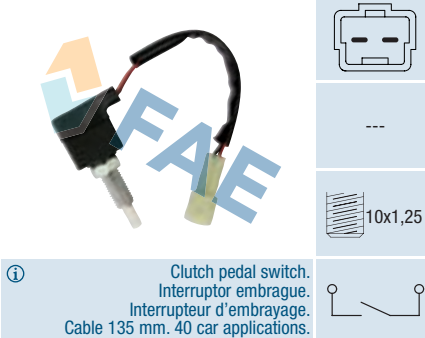

 Cable 150 mm.  
 31 car applications.

**Ref. 24546 NEW**
**Suitable / Reemplaza:**

**Hyundai** 93810-25100  
 93810-25300

10 car applications.

**Ref. 24542**
**Suitable / Reemplaza:**

**Hyundai** 93840-23900  
 93840-24000  
 93840-24100