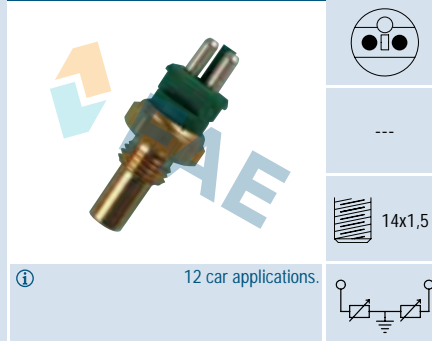

### Ref. 32510

Suitable / Reemplaza:  
Mercedes 008 542 56 17  
VW 062 919 501

---

14x1,5

12 car applications.

**Ref. 32520**

Suitable / Reemplaza:  
Rover GTR 198

---