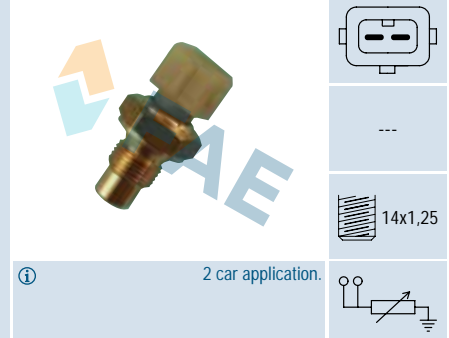

Ref. 32280

Suitable / Reemplaza:
Citroën 0242.64
Peugeot 0242.64