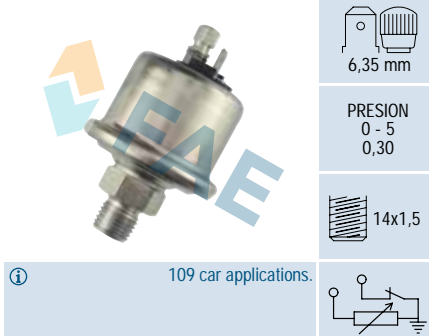

Ref. 14560

Suitable / Reemplaza:

G.M. 09279853
90040918
Opel 1252553
1252558