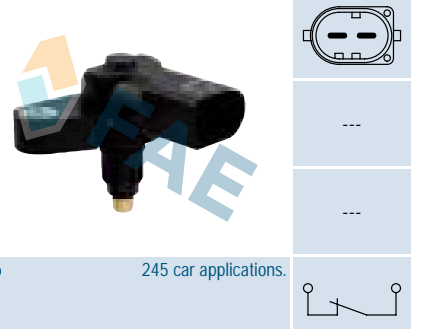

 Cable 300 mm.  
 8 car applications.

**Ref. 41270**

 Suitable / Reemplaza:  
 Audi-VW 02K 945 415

---

20x1,5

104 car applications.

**Ref. 41290**

 Suitable / Reemplaza:  
 Mercedes 203 545 01 06