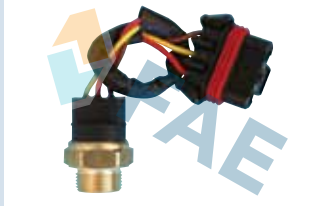

### Ref. 38300

Suitable / Reemplaza:  
G.M. 90355880  
Opel 1338504

100° - 95°  
110° - 105°

Cable 230 mm.  
4 car applications.