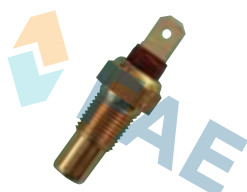

6,35 mm

1/8x28
BSP

① 203 car applications.