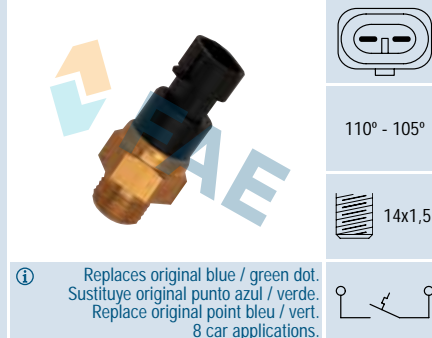

110° - 105°

① Replaces original blue / green dot.
Sustituye original punto azul / verde.
Replace original point bleu / vert.
8 car applications.