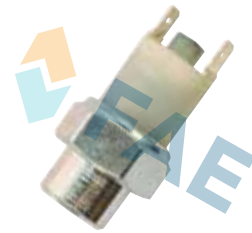

Ref. 18060

Suitable / Reemplaza:
Renault Trucks 0024518000
Talbot 0024518000

6,35 mm

PRESION
2,80

12x1,5

Truck applications.