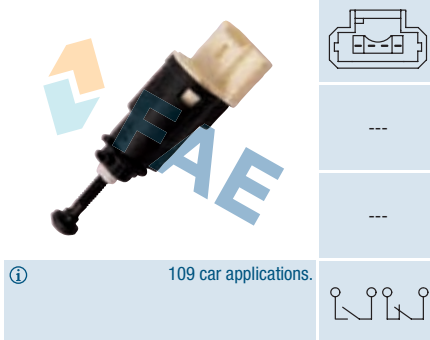

Ref. 24903

Suitable / Reemplaza:

Dacia 8200276361
Renault 82 00 276 361

109 car applications.