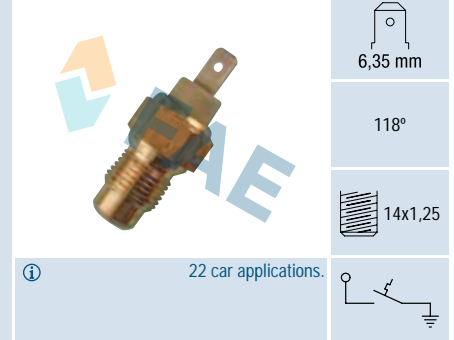

Ref. 35260

Suitable / Reemplaza:

Citroën 96.012.089
Peugeot 0242.72