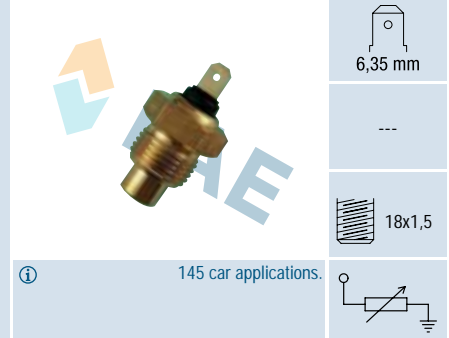

Ref. 30130

Suitable / Reemplaza:
M.B.Trucks001 542 23 17
Pegaso 550.981

①

Truck applications.

Ref. 31020

Suitable / Reemplaza:

Citroën 75.413.327
95.494.830
95.548.678
95.566.070
95.581.212
5494830
Fiat 0242.14
Peugeot 0242.40
Renault 60 00 001 355
77 00 503 200
77 01 349 086
77 02 002 661
Talbot 7810240000

①

145 car applications.

Ref. 30160

Suitable / Reemplaza:
M. Ibérica 194073001

①

4 car applications.

Ref. 31050

Suitable / Reemplaza:

Alfa Romeo 105000632200
105000632201
60515838
60515839
Fiat 4124626
4171667
Innocenti 34362106
Renault Trucks 0060536400
Seat 0003949879
Talbot 4881925027
BC-71446000

①

54 car applications.

Ref. 30260

Suitable / Reemplaza:

Citroën 79.102.475.07
0242.20
79 10 245 550
79 10 247 507
Fiat 7910247507
Peugeot 0242.20
79 10 245 550
79 10 247 507
Renault 77 00 767 336
77 01 348 143
79 10 245 551
79 10 245 553
Talbot 0521548200

①

25 car applications.

Ref. 31110

Suitable / Reemplaza:

G.M. 02877229
Jaguar C15 472
M. Ibérica ST-410884-C
Opel 1342557
Rover 13H 5602
161 510
555 843
560 794
560 794 K1
E1C 9988
GTR 111

①

12 car applications.

Ref. 30280

Suitable / Reemplaza:
Citroën 91.517.505
Peugeot 0242.50

①

1 car application.

Ref. 31140

Suitable / Reemplaza:

Alfa Romeo 60813687
Fiat 3911470
3920759
4007872
4067872
4108672
4276954
4349082
4386700
4396700
4407984, 4409505
4411108, 4414600
4444652, 4448131
7588802, 7588882
7591297, 7727854
82199130
Lada 2101-38086000
Seat 3933797, 3933857
3934340, 3949879
4414600, 4448131
CA-947800.00
ED-947000.00
FC-947000.00
FD-947000.00
FD-947000.01
FD-947000.20
FD-947000.30
JA-947000.03
RF-947000.00
SE-021947000 A
SE-021947000 C
SE-131947000 A
Talbot 0060407500

①

310 car applications.

Ref. 30300

Suitable / Reemplaza:

M.B.Trucks345 542 77 17
Scania 1112819
309065

①