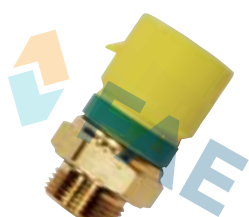

Ref. 38210

Suitable / Reemplaza:
G.M. 90341759
Opel 1341033

88° - 83°
95° - 90°

15 car applications.