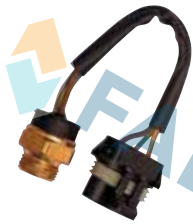

Ref. 38050

Suitable / Reemplaza:
G.M. 90336709
Opel 1341019

95° - 90°
105° - 100°

Cable 220 mm.
3 car applications.