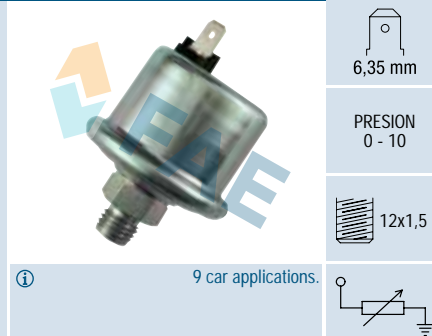

Ref. 14640

Suitable / Reemplaza:

Renault Trucks 00 22 498 400