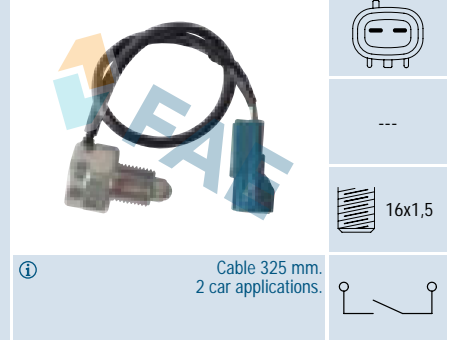

Ref. 40841 *NEW*

Suitable / Reemplaza:

- Toyota 84540-52020

① Cable 325 mm.
2 car applications.

Ref. 40825

Suitable / Reemplaza:

- Ford 4496964
- 4813418
- 5L84-15520-AA
- 5L8Z-15520-AA
- 8L84-15520-AA
- Hyundai 93860-39900
- Mazda AC05-17-640
- AC05-17-640 A
- Nissan 32005-6J000
- 32005-6J001
- 32005-6J00A
- 32005-95FOA
- Renault 32 00 56J 000
- 32 00 56J 00A