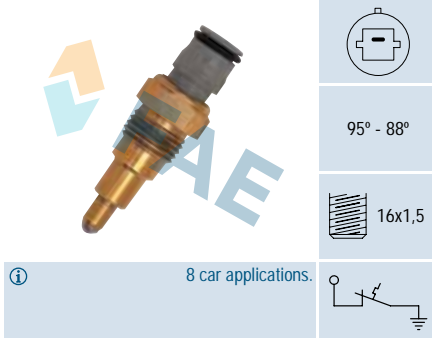

Ref. 36140

Suitable / Reemplaza:
Toyota 89428-30031

95° - 88°

① 8 car applications.

Ref. 36200

Suitable / Reemplaza:
G.M. 90336458
Opel 1341014