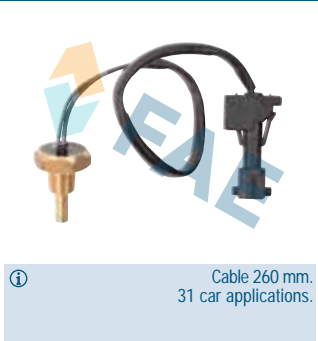

Ref. 32741

Suitable / Reemplaza:
Saab 90 490 017
91 82 270

Cable 260 mm.
31 car applications.