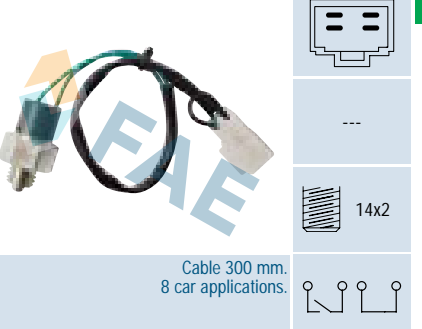

Ref. 41286 *NEW*

Suitable / Reemplaza:
Kia OK201 17640
OK201 17640 A

14x2

Cable 300 mm.
8 car applications.