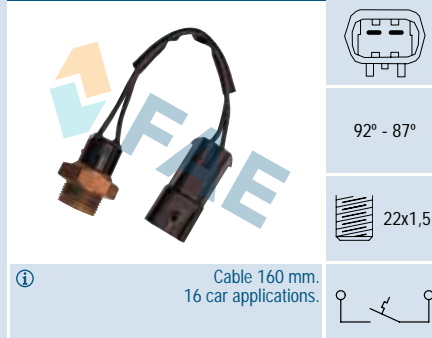

92° - 87°

① Cable 160 mm.
16 car applications.