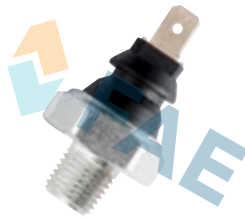

Ref. 13510

Suitable / Reemplaza:

6,35 mm

PRESION
0,25

1/4x18
NPTF

27 car applications.