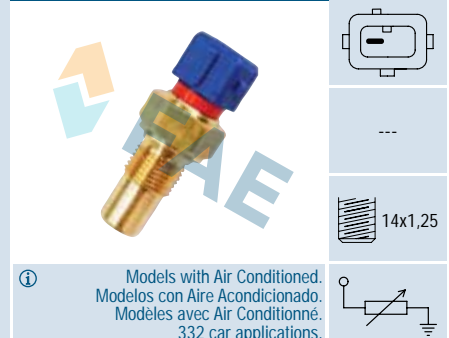

Ref. 32290

Suitable / Reemplaza:

Citroën 96.018.426
1338.09
Fiat 9601842680
Peugeot 1338.09