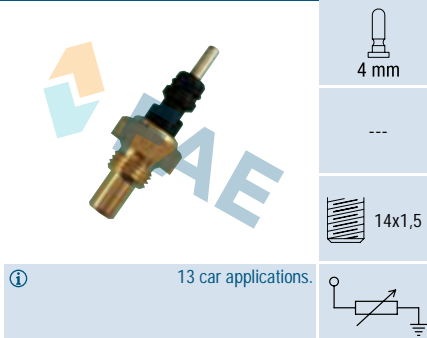

Ref. 32250

Suitable / Reemplaza:

Mercedes 006 542 34 17