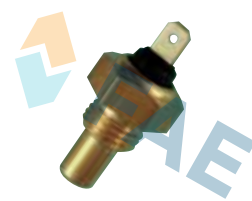

Ref. 31460

Suitable / Reemplaza:
Alfa Romeo 530 438
60504210
60751206
Pegaso 648.190

6,35 mm

14x1,5

① 69 car applications.