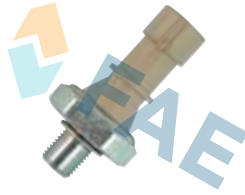

PRESION  
0,30

10x1

① 9 car applications.

**Ref. 12450**

Suitable / Reemplaza:  
Volvo Trucks 1609395  
1609395-7  
1609395  
1609395-7

PRESION  
0,501/8x27  
NPTF

① Truck applications.

**Ref. 12438**