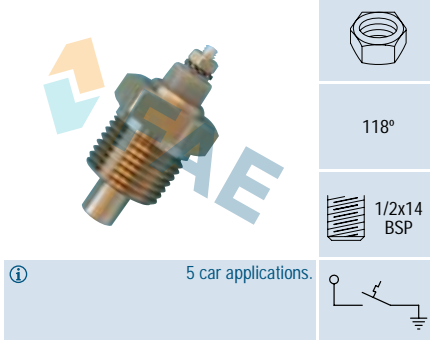

Ref. 35950

Suitable / Reemplaza:
Ford E3TZ-10884-A
SW-1784

118°

1/2x14
BSP

5 car applications.