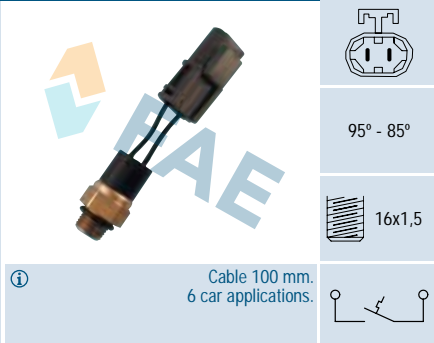

Ref. 37550

Suitable / Reemplaza:
Nissan 21595-04F04
21595-63A00

95° - 85°

16x1,5

Cable 100 mm.
6 car applications.

Ref. 37610

Suitable / Reemplaza:
Ford E7R4-10884-A
E7RY-10884-A
E8BZ-10884-A
E92Z-10884-B
F1JY-10884-A
Mazda B303-18-840
E301-18-840 A
F8B8-18-840 A