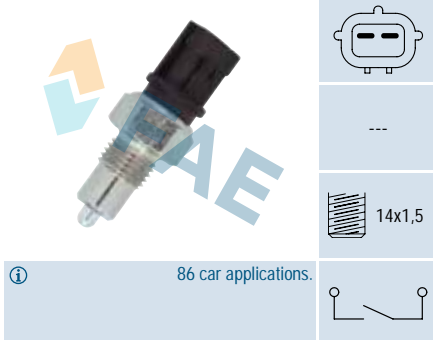

① 86 car applications.

Ref. 40845

Suitable / Reemplaza:

- Suzuki 24750-62JE0-000
- Toyota 84210-14030
- 84210-14040
- 84210-60030