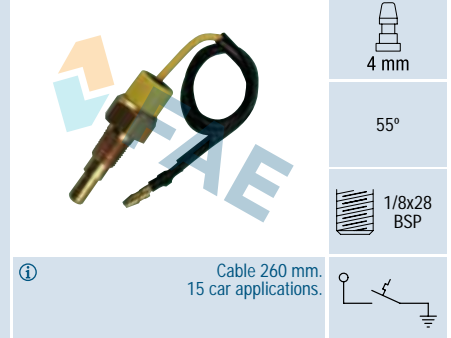

4 mm

55°

1/8x28
BSP

Cable 260 mm.
15 car applications.