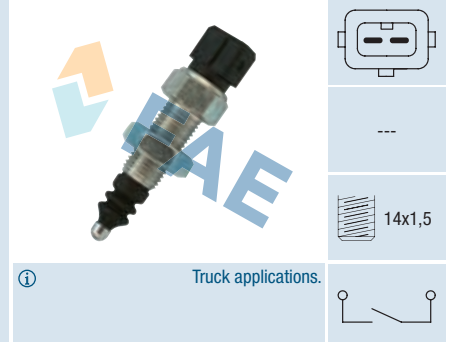

6,35 mm

---

1/2x20 UNF

 ⓘ Cable 90 mm.  
 7 car applications.

**Ref. 24730**
**Suitable / Reemplaza:**

**Nissan** 16841-D6200

---

14x1,5