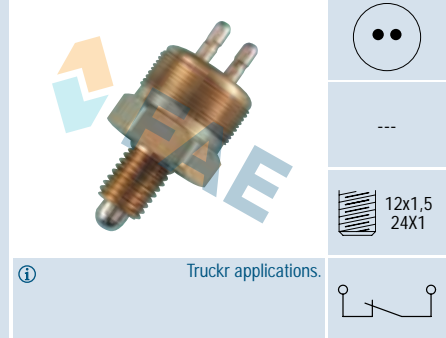

Ref. 41090

Suitable / Reemplaza:
Citroën 77.005.917.30
91.513.244
91.514.017
91.514.733
Peugeot 2257.17
Renault 77 00 591 730
77 00 732 506
77 01 348 716
77 02 112 857
Talbot 7700591730
9151324480
9151401780
Volvo 3416102
3416102-6

237 car applications.

Ref. 41170

Suitable / Reemplaza:
G.M. 90337100
Opel 1239267

110 car applications.

Ref. 41110

Suitable / Reemplaza:
Renault Trucks 5000788582

Truck applications.

Ref. 41180

Suitable / Reemplaza:
Renault 77 00 778 781

84 car applications.

Ref. 41120

Suitable / Reemplaza:
Iveco 93190310
MAN 81.25505.0636
81.25520.0050
M.B.Trucks 000 545 42 14
001 545 47 14
001 545 82 14
074 410 50 41
M. Ibérica 07902143-0
Pegaso 194.395
585.293. 623.071
Scania 1303471
370710
Steyr 990.12.71.0041
ZF 0501311818

Cabin and transmission switch.
Interruptor cabina y transmisión.
Interrupteur de la cabine et transmission.
Truck applications.

Ref. 41200

Suitable / Reemplaza:
Scania 328655

Truck applications.

Ref. 41130

Suitable / Reemplaza:
M.B.Trucks 000 545 70 09
364 545 71 09

Truck applications.

Ref. 41215

Suitable / Reemplaza:
Fiat 7579681
7674086
7696882

6 car applications.

Ref. 41140

Suitable / Reemplaza:
Scania 314572

Truck applications.

Ref. 41220

Suitable / Reemplaza:
Alfa Romeo 60808102
Fiat 7719976

46 car applications.