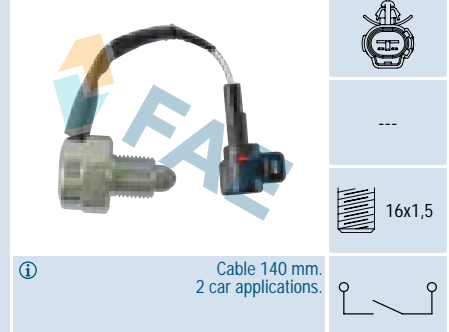

Ref. 40842 *NEW*

Suitable / Reemplaza:

- Toyota 84540-52030

① Cable 140 mm.
2 car applications.

Ref. 40830

Suitable / Reemplaza:

- Alfa Romeo 71739582
- BMW 23 11 7 527 716
- Fiat 71719525
- 71739582
- 71745445
- G.M. 90482454
- Opel 1239271
- Porsche 996 606 103 01
- Rover UMB 100090
- Saab 46 17 668
- Suzuki 37610-84E00-000