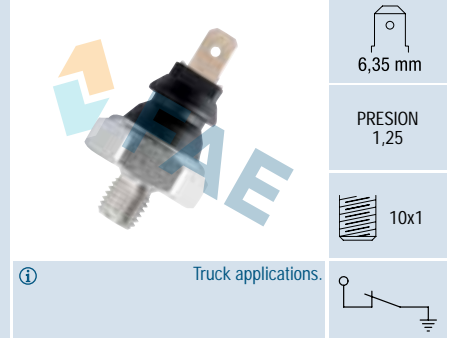

Ref. 11590

Suitable / Reemplaza:
Talbot 0060537100
0060537300

6,35 mm

PRESION
1,25

10x1

Truck applications.

Ref. 11420

Suitable / Reemplaza:

Chrysler 4169 629
Jaguar C26 899
John Deere AR-27977
M. Ibérica 1833647-M1
1877721 M 92
Pegaso 807.071
Volvo 1218684, 90
1266085
1266085-8
1324750-7
1606877
1606877-7
339500
672910