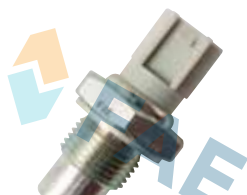

Ref. 40849 *NEW*

Suitable / Reemplaza:
Toyota 84545-20021

24 car applications.