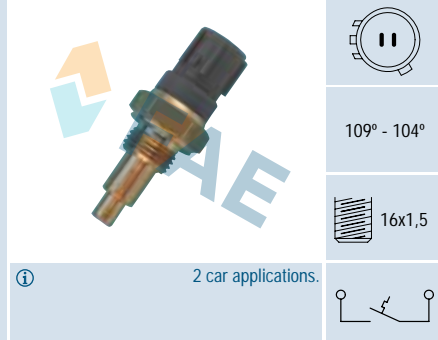

109° - 104°

16x1,5

① 2 car applications.

Ref. 36390

Suitable / Reemplaza:
Honda 37773-PH1-003
37773-PH1-621
37773-PH2-004
37773-PH2-621
37773-PT0-004
Rover PEJ 100080