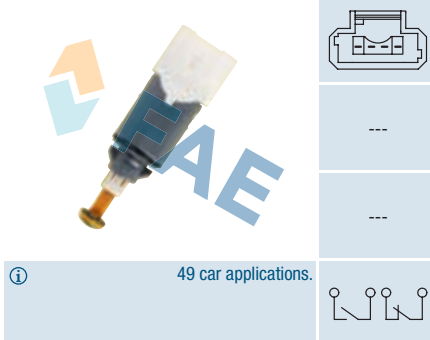

Ref. 24902

Suitable / Reemplaza:

Renault 82 00 168 238

49 car applications.

Ref. 24907

Suitable / Reemplaza:

Citroën 96.528.434.80
96.639.283.80
Peugeot 2189.20
2189.24