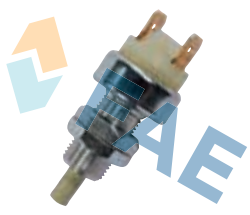

Ref. 25140

Suitable / Reemplaza:

Man 81.25505.0827
M.B. Trucks 003 545 12 14
Steyr 692.00.71.0003

6,35 mm

Truck applications.