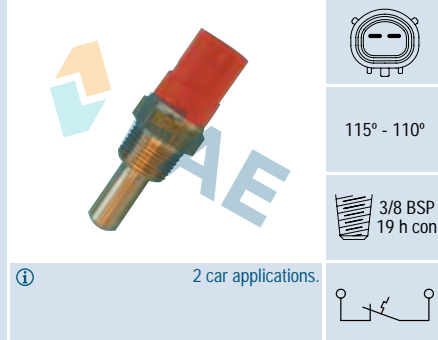

115° - 110°

3/8 BSP
19 h con

① 2 car applications.