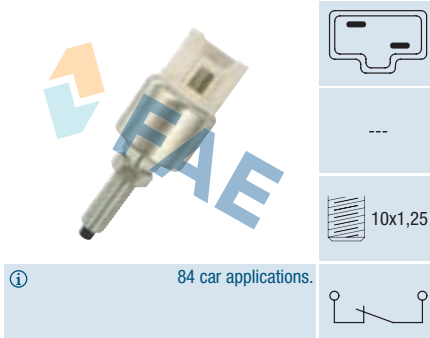

Ref. 24610

Suitable / Reemplaza:

Honda 35350-SK4-E00
35350-SK4-E01
Rover XKB 10001
XKB 10003

10x1,25

ⓘ 84 car applications.

Ref. 24650

Suitable / Reemplaza:

Fiat 82444707