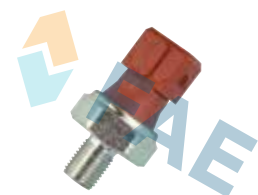

Ref. 12475

Suitable / Reemplaza:
Land Rover NUC 00020

PRESION
0,35

10x1

① 4 car applications.