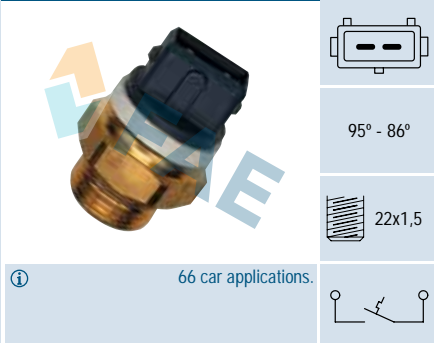

Ref. 37570

Suitable / Reemplaza:
Citroën 96.009.503
Peugeot 1264.23
Suzuki 35331-86CA0
35331-86CB0

95° - 86°

22x1,5

66 car applications.

Ref. 37630

Suitable / Reemplaza:
Chrysler MB-007639
Mitsubishi MB-007639