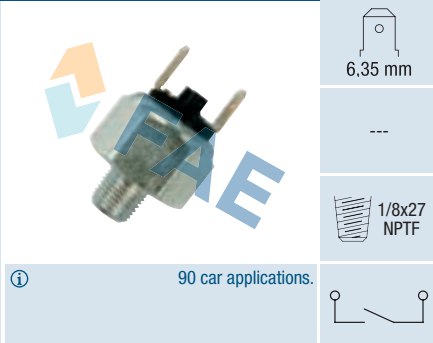

6.35 mm

1/8x27
NPTF

90 car applications.

Ref. 21060

Suitable / Reemplaza:

Peugeot 4608.11
Talbot 4040536724
SG-87171030 E