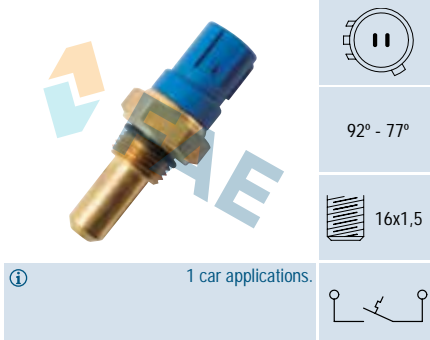

Ref. 36380

Suitable / Reemplaza:
Honda 37770-PY3-A01

92° - 77°

16x1,5

① 1 car applications.

Ref. 36430

Suitable / Reemplaza:
Honda 37773-PJ0-661
37773-PJ0-A01
37773PR4-A01