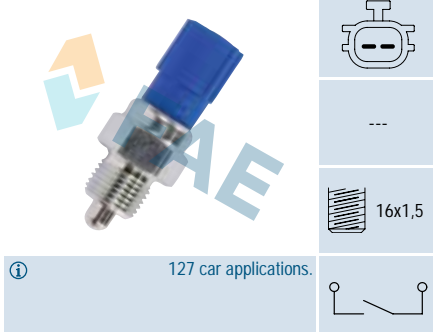

① 127 car applications.