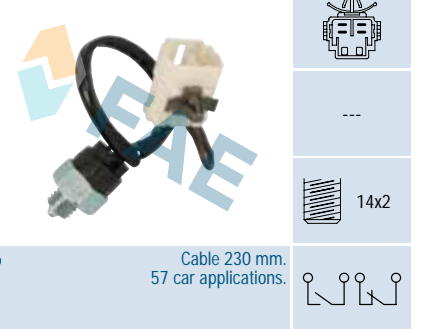

12x1,25

 Cable 230 mm.  
 3 car applications.

**Ref. 41280**

 Suitable / Reemplaza:  
 Mazda F522-17-640 B  
 F522-17-640 C  
 F523-17-640 B  
 G5F1-17-640 A  
 G5F1-17-640 B

---

14x2

 Cable 230 mm.  
 57 car applications.