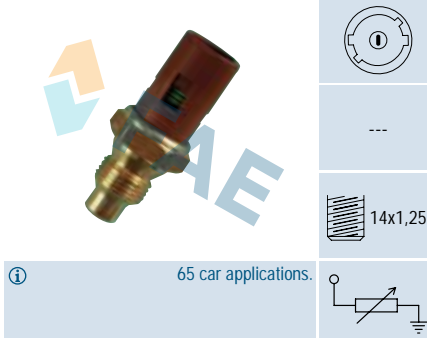

Ref. 32240

Suitable / Reemplaza:

Chrysler T0-771821
Renault 77 00 771 821
77 00 784 113