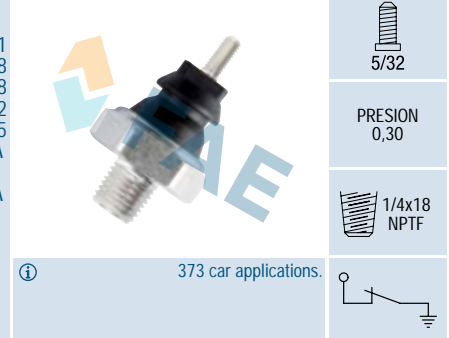

5/32

PRESION
0,30

1/4x18
NPTF

① 373 car applications.