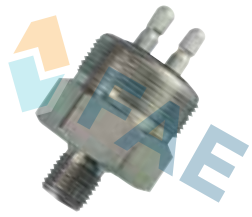

Ref. 17090

Suitable / Reemplaza:
M.B.Trucks 001 545 53 14

PRESION
0,80 ÷ 1,20

10x1
24x1

Truck applications.