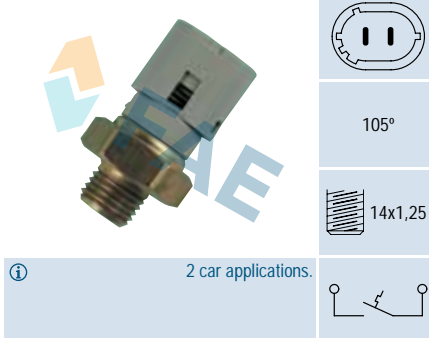

### Ref. 35710

Suitable / Reemplaza:  
Renault 77 00 855 325

105°

14x1,25

2 car applications.