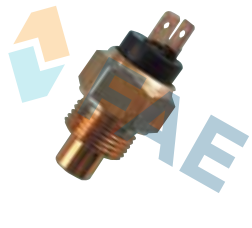

Ref. 34270

Suitable / Reemplaza:
Alfa Romeo 60573387

110°

① 2 car applications.