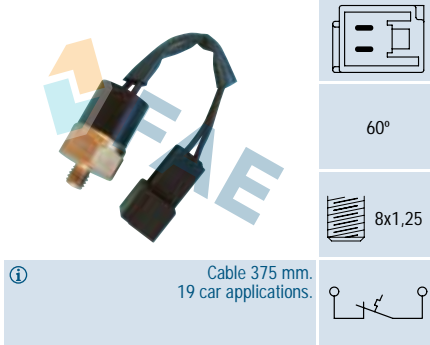

Ref. 35910

Suitable / Reemplaza:
Alfa Romeo 60812291
Fiat 7768149

60°

8x1,25

Cable 375 mm.
19 car applications.