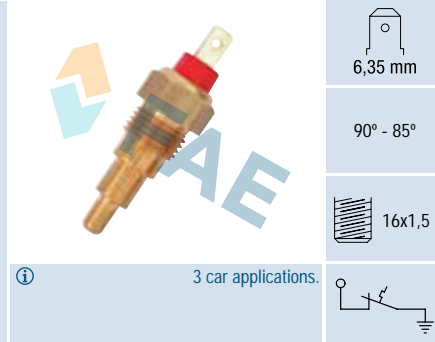

6,35 mm

90° - 85°

16x1,5

3 car applications.