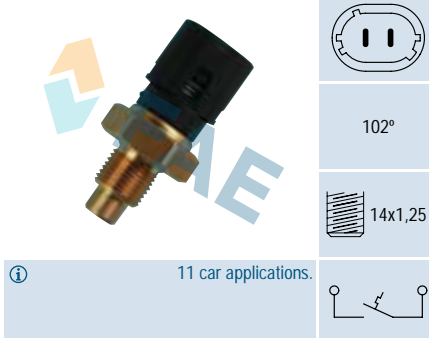

Ref. 35720

Suitable / Reemplaza:
Renault 77 00 260 972

102°

14x1,25

11 car applications.

Ref. 35800

Suitable / Reemplaza:
G.M. 90336749
Opel 1341013
Volvo 3207365-2