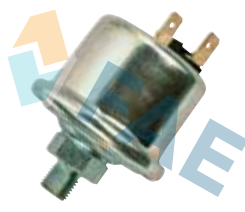

Ref. 14750

Suitable / Reemplaza:
Pegaso 787.400

5 / 6,35 mm

PRESION
0 - 10
1,35

11 car applications.