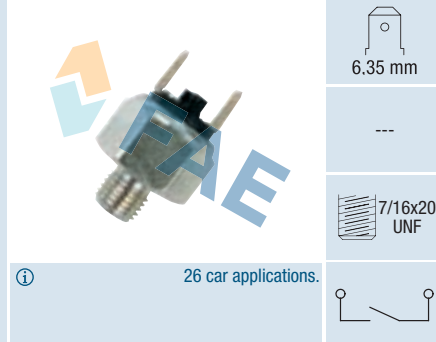

6.35 mm

7/16x20
UNF

26 car applications.