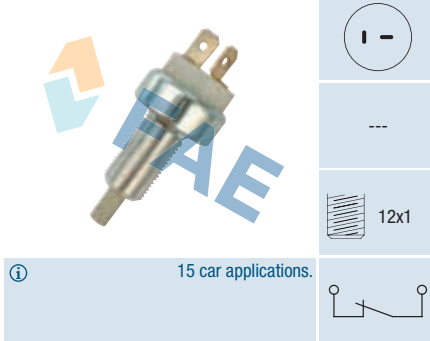

### Ref. 24180

Suitable / Reemplaza:

Mercedes 000 545 69 09  
Porsche 477 945 515  
VW 2D0 945 515

---

12x1

15 car applications.