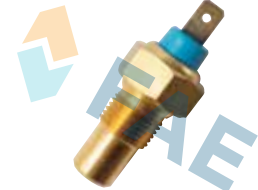

Ref. 35370

Suitable / Reemplaza:
Ford 6590140
90GB-10B843-AA

6,35 mm

105°

14x1,25

Models without Air Conditioned.
Modelos sin Aire Acondicionado.
Modèles sans Air Conditionné.
5 car applications.