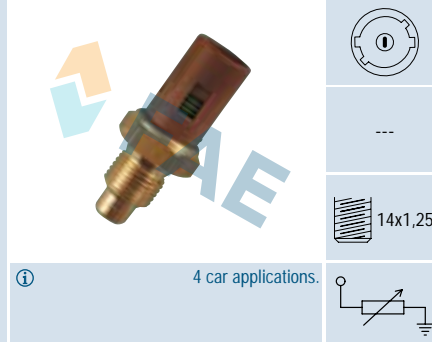

Ref. 32500

Suitable / Reemplaza:
Renault 77 00 809 909

14x1,25

4 car applications.