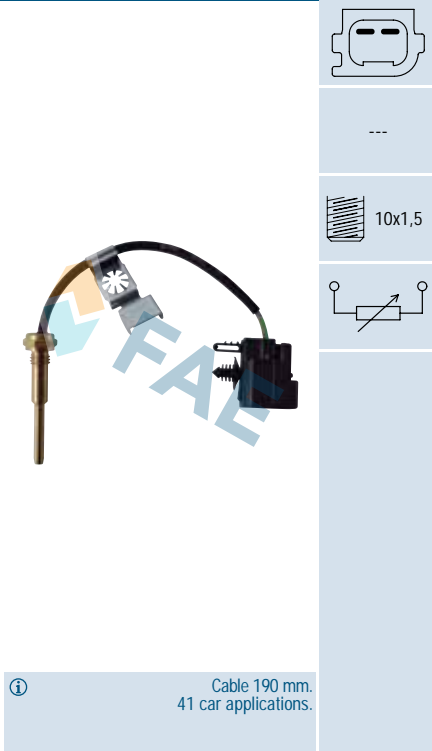

---

10x1,5

Cable 190 mm.  
41 car applications.