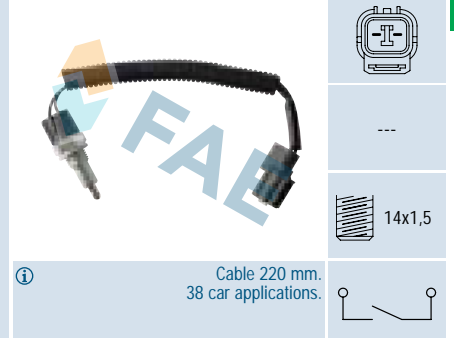

Cable 220 mm. 38 car applications.