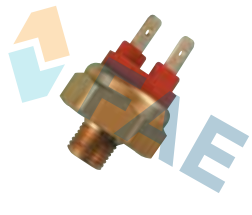

6,35 mm

37°

10x1

① Replaces original yellow SEAT.
Sustituye original SEAT color amarillo.
Remplace la couleur jaune d'origine SEAT.
117 car applications.