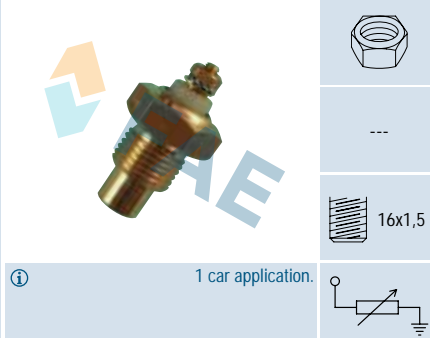

### Ref. 30280

Suitable / Reemplaza:  
Citroën 91.517.505  
Peugeot 0242.50

①

1 car application.