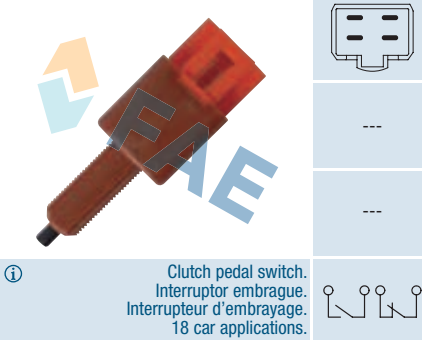

Ref. 24455 NEW

Suitable / Reemplaza:

Nissan 25320-BR00A

ⓘ Clutch pedal switch.
Interruptor embrague.
Interrupteur d'embrayage.
18 car applications.

Ref. 24490

Suitable / Reemplaza:

Nissan 25320-70J00