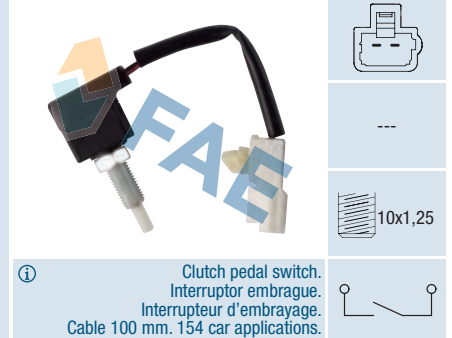

Clutch pedal switch.
Interruptor embrague.
Interrupteur d'embrayage.
Cable 100 mm. 154 car applications.