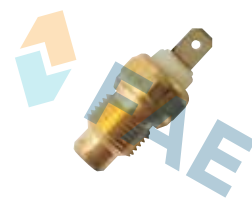

Ref. 31450

Suitable / Reemplaza:
Volvo 3205685
3205685-5

6,35 mm

14x1,25

① 10 car applications.

Ref. 31370

Suitable / Reemplaza:
Citroën 0.042.790.300
97.509.510
9750951080
Fiat 1337.72
Peugeot 0042790300
Talbot