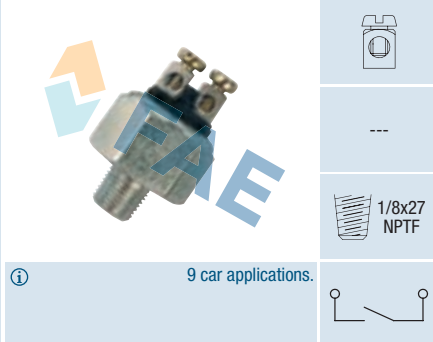

Ref. 20010

Suitable / Reemplaza:

Ebro AR-5319
Talbot DC-84171000

1/8x27
NPTF

9 car applications.

Ref. 21040

Suitable / Reemplaza:

Renault 08 57 030 400