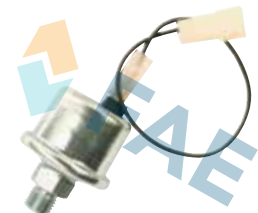

### Ref. 14790

Suitable / Reemplaza:  
Iveco 4745192

6,35 mm

PRESION  
0 - 12

Cable 280 mm.  
7 car applications.