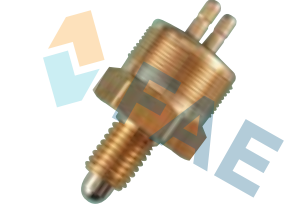

Ref. 40410

Suitable / Reemplaza:
Scania 311969

Truck applications.