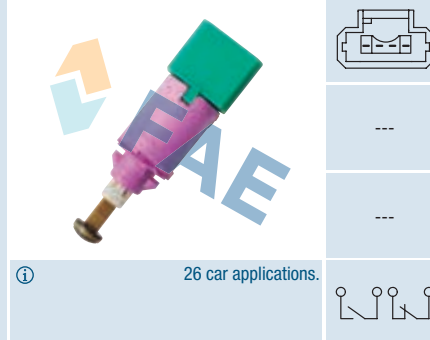

### Ref. 24904 **NEW**

Suitable / Reemplaza:

Renault 25 32 000 03R

26 car applications.