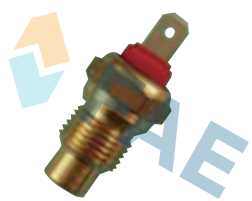

6,35 mm

14x1,25

① 155 car applications.