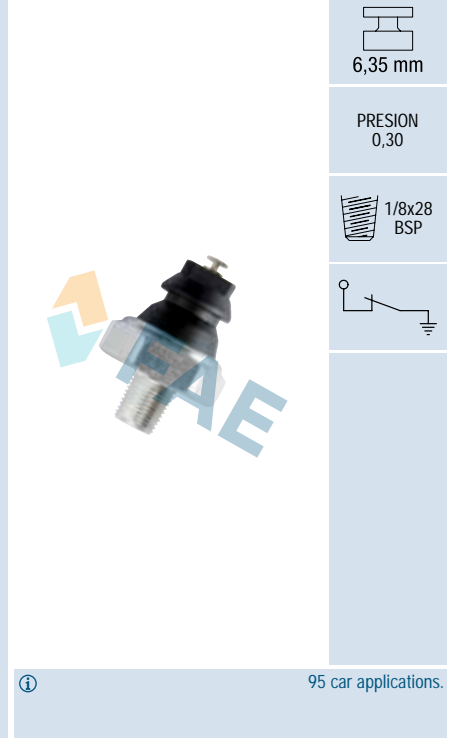

6,35 mm

PRESION
0,30

1/8x28
BSP

① 95 car applications.