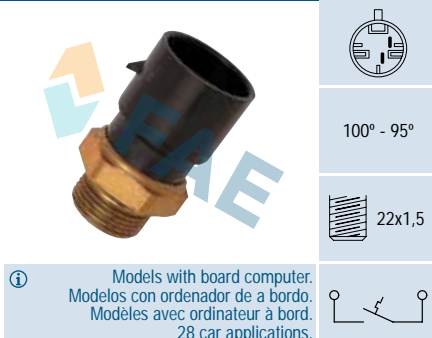

Ref. 36180

Suitable / Reemplaza:
G.M. 90339500
Opel 1341023

100° - 95°

① Models with board computer.
Modelos con ordenador de a bordo.
Modèles avec ordinateur à bord.
28 car applications.

Ref. 36230

Suitable / Reemplaza:
Fiat 82430987
82436409