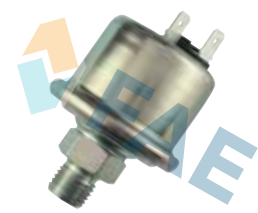

Ref. 14780

Suitable / Reemplaza:
Seat SE-021952000 A

6,35 mm

PRESION
0 - 8
0,80

16 car applications.