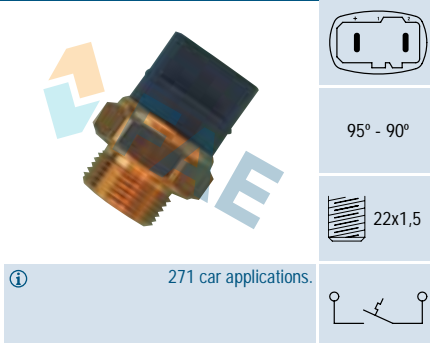

Ref. 36370

Suitable / Reemplaza:
Audi 811 959 481
893 959 481

95° - 90°

22x1,5

① 271 car applications.

Ref. 36420

Suitable / Reemplaza:
Honda 37770-PH7-661
37770-PH7-662
Rover JPC 10001