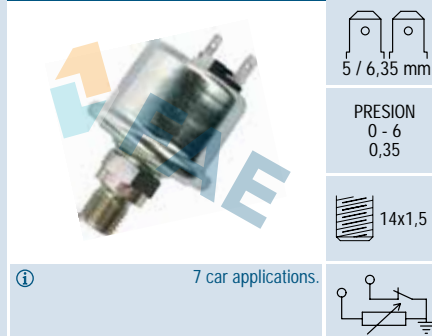

Ref. 14670

Suitable / Reemplaza:

Chrysler T0-755752
Renault 77 00 755 752