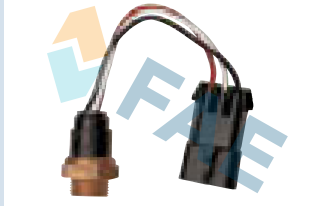

Ref. 38290

Suitable / Reemplaza:
Fiat 82470016

88° - 83°
92° - 87°

Cable 190 mm.
5 car applications.