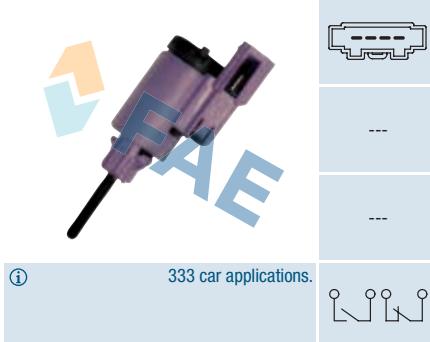

Ref. 24760

Suitable / Reemplaza:

Audi-VW 1J0 945 511 A
1J0 945 511 B
1J0 945 511 C
1J0 945 511 D
1J0 945 511 E
1J0 945 515
8E0 945 515
Ford 1070613
Skoda 1J0 945 511 B
1J0 945 511 C
1J0 945 515

① 333 car applications.

Ref. 24781 **NEW**

Suitable / Reemplaza:

Chevrolet 95368629
96436332
96440926
96552790
96874571
Daewoo 96436332
96440926
96552790
95368629
G.M. 96 440 926
96 874 571