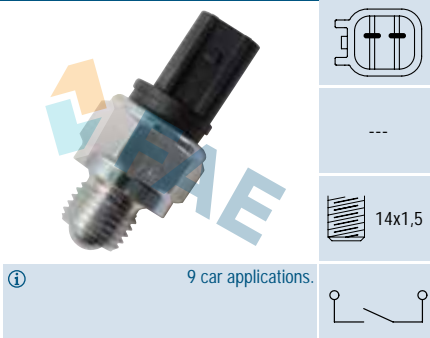

Cable 120 mm. 30 car applications.

Ref. 40585

Suitable / Reemplaza:  
 Honda 35600-P20-003

Cable 220 mm. 38 car applications.

Ref. 40565 **NEW**

Suitable / Reemplaza:  
 Land Rover LR001351  
 Volvo 30684617