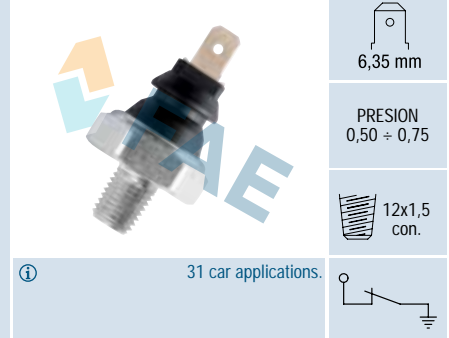

6,35 mm

PRESION
0,50 ÷ 0,75

12x1,5
con.

31 car applications.