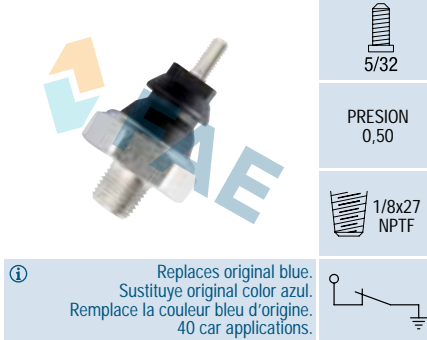

Ref. 12040

Suitable / Reemplaza:

Ford 6090246
6163243
6703036
92 VB 9278 AA
DORY-9278-A

5/32

PRESION
0,50

1/8x27
NPTF

① Replaces original blue.
Sustituye original color azul.
Remplace la couleur bleu d'origine.
40 car applications.

Ref. 12230

Suitable / Reemplaza:

G.M. 94118755
94312940
Honda 37240-PD2-003,4
37240-PT0-003,4
37240-PT0-013,14
Hyundai 94750-11110
Isuzu 8-94118-755-0
Nissan 25240-89900,01
25240-89902,10
25240-Y9700
Opel 1252561,65
Renault 77 01 052 674
Rover GPS 128
GPS 177