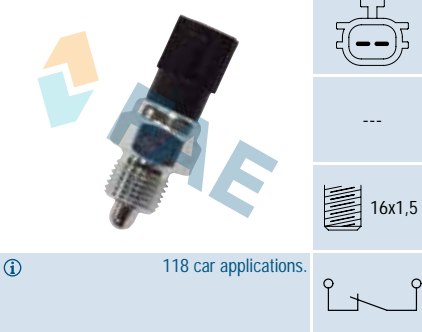

16x1,5

118 car applications.