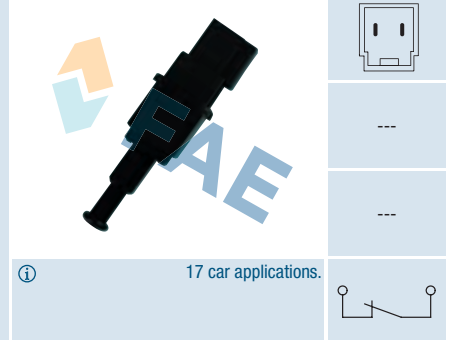

Ref. 24450

Suitable / Reemplaza:

G.M. 94118754
94362930
1953659
Ford
Isuzu 8-94118-754-0
8-94118-754-1
8-94362-930-0
Nissan 25320-01B00
25320-0T000
25320-21P00
25320-75A00
Opel 1240552
Subaru 83311-AA010

ⓘ 143 car applications.

Ref. 24470

Suitable / Reemplaza:

Mercedes 000 545 87 09

ⓘ 54 car applications.

Ref. 24454 NEW

Suitable / Reemplaza:

Nissan 25320-BC60A
25320-BC60B
25320-JY00A
Renault 25 32 0BC 60B
25 32 0JY 00A

ⓘ Clutch pedal switch.
Interruptor embrague.
Interrupteur d'embrayage.
29 car applications.

Ref. 24480

Suitable / Reemplaza:

Chrysler T0-781615
Renault 77 00 781 615

ⓘ Cruise control switch.
Interruptor desconexión velocidades.
Contacteur de Cruise Control.
43 car applications.

Ref. 24455 NEW

Suitable / Reemplaza:

Nissan 25320-BR00A

ⓘ Clutch pedal switch.
Interruptor embrague.
Interrupteur d'embrayage.
18 car applications.

Ref. 24490

Suitable / Reemplaza:

Nissan 25320-70J00

ⓘ 17 car applications.

Ref. 24460

Suitable / Reemplaza:

BMW 61 31 1 378 207
61 31 1 378 208
61 31 1 378 209
61 31 8 360 420

ⓘ 127 car applications.

Ref. 24495

Suitable / Reemplaza:

Nissan 25320-4M400
25320-4M40A
Renault 25 32 04M 400

ⓘ 136 car applications.

Ref. 24465

Suitable / Reemplaza:

BMW 61 31 1 378 210
61 31 8 360 421
8 360 421
G.M. 90494519
90569685
Opel 1239435
1239443

ⓘ Clutch pedal switch.
Interruptor embrague.
Interrupteur d'embrayage.
273 car applications.

Ref. 24496 NEW

Suitable / Reemplaza:

Nissan 25300-4M400
25300-AT300
25300-AT30A
Renault 25 30 0AT 300

ⓘ 87 car applications.