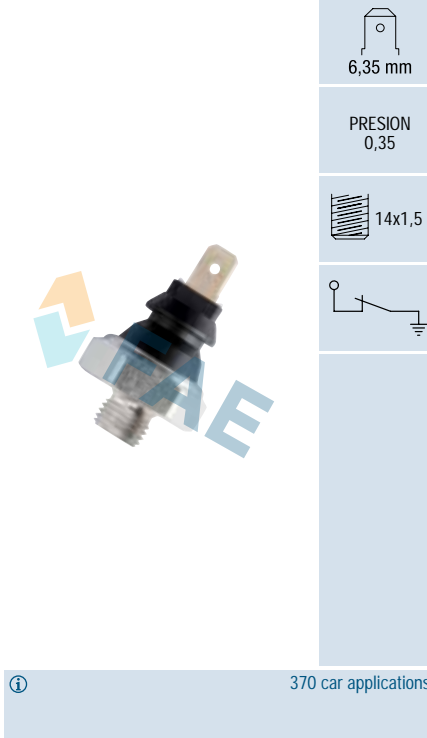

6,35 mm

PRESION
0,35

14x1,5

370 car applications.

Ref. 11550

Suitable / Reemplaza:
Talbot 4021692640
ZS - 78173080