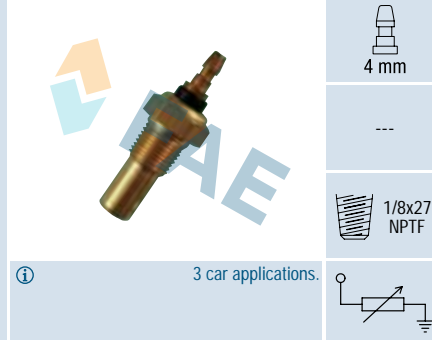

4 mm

1/8x27
NPTF

3 car applications.