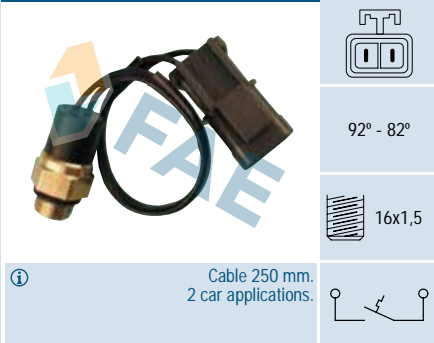

### Ref. 37540

Suitable / Reemplaza:  
Nissan 21595-01E00

92° - 82°

16x1,5

Cable 250 mm.  
2 car applications.