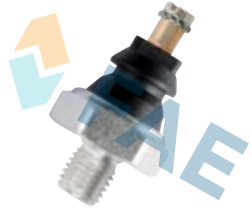

Ref. 10020

Suitable / Reemplaza:
Bosch 0344101072

PRESION
0,25 ÷ 0,50

① 4 car applications.