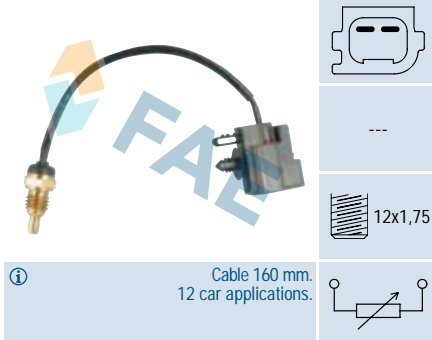

Ref. 32426

Suitable / Reemplaza:
Ford 1079267
4074917
98FF-6G004-AC

12x1,75

Cable 160 mm.
12 car applications.

Ref. 32470

Suitable / Reemplaza:
Rover AMR 1425