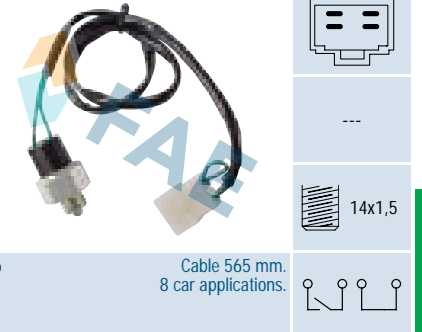

Ref. 41285 *NEW*

Suitable / Reemplaza:
Kia OK9A2 17640
OK9A2 17640 A

14x1,5

Cable 565 mm.
8 car applications.

Ref. 41260

Suitable / Reemplaza:
G.M. 94024702
94149427
94464566
97113439
Holden 8971134390,91
8971376550
8971386350
Isuzu 5-82440-005-0,1
8-94411-366-0,1
8-94464-566-0
8-97165-951-0
Opel 1239064
1239250
6239112