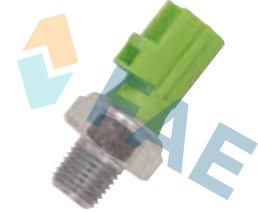

PRESION
0,25

1/4x18
NPTF

① 140 car applications.