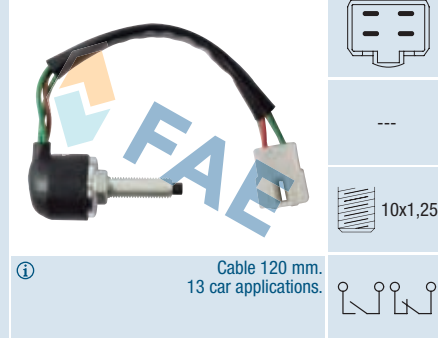

---

---

ⓘ 56 car applications.

**Ref. 24616 NEW**
**Suitable / Reemplaza:**
**Hyundai** 93810-29100

---

10x1,25

 ⓘ Cable 120 mm.  
 13 car applications.

**Ref. 24604 NEW**
**Suitable / Reemplaza:**
**Opel** 4706296  
**Suzuki** 37740-80G10-000