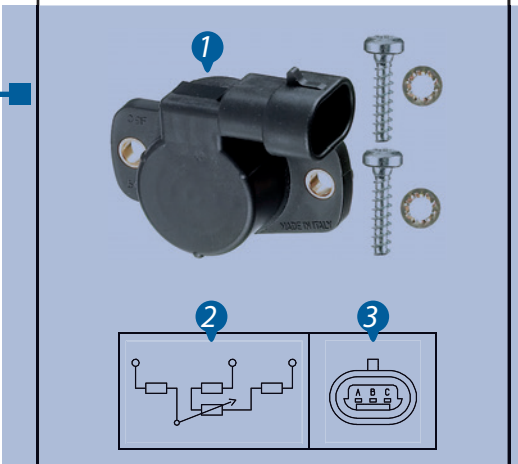

(A) P/NRS. - NOTES

FACET 10.5096 1

Adatt./Suitable: *G without gasket / seal

FIAT
71719387
71752610 *G

(A)

1 # FACET

2 OEM P/NRS.

3 PACKAGING SIZE

(B) PICTURE + TECHNICAL INFO

(C) APPLICATION LIST

FIAT		
500 1.2	169A4.000	10/07 ⇨
500 1.4	169A3.000	10/07 ⇨
IDEA 1.4 16V	843A1.000	01/04 ⇨
PANDA 1.2	187A4.000, 188A4.000	09/03 ⇨
PANDA 1.2 X	188A4.000	09/04 ⇨
PANDA 1.2 4x4	188A4.000	10/04 ⇨

(B)

1 PICTURE

2 CIRCUIT

3 TYPE OF CONNECTION

Combined circuits
