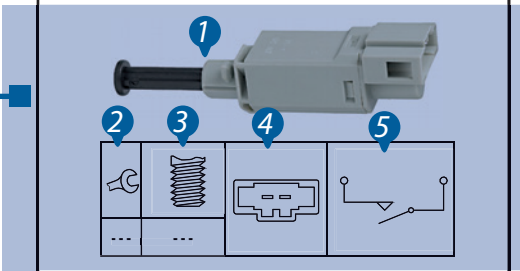

(A) P/NRS. - NOTES

FACET 7.1198 3

Adatt./Suitable:
PORSCHE
955 613 113 0
VOLKSWAGEN
1H0 927 189 E

1069 with automatic adjustment

(A)

1 # FACET

2 OEM P/NRS.

3 PACKAGING SIZE

(B) PICTURE + TECHNICAL INFO