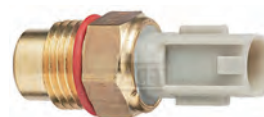

FACET 7.5223

THERMO-SWITCHES FOR ELECTRIC FANS

Adatt./Suitable:

LEXUS
89428-41010

TOYOTA
89428-41010

LEXUS		
RX I 300	1MZ-FE	01/98 ⇨ 02/03
RX I 300 AWD	1MZ-FE	10/00 ⇨ 05/03

TOYOTA		
AVALON 3.0 i [USA]	1MZ-FE	09/94 ⇨
AVENSIS I 1.6	4A-FE	09/97 ⇨ 10/00
CAMRY 3.0	1MZ-FE	08/96 ⇨ 11/06
CAMRY 3.0 24V	1MZ-FE	08/96 ⇨ 11/01
CAMRY 3.0 V6	1MZ-FE	08/96 ⇨ 11/01
CAMRY SOLARA I 3.0	1MZ-FE	06/98 ⇨ 11/02
CAMRY SOLARA II 3.0	1MZ-FE	07/03 ⇨ 11/08
SIENNA 3.0	1MZ-FE	08/97 ⇨ 12/02
STARLET 1.3	4E-FE	01/96 ⇨ 10/99