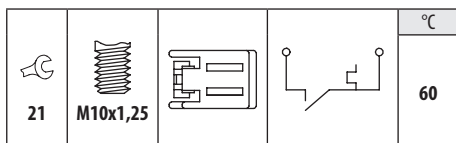

FACET 7.4094

WATER TEMPERATURE WARNING LIGHT SWITCHES

Adatt./Suitable:

FIAT
46409675

⁰³ Supplied until depletion

⁸¹ Multifunction thermo switch
MOUNTABLE in thermostat
housing

- 7.8095 7.8096

7.8101 7.8102

7.8103 7.8104

7.8141 7.8142

7.8143 7.8193

FIAT		
MARENGO 1.9 TD	182A8.000	07/96 ⇨ 08/02
BRAVO I 1.9 TD 75 S	182A8.000	03/96 ⇨ 10/01
MAREA 1.9 TD	182A8.000	08/96 ⇨ 02/99
MAREA 1.9 TD 75	182A8.000	09/96 ⇨ 05/02
PUNTO I 1.7 TD	176A3.000, 176A5.000, 176B7.000	01/94 ⇨ 09/99

FACET 7.4095

WATER TEMPERATURE WARNING LIGHT SWITCHES

Adatt./Suitable:

AUDI
357 919 369 F

FORD
7 355 021
95VW-8B607-EB

SEAT
357 919 369 F

VW
357 919 369 F