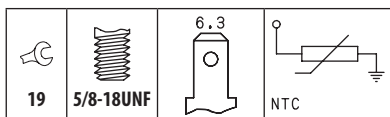

FORD			
TRANSIT II 2.0 EFI	--	08/91 → 08/94	
TRANSIT II 2.0 i	NCA	09/91 → 07/94	
TRANSIT II 2.0 L	NAW, NAX	10/85 → 03/91	

FACET 7.3029

COOLANT/OIL/FUEL TEMPERATURE SENDERS

Adatt./Suitable:

- **ROVER**
  PRC4372
- **VOLVO**
  460191
  4601910

VOLVO		
240 1.8	B17A	11/78 → 07/85
240 2.0	B19ET, B20A, B200E, B200F, B200K	08/74 → 12/93
240 2.1 Turbo	B21ET, B21FT	08/80 → 07/85
240 2.3	B230A, B230E, B230F, B230FD, B230FX, B230K	08/83 → 08/93
240 2.3 Cat	B230F	08/91 → 07/92
240 2.3 i Cat	B230F	08/86 → 07/93
340-360 1.4	B14.4E, B14.4ED	08/84 → 07/91
340-360 1.7	B172K	08/85 → 07/91
340-360 2.0	B200E, B200EA, B200F, B200K	08/84 → 07/90
740 2.0	B200E, B200ET, B200G, B200K	01/85 → 07/92
740 2.0 Turbo	B200ET	09/87 → 08/90
740 2.3	B230A, B230E, B230F, B230K	08/84 → 12/92
740 2.3 GL	B230E	08/84 → 08/87
740 2.3 Turbo	B230ET, B230FT, B230GT	08/85 → 08/91
760 2.3	B230ET, B230K	08/84 → 08/87
760 2.3 Turbo	B23ET, B23FT, B230ET, B230FT	08/82 → 08/90