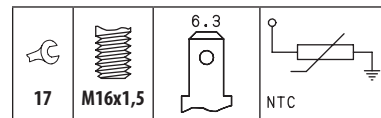

FACET 7.3083 1

COOLANT/OIL/FUEL TEMPERATURE SENDERS

Adatt./Suitable:

MAZDA			
AM01-18-510			
AM01-18-5100			

FACET 7.3084 1

COOLANT/OIL/FUEL TEMPERATURE SENDERS

Adatt./Suitable:

FIAT			
7548005			
7588B83			

MAGNETI MARELLI
116596489902