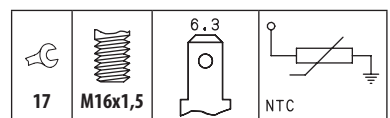

FACET 7.3035

COOLANT/OIL/FUEL TEMPERATURE SENDERS

Adatt./Suitable:

- **NISSAN**
  25080-89902

NISSAN		
200 SX 1.8i Turbo	CA18ET	01/87 →
PICK UP I 2.4 [USA]	Z24i	01/85 → 12/89
PICK UP I 2.5 D [USA]	SD25	01/85 → 12/87
PULSAR NX 1.6 [USA]	E16, GA16	01/86 →
TERRANO I 2.4 i 4WD	Z24i	10/87 → 02/93
VAN 2.4 [USA]	Z24i	01/86 → 12/89

FACET 7.3041

COOLANT/OIL/FUEL TEMPERATURE SENDERS

Adatt./Suitable:

- **DAIHATSU**
  83420-20020-000
- **GENERAL MOTORS**
  94 847 543
- **HYUNDAI**
  94650-42500
  AA92E-18510
- **KIA**
  AA92E-18510
- **LEXUS**
  83420-20020
- **TOYOTA**
  83420-16010
  83420-20010
  83420-20020
- **VW**
  J83 420 200 20