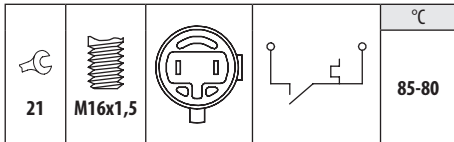

FACET 7.5065

THERMO-SWITCHES FOR ELECTRIC FANS

Adatt./Suitable:

- HYUNDAI**  
 25360-21100  
 25360-21110  
 25360-21200  
 25360-21201  
 25360-21301  
 25360-28000  
 25360-28100  
 25360-32100

| HYUNDAI               |            |               |  |
|-----------------------|------------|---------------|--|
| ELANTRA I 1.5         | --         | 10/90 → 04/95 |  |
| ELANTRA I 1.5 i GL    | G4DJ       | 12/90 → 08/94 |  |
| ELANTRA I 1.6i 16V    | G4CR       | 12/90 → 05/95 |  |
| EXCEL 1.3             | G4AN       | 07/85 → 08/89 |  |
| EXCEL 1.5             | G4AJ       | 07/85 → 08/89 |  |
| LANTRA I 1.5          | G4DJ       | 10/90 → 04/95 |  |
| LANTRA I 1.5 i.e.     | G4DJ       | 10/90 → 11/95 |  |
| LANTRA I 1.6 i.e. 16V | G4CR       | 10/90 → 11/95 |  |
| PONY 1.3              | G13B       | 10/85 → 09/89 |  |
| PONY 1.5              | G15B, G4DJ | 10/85 → 09/89 |  |
| S COUPE 1.5 i         | G4EK       | 04/92 → 05/96 |  |
| S COUPE 1.5 i Turbo   | G4EK-TC    | 04/91 → 05/96 |  |
| STELLAR 2.0           | --         | 01/87 → 12/91 |  |