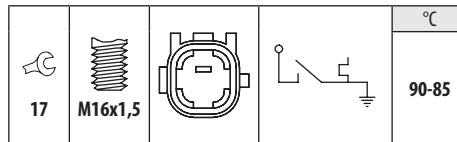

FACET 7.5223

THERMO-SWITCHES FOR ELECTRIC FANS

Adatt./Suitable:

LEXUS
89428-41010

TOYOTA
89428-41010

LEXUS		
RX I 300	1MZ-FE	01/98 ⇨ 02/03
RX I 300 AWD	1MZ-FE	10/00 ⇨ 05/03

TOYOTA		
AVALON 3.0 i [USA]	1MZ-FE	09/94 ⇨
AVENSIS I 1.6	4A-FE	09/97 ⇨ 10/00
CAMRY 3.0	1MZ-FE	08/96 ⇨ 11/06
CAMRY 3.0 24V	1MZ-FE	08/96 ⇨ 11/01
CAMRY 3.0 V6	1MZ-FE	08/96 ⇨ 11/01
CAMRY SOLARA I 3.0	1MZ-FE	06/98 ⇨ 11/02
CAMRY SOLARA II 3.0	1MZ-FE	07/03 ⇨ 11/08
SIENNA 3.0	1MZ-FE	08/97 ⇨ 12/02
STARLET 1.3	4E-FE	01/96 ⇨ 10/99