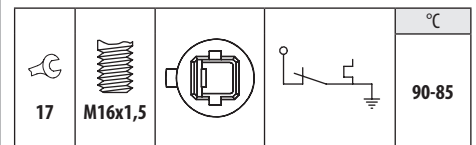

FACET 7.5070

THERMO-SWITCHES FOR ELECTRIC FANS

Adatt./Suitable:

- GENERAL MOTORS**  
 94 846 018  
**HOLDEN**  
 8942815011  
**TOYOTA**  
 89428-15011  
 89428-32010

HOLDEN

|                        |      |               |
|------------------------|------|---------------|
| NOVA_LF 1.4 Hatchback  | 6AFC | 08/91 → 11/92 |
| NOVA_LF 1.6 Hatchback  | 4AFC | 08/91 → 10/94 |
| NOVA_LF 1.6i Hatchback | 4AFE | 08/91 → 03/93 |
| NOVA_LF 1.6i Sedan     | 4AFE | 08/91 → 03/93 |