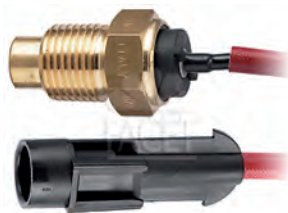

FACET 7.3175

COOLANT/OIL/FUEL TEMPERATURE SENDERS

Adatt./Suitable:

FIAT
7762299

FIAT			
CINQUECENTO 0.9 i.e.	170A1.046	07/91 → 09/94	
CINQUECENTO 0.9 i.e. S	1170A1.000, 1170A1.046	07/91 → 07/99	

FACET 7.3176

COOLANT/OIL/FUEL TEMPERATURE SENDERS

Adatt./Suitable:

BMW
1 710 535
12 62 1 710 535
12 62 1 747 281