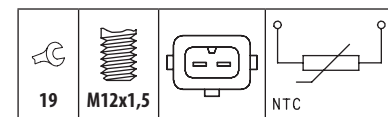

ALFA ROMEO		
33 II 1.4 i.e.	AR30753	06/91 → 09/94

FIAT		
PALIO 1.2	176A8.000, 178B5.000, 178E2.000	07/01 →
PUNTO 175 1.2	176A8.000	10/93 → 09/99