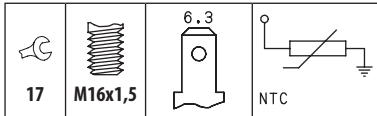

FACET 7.3042

COOLANT/OIL/FUEL TEMPERATURE SENDERS

Adatt./Suitable:

DENSO
071500-0340

SUBARU
21203-AA000
82080-4150

TOYOTA
83420-12010
83420-20011

SUBARU

LOYALE 1.8i SPi [USA]	--	01/90 ⇨
LOYALE 1.8i Turbo [USA]	--	01/90 ⇨
L-SERIES 1.3	--	01/79 ⇨ 12/91
L-SERIES 1.6	--	01/86 ⇨ 12/91
L-SERIES 1.8	--	01/86 ⇨ 12/91
L-SERIES 1.8i	--	01/86 ⇨ 12/91
L-SERIES 1.8i TB	--	01/86 ⇨ 12/91
L-SERIES 1.8i TB 4x4	--	01/86 ⇨ 12/91
L-SERIES 1.8i Turbo	--	01/86 ⇨ 12/91
XT-6 2.7 [USA]	--	01/87 ⇨ 12/92
XT 1.8 [USA]	--	01/87 ⇨ 12/92

TOYOTA

TERCEL 1.5	--	01/86 ⇨
TERCEL 1.5 [USA]	3E	01/86 ⇨ 12/90
TERCEL 1.5 i [USA]	3EE	01/89 ⇨ 12/90