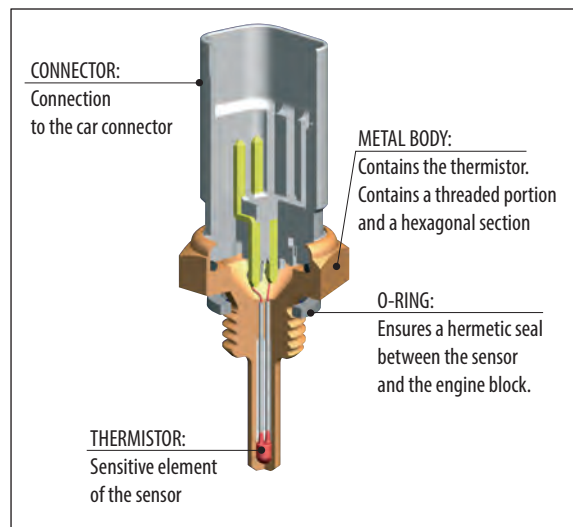

## Structural components and operating principles

The sensitive element of the transmitters, the thermistor, is placed into a protective metal body. The end containing the sensitive element is in contact with the liquid, hence its temperature, to be measured; the other end has a connector, generally made of plastic, which contains the terminals for the electrical contact. The leads of the thermistor are welded directly onto the contacts of the connector. The metal body is usually provided with a threaded portion and with a hexagonal section so that it can be installed on the car. In other cases, the body is cylindrical and is held in place by elastic components. A metal O-ring ensures a hermetic seal between the sensor and the engine block.