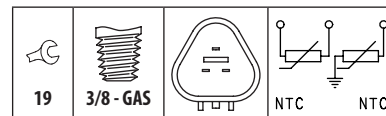

KIA

39230-26600
39230-4A000

HYUNDAI			
H1 2.5 CRDi	D4CB	12/02 → 08/07	
H200 2.5 CRDi	D4CB	02/03 → 04/04	
H300 2.5 CRDi	D4CB	09/07 →	
ACCENT II 1.5	G4EC-G, G4FK	09/99 → 11/05	
ACCENT II 1.6	G4ED-G	12/02 → 11/05	
COUPE I 1.6 16V	G4GR	03/98 → 04/02	
COUPE I 1.6 i 16V	4G61, G4GR	12/96 → 04/02	
COUPE II 1.6 16V	G4ED, G4ED-G	03/02 → 08/09	
ELANTRA III 1.6	G4ED, G4ED-G, G4GA, G4GR	06/00 → 07/06	
GETZ 1.4 i	G4EE	08/05 → 12/10	
GETZ 1.6	G4ED, G4ED-G	09/02 → 12/06	
H-1 1.2.5 CRDi	D4BE, D4CB, D4CBV	07/01 →	
H-1 1.2.5 CRDi 4WD	D4CB	12/02 → 04/04	
H-1 1.2.5 CRDi 4x4	D4CB	12/02 →	
H-1 II 2.5 CRDi	D4CB	02/08 →	
MATRIX 1.6	G4ED, G4ED-G, G4ED-L	06/01 → 08/10	
MATRIX 1.6 [TUR]	G4ED	04/08 →	
VERNA I 1.5	G4EC-G	09/99 →	
VERNA I 1.6	G4ED-G	12/02 →	

KIA			
SORENTO 2.5 CRDi	D4CB	09/06 → 12/11	
CERATO I 1.6	G4ED, G4FC, G4GR	04/04 →	
SORENTO I 2.5 CRDi	D4CB	08/02 →	

FACET 7.3374

COOLANT/OIL/FUEL TEMPERATURE SENDERS

Adatt./Suitable: