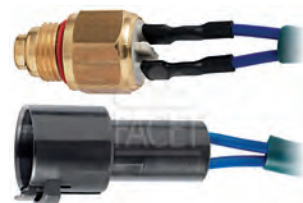

21					°C
		M16x1,5			90-85

HOLDEN

BARINA 1.3	G13A	08/86 ⇒ 12/89
BARINA 1.3 GL	G13A	02/85 ⇒ 08/86

SUZUKI

SA413 1.3	--	01/84 ⇒
SWIFT I / II 1.0	G10, G10A	10/83 ⇒ 03/89
SWIFT I / II / III 1.0	G10A	03/89 ⇒ 05/01
SWIFT I / II / III 1.0 i	G10A	03/89 ⇒ 12/91