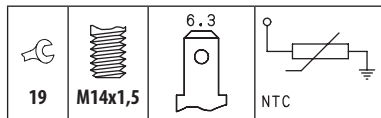

FACET 7.3096

COOLANT/OIL/FUEL TEMPERATURE SENDERS

Adatt./Suitable:

ALFA ROMEO
60504210
MAGNETI MARELLI
116596079901

ALFA ROMEO

33 I 1.2	AR30585	06/83 ⇨ 12/89
33 I 1.3	AR30168, AR30586, AR30587	06/83 ⇨ 12/89
33 I 1.3 i.e.	AR30168	05/83 ⇨ 12/89
33 I 1.4	AR30587	01/84 ⇨ 12/88
33 I 1.5	AR30588	07/86 ⇨ 12/89
33 I 1.5 4x4	AR30508, AR30588	07/86 ⇨ 12/89
33 I 1.5 QV	AR30146, AR30508, AR30588	06/84 ⇨ 12/89
33 I 1.7	AR30550	01/86 ⇨ 06/90
33 I 1.7 i.e.	AR30558	09/88 ⇨ 12/89
33 I 1.7 i.e. 4x4	AR30558	09/88 ⇨ 12/89
33 I 1.7 QV	AR30550	03/88 ⇨ 12/89
33 II 1.2	AR30743	01/90 ⇨ 08/91
33 II 1.3	AR30732	09/91 ⇨ 10/94
33 II 1.4 4x4	AR30755	07/90 ⇨ 12/92
33 II 1.4 i.e.	AR30753, AR30755	06/91 ⇨ 09/94
33 II 1.4 i.e. 4x4	AR30755	07/90 ⇨ 09/94
33 II 1.5	AR30734	01/90 ⇨ 04/93
33 II 1.5 i.e.	AR30751	01/90 ⇨ 09/94
33 II 1.5 i.e.	AR30738, AR30750	07/90 ⇨ 12/95
33 II 1.7 16V	AR30746, AR30747	01/90 ⇨ 09/94
33 II 1.7 16V 4x4	AR30746, AR30747	01/90 ⇨ 09/94
33 II 1.7 i.e.	AR30736, AR30737, AR30740	01/90 ⇨ 12/95
33 II 1.7 i.e. 4x4	AR30736, AR30737	01/90 ⇨ 09/94
75 2.0 T.S. Cat	AR06224	05/85 ⇨ 02/92
75 2.0 T.S.	AR06166, AR06224	01/87 ⇨ 02/92
155 1.7 T.S.	AR67103, AR67105	04/93 ⇨ 04/96
155 1.8 T.S.	AR67101	02/92 ⇨ 05/94
155 1.8 T.S. Sport	AR67101, AR67102	03/92 ⇨ 12/96
155 2.0 T.S.	AR67201, AR67202	02/92 ⇨ 05/95
164 2.0 T.S.	AR06416, AR06420, AR64103	06/87 ⇨ 09/98
164 2.0 Twin Spark	AR06420	06/87 ⇨ 09/92

FACET 7.3098

COOLANT/OIL/FUEL TEMPERATURE SENDERS

Adatt./Suitable:

1073 Has the same colour as the original part White

MARKET DIFFUSION: HIGH