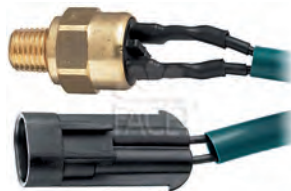

<sup>81</sup> Multifunction thermo switch MOUNTABLE in thermostat housing

- 7.8125      7.8128
- 7.8147      7.8175

|    |  |         |  |  |     |
|----|--|---------|--|--|-----|
| 21 |  |         |  |  | °C  |
|    |  | M12x1,5 |  |  | 110 |