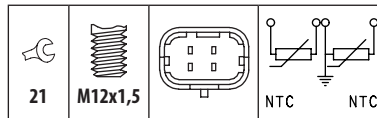

FIAT (BR)			
BRAVA 1.6i 16v	1.6Mpi	01/02 →	
PALIO 1.3i 16v	1.3Mpi16vFire	01/00 →	
SIENA 1.3i 16v	1.3MpiFire	01/00 →	12/00

LANCIA			
LYBRA 1.6	182B6.000	10/00 →	10/05
LYBRA 1.6 16V	182A4.000	07/99 →	10/05
LYBRA 1.8 16V	839A4.000, 839A7.000, 839A9.000	07/99 →	10/05
LYBRA 1.9 JTD	937A2.000, AR37101	09/00 →	10/05
LYBRA 2.0 20V	185A8.000	09/00 →	10/05
LYBRA 2.4 20V	192A2.000	10/01 →	10/05
LYBRA 2.4 JTD	839A6.000, 841C.000	09/00 →	10/05
THESIS 2.0 Turbo	841E.000	07/02 →	07/09
THESIS 2.4	841D.000	07/02 →	07/09
THESIS 3.0 V6	841A.000	07/02 →	07/09
THESIS 3.2 V6	841L.000	05/03 →	07/09
Y 1.2 16V	176B9.000, 188A5.000	10/00 →	09/03

FACET 7.3286K

COOLANT/OIL/FUEL TEMPERATURE SENDERS

Adatt./Suitable:

150 without connector parts
• 7.3286