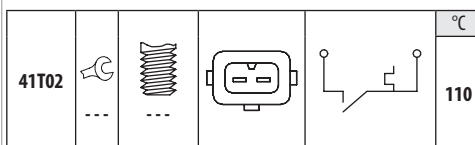

AUDI		
A6 II 2.4	ASM	07/98 ⇨ 01/05
A6 II 2.7 T	AJK	02/99 ⇨ 01/05
A6 II 2.7 T quattro	AJK, ARE, AZA, BES	08/01 ⇨ 01/05
A6 II 3.0 quattro	BBJ	06/01 ⇨ 07/04
ALLROAD 2.7 T quattro	ARE, BES	05/00 ⇨ 08/05

FORD		
GALAXY I 1.9 TDI	AFN, AVG	08/97 ⇨ 04/00
GALAXY I 2.0 i	NSE	11/95 ⇨ 05/06
GALAXY I 2.3 16V	YSB	01/97 ⇨ 05/06

SEAT		
ALHAMBRA I / II 1.9 TDI	1Z, AFN, AHU, AVG	04/96 ⇨ 03/10
CORDOBA I 1.8 i	ABS	02/93 ⇨ 09/02
CORDOBA I 1.8 i 16V	ADL	10/93 ⇨ 08/96
CORDOBA I 1.9 D	1Y	02/93 ⇨ 08/96
CORDOBA I 1.9 TD	AAZ	02/93 ⇨ 08/96
CORDOBA I 2.0 i	2E	02/93 ⇨ 06/99
CORDOBA I 2.0 i 16V	ABF	08/96 ⇨ 06/99
IBIZA II 1.8 i	ABS	03/93 ⇨ 08/99
IBIZA II 1.8 i 16V	ADL	11/93 ⇨ 08/96
IBIZA II 1.9 D	1Y	04/93 ⇨ 08/96
IBIZA II 1.9 TD	AAZ	03/93 ⇨ 08/96
IBIZA II 2.0 i	2E	03/93 ⇨ 08/99
IBIZA II 2.0 i 16V	ABF	08/96 ⇨ 08/99
TOLEDO I 1.9 D	1Y	05/91 ⇨ 03/99
TOLEDO I 1.9 TD	AAZ	05/91 ⇨ 03/99
TOLEDO I 2.0 i	2E	05/91 ⇨ 03/99

VW		
PASSAT III 1.6 TD	RA, SB	08/88 ⇨ 09/93
PASSAT III 1.9 D	1Y	05/89 ⇨ 10/93
PASSAT III 1.9 TD	AAZ	03/91 ⇨ 05/97
PASSAT III 2.8 VR6	AAA	06/91 ⇨ 05/97
PASSAT III 2.9 VR6 Syncro	ABV	01/94 ⇨ 05/97
CORRADO 2.0 i	2E, ADY	04/93 ⇨ 12/95
CORRADO 2.9 VR6	ABV	08/91 ⇨ 12/95
GOLF III 1.8	ABS	08/91 ⇨ 04/99
GOLF III 1.8 Syncro	ABS, ADZ	01/93 ⇨ 04/99
GOLF III 1.9 D	1Y	11/91 ⇨ 04/99
GOLF III 1.9 TD	AAZ	07/93 ⇨ 04/99
GOLF III 1.9 TD, GTD	AAZ	11/91 ⇨ 08/97
GOLF III 1.9 TDI	1Z, AHU, ALE	08/93 ⇨ 04/99
GOLF III 1.9 TDI Syncro	ALE	08/95 ⇨ 08/97
GOLF III 2.0	2E, ADY, AGG, AKR	11/91 ⇨ 04/99
GOLF III 2.0 Syncro	AGG	08/95 ⇨ 04/99
GOLF III 2.8 VR6	AAA	01/92 ⇨ 09/97
GOLF III 2.9 VR6	ABV	10/94 ⇨ 04/99
GOLF III 2.9 VR6 Syncro	ABV	10/94 ⇨ 04/99
GOLF IV 1.9 TDI	AHU, ALE	06/98 ⇨ 06/02
GOLF IV 2.0	AGG, AKR	06/98 ⇨ 06/02
NEW BEETLE 1.8 T	AWU	10/99 ⇨ 09/10
POLO III 1.9 D	AEF	10/94 ⇨ 12/99
POLO III 64 1.9 D	AEF	10/94 ⇨ 10/99
SHARAN I 1.9 TDI	1Z, AFN, AHU, AVG	09/95 ⇨ 03/10
SHARAN I 2.0	ADY	09/95 ⇨ 03/10
SHARAN I 2.8 VR6	AAA, AMY	09/95 ⇨ 04/00
SHARAN I 2.8 VR6 Syncro	AAA, AMY	11/96 ⇨ 04/00
VENTO 1.8	ABS, ADZ	11/91 ⇨ 09/98

VW		
VENTO 1.9 TD	AAZ	11/91 ⇨ 09/98
VENTO 1.9 TDI	AHU	09/93 ⇨ 09/98
VENTO 2.0	2E	11/91 ⇨ 09/98
VENTO 2.8 VR6	AAA	01/92 ⇨ 09/98

FACET 7.4096

WATER TEMPERATURE WARNING LIGHT SWITCHES

Adatt./Suitable:

ALFA ROMEO
60808769

FIAT
7638697

LANCIA
7638697

⁰³ Supplied until depletion

⁸¹ Multifunction thermo switch
MOUNTABLE in thermostat
housing

- 7.8097 7.8100

7.8144 7.8145

7.8146 7.8147