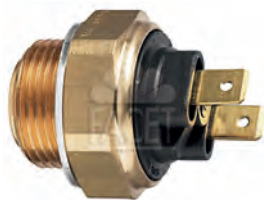

ILLUSTRATED SECTION SIMILAR TYPES

FA-TM19Q4

1T001

29	M22x1,5		

#	°C	↕	°C	#
7.5000	92-87	↕	60-50	7.5034
7.5002	90-80	↕	82-67	7.5004
7.5004	82-67	↕	82-77	7.5030
7.5005	92-87	↕	85-75	7.5008
7.5007	87-77	↕	85-80	7.5018
7.5008	85-75	↕	87-77	7.5007
7.5013	102-97	↕	87-82	7.5017
7.5016	92-82	↕	90-80	7.5002
7.5017	87-82	↕	90-85	7.5134
7.5018	85-80	↕	92-87	7.5000
7.5019	100-95	↕	92-87	7.5005
7.5020	95-90	↕	92-82	7.5016
7.5030	82-77	↕	95-90	7.5020
7.5034	60-50	↕	97-92	7.5111
7.5111	97-92	↕	100-95	7.5019
7.5134	90-85	↕	102-97	7.5013