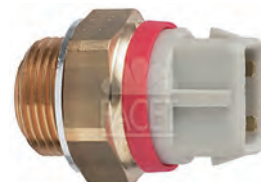

## THERMO-SWITCHES FOR DOUBLE FAN OR TWO SPEEDS

Adatt./Suitable:

**FORD**  
 7 001 606  
 89BB-88607-AC

<sup>1058</sup> Has the same colour as the original part Red

|       |  |    |  |         |  |  |                 |
|-------|--|----|--|---------|--|--|-----------------|
| 2T004 |  | 29 |  | M22x1,5 |  |  | °C              |
|       |  |    |  |         |  |  | 95-90<br>100-95 |