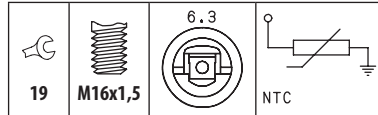

FACET 7.3006

COOLANT/OIL/FUEL TEMPERATURE SENDERS

Adatt./Suitable:

FIAT
4470183
7590193

LANCIA
7590193

MAGNETI MARELLI
116596409902

FIAT

RITMO II 105 1.6	138AR.000	01/83 → 12/87
UNO 70 TD 1.4	146B3.000	10/86 → 10/90

LANCIA

A 112 1.0 Abarth	A112A2.000	03/78 → 02/84
DEDRA 1.9 TDS	160D1.000, 835A4.000	04/89 → 07/99
Y10 1.3 i.e.	146A5.046, 156B.000	11/87 → 12/95

FACET 7.3007

COOLANT/OIL/FUEL TEMPERATURE SENDERS

Adatt./Suitable:

CITROËN
00 427 903 00
1337 72
1338 02
97 509 510
97 519 138

FIAT
9750951080

PEUGEOT
0242 63
1337 72
1338 02

TALBOT
0015 79 4500
0521 54 8200
1579 45 00