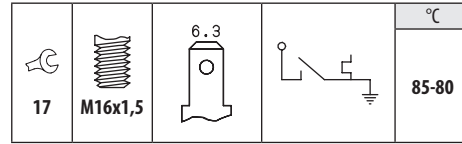

FACET 7.5068

THERMO-SWITCHES FOR ELECTRIC FANS

Adatt./Suitable:

1. **DENSO**
   071400-1062
   MITSUBISHI
   MB007639

MITSUBISHI

COLT II 1.2 EL, GL	4G16	02/84 → 04/88
COLT II 1.3 EL, GL	G13B	06/86 → 04/88
CONQUEST 2.6	--	01/84 →
CORDIA 1.8 [USA]	G62B	01/82 → 12/84
CORDIA 1.8 Turbo [USA]	G62B	01/82 → 12/88
LANCER III/IV 1.8 Diesel	4D65	01/84 → 04/88
LANCER V 1.5	4G15(12V)	09/88 → 09/92
LANCER V 1.5 12V	4G15(12V)	06/90 → 05/92
LANCER V 1.5 GLS	4G15(12V)	08/89 → 08/92
LANCER V 1.8 4WD	4G37	03/89 → 06/92
STARION 2.0 Turbo Eci	4G63-T(Eci), 4G63-T/C	06/82 → 08/87
STARION 2.6 Turbo [USA]	--	01/83 → 12/88
STARION 2.6 Turbo Eci	G54BT/C	09/87 → 06/90

FACET 7.5069

THERMO-SWITCHES FOR ELECTRIC FANS

Adatt./Suitable:

1. **DENSO**
   071400-1660
   FORD
   E7RY-10884-A
   E8BZ-10884-A

1. **MAZDA**
   B303-18-840
   E301-18-840A
   F8B8-18-840
   F8B8-18-840A

1. **MOTORCRAFT**
   SWE 2194