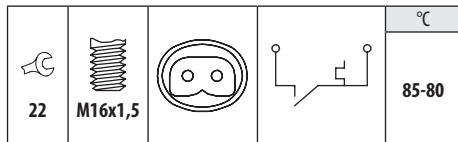

FACET 7.5217

THERMO-SWITCHES FOR ELECTRIC FANS

Adatt./Suitable:

MITSUBISHI
MB605079

MITSUBISHI		
COLT III 1.3 12V	4G13(12V)	04/88 ⇨ 05/92
COLT III 1.3 GL	4G13(8V)	04/88 ⇨ 12/90
COLT III 1.5 Cat	4G15(12V)	07/90 ⇨ 05/92
COLT III 1.5 GLXi	4G15(8V)	04/88 ⇨ 05/92
COLT IV 1.3 GLi 12V	4G13(12V)	04/92 ⇨ 04/96
COLT IV 1.6 4WD	4G92(SOHC16V)	08/93 ⇨ 08/95
COLT IV 1.6 GLXi 16V	4G92(SOHC16V)	04/92 ⇨ 04/96
COLT IV 1.8 GTi 16V	4G93(DOHC16V)	04/92 ⇨ 04/96
LANCER III/IV 1.2	4G16	08/86 ⇨ 04/88
LANCER V 1.2 GL	4G16	05/88 ⇨ 08/92
LANCER V 1.3	G13B	08/88 ⇨ 05/92
LANCER V 1.3 GL	G13B	05/88 ⇨ 06/90
LANCER V 1.5	4G15(12V), 4G15(8V)	04/88 ⇨ 09/92
LANCER V 1.5 12V	4G15(12V)	05/89 ⇨ 05/92
LANCER V 1.5 GLS	4G15(12V)	08/89 ⇨ 08/92
LANCER VI 1.5	4G15(12V)	09/92 ⇨ 07/96
LANCER VI 1.6 16V	4G92(SOHC16V)	06/92 ⇨ 10/03

MITSUBISHI

LANCER VI 1.6 16V 4WD	4G92(SOHC16V)	06/92 ⇨ 10/03
LANCER VI 1.6 i	4G92(SOHC16V)	09/92 ⇨ 07/96
LANCER VI 1.8	4G93(DOHC16V)	09/92 ⇨ 07/96
LANCER VI 1.8 16V	4G93(DOHC16V)	06/92 ⇨ 12/93
LANCER VI 1.8 4WD	4G93(SOHC16V)	03/95 ⇨ 10/03
LANCER VI 1.8 i	4G93(SOHC16V)	03/95 ⇨ 10/03