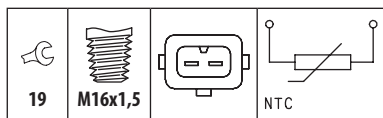

ALFA ROMEO

145 1.9 TD	AR33601, AR67501	10/94 ⇒ 02/99

ALFA ROMEO

146 1.9 TD	AR33601, AR67501	12/94 ⇒ 02/99
155 1.9 TD	AR33601, AR67501	04/93 ⇒ 12/97

FIAT

MARENGO 1.9 TD	182A8.000	07/96 ⇒ 08/02
FIORINO II 1.7 TD	146D7.000	11/96 ⇒ 05/01
FIORINO II 65 1.7 TD	146D7.000	01/97 ⇒ 05/01
MAREA 1.9 TD	182A8.000	08/96 ⇒ 02/99
MAREA 1.9 TD 75	182A8.000	09/96 ⇒ 05/02
PALIO 1.7 D	176B3.000	01/98 ⇒
PALIO 1.7 TD	176A3.000	04/96 ⇒
PALIO 1.7 TD 70	176B7.000	04/99 ⇒
PUNTO I 1.7 D	176B3.000	04/94 ⇒ 02/00
PUNTO I 1.7 TD	176A3.000, 176A5.000, 176B7.000	01/94 ⇒ 09/99
SIENA 1.7 D	176A3.000	03/02 ⇒
SIENA 1.7 D [MAR]	176B3.000	01/98 ⇒
SIENA 1.7 TD [IND]	176B7.000, 178C9.066	04/99 ⇒
STRADA 1.7 TD	176A3.000	10/06 ⇒ 12/08
TEMPRA 1.9 TD	160A6.000, 160D1.000	05/90 ⇒ 08/96
TIPO I 1.9 TD	160D1.000	09/90 ⇒ 04/95

LANCIA

DEDRA 1.9 TDS	160D1.000, 835A4.000	04/89 ⇒ 07/99
DELTA II 1.9 TD	160D1.000, 835A4.000	10/94 ⇒ 08/99

FACET 7.3161

COOLANT/OIL/FUEL TEMPERATURE SENDERS

Adatt./Suitable:

DAIHATSU
83420-16040-000

1078 Has the same colour as the original part Black

HOLDEN
8342016040
8342020030

LEXUS
83420-16040

TOYOTA
83420-16040
83420-20030