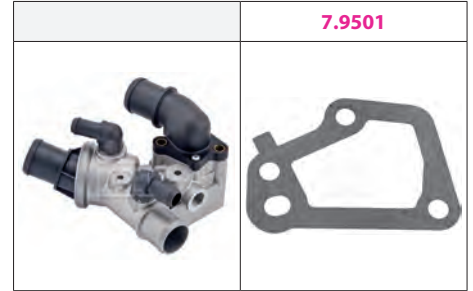

°C
80

FIAT		
PALIO 1.7 D	176B3.000	04/96 ⇨
PUNTO I 1.7 D	176B3.000	04/94 ⇨ 02/00
SIENA 1.7 D [MAR]	176B3.000	01/98 ⇨

7.8099

THERMOSTATS
Adatt./Suitable:

FIAT
46466123

⁸¹ Multifunction thermo switch
MOUNTABLE in thermostat
housing

• 7.3000   7.3160