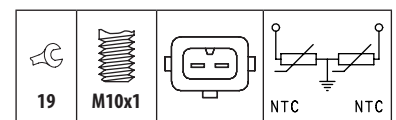

FACET 7.3229

COOLANT/OIL/FUEL TEMPERATURE SENDERS

Adatt./Suitable:

AUDI
034 906 161

BOSCH
0 280 130 053
0 280 130 054

VW
026 906 161 2
034 906 161

AUDI		
80 IV 2.3 E	NG	09/91 → 01/96
90 II 2.0	PS	07/88 → 09/91
90 II 2.3 E	NG	04/87 → 09/91
100 III 2.0 Cat	RT	01/88 → 11/90
100 III 2.0 E Cat	RT	01/88 → 11/90
100 III 2.3	NF	08/86 → 11/90
100 III 2.3 E	NF	10/86 → 11/90
100 III 2.3 E quattro	NF	08/86 → 11/90
100 III 2.3 quattro	NF	01/90 → 11/90
100 IV 2.3 E	AAR	12/90 → 07/94
100 IV 2.3 E quattro	AAR	12/90 → 07/94
A6 I 2.3	AAR	06/94 → 12/95
A6 I 2.3 quattro	AAR	06/94 → 12/95
CABRIOLET 2.3 E	NG	05/91 → 07/94
COUPE 2.3	NG	10/88 → 12/96
COUPE 2.3 quattro	NG	01/87 → 12/96

VOLKSWAGEN (BR)		
LOGUS 2.0i	809	12/92 → 05/94
POINTER 2.0i	809	11/93 → 05/94