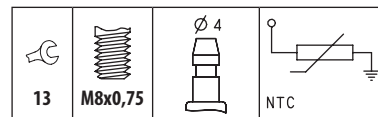

MOTORCRAFT

SWE 2093

MAZDA

929 III 2.0	FE(8V)	06/87 ⇨ 12/88
929 III 2.2	--	01/86 ⇨ 12/91
929 III 2.2 12V	F2, F21, F267, F2E	02/87 ⇨ 05/89
929 III 2.2 i	F2-EGI	05/87 ⇨ 12/88
929 III 3.0	JE, JE3	06/87 ⇨ 06/91
929 III 3.0 i	JE3	01/90 ⇨ 06/91
929 III 3.0i DOHC [USA]	--	01/90 ⇨ 12/91
E2000 2.0	FEFN, FECK, FEY7	11/87 ⇨ 05/95
E2000 2.0 4x4	FECK, FEY7	11/87 ⇨ 07/91
E2200 2.2	R281	11/87 ⇨ 03/97
E2200 2.2 4x4	R294	11/87 ⇨ 03/97
E-SERIE E2000 4WD	FEFN	10/88 ⇨ 09/89
RX 7 II 1.3	RE13B	11/85 ⇨ 04/89
RX 7 II 1.3 Turbo	RE13B	06/87 ⇨ 11/89
RX 7 II 2.6i	N323	11/85 ⇨ 08/86

FACET 7.3069

COOLANT/OIL/FUEL TEMPERATURE SENDERS

Adatt./Suitable:

FORD

1 640 040

1 784 077

6 076 967

81AB-10884-AA

84AB-10884-BA

C4AH-10884

FORD AUSTRALIA

88DA-10884-AB

EAB-10884-A

LAND ROVER

AAU1115

ROVER

GTR120

GTR199

03 Supplied until depletion

- Fornibile fino ad esaurimento delle scorte
- Fourni jusqu'à épuisement du stock
- Lieferbar solange vorrat reicht
- Suministrado hasta el stock termina

1074 Has the same colour as the original part Yellow

- corrisponde al pezzo originale colorato giallo
- Correspond à la pièce originale dans sa couleur jaune
- Entspricht dem Originalteil in Farbe gelb
- corresponde al color de la pieza original amarillo