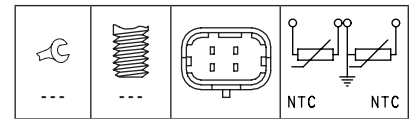

7.3359

COOLANT/OIL/FUEL TEMPERATURE SENDERS

Adatt./Suitable:

FIAT
71718201
LANCIA
71718201

FIAT

PALIO 1.1	187A1.000	06/06 →
PALIO 1.2	178C4.066, 188A4.000	07/97 → 10/04
PANDA I 1100 i.e. 4x4	187A1.000	12/00 →
STRADA 1.2	188A4.000	04/03 →

LANCIA

Y 1.2	188A4.000, 840A3.000	03/96 → 09/03