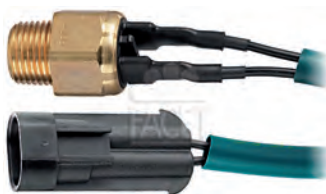

FACET 7.4055

WATER TEMPERATURE WARNING LIGHT SWITCHES

Adatt./Suitable:

ALFA ROMEO
46478259
60812438

* Multifunction thermo switch MOUNTABLE in thermostat housing

FIAT
46478259
7661866

LANCIA
46478259
7661866

- 7.8095   7.8101
- 7.8102   7.8103
- 7.8104   7.8152
- 7.8153

ALFA ROMEO

145 1.9 TD	AR33601	10/94 ⇒ 02/99
146 1.9 TD	AR33601, AR67501	12/94 ⇒ 02/99
155 1.9 TD	AR33601	05/96 ⇒ 10/97

FIAT

PALIO 1.7 TD	176A3.000	04/96 ⇒
PALIO 1.7 TD 70	176B7.000	04/99 ⇒
PUNTO I 1.7 TD	176A3.000, 176A5.000, 176B7.000	01/94 ⇒ 09/99
SIENA 1.7 D	176A3.000	03/02 ⇒
SIENA 1.7 TD	176A3.000	02/06 ⇒ 12/09
SIENA 1.7 TD [IND]	178C9.066	04/99 ⇒
STRADA 1.7 TD	176A3.000	10/06 ⇒ 12/08

LANCIA

DEDRA 1.9 TDS	160D1.000, 835A4.000	04/89 ⇒ 07/99
DELTA II 1.9 TD	160D1.000	10/94 ⇒ 08/99