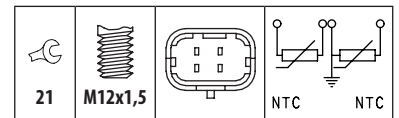

FACET 7.3286

COOLANT/OIL/FUEL TEMPERATURE SENDERS

Adatt./Suitable:

ALFA ROMEO
46753479
60816476

¹¹⁵ with connector parts
- 7.3286K

FIAT
46753479
60816476
77363458

LANCIA
46753479
77363458

MAGNETI MARELLI
402 386 01
510040238601
511040238601

⁸¹ Multifunction thermo switch
MOUNTABLE in thermostat
housing
- MONTABLE en carcasa termostato

7.8115 7.8118

7.8122 7.8149

7.8189 7.8469

7.8564

⁸⁵ Multifunction thermo switch
FITTED into thermostat housing

7.8563 7.8565

7.8566 7.8567

7.8571 7.8573

7.8583 7.8676

ALFA ROMEO

147 1.6 16V T.SPARK	AR32104	01/01 → 03/10
147 1.6 LPG	AR32104	03/01 → 12/09
147 2.0 16V T.SPARK	AR32310	01/01 → 03/10
147 3.2 GTA	932A.000	02/03 → 03/10
156 1.6 16V T.SPARK	AR32103, AR32104	09/97 → 09/05
156 1.6 16V T.SPARK.	AR32103, AR32104	05/00 → 05/06
156 1.8 16V T.SPARK	AR32201, AR32205	09/97 → 05/06
156 1.9 JTD	192B1.000, 937A2.000, 937A4.000, 937A5.000, AR32302, AR37101	05/00 →
156 1.9 JTD 16V	192A5.000	11/02 → 05/06
156 1.9 JTD 16V Q4	937A5.000	07/04 → 05/06
156 2.0 16V T.SPARK	AR32301, AR32310	05/00 → 06/02
156 2.0 JTS	932A2.000, 937A1.000	03/01 → 05/06
156 2.0 Twin Spark	AR32303	11/97 → 04/00
156 2.4 JTD	839A6.000, 841C000, 841G.000, 841M.000, AR32501	05/00 → 05/06
156 2.5 V6 24V	AR32401, AR32405	02/97 → 05/06
156 3.2 GTA	932A.000	03/02 → 05/06
166 2.0 T.SPARK	AR36301	10/00 → 06/07
166 2.4 JTD	839A6.000, 841C000, 841G.000, 841H.000, 841M.000, 841N.000, 936B.000	10/00 → 06/07
166 2.5 V6 24V	AR36201	10/00 → 06/07
166 3.0 V6 24V	AR36101	10/00 → 06/07
166 3.2 V6 24V	936A.000	10/03 → 06/07
GT 1.8 TS	AR32205	11/03 → 09/10
GT 2.0 JTS	932A2.000, 937A1.000	11/03 → 09/10
GT 3.2 GTA	936A.000	11/03 → 09/10
GTV 2.0 JTS	937A1.000	04/03 → 10/05
GTV 2.0 T.SPARK 16V	AR16201, AR32310	06/95 → 10/05
GTV 3.0 V6 24V	AR16105	10/00 → 10/05