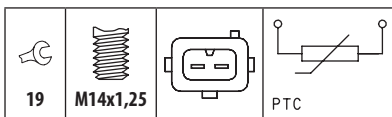

## COOLANT/OIL/FUEL TEMPERATURE SENDERS

Adatt./Suitable:

CITROËN

1338 66

PEUGEOT

1338 66