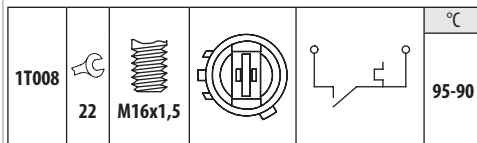

HONDA		
ACCORD VI 2.2 Type-R	H22A7	02/99 ⇨ 12/02
PRELUDE IV 2.2 i 16V Vtec	H22A2	02/93 ⇨ 09/96
PRELUDE V 2.2 16V	H22A5	10/96 ⇨ 10/00
PRELUDE V 2.2 i 16V VTi-R	H22A4, H22A8, H22Z1	10/96 ⇨ 12/98