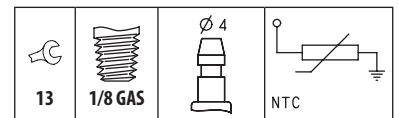

ACURA

INTEGRA II 1.8	F18A2	10/90 ⇨ 09/93
INTEGRA III 1.8 GS-R	F18C2	10/93 ⇨ 09/01
INTEGRA III 1.8 LS	F18C1	10/93 ⇨ 09/01
INTEGRA III 1.8 Sport	F18C1	10/93 ⇨ 09/01
LEGEND II 3.2	C32A2	08/91 ⇨ 08/96
NSX 3.0	C30A3	01/90 ⇨ 08/97
NSX 3.2	C32B2	08/97 ⇨ 12/05
NSX R 3.0	C30A4	01/92 ⇨ 08/97
NSX T 3.0	C30A4	01/95 ⇨ 12/97
VIGOR 2.5	G25A, G25A2, G25A3	09/91 ⇨
VIGOR 3.2	C32A7	01/96 ⇨

DAIHATSU

APPLAUSE I 1.6 16V	HD, HD-E	06/89 ⇨ 07/97
APPLAUSE I 1.6 16V 4WD	HD-E	06/89 ⇨ 07/97
CHARADE III 1.0	CB23	03/87 ⇨ 12/92
CHARADE III 1.0 D	CL11	03/87 ⇨ 12/92
CHARADE III 1.0 GTi	CB80T	03/87 ⇨ 12/92
CHARADE III 1.0 TD	CL, CL61	03/87 ⇨ 12/92
CHARADE III 1.0i	G102	01/88 ⇨
CHARADE III 1.0i 12v GTi	CB70	11/90 ⇨ 02/93
CHARADE III 1.3	HC-E	11/90 ⇨ 02/93
CHARADE III 1.3 i	HC-E	06/88 ⇨ 12/92
CHARADE III 1.3 i 4WD	HC-E	06/88 ⇨ 01/93
CUORE II 0.8	ED10	09/85 ⇨ 12/90
CUORE II 0.8 4WD	ED10	09/86 ⇨ 10/88
CUORE III 0.8	ED10K	10/90 ⇨ 12/94
DOMINO 0.8	ED	08/85 ⇨ 07/90
DOMINO 0.8i	ED20	08/90 ⇨ 11/94
FEROZA 1.6i	--	01/90 ⇨
FEROZA HARD TOP 1.6 16V 4x4	HD-C	10/88 ⇨ 12/99
FEROZA HARD TOP 1.6 i 16V 4x4	HD-E	10/88 ⇨ 12/99
FEROZA SOFT TOP 1.6 16V	HD-C	10/88 ⇨ 12/99
FEROZA SOFT TOP 1.6 i 16V	HD-E	10/88 ⇨ 12/99
MIRA 0.8i	ED20	03/93 ⇨ 11/94

HONDA

ACCORD III 1.6 L	A16A1	11/85 ⇨ 12/89
ACCORD III 2.0	A20A2	01/86 ⇨ 12/86
ACCORD III 2.0 12V	A20A1, A20A3	01/86 ⇨ 12/89
ACCORD III 2.0 16V EXS	B20A2	01/88 ⇨ 12/89
ACCORD III 2.0 EX	A20A1, A20A2	11/85 ⇨ 12/89
ACCORD III 2.0 EXi	A20A3, A20A4	11/85 ⇨ 12/89
ACCORD III 2.0 i 16V	B20A2, B20A8	01/87 ⇨ 12/89
ACCORD IV 1.8	--	01/90 ⇨ 12/91
ACCORD IV 2.0 16V	F20A2, F20A3, F20A5, F20A6	01/90 ⇨ 12/93
ACCORD IV 2.0 i 16V	F20A4, F20A7, F20A8, F20Z3	01/90 ⇨ 12/93
ACCORD IV 2.2	F22A6	05/92 ⇨ 12/93