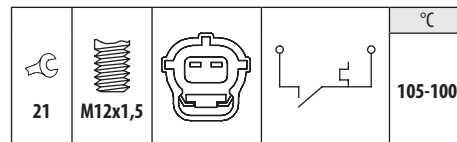

FACET 7.5220

THERMO-SWITCHES FOR ELECTRIC FANS

Adatt./Suitable:

MAZDA
B62K-18-840A

MAZDA		
323 VI 1.8i 16v Turbo 4x4	BP55	06/89 ⇨ 03/91
323 VI S 1.8 16V Turbo 4WD	BPTurbo	01/91 ⇨ 07/94
PROTEGE 1.8i DOHC [USA]	--	01/90 ⇨
PROTEGE 1.8i OHC [USA]	--	01/90 ⇨