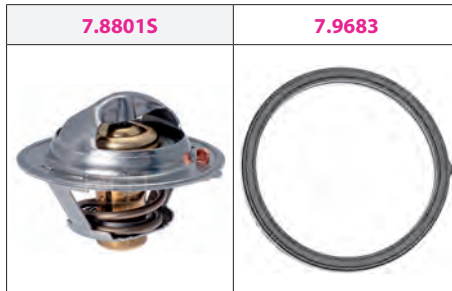

7.8803

04

THERMOSTATS

Adatt./Suitable:

**HYUNDAI**  
 25500-2A000  
 25500-2A050

\*V Supplied only the thermostat, without housing

**KIA**  
 25500-2A000  
 25500-2A050  
 25610-2A711 \*V

MARKET DIFFUSION: MEDIUM