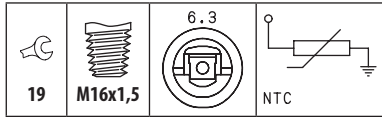

FACET 7.3000

COOLANT/OIL/FUEL TEMPERATURE SENDERS

Adatt./Suitable:

ALFA ROMEO

60813687
7588802
7588882

**81 Multifunction thermo switch
MOUNTABLE in thermostat
housing**

FIAT

4067872
4108672
4276954
4349082
4407984
4409505
4414600
4448131
46458931
60813687
7588802
7588882

• **7.8099**   **7.8116**

7.8141   **7.8142**

INNOCENTI

7588802

7.8143   **7.8156**

IVECO

4448131

7.8170   **7.8193**

LADA

21010-3808600-00
2101-3808600
2101-3808600-02
21060-3828010-00
2106-3828010

LANCIA

4349082

MAGNETI MARELLI

116596409901

MARKET DIFFUSION: MEDIUM

ALFA ROMEO			
156 1.9 JTD	AR32302, AR37101	05/00 ⇒ 05/01	
156 2.4 JTD	839A6.000, AR32501	05/00 ⇒ 05/06	
FIAT			
MARENGO 1.9 TD	182A7.000	07/96 ⇒ 02/99	
124 1200	124A.000	07/66 ⇒ 10/73	
124 1400	124B2.000	12/68 ⇒ 12/72	
124 1600	132AC.000	01/73 ⇒ 07/75	
124 Spider, Sport [USA]	--	01/79 ⇒ 12/86	
126 650	126A1.048	07/77 ⇒ 09/87	
126 700	126A2.000, 126A2.048	09/87 ⇒ 06/96	
127 0.9	100GL.000	09/71 ⇒ 12/84	
127 1.3 D	127A5.000	06/81 ⇒ 12/86	
127 1.3 Diesel	127A5.000	04/81 ⇒ 12/86	
131 1.3 Mirafiori	131A6.000	10/74 ⇒ 09/81	
132 1.6	132C.000	05/77 ⇒ 09/82	
132 2.0	132C2.000	01/76 ⇒ 06/81	
ARGENTA 1600	132D.000	04/81 ⇒ 12/85	
ARGENTA 1600 i.e	132D.000	04/81 ⇒ 12/85	
ARGENTA 2000	132D1.000	06/78 ⇒ 12/85	
ARGENTA 2000 i.e.	132C3.000	06/81 ⇒ 07/86	
ARGENTA 2500 Diesel	8144.61	06/81 ⇒ 11/85	
ARGENTA 2500 Turbodiesel	8144.61.500.81	07/83 ⇒ 08/85	
BARCETTA 1.8 16V	183A1.000, 188A6.000	04/95 ⇒ 05/05	
BRAVA 1.4	182A5.000	10/95 ⇒ 10/01	
BRAVA 1.4 12V	182A3.000	10/95 ⇒ 08/98	
BRAVA 1.6 16V	182A4.000, 182A4.027, 182A6.000, 182B6.000	10/95 ⇒ 12/02	
BRAVA 1.8 GT 16V	182A2.000	10/95 ⇒ 08/01	
BRAVA 1.9 D	160A7.000	10/95 ⇒ 10/01	
BRAVA 1.9 JTD	182A7.000, 182B9.000	09/00 ⇒ 10/01	
BRAVA 1.9 TD 100 S	182A7.000, 182B9.000	03/96 ⇒ 10/01	
BRAVA 1.9 TD 75 S	182A8.000	03/96 ⇒ 10/01	
BRAVO 1.4	182A3.000, 182A5.000	10/95 ⇒ 10/01	
BRAVO 1.6 16V	182A4.000, 182A6.000	10/95 ⇒ 10/01	
BRAVO 1.8 GT	182A2.000	10/95 ⇒ 10/01	
BRAVO 1.9 D	160A7.000	10/95 ⇒ 10/01	
BRAVO 1.9 JTD	182A7.000, 182B9.000	09/00 ⇒ 10/01	
BRAVO 1.9 TD 100 S	182A7.000, 182B9.000	03/96 ⇒ 10/01	
BRAVO 1.9 TD 75 S	182A8.000	03/96 ⇒ 10/01	
BRAVO 1.2.0 HGT 20V	182A1.000	10/95 ⇒ 07/98	
CINQUECENTO 0.9	170A1.000	07/91 ⇒ 12/93	
CINQUECENTO 0.9 i.e.	170A1.046	07/91 ⇒ 09/94	
CINQUECENTO 0.9 i.e. S	1170A1.000, 1170A1.046	07/91 ⇒ 07/99