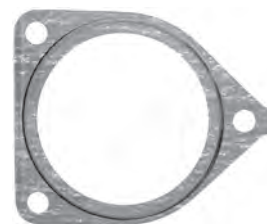

GASKETS FOR THERMOSTATS

Adatt./Suitable:

DAIHATSU ¹²¹⁴Gasket to be used with
16341-87304-000

TOYOTA
16341-56020
16341-56021