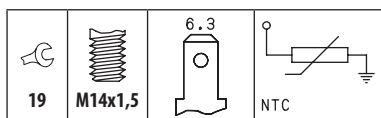

FACET 7.3066

COOLANT/OIL/FUEL TEMPERATURE SENDERS

Adatt./Suitable:

AUDI
171 919 523

VW
171 919 523

AUDI

50 0.8	HE	01/76 ⇨ 07/78
50 1.1	HB, HC	08/74 ⇨ 07/78

AUDI

50 1.3	HH, HJ	01/77 ⇨ 07/78

VW

DERBY 1.1	HB	02/77 ⇨ 09/81
DERBY 1.3	HH, HJ	02/77 ⇨ 09/81
GOLF I 1.1	FA	04/74 ⇨ 07/83
GOLF I 1.5	FH	04/74 ⇨ 12/75
GOLF I 1.6	EG, FN, FP, FT	08/75 ⇨ 02/84
GOLF I 1.6 GTI	EG	08/76 ⇨ 07/82
JETTA I 1.1	FA	08/79 ⇨ 02/84
JETTA I 1.6	FR	08/78 ⇨ 02/84
JETTA I 1.6 GLI	EG	08/78 ⇨ 07/82
POLO 10.8	HE	09/75 ⇨ 09/81
POLO 10.9	HA	09/75 ⇨ 09/81
POLO 1.1	HB, HC	03/75 ⇨ 09/81
POLO 1.3	HH	12/76 ⇨ 09/81
POLO II 0.9	HA	10/81 ⇨ 12/81

FACET 7.3067

COOLANT/OIL/FUEL TEMPERATURE SENDERS

Adatt./Suitable:

GENERAL MOTORS

94 235 691

94 237 861

HOLDEN

8942356910

8942378610

ISUZU

8-94235691-0

8-94237861-0