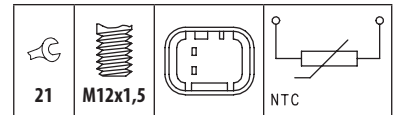

<sup>85</sup> Multifunction thermo switch FITTED into thermostat housing  
7.8497