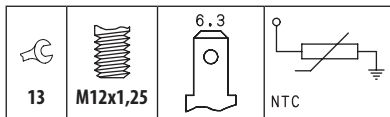

FACET 7.3159

COOLANT/OIL/FUEL TEMPERATURE SENDERS

Adatt./Suitable:

NISSAN
25080-9F900

NISSAN

PATROL 3.2	SD33	05/98 ⇒ 04/01
CABSTAR II 105.35, 110.35, 110.45	BD-30Ti	10/98 ⇒ 10/06
CABSTAR II 120.35, 120.45	BD-30Ti	10/98 ⇒ 10/06
PATROL III TR 2.7	TD27T	05/98 ⇒
PATROL GR II 3.2 D	SD33	05/98 ⇒ 06/01
SERENA 1.6	GA16DE	02/93 ⇒ 09/01
SERENA 2.0	SR20DE	11/92 ⇒ 09/01
SERENA 2.0 D	LD20	11/92 ⇒ 09/01
SERENA 2.3 D	LD23	01/95 ⇒ 09/01
TERRANO II 2.4 4WD	KA24E	05/96 ⇒ 09/07
TERRANO II 2.4 i 12V 4WD	KA24E	02/93 ⇒ 12/97
TERRANO II 2.7 TD 4WD	TD27T	02/93 ⇒ 01/02
TERRANO II 2.7 TDi 4WD	TD27Ti	05/96 ⇒ 09/07
TRADE 2.0 D	LD20	04/93 ⇒ 10/98
TRADE 2.3 D	LD23	12/96 ⇒
TRADE 2.8 D	A428	12/86 ⇒ 06/94
TRADE 3.0 D	BD30	04/93 ⇒
TRADE 3.0TD	BD-30Ti	04/93 ⇒

FACET 7.3160

COOLANT/OIL/FUEL TEMPERATURE SENDERS

Adatt./Suitable:

ALFA ROMEO
60812290
7735919

81 Multifunction thermo switch MOUNTABLE in thermostat housing

FIAT
60812290
7735919

LANCIA
7735919

- 7.8095 7.8096
- 7.8098 7.8099
- 7.8101 7.8102
- 7.8103 7.8104
- 7.8141 7.8143
- 7.8146 7.8152
- 7.8153 7.8175
- 7.8193 7.8285