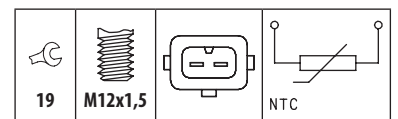

FACET 7.3243

COOLANT/OIL/FUEL TEMPERATURE SENDERS

Adatt./Suitable:

CITROËN
1338 75
1338 91

PEUGEOT
1338 75
1338 91

RENAULT
96 23 870 180

CITROËN

XANTIA I 3.0 i 24V	XFZ(ES9J4)	01/97 →	04/03
XANTIA I 3.0 V6	XFZ(ES9J4)	01/98 →	04/03
XANTIA II 3.0 V6	XFZ(ES9J4)	01/98 →	04/03
XM II 3.0 V6	XFZ(ES9J4)	04/97 →	10/00

PEUGEOT

406 3.0 24V	XFZ(ES9J4)	10/96 →	10/04
406 3.0 V6 24V	XFZ(ES9J4)	03/97 →	12/04

RENAULT

ESPACE III 3.0 V6 24V	L7X727	10/98 →	10/02