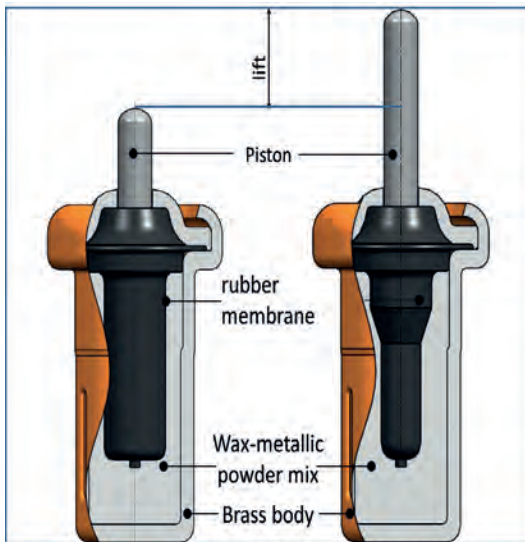

Structural components and operating principles

• Simple and integrated thermostats

The thermostats in the cooling system of endothermal engines take control over the coolant flow and temperature, turning thermal energy into mechanic one. Thermostats containing non-linear expansive wax with additives reduce the thermal response time and assure:

- Improved thermal efficiency
- Lower consumption levels
- Fewer gas emissions in the atmospheres