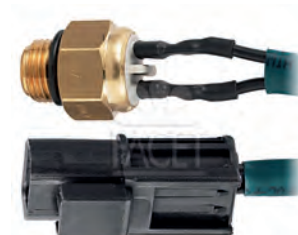

THERMO-SWITCHES FOR ELECTRIC FANS

Adatt./Suitable:

NISSAN
21595-60A00

⁰³ Supplied until depletion

				°C
22	M16x1,5			95-90

NISSAN

PULSAR NX 1.6 [USA]	E16	01/86 ⇒
SUNNY II 1.0 L	E10S	07/86 ⇒ 09/90
SUNNY II 1.3	E13S	06/86 ⇒ 10/91
SUNNY II 1.5	E15S	06/86 ⇒ 10/88
SUNNY II 1.6	E16S	06/86 ⇒ 10/88