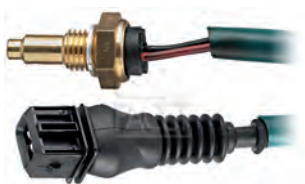

FACET 7.3237

1

COOLANT/OIL/FUEL TEMPERATURE SENDERS

Adatt./Suitable:

ALFA ROMEO
60812439

⁰³ Supplied until depletion

FIAT

7663320

LANCIA

7663320

⁸¹ Multifunction thermo switch
MOUNTABLE in thermostat
housing

• 7.8100   7.8145

7.8152   7.8153

ALFA ROMEO

155 1.9 TD   AR33601   05/96 ⇨ 10/97

FIAT

CROMA I 1900 Turbo D i.d.   --, 154D1.000   01/87 ⇨ 12/96

DUCATO II 1.9 TD CAT   230A4.000   08/94 ⇨ 04/02

DUCATO II 1.9 TD Combinato   230A4.000   08/94 ⇨ 04/02

TEMPRA 1.9 TD   160B6.046, 160D1.000   05/90 ⇨ 08/96

TEMPRA 1.9 TDE   160A6.046   07/90 ⇨ 03/93

TIPO I 1.9 TD   160A6.046, 160B6.046,
160D1.000   09/90 ⇨ 04/95

LANCIA

DEDRA 1.9 TDS   160D1.000   04/89 ⇨ 07/99

DELTA II 1.9 TD   160D1.000, 835A4.000   10/94 ⇨ 08/99

FACET 7.3238

3

COOLANT/OIL/FUEL TEMPERATURE SENDERS

Adatt./Suitable:

FIAT

4840434

IVECO

4840434

⁰³ Supplied until depletion

- Fornibile fino ad esaurimento delle scorte
- Fourni jusqu'à épuisement du stock
- Lieferbar solange vorrat reicht
- Suministrado hasta el stock termina