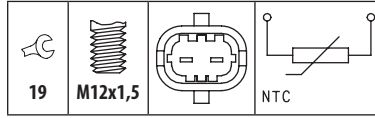

FA-TM19Q4

ALFA ROMEO
46462179
46469865
46472179
500382599
55187822
60814715
71741090

BENTLEY
320 963 535

BOSCH
0 280 130 093
0 280 130 094
0 280 130 122
0 281 002 169
0 281 002 170
0 281 002 209
0 281 002 473

CADILLAC
12 566 778
15 393 755

CHEVROLET
12566778
12639899
55566146
55599958
90542063
90570185
96868950

CHRYSLER
5066779AA
K05066779AA

CITROËN
1338 C7
1338 F9

DODGE
5066779AA
K05066779AA

FIAT
46469865
46472179
500382599
60814715
71739856
99455420
K05066779AA

FUSO (MITSUBISHI)
MK667448

HONDA
37870-PLZ-D00
37870-RBD-E01

ISUZU
8-97227219-0

MOPAR PARTS
05066779AA
68142898AA

PEUGEOT
1338 C7
1338 F9

RENAULT
50 01 848 546

⁷ Without connector parts

¹⁰⁷³ Has the same colour as the original part White

¹⁰⁷⁸ Has the same colour as the original part Black

¹⁰⁸³ Has the same colour as the original part Green

³⁰⁶ Has the same colour as the original part Grey

⁸¹ Multifunction thermo switch MOUNTABLE in thermostat housing
• 7.8170 7.8190

MARKET DIFFUSION: HIGH

ALFA ROMEO			
156 1.8 16V T.SPARK	AR32201, AR32205	09/97 ⇌	05/06
156 1.9 JTD	AR32302, AR37101	05/00 ⇌	05/01
156 2.0 16V T.SPARK	AR32301, AR32310	05/00 ⇌	06/02
156 2.0 Twin Spark	AR32303	11/97 ⇌	04/00
156 2.4 JTD	839A6.000, AR32501	05/00 ⇌	05/06
159 1.9 JTS	939A6.000	09/05 ⇌	11/11
159 2.2 JTS	939A5.000	09/05 ⇌	11/11
159 3.2 JTS	939A.000	01/08 ⇌	11/11
159 3.2 JTS Q4	939A.000	12/05 ⇌	11/11
159 MY2011 2.2 JTS	--	01/10 ⇌	--
159 MY2011 3.2 JTS	--	01/10 ⇌	--
BRERA 2.2 JTS	939A5.000	01/06 ⇌	05/11
BRERA 3.2 JTS	939A.000	03/08 ⇌	06/10
BRERA 3.2 JTS Q4	939A.000	01/06 ⇌	05/11
SPIDER III 2.2 JTS	939A5.000	03/06 ⇌	03/11
SPIDER III 3.2 JTS	939A.000	03/08 ⇌	03/11
SPIDER III 3.2 JTS Q4	939A.000	03/06 ⇌	03/11
BENTLEY			
MULSANNÉ 6.8	CKBB, CZMA, CZMB	09/09 ⇌	--
CADILLAC			
BLS 2.0 T	Z20NER, Z20NET	04/06 ⇌	--
BLS 2.0 T AWD	B207R	04/06 ⇌	--
BLS 2.0 T Flexpower	Z20LER	12/07 ⇌	--
BLS 2.8 T	Z28NET	04/06 ⇌	--
BLS 2.8 T AWD	Z28NET	10/08 ⇌	--
CTS 2.8	LP1	01/08 ⇌	12/09
CTS 3.6	LLT, LY7	01/08 ⇌	--
CTS 3.6 AWD	LLT	01/08 ⇌	--
CHEVROLET			
CAMARO 3.6	LFX, LLT	09/09 ⇌	12/15
CAPTIVA 2.0 CDI	LNP	01/12 ⇌	--
CAPTIVA 2.0 D	LNP	01/11 ⇌	--
CAPTIVA 2.2 D	LNQ	03/11 ⇌	--
CAPTIVA 2.2 D 4WD	A22DMH, LNQ	03/11 ⇌	--
CAPTIVA 2.2 L	LNQ	01/12 ⇌	--
CAPTIVA 3.2 4WD	LU1	06/06 ⇌	--
CRUZE 1.7 D	LUD	01/12 ⇌	--
CRUZE 1.7 TD	LUD	08/12 ⇌	--
CRUZE 2.0 CDI	LNP, Z20DMH	05/09 ⇌	--
CRUZE 2.0 TD	LNP	08/12 ⇌	--
MALIBU 2.0 D	LBS	04/12 ⇌	--
ORLANDO 2.0	LNP	02/11 ⇌	12/15
ORLANDO 2.0 D	LNP	02/11 ⇌	--
TRAILBLAZER 3.6 4WD	LY7	01/13 ⇌	--
CHRYSLER			
300C II 3.0 CRD	EXF	09/11 ⇌	--
GRAND VOYAGER V 2.8 CRD	ENS	10/07 ⇌	--
VOYAGER III 2.5 CRD	ENJ	02/00 ⇌	12/08
VOYAGER III 2.8 CRD	ENR	06/04 ⇌	12/08
CITROËN			
JUMPER II 2.8 HDi	--, 8140.43N, 8140.43S	04/02 ⇌	--
JUMPER II 2.8 HDi 4x4	8140.43S	02/02 ⇌	--
JUMPER II 2.8 HDi Trazione integrale	8140.43S	04/02 ⇌	--
JUMPER III 3.0 HDi 145	F300FAP, F30DTE(F1CE3481N)	07/10 ⇌	--
JUMPER III 3.0 HDi 155	F30DTFAP, F1CE0481D(F30DT)	07/10 ⇌	--
JUMPER III 3.0 HDi 160	F30DTFAP, F1CE0481D(F30DT)	09/06 ⇌	--
JUMPER III 3.0 HDi 180	F1CE3481E(F30DTE)	07/11 ⇌	--
DODGE			
NITRO 2.8 CRD	ENR, ENS	10/06 ⇌	12/12
NITRO 2.8 CRD 4WD	ENR, ENS	06/07 ⇌	12/12
FIAT			
MARENGO 1.9 JTD	182B4.000	03/99 ⇌	08/02
MARENGO 1.9 TD	182A8.000	07/96 ⇌	08/02
BRAVA 1.9 JTD 105	182B4.000	12/98 ⇌	10/01
BRAVO I 1.9 JTD 105	182B4.000	12/98 ⇌	10/01
DUCATO II 2.3 JTD	F1AE0481C	04/02 ⇌	--
DUCATO II 2.8 JTD	8140.43S	11/00 ⇌	--
DUCATO II 2.8 JTD 4x4	8140.43S	11/00 ⇌	--
DUCATO III 110 Multijet 2,3 D	F1AE0481D, F1AE3481G	08/06 ⇌	--