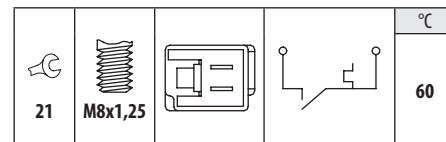

ALFA ROMEO		
145 1.9 TD	AR67501	10/94 ⇨ 02/99
155 1.9 TD	AR67501	04/93 ⇨ 12/97

FIAT		
DUCATO II 1.9 D	230A2.000	03/94 ⇨ 04/02
DUCATO II 1.9 D Combinato	230A2.000	06/95 ⇨ 04/02
DUCATO II 1.9 TD	230A3.000	03/94 ⇨ 04/02
DUCATO II 1.9 TD CAT	230A4.000	08/94 ⇨ 04/02
DUCATO II 1.9 TD Combinato	230A4.000	08/94 ⇨ 04/02
DUCATO II 1.9 TD Panorama/Combinato	230A3.000	03/94 ⇨ 04/02
TEMPRA 1.9 TD	160A6.000, 160B6.046	05/90 ⇨ 08/96
TEMPRA 1.9 TDE	160A6.046	07/90 ⇨ 03/93
TIPO I 1.9 TD	160A6.046, 160B6.046	09/90 ⇨ 04/95

LANCIA		
DEDRA 1.9 TDS	835A4.000	04/89 ⇨ 07/99
DELTA II 1.9 TD	835A4.000	10/94 ⇨ 08/99