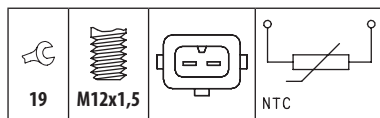

## MAGNETI MARELLI

510040193001

<sup>81</sup> Multifunction thermo switch  
MOUNTABLE in thermostat  
housing

• 7.8115      7.8116

7.8156