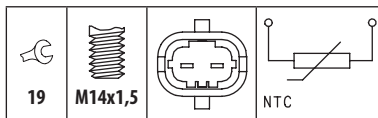

IVECO

CROSSWAY	F4AFE611D	01/16 ⇔
EUROCARGO IV	F4AFE411A, F4AFE411B, F4AFE411C, F4AFE411E, F4AFE411F, F4AFE611A, F4AFE611C, F4AFE611D, F4AFE611E, F4GFE601A	09/15 ⇔
EUROCARGO I-III	F4AE0481A, F4AE0481C, F4AE0481D, F4AE0681A, F4AE0681B, F4AE0681C, F4AE0681D, F4AE0681E, F4AE3481A, F4AE3481B, F4AE3481C, F4AE348	09/00 ⇔ 09/15
TECTOR	F4AE3681B, F4AE3681E, NEF6(F4AE3681E)	01/12 ⇔
VERTIS	F4AE3481A, F4AE3481B, F4AE3481D, NEF4(N40ENT)	10/10 ⇔

FACET 7.3395

COOLANT/OIL/FUEL TEMPERATURE SENDERS

Adatt./Suitable:

- **FIAT**
  55261955
- **JEEP**
  55261955

1076 Has the same colour as the original part Brown