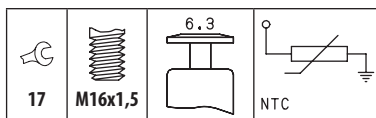

**ISUZU**

8-94235691-0

8-94237861-0

**OPEL**

13 38 505

13 38 506

**HOLDEN**

|                         |      |               |
|-------------------------|------|---------------|
| JACKAROO_UBS 2.3 TD 4x4 | C223 | 03/87 ⇨ 10/88 |
| JACKAROO_UBS 2.8 TD 4x4 | 4JB1 | 11/88 ⇨ 12/91 |
| JACKAROO_UBS 3.1 TD 4x4 | 4JG2 | 04/92 ⇨ 12/97 |
| RODEO_KB 2.3            | 2.25 | 03/87 ⇨ 07/88 |
| RODEO_KB 2.3 4x4        | 2.25 | 03/87 ⇨ 07/88 |
| RODEO_KB 2.3 D          | 2.23 | 03/87 ⇨ 07/88 |
| RODEO_KB 2.3 D 4x4      | 2.23 | 03/87 ⇨ 07/88 |
| RODEO_TF 2.5 D          | 4JA1 | 08/88 ⇨ 09/92 |
| RODEO_TF 2.5 D 4x4      | 4JA1 | 08/88 ⇨ 09/90 |
| RODEO_TF 2.8 TD         | 4JB1 | 03/90 ⇨ 03/96 |
| RODEO_TF 2.8 TD 4x4     | 4JB1 | 03/90 ⇨ 03/96 |
| SHUTTLE_WFR 2.0         | 4ZC1 | 06/86 ⇨ 06/89 |