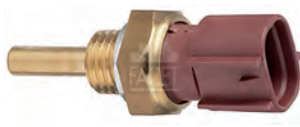

FACET 7.3213

COOLANT/OIL/FUEL TEMPERATURE SENDERS

Adatt./Suitable:

SUBARU
22630-AA040
22630-AA041

SUBARU

FORESTER I 2.0	EJ20J	08/97 → 09/02
FORESTER I 2.0 AWD	EJ20J	08/97 → 09/02
IMPREZA I 1.6	EJ16E	01/93 → 12/00
IMPREZA I 1.6 i	EJ16	08/92 → 12/00
IMPREZA I 1.6 i AWD	EJ16	08/92 → 12/00
IMPREZA I 1.8	EJ18	01/93 → 10/95
IMPREZA I 1.8 i	EJ18E	11/95 → 06/96
IMPREZA I 1.8 i AWD	EJ18, EJ18E	08/92 → 12/00
IMPREZA I 2.0	EJ20E	09/96 → 08/98
IMPREZA I 2.0 AWD	EJ20E	12/95 → 12/00
IMPREZA I 2.0 i	EJ20E	11/95 → 09/00
IMPREZA I 2.0 i AWD	EJ20	10/95 → 12/00
IMPREZA I 2.0 i Turbo AWD	EJ20(Turbo)	03/94 → 12/00
IMPREZA I 2.0 Turbo AWD	EJ20G	12/96 → 12/00
IMPREZA I 2.0 Turbo GT AWD	EJ20(Turbo)	03/94 → 12/00
IMPREZA I 2.2 i	EJ22E, EJ22EZ	11/93 → 08/98
IMPREZA I 2.5 i	EJ25D	11/93 → 08/98
LEGACY I 1.8i SPi	--	01/89 →
LEGACY I 1800	EJ18SPI	01/89 → 07/94
LEGACY I 1800 4WD	EJ18SPI	01/89 → 07/94
LEGACY I 2.0	EJ20E	08/91 → 12/93
LEGACY I 2.0i 16V	EJ20E	08/91 → 12/93
LEGACY I 2.2i	--	01/90 →
LEGACY I 2.2i [USA]	--	01/90 →
LEGACY I 2.2i 16v	EJ22E	08/89 → 10/91
LEGACY I 2.2i Turbo [USA]	--	01/90 →
LEGACY I 2000	EJ20EMPI	09/91 → 12/93
LEGACY I 2000 4WD	EJ20EMPI	08/91 → 07/94
LEGACY I 2000 Turbo 4WD	EJ20-GN	05/92 → 07/94

SUBARU

LEGACY I 2000 Turbo Super 4WD	EJ20-GN	05/92 → 07/94
LEGACY I 2200 4WD	EJ22EMPI	01/89 → 07/94
LEGACY I 2200 Super 4WD	EJ22EMPI	01/89 → 07/94
LEGACY II 1.8 4WD	EJ18E	05/96 → 09/98
LEGACY II 2.0 i	EJ20EMPI	09/94 → 03/99
LEGACY II 2.0 i 4WD	EJ20i, EJ20E	09/94 → 03/99
LEGACY II 2.2	EJ22	07/94 → 11/98
LEGACY II 2.2 i 4WD	EJ22EMPI	02/94 → 03/99
LEGACY II 2.5	EJ25D	01/96 → 12/99
LEGACY II 2.5 i 4WD	EJ25D	06/96 → 03/99
SVX 3.3i V6 [USA]	--	01/92 →