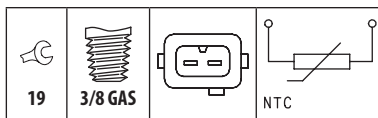

TOYOTA			
CAMRY 2.0	3S-FE	03/83 → 02/93	
CAMRY 2.0 4WD	3S-FE	03/83 → 06/91	
CAMRY 2.0 Turbo-D	2C-T	10/86 → 05/91	
CAMRY 2.5	2VZ-FE	10/86 → 06/91	
CELICA III 2.4	22REC	10/84 → 12/85	
CELICA III 2.8 Supra	5M-GE	08/81 → 12/85	
CELICA IV 1.6	4A-L	04/86 → 08/89	
CELICA IV 1.6 GT	4A-GELC	08/87 → 08/89	
CELICA IV 1.6 GT 16V	4A-GEL	09/85 → 08/89	
CELICA IV 1.6 GTi 16V	4A-GEL	01/88 → 12/89	
CELICA IV 2.0	3S-GEL, 3S-GELC	01/86 → 08/89	
CELICA IV 2.0 GT	3S-GEL, 3S-GELC	08/85 → 08/89	
CELICA IV 2.0 Turbo 4WD	3S-GTE	03/88 → 08/89	
CELICA V 2.0 4WD	3S-GTE	10/89 → 01/94	
CELICA COUPÉ 2,8 24V	5M-GE	12/81 → 12/85	
COROLLA V 1.6	4A-GELC	05/85 → 04/87	
COROLLA V 1.6 16V	4A-GEC	12/85 → 04/87	
COROLLA VI 1.6	4A-F	05/87 → 11/92	
COROLLA VI 1.6 4WD	4A-F	08/87 → 08/89	
COROLLA VI 1.6 GL 4WD	4A-F	10/87 → 08/90	
COROLLA VI 1.6 GTi	4A-GE	08/87 → 10/94	
COROLLA VI 1.8 D	1C	07/87 → 06/93	
DYNA 100 2.4 D	2L	08/85 → 08/87	
DYNA 150 2.4 D	2L	08/85 → 08/87	
HIACE III 2.4 D	2L	05/84 → 11/89	
HIACE III 2.4 D 4WD	2L	04/84 → 01/88	
LAND CRUISER 60 4.0 D 4WD	2H	08/87 → 01/90	
LAND CRUISER 60 4.0 Turbo-D	12HT	10/85 → 12/89	
LAND CRUISER 70 2.4 D	2L	11/84 → 10/85	
LAND CRUISER 70 2.4 TD	2L-T	10/85 → 05/93	
LAND CRUISER 70 3.4 D	3B	11/84 → 12/96	
LAND CRUISER 70 3.4 TD	13BT	10/85 → 08/86	
LAND CRUISER 70 4.0 D 4x4	2H	08/87 → 12/89	
LAND CRUISER 80 2.4 TD	2L-T	07/90 → 05/96	
SUPRA 3.0 24V	7M-GE	01/86 → 08/88	
SUPRA 3.0 Turbo	7M-GTE	09/87 → 05/93	

FACET 7.3212

COOLANT/OIL/FUEL TEMPERATURE SENDERS

Adatt./Suitable:

DAIHATSU
89422-87702-000
DENSO
179700-0061

DAIHATSU

APPLAUSE I 1.6 16V	HD-E	06/89 → 07/97
APPLAUSE I 1.6 16V 4WD	HD-E	06/89 → 07/97
CHARADE III 1.0i	G102	01/88 →
CHARADE III 1.3i [USA]	HC-E	01/89 →
FEROZA 1.6i	--	01/90 →
FEROZA HARD TOP 1.6 i 16V 4x4	HD-E	10/88 → 12/99
FEROZA SOFT TOP 1.6 i 16V	HD-E	10/88 → 12/99