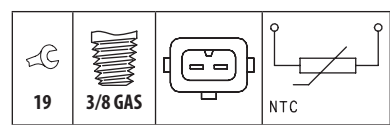

VAUXHALL		
ASTRA III 2.0 i 16V	X20XE	01/94 ⇒ 09/98
CALIBRA 2.0 i 16V	X20XE	06/90 ⇒ 07/97
CALIBRA 2.0 i 16V 4x4	X20XE	02/94 ⇒ 07/97
MOVANO A 2.8 DTI	S9W700, S9W702	10/98 ⇒ 10/01
MOVANO A 2.8 TDI	S9W702	10/98 ⇒ 10/01
OMEGA B 2.0 16V	X20XE	03/94 ⇒ 07/01
VECTRA B 1.8 i 16V	X18XE	09/95 ⇒ 09/00
VECTRA B 2.0 Dualfuel	X20XE	05/98 ⇒ 01/01
VECTRA B 2.0 i 16V	X20XE	10/95 ⇒ 01/01
VOLKSWAGEN (BR)		
CADDY 1.6i	MY4	11/98 ⇒
PARATI 1.6i	540, 541	10/96 ⇒
PARATI 1.8i	542	10/96 ⇒
PARATI 2.0i	546, 547	10/96 ⇒
POLO 1.6	MY3, MY4	07/00 ⇒
POLO 1.8	MY2, MY5, MY6	12/96 ⇒
VW		
CADDY III 1.6 [ARG]	UVC	10/05 ⇒

FACET 7.3144

COOLANT/OIL/FUEL TEMPERATURE SENDERS

Adatt./Suitable:
GENERAL MOTORS
97 036 606
97 069 786
HOLDEN
8970366060
8970697861
HYUNDAI
39220-35510
39220-35520
39220-3C100
ISUZU
8-97036606-0
8-97069786-1
97069786
KIA
39220-35510
39220-35520
39220-3C100
MITSUBISHI
MD149338
OPEL
13 41 031
13 41 038

HOLDEN		
JACKAROO_UBS 3.1 TD 4x4	4JG2	04/92 ⇒ 12/97
HYUNDAI		
H1 2.4	G4CS24L	10/97 ⇒ 08/00
H1 2.4 CVVT	G4KC	01/10 ⇒
H200 2.4	G4CS	09/00 ⇒ 10/06
NF 2.0 CVVT	G4BPE	05/05 ⇒ 12/10
SONICA 3.3 CVVT	G6DB	03/09 ⇒ 12/10
STAREX 2.4	G4CS24L	06/97 ⇒ 08/00
VERACRUZ 3.8	G6DA	01/08 ⇒ 11/12
AZERA [USA] 3.0	--	09/10 ⇒
ELANTRA I 1.5 i GL	G4DJ	12/90 ⇒ 08/94
ELANTRA I 1.6i 16V	G4CR	12/90 ⇒ 05/95
ELANTRA I 1.8i 16V	G4CN	06/92 ⇒ 12/95
EQUUS / CENTENNIAL II 3.8	--, G6DA	03/09 ⇒
EQUUS / CENTENNIAL II 3.8 GDi	G6DJ	03/09 ⇒
EQUUS / CENTENNIAL II 4.6 V8	G6AA, G8BA	03/09 ⇒
GALLOPER 3.0 AWD	G6AT	05/99 ⇒ 09/01
GALLOPER 3.0 V6	G6AT	08/98 ⇒ 12/03
GENESIS 2.0	G4KF	01/13 ⇒
GENESIS 2.0 CVVT	G4KF	06/08 ⇒ 02/14
GENESIS 2.0 T	G4KF	01/08 ⇒ 12/14
GENESIS 2.0 Tci	--	01/11 ⇒
GENESIS 3.8	G6DA	09/09 ⇒
GENESIS 3.8 V6	G6DA, G6DJ, G6RB	01/08 ⇒
GRANDEUR 2.7	G6BA	05/06 ⇒ 10/10
GRANDEUR 3.0	G6DE, G6DG	07/11 ⇒
GRANDEUR 3.0 GDi	G6DE	12/11 ⇒