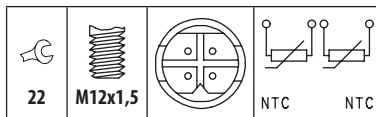

### COOLANT/OIL/FUEL TEMPERATURE SENDERS

Adatt./Suitable:

**LAND ROVER**  
MEK100160

**MG**  
MEK100160A

**ROVER**  
MEK000020  
MEK100160A

Eliminated on 01-02-2017. Please verify the availability through our local distributors