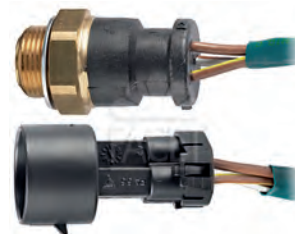

**FACET 7.5633**

**04**

**THERMO-SWITCHES FOR DOUBLE FAN OR TWO SPEEDS**

Adatt./Suitable:

**00 Eliminated on 25-03-2019. Please verify the availability through our local distributors**

**R<sup>B</sup> Replaced by**  
**7.5644**