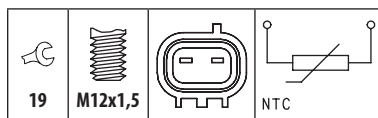

FACET 7.3213

COOLANT/OIL/FUEL TEMPERATURE SENDERS

Adatt./Suitable:

SUBARU
22630-AA040
22630-AA041

SUBARU

FORESTER I 2.0	EJ20J	08/97 → 09/02
FORESTER I 2.0 AWD	EJ20J	08/97 → 09/02
IMPREZA I 1.6	EJ16E	01/93 → 12/00
IMPREZA I 1.6 i	EJ16	08/92 → 12/00
IMPREZA I 1.6 i AWD	EJ16	08/92 → 12/00
IMPREZA I 1.8	EJ18	01/93 → 10/95
IMPREZA I 1.8 i	EJ18E	11/95 → 06/96
IMPREZA I 1.8 i AWD	EJ18, EJ18E	08/92 → 12/00
IMPREZA I 2.0	EJ20E	09/96 → 08/98
IMPREZA I 2.0 AWD	EJ20E	12/95 → 12/00
IMPREZA I 2.0 i	EJ20E	11/95 → 09/00
IMPREZA I 2.0 i AWD	EJ20	10/95 → 12/00
IMPREZA I 2.0 i Turbo AWD	EJ20(Turbo)	03/94 → 12/00
IMPREZA I 2.0 Turbo AWD	EJ20G	12/96 → 12/00
IMPREZA I 2.0 Turbo GT AWD	EJ20(Turbo)	03/94 → 12/00
IMPREZA I 2.2 i	EJ22E, EJ22EZ	11/93 → 08/98
IMPREZA I 2.5 i	EJ25D	11/93 → 08/98
LEGACY I 1.8i SPi	--	01/89 →
LEGACY I 1800	EJ18SPI	01/89 → 07/94
LEGACY I 1800 4WD	EJ18SPI	01/89 → 07/94
LEGACY I 2.0	EJ20E	08/91 → 12/93
LEGACY I 2.0i 16V	EJ20E	08/91 → 12/93
LEGACY I 2.2i	--	01/90 →
LEGACY I 2.2i [USA]	--	01/90 →
LEGACY I 2.2i 16v	EJ22E	08/89 → 10/91
LEGACY I 2.2i Turbo [USA]	--	01/90 →
LEGACY I 2000	EJ20EMPI	09/91 → 12/93
LEGACY I 2000 4WD	EJ20EMPI	08/91 → 07/94
LEGACY I 2000 Turbo 4WD	EJ20-GN	05/92 → 07/94

SUBARU

LEGACY I 2000 Turbo Super 4WD	EJ20-GN	05/92 → 07/94
LEGACY I 2200 4WD	EJ22EMPI	01/89 → 07/94
LEGACY I 2200 Super 4WD	EJ22EMPI	01/89 → 07/94
LEGACY II 1.8 4WD	EJ18E	05/96 → 09/98
LEGACY II 2.0 i	EJ20EMPI	09/94 → 03/99
LEGACY II 2.0 i 4WD	EJ20i, EJ20E	09/94 → 03/99
LEGACY II 2.2	EJ22	07/94 → 11/98
LEGACY II 2.2 i 4WD	EJ22EMPI	02/94 → 03/99
LEGACY II 2.5	EJ25D	01/96 → 12/99
LEGACY II 2.5 i 4WD	EJ25D	06/96 → 03/99
SVX 3.3i V6 [USA]	--	01/92 →