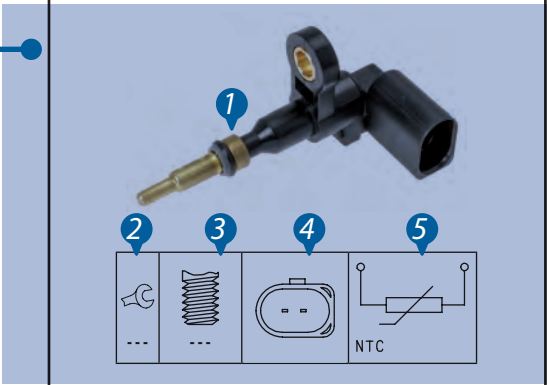

WATER TEMPERATURE SENDERS

(A) P/NRS. - NOTES

7.3377 1

COOLANT/OIL/FUEL TEMPERATURE SENDERS

Adatt./Suitab **2**

AUDI
04E 919 501 B

SEAT
04E 919 501 B

SKODA
04E 919 501 B

VW
04E 919 501 B

NEW - ITEM NOW AVAILABLE FROM PRODUCTION **4**

MARKET DIFFUSION: MEDIUM

1. **(A)**
2. **1 # FACET**
   - **2 OEM P/NRS. ODICI ORIGIN**
   - **3 PACKAGING SIZE**
   - **4 PRODUCT AVAILABILITY DATE**
   - **5 NOTE**

(B) PICTURE + TECHNICAL INFO

(C) APPLICATION LIST

AUDI		
A1 1.6 TDI	CXMA	11/14 ⇔ 10/18
A3 III 1.6 TDI	CLHA, CRKB, CXXB, DBKA, DDYA, DGTE	10/12 ⇔
A3 III 1.6 TDI quattro	CXXB	05/15 ⇔
A3 III 1.8 TFSI	CJSA, CJSB	10/13 ⇔

(B)

1 PICTURE	4 TYPE OF CONNECTION	5 CIRCUIT
2 WRENCH	NTC NTC Variable resistance between ground and terminal	NTC NTC Variable resistance between terminals (insulated ground)
3 THREAD	PTC PTC Variable resistance between terminals (insulated ground)	NTC NEGATIVE TEMPERATURE COEFFICIENT A PTC POSITIVE TEMPERATURE COEFFICIENT
<table border="1"> <tr> <td></td> <td>Cylindrical</td> </tr> <tr> <td></td> <td>Conical</td> </tr> </table>	Combined circuits <table border="1"> <tr> <td></td> <td></td> <td></td> <td></td> </tr> <tr> <td>NTC NTC</td> <td>NTC NTC</td> <td>NTC NTC</td> <td>NTC</td> </tr> <tr> <td></td> <td></td> <td></td> <td></td> </tr> <tr> <td>NTC NTC</td> <td>NTC NTC</td> <td>NTC PTC</td> <td>NTC</td> </tr> </table>