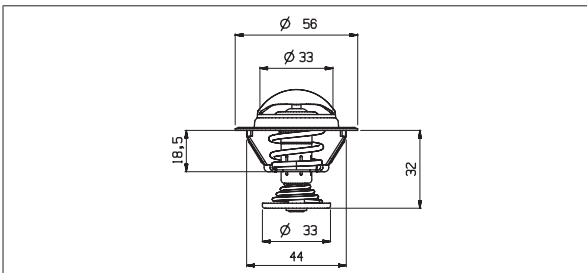

B56-33-32

#	ID	°C	H	L	P	G
7.8225S	-	82	-	-	-