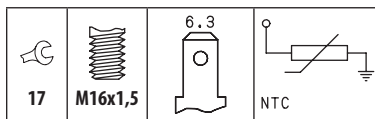

| DAIHATSU                |                      |  |               |
|-------------------------|----------------------|--|---------------|
| ROCKY SOFT TOP 2.2 4x4  | 4Y                   |  | 09/91 → 04/93 |
| HYUNDAI                 |                      |  |               |
| TRUCK 6.6 Tci           | D6DA19               |  | 05/00 → 10/04 |
| H100 2.4                | G4CS                 |  | 07/93 → 12/04 |
| KIA                     |                      |  |               |
| RHINO 6.6L I6           | --                   |  | 09/00 → 09/03 |
| LEXUS                   |                      |  |               |
| ES 250                  | 2VZ-FE               |  | 12/89 → 12/91 |
| SC 300 3.0i             | 2JZGE                |  | 01/91 →       |
| TOYOTA                  |                      |  |               |
| COROLLA 2.0             | 2C-E                 |  | 05/97 → 09/99 |
| 4 RUNNER 2.4 D          | 2L-T                 |  | 08/89 → 11/95 |
| 4 RUNNER 2.4 i [USA]    | 22RE                 |  | 01/88 → 12/93 |
| 4 RUNNER 3.0            | 3VZ-E                |  | 08/88 → 10/95 |
| 4 RUNNER 3.0 [USA]      | 3VZ-E                |  | 01/88 → 12/91 |
| AVENSIS I 2.0 D         | 2C-T                 |  | 10/97 → 05/98 |
| AVENSIS I 2.0 TD        | 2C-TE                |  | 09/97 → 02/03 |
| CAMRY 2.0 Turbo-D       | 2C-T                 |  | 10/86 → 05/91 |
| CAMRY 2.2               | 5S-FE                |  | 06/91 → 07/96 |
| CAMRY 2.5               | 2VZ-FE               |  | 10/86 → 06/91 |
| CARINA II 2.0 D         | 2C-L                 |  | 12/87 → 06/92 |
| CARINA E 2.0 D          | 2C                   |  | 04/92 → 01/96 |
| CARINA E 2.0 TD         | 2C-T                 |  | 01/96 → 09/97 |
| CELICA III 2.4          | 22REC                |  | 10/84 → 12/85 |
| CELICA III 2.8 Supra    | 5M-GE                |  | 08/81 → 12/85 |
| CELICA IV 1.6           | 4A-L                 |  | 04/86 → 08/89 |
| CELICA IV 1.6 GT        | 4A-GELC              |  | 08/87 → 08/89 |
| CELICA IV 1.6 GT 16V    | 4A-GEL               |  | 09/85 → 08/89 |
| CELICA IV 1.6 GTi 16V   | 4A-GEL               |  | 01/88 → 12/89 |
| CELICA IV 2.0           | 3S-GEL, 3S-GELC      |  | 01/86 → 08/89 |
| CELICA IV 2.0 GT        | 3S-GEL, 3S-GELC      |  | 08/85 → 08/89 |
| CELICA IV 2.0 Turbo 4WD | 3S-GTE               |  | 03/88 → 08/89 |
| CELICA V 2.0            | 3S-GE                |  | 09/89 → 01/94 |
| CELICA V 2.0 4WD        | 3S-GTE               |  | 10/89 → 01/94 |
| CELICA V 2.0 GTi        | 3S-GE                |  | 10/89 → 11/93 |
| CELICA COUPE 2,8 24V    | 5M-GE                |  | 12/81 → 12/85 |
| COROLLA IV 1.8          | 3T-C                 |  | 09/79 → 09/83 |
| COROLLA IV 1.8 D        | 1C                   |  | 01/83 → 08/87 |
| COROLLA V 1.6           | 4A-C, 4A-GELC, 4A-LC |  | 08/84 → 05/89 |
| COROLLA V 1.6 16V       | 4A-GEC               |  | 12/85 → 04/87 |
| COROLLA V 1.6 SR        | 4A-C                 |  | 08/83 → 04/85 |
| COROLLA V 1.8 D         | 1C                   |  | 06/83 → 05/88 |
| COROLLA VI 1.6          | 4A-FE                |  | 08/89 → 04/92 |
| COROLLA VI 1.6 GTi      | 4A-GE                |  | 08/87 → 10/94 |
| COROLLA VI 1.6 i        | 4A-FE                |  | 05/87 → 05/92 |
| COROLLA VI 1.6 i 4WD    | 4A-FE                |  | 10/87 → 08/90 |
| COROLLA VI 1.8 D        | 1C                   |  | 07/87 → 06/93 |
| COROLLA VII 2.0 D       | 2C                   |  | 07/92 → 04/97 |
| COROLLA VIII 2.0 D      | 2C-E                 |  | 04/97 → 02/00 |
| COROLLA X 2.0 D         | 2C                   |  | 08/07 →       |
| CRESSIDA 2.2 D          | L                    |  | 09/80 → 04/85 |
| CRESSIDA 3.0            | 7M-GE                |  | 10/88 → 09/92 |
| CRESSIDA 3.0 i          | 7M-GE                |  | 10/88 → 01/93 |
| DYNA 100 1.6            | 1Y                   |  | 05/85 → 08/87 |