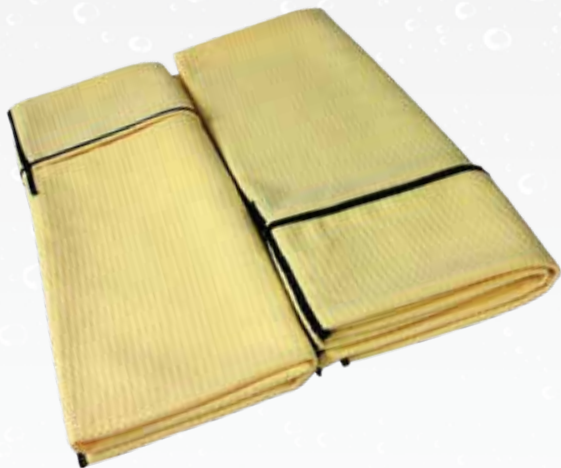

DRYING TOWELS

390 GSM XL 4-POCKET WAFFLE WEAVE DRYING TOWEL

Item no. MT-W-36

Soft, dense waffle weave soaks up water like a sponge. Four hand pockets enhance control to reduce hand fatigue. Extra large for maximum drying power, simply wring out and keep using to dry most cars in one pass.

12-Pack

● | 16" x 16" | Edgeless

Case

12 x 12 = 144