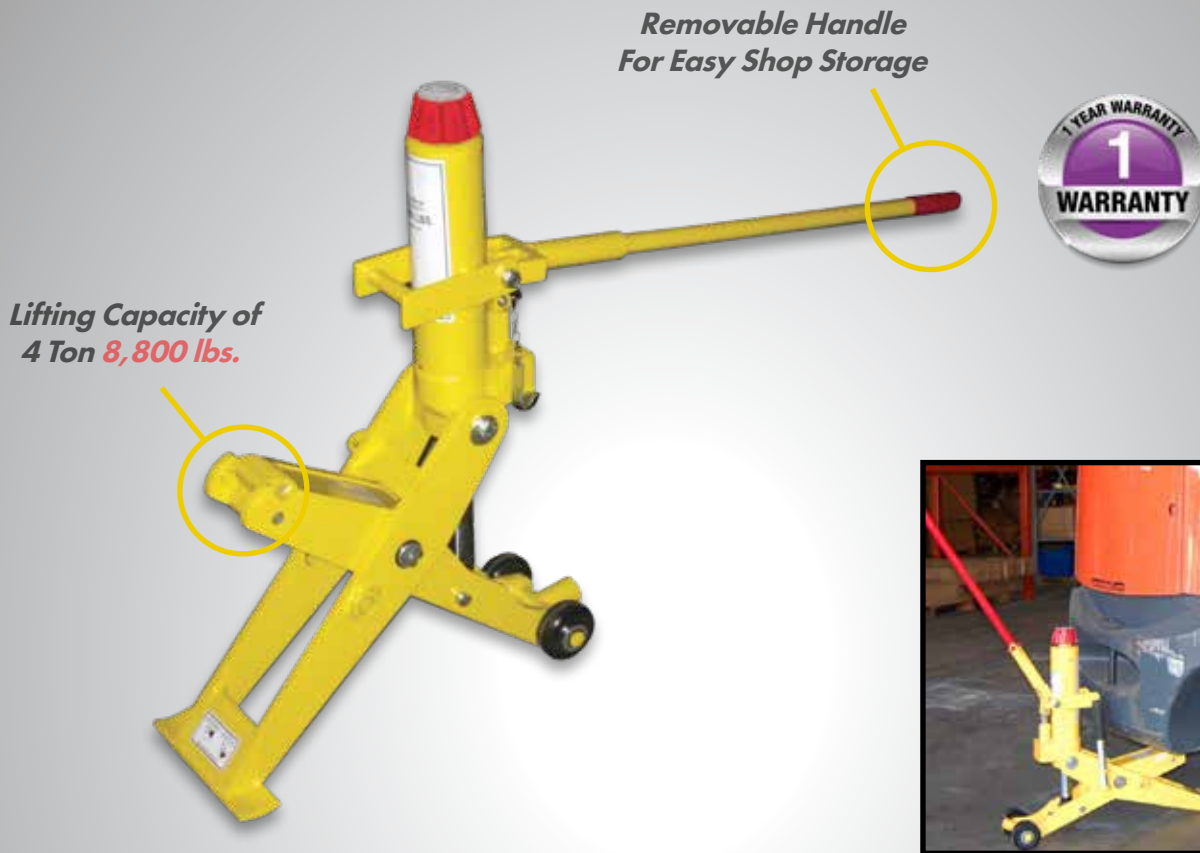

4 Ton Forklift/Tractor Jack

MODEL 10435

Benefits & Features:

- Easily handles heavy duty forklifts and tractors
- 4 Ton Lifting Capacity - Lightweight and compact
- Ultra 2.25" low lifting height
- Jack moves easily throughout the shop

Lifting Capacity	Min. Height	Max. Height	Weight
4 Ton 8,800 lbs.	2.25" 57mm	16.5" 419mm	79 lb. 36 kg