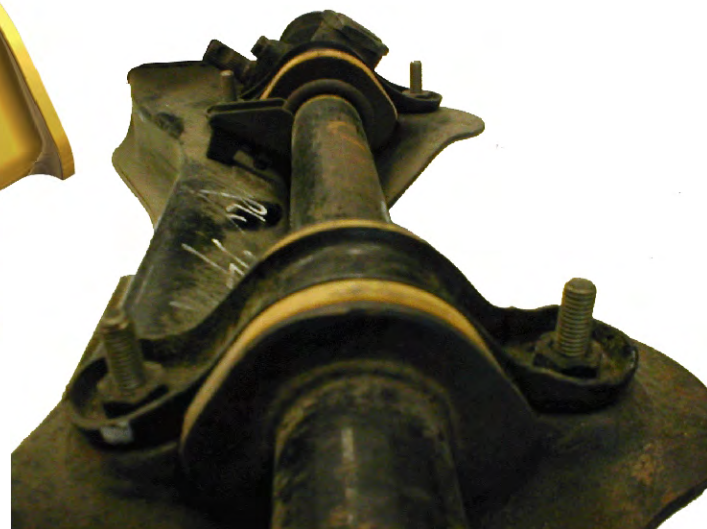

INSTRUCTION SHEET FOR SET#7.10101 7.10102

Read this instruction sheet thoroughly before initiating any work!

NOTE: These rack & pinion bushings are a unique two piece design. This allows easier installations. Install parts as pictured below.

Left Side(Driver)

Right Side(Passenger)

17077