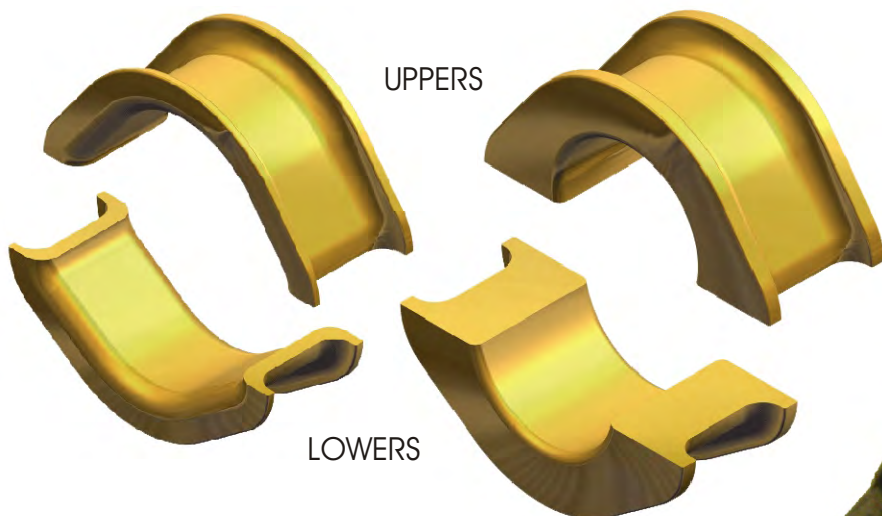

INSTRUCTION SHEET FOR SET#7.10101 7.10102

Read this instruction sheet thoroughly before initiating any work!

NOTE: These rack & pinion bushings are a unique two piece design. This allows easier installations. Install parts as pictured below.

Left Side(Driver)

Right Side(Passenger)

17077