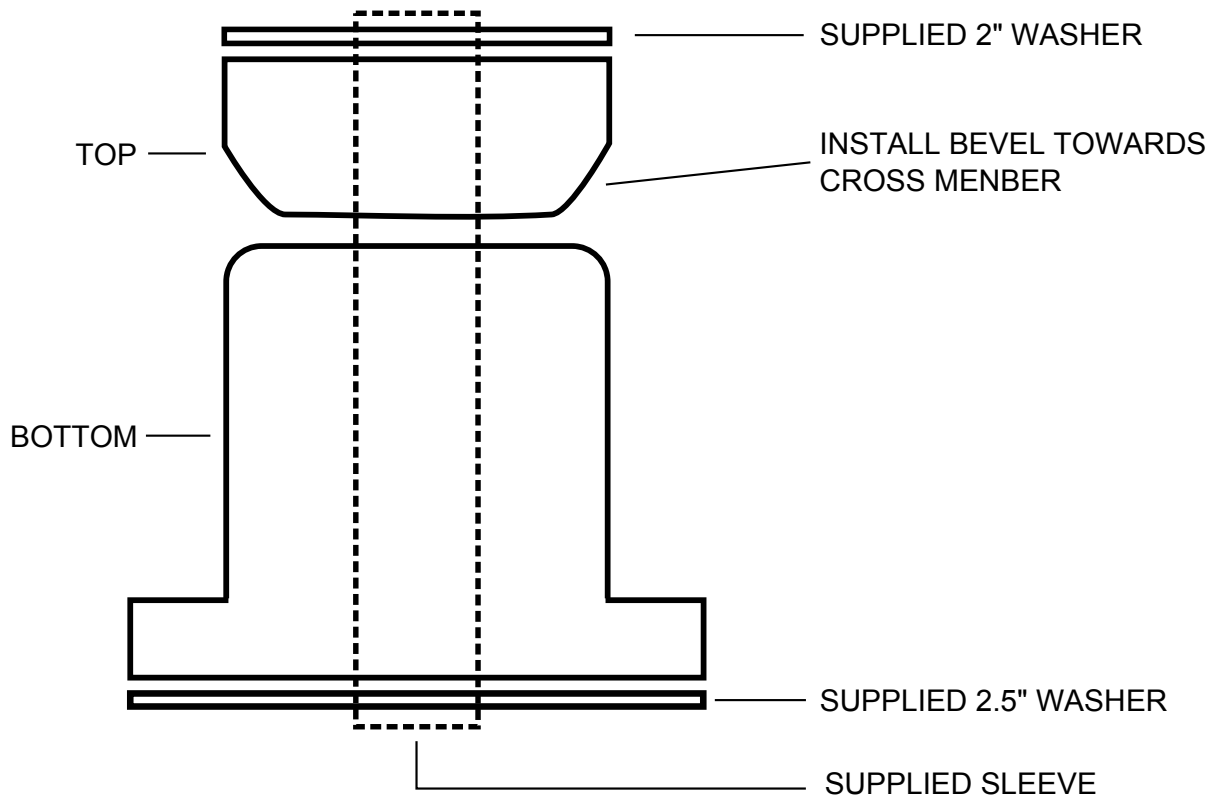

## SET NUMBER 5.4105

QTY	PART NUMBER	TYPE	DESCRIPTION
2	1008	BUSHING	FRONT LOWER
2	1009	BUSHING	REAR LOWER
2	1019	BUSHING	FRONT UPPER
2	1020	BUSHING	REAR UPPER
2	15.10.177.39	SLEEVE	0.750OD X 0.562ID X 1.700L
2	15.10.178.39	SLEEVE	0.875OD X 0.688ID X 1.725L
4	15.03.05.39	WASHER	2.000OD X 0.500ID X 0.120TH
4	15.03.14.39	WASHER	2.500OD X 0.500ID X 0.125TH

## SET NUMBER 5.4103

QTY	PART NUMBER	TYPE	DESCRIPTION
2	1008	BUSHING	FRONT LOWER
2	1009	BUSHING	REAR LOWER
2	1010	BUSHING	FRONT UPPER
2	1011	BUSHING	REAR UPPER
2	15.10.101.39	SLEEVE	0.750OD X 0.562ID X 1.875L
4	15.10.44.39	SLEEVE	0.875OD X 0.688ID X 1.900L
4	15.03.05.39	WASHER	2.000OD X 0.500ID X 0.120TH
4	15.03.14.39	WASHER	2.500OD X 0.500ID X 0.125TH