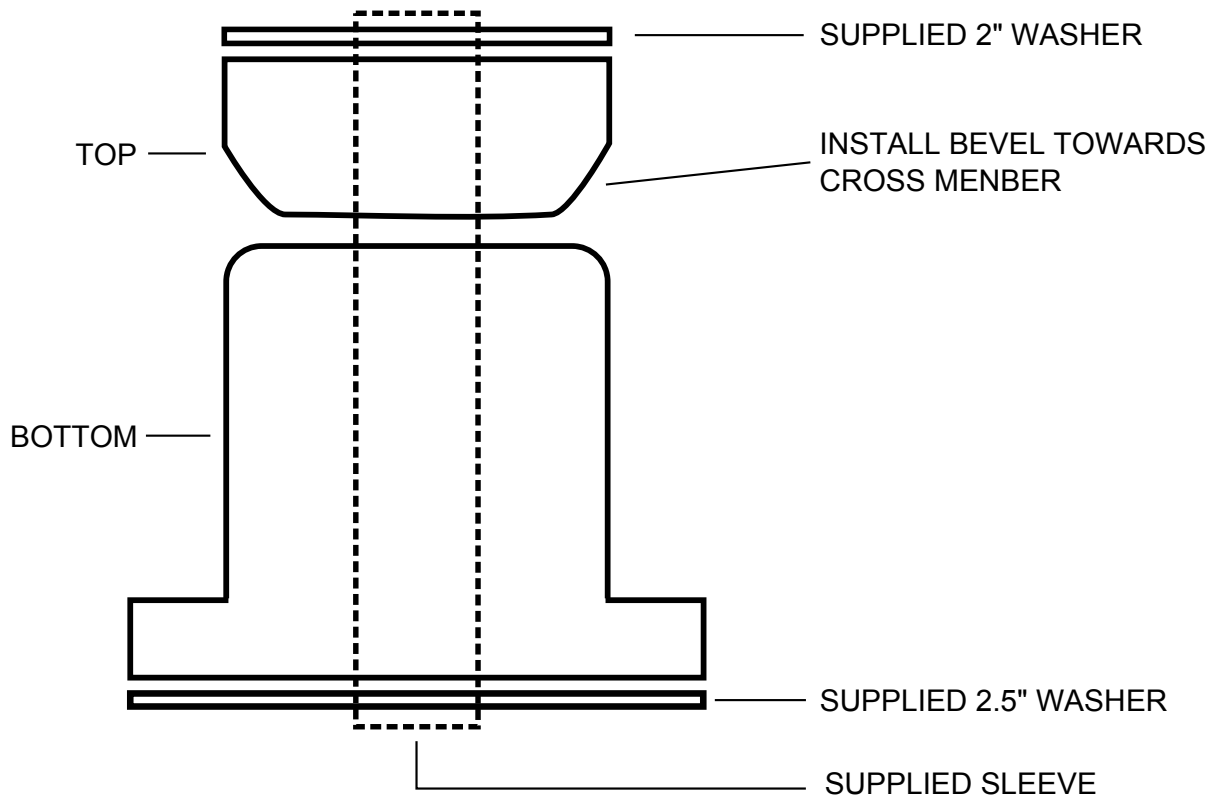

5.4103 & 5.4105

SET NUMBER 5.4105

QTY	PART NUMBER	TYPE	DESCRIPTION
2	1008	BUSHING	FRONT LOWER
2	1009	BUSHING	REAR LOWER
2	1019	BUSHING	FRONT UPPER
2	1020	BUSHING	REAR UPPER
2	15.10.177.39	SLEEVE	0.750OD X 0.562ID X 1.700L
2	15.10.178.39	SLEEVE	0.875OD X 0.688ID X 1.725L
4	15.03.05.39	WASHER	2.000OD X 0.500ID X 0.120TH
4	15.03.14.39	WASHER	2.500OD X 0.500ID X 0.125TH

SET NUMBER 5.4103

QTY	PART NUMBER	TYPE	DESCRIPTION
2	1008	BUSHING	FRONT LOWER
2	1009	BUSHING	REAR LOWER
2	1010	BUSHING	FRONT UPPER
2	1011	BUSHING	REAR UPPER
2	15.10.101.39	SLEEVE	0.750OD X 0.562ID X 1.875L
4	15.10.44.39	SLEEVE	0.875OD X 0.688ID X 1.900L
4	15.03.05.39	WASHER	2.000OD X 0.500ID X 0.120TH
4	15.03.14.39	WASHER	2.500OD X 0.500ID X 0.125TH