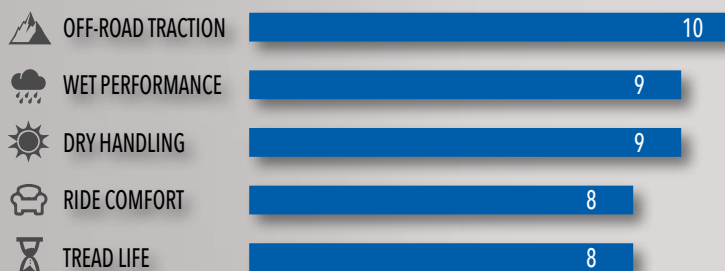

SIZES

- Available in 15" - 20" Metric and LT sizes

FITS

- Mid/Full-size pickups, Jeeps, and SUVs

WARRANTY

50,000-mile/80,000-km. limited treadwear warranty

PERFORMANCE

WILD TRAIL ALL TERRAIN XT ALL-TERRAIN SUV/LT