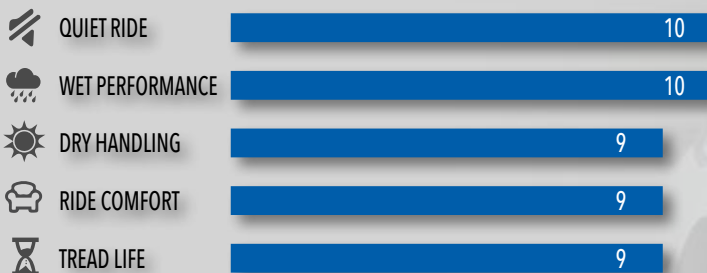

SIZES

- Broad size range covering 15" - 20" Metric and LT sizes

FITS

- Pickups, Vans, CUVs and SUVs

WARRANTY

50,000-mile/80,000-km. limited treadwear warranty

PERFORMANCE

TRAIL GUIDE HLT HIGHWAY ALL-SEASON SUV/LT