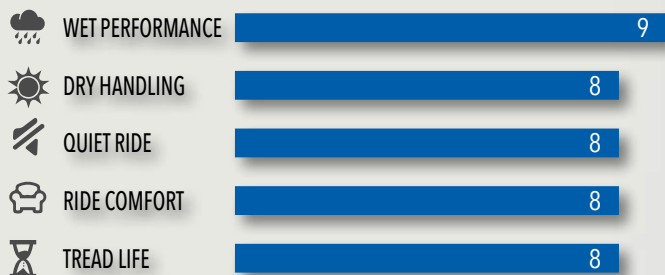

PERFORMANCE