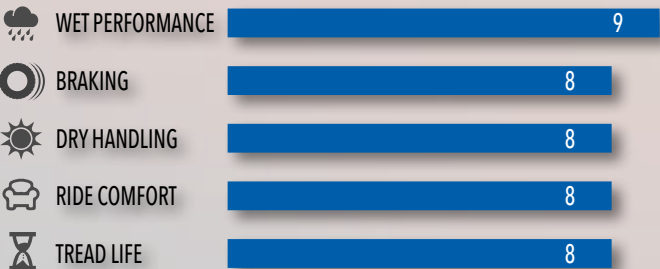

PERFORMANCE