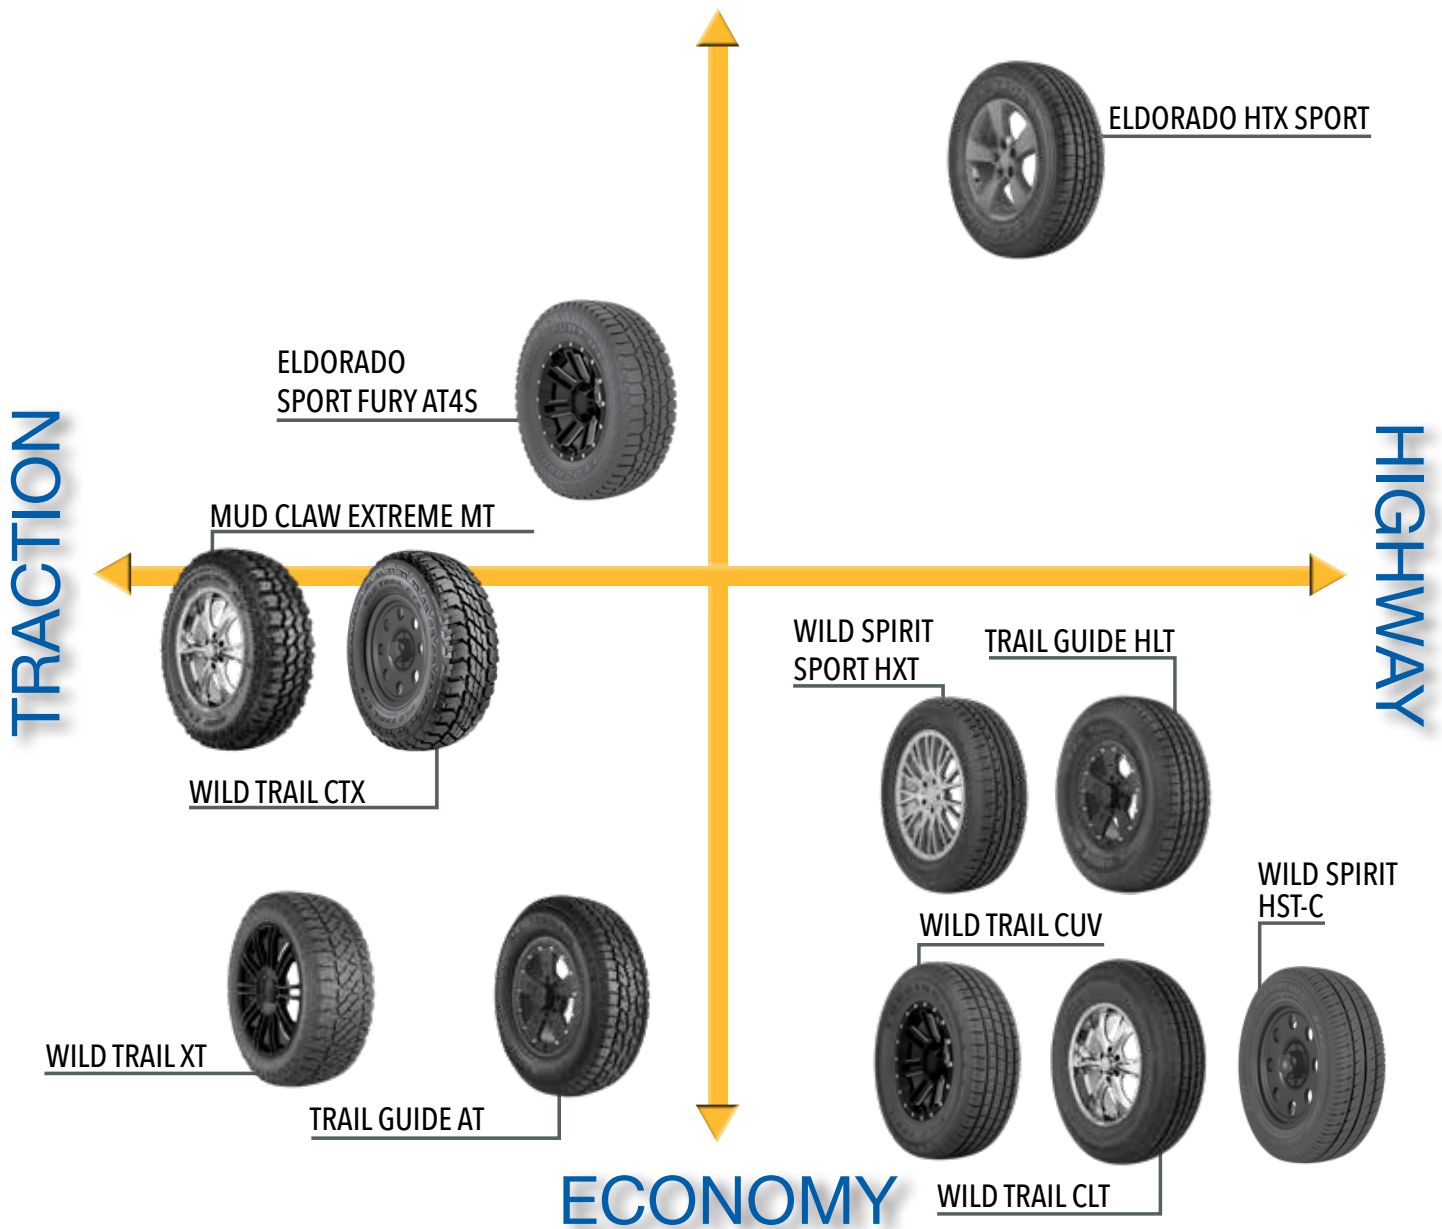

At Eldorado[®], our goal is to be your complete line supplier, with the products and programs you need and the service and support you deserve.

HIGH QUALITY & HIGH VALUE...

The Eldorado brand offers an exceptional collection of high-value passenger and light truck products and proudly features these lines.

PRODUCT MAP

PASSENGER

SUV/LT

OPTIMUM

ELDORADO LEGEND TOUR NXT

TOURING ALL-SEASON

The Eldorado Legend Tour NXT is the next evolution of the all-season performance touring tire engineered to go beyond expectations! This tire is the perfect choice for drivers of performance-oriented sedans, with uniquely tuned sizes to meet the durability requirements of later model crossovers and SUVs.