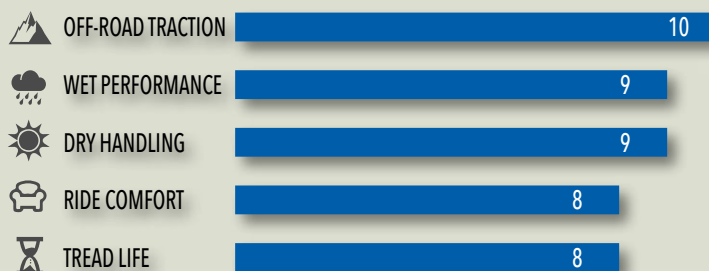

PERFORMANCE