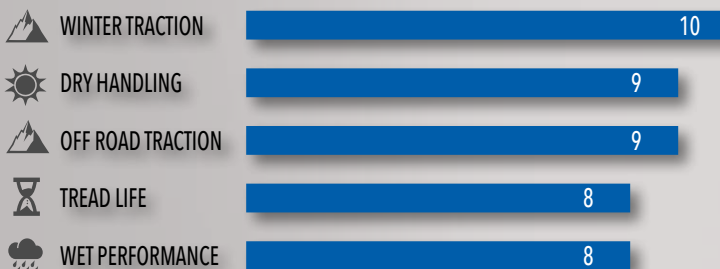

SIZES

- 26 popular Metric and LT sizes covering 15", 16", 17", 18" and 20" diameters

FITS

- Mid/Full-size pickups, Jeeps, SUVs and vans

WARRANTY

50,000-mile/80,000-km. limited treadwear warranty

PERFORMANCE