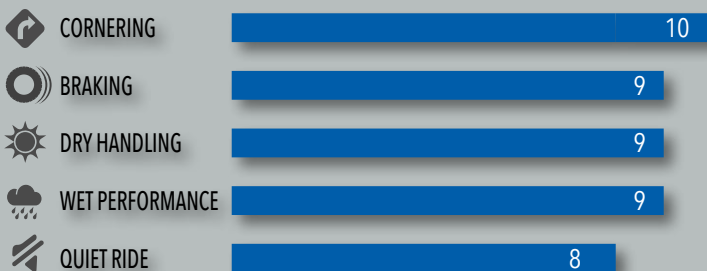

PERFORMANCE

Designed and Engineered in Japan and Manufactured by Sumitomo Rubber Industries.
Exclusively marketed and distributed in North America by TBC Brands.