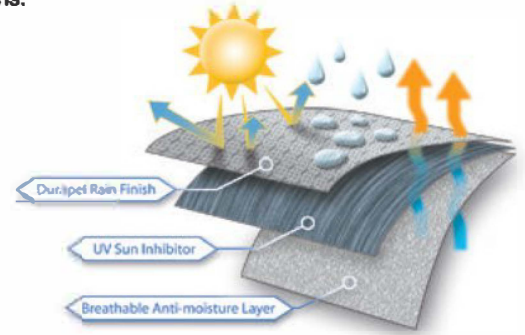

A COMMITMENT TO QUALITY AND VALUE

Eveville, LLC. is a wholesaler of high quality products that services the RV, Marine and Recreation industries. The company is based in San Diego, CA. producing and marketing products under numerous house brands that are sold into multiple channels.

Since our inception in 1994, Eveville has upheld a commitment to quality and value that has earned us a reputation as a leader in the industries we serve. This commitment to service has also impacted Individual retail consumers as well, making Eveville brands sought after in many categories.

Our corporate philosophy focuses on offering products that enhance our customer's recreational and outdoor experiences by striving to provide exceptional value in every product category. We also back our products with an outstanding service support system designed to consistently exceed customer expectations.

MANUFACTURERS

Eveville is comprised of multiple quality brands, and we are committed to providing recreational outdoor products of superior performance. Eveville offers customers a competitive advantage not found with other manufacturers by combining advanced technology with sleek, innovative designs.