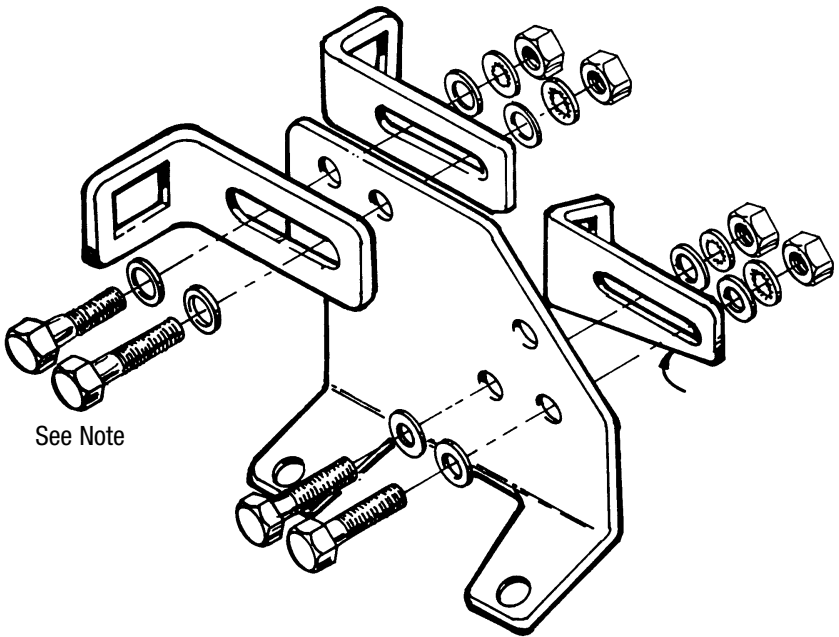

**Throttle, Cruise Control and Kickdown Bracket  
for Small-block Chevrolet V8s, 1978 and earlier  
Part #8030 (Chrome)  
Part #8036 (Cad. Plated Gold)**

***GENERAL INSTRUCTIONS***

*PLEASE* study these instructions carefully before installing your new bracket.

*Note: Kickdown Bracket has large square hole.*