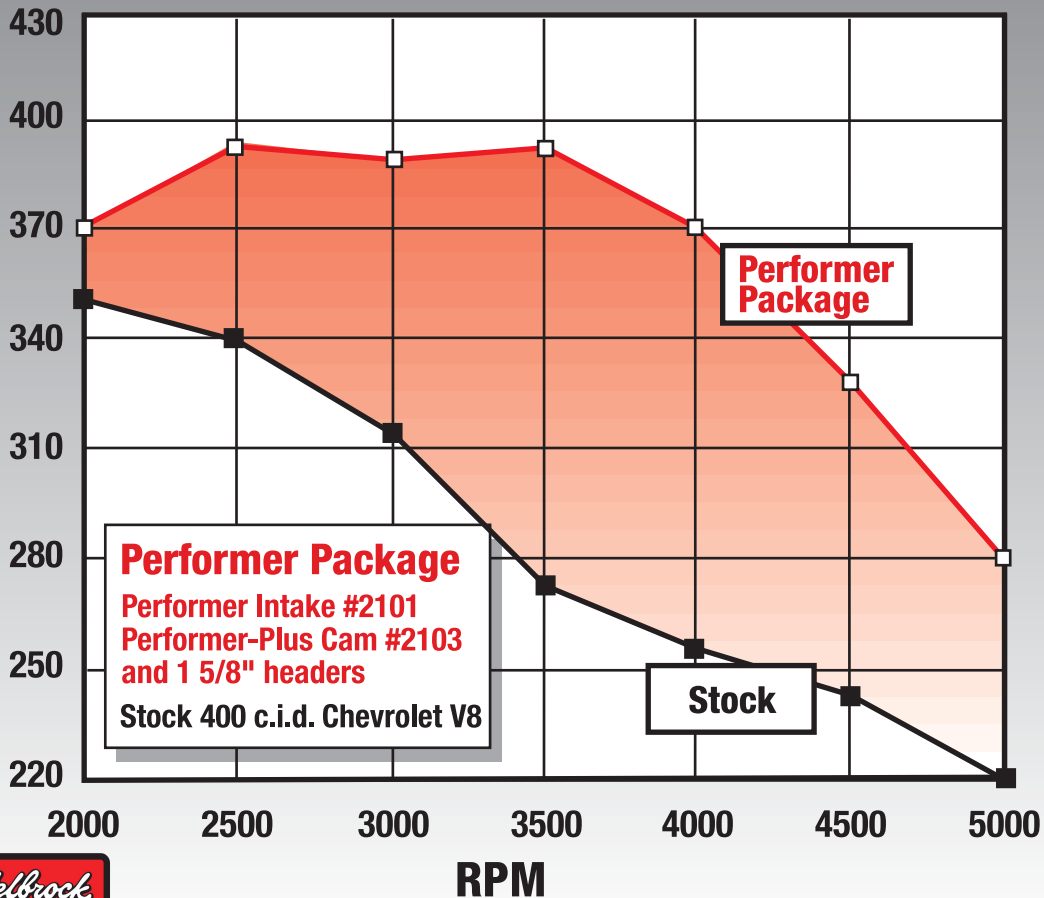

TORQUE

Performer Package
Performer Intake #2101
Performer-Plus Cam #2103
and 1 5/8" headers
Stock 400 c.i.d. Chevrolet V8

Performer Package

Stock