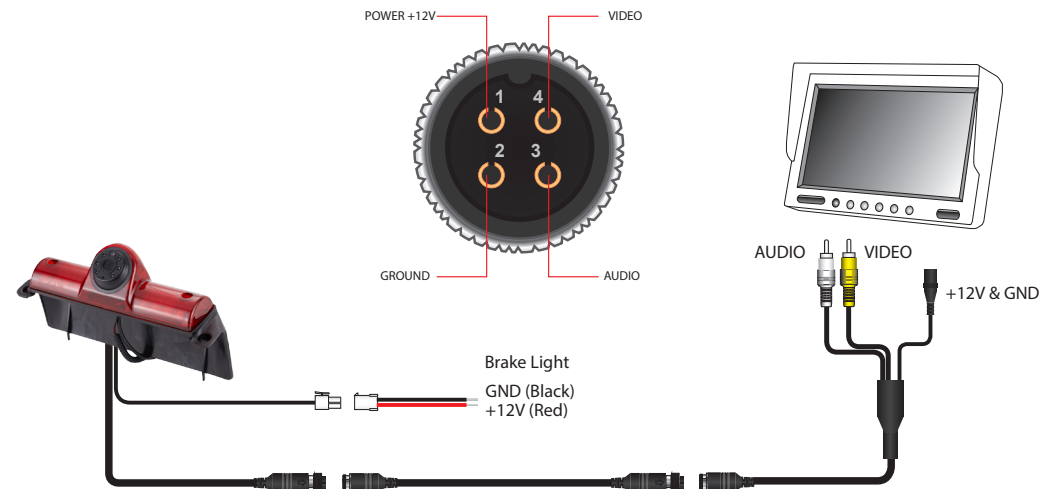

Wiring Diagram & Pin Out

[View other cameras and driver safety made by Echomaster Products on our website.](#)