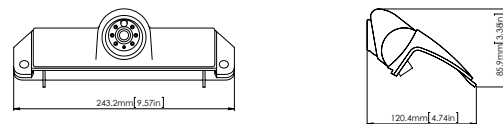

Please ensure you read and understand all aspects of this manual before fitting or using your EchoMaster Pro Camera. Choose a suitable mounting place dependent on the application. Ensure that there are no wiring harnesses or hoses/pipes located behind this panel before drilling.

## Key Features

- ▶ 1/4" CMOS Sensor
- ▶ 6 IR LEDs
- ▶ Operates at 0 LUX
- ▶ IP67 Rated
- ▶ 170 Degree Viewing Angle

## Dimensions