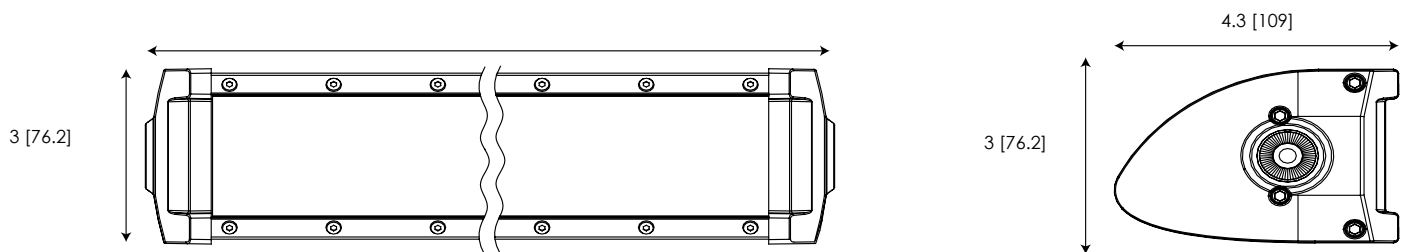

### 5-Watt / Double Row

ECCO's 5-Watt Double Row utility bars offer long, maintenance-free life expectancy, low amp draw, and extremely bright white light output. Available in a range of available lengths, each with a choice of two mounting options, these bars are an ideal choice for both commercial and recreational applications. Features include 12-24 VDC operation; 5-watt LEDs; flood, spot, or combination beam patterns; aluminum housing; polycarbonate lens; IP67 rating; and a 3-year warranty.

#### Models

PART NO.	VOLTAGE	AMPS	LENGTH	LEDS	RAW LUMENS	EFFECTIVE LUMENS	TYPE
EW3208-F	12-24	3.8	8" [203]	12	2150	1950	Flood
EW3208-S	12-24	3.8	8" [203]	12	2450	2250	Spot
EW3214	12-24	9.3	14.3" [363]	24	6700	4800	Combo
EW3225	12-24	17.3	25" [635]	44	12,300	8800	Combo
EW3233	12-24	25	33.5" [851]	60	16,800	12,000	Combo
EW3242	12-24	32	42" [1067]	76	21,300	15,200	Combo