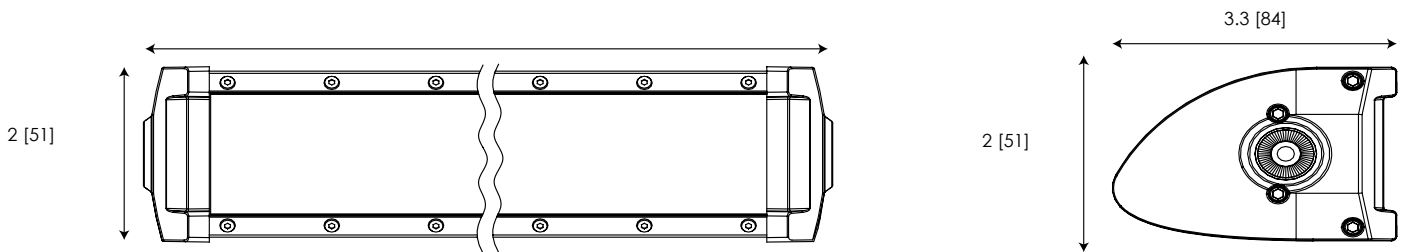

EW3114 (combo beam)

EW3108-F

EW3108-S

**WORKLAMPS**

Beacons | Lightbars | Minibars | Directional LEDs | Back-Up Alarms | Camera Systems

### 5-Watt / Single Row

ECCO's 5-Watt Single Row utility bars offer long, maintenance-free life expectancy, low amp draw, and extremely bright white light output. Available in a range of available lengths, each with a choice of two mounting options, these bars are an ideal choice for both commercial and recreational applications. Features include 12-24 VDC operation; 5-watt LEDs; flood, spot, or combination beam patterns; aluminum housing; polycarbonate lens; IP67 rating; and a 3-year warranty.

#### Models

PART NO.	VOLTAGE	AMPS	LENGTH	LEDS	RAW LUMENS	EFFECTIVE LUMENS	TYPE
EW3108-F	12-24	1.9	7.6" [196]	6	1100	1000	Flood
EW3108-S	12-24	1.9	7.6" [196]	6	1150	1100	Spot
EW3114	12-24	5.7	14" [356]	12	3350	2600	Combo
EW3124	12-24	8.7	23.5" [597]	21	5900	4400	Combo
EW3136	12-24	13	36.3" [922]	33	9250	6600	Combo
EW3149	12-24	18.5	49" [1245]	45	12,600	9000	Combo