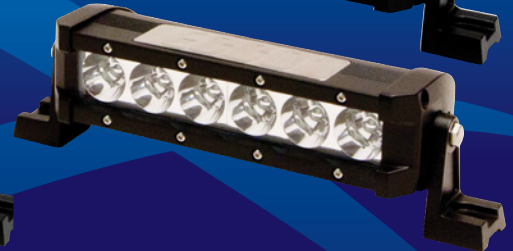

EW3114 (combo beam)

EW3108-F

EW3108-S

**WORKLAMPS**

Beacons | Lightbars | Minibars | Directional LEDs | Back-Up Alarms | Camera Systems

## LED UTILITY BARS

### 5-Watt / Single Row

ECCO's 5-Watt Single Row utility bars offer long, maintenance-free life expectancy, low amp draw, and extremely bright white light output. Available in a range of available lengths, each with a choice of two mounting options, these bars are an ideal choice for both commercial and recreational applications. Features include 12-24 VDC operation; 5-watt LEDs; flood, spot, or combination beam patterns; aluminum housing; polycarbonate lens; IP67 rating; and a 3-year warranty.

#### Features and Benefits

- High-intensity beam
- Flood, spot, and combo beams
- Tilting pedestal or tilting surface mount options
- Aluminum heatsink housing
- Polycarbonate lens
- IP67
- Warranty: 3 years