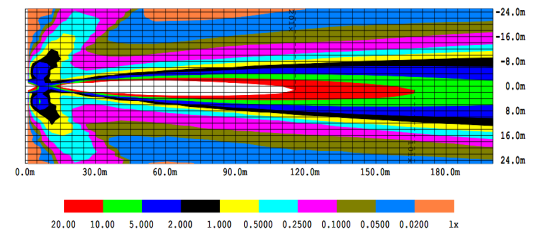

ISOLUX

Replacement Parts & Accessories

Description	Part No.
Replacement Remote	ER3010
Flood Diffuser (EW3010/11)	EZ3010F
Colored Lens (EW3010/11)	EZ3010X*
In-Dash Joystick Controller (EW3010/11)	EZ3011
5 Meter Joystick Cable (EZ3011)	EZ3012
Joystick Cable Extension (EZ3011)	EZ3013
Magnet Mount Kit, Black (EW3010)	EZ3016
Magnet Mount Kit, White (EW3011)	EZ3017

Where X* indicates color: A=Amber, R=Red, G=Green