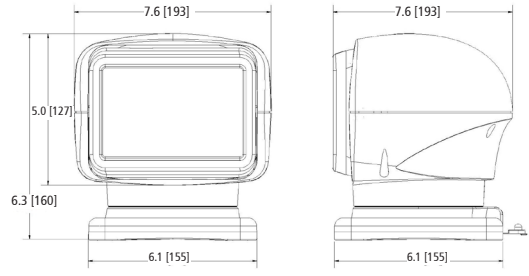

The EW3010/3011 offers full 360° continuous rotation, a 135-degree tilt range and features an optional hardwired in-dash joystick controller. The spotlight also has a home setting that automatically returns the light to its original position upon powering off the device. ASA resin housing makes the EW3010/3011 corrosion, UV and impact resistant and also feature patent pending reflective optics.

Models

PART NO.	VOLTAGE	AMPS	BEAM DISTANCE	CANDELAS	TILT RANGE	COLOR
EW3010	12-24	2.8	3,925 ft	350,000	135°	Black
EW3011	12-24	2.8	3,925 ft	350,000	135°	White

Features and Benefits

- Ten 5-watt LEDs
- Permanent or magnet mount available
- "Return to Home" setting will automatically return light to original position when powered off
- Aluminum heatsink lighthead
- Polycarbonate housing