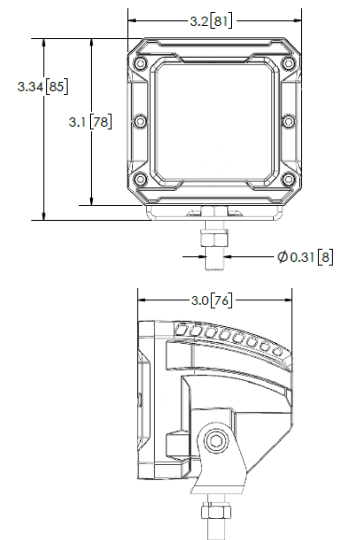

WORKLIGHTS

EW3006 SERIES

Square LED

The EW3006 Series worklight offer the latest technology and the very brightest white light for your application. This LED model offers over 80,000 hours of maintenance-free life expectancy coupled with extremely low amp draw. High-intensity light output and CE rating makes this LED worklight the ideal choice for a wide variety of applications. Features 12-24 VDC operation, a choice of flood or spot beams, aluminum housing.

Models

PART NO.	AMPS	RAW LUMENS	TYPE
EW3006-F	1.5	1,615	Flood
EW3006-S	1.4	1,630	Spot

Features and Benefits

- 12-24 VDC
- Six 3-watt LEDs
- Includes 2-pin deutch connector and 6-inch male connector
- Compact 3" form allows for multiple mounting locations
- Unique aluminum heatsink housing design for maximum heat management
- Acrylic lens
- Bezel options: black, red, blue and yellow
- Steel-mounting bracket

Beam Pattern