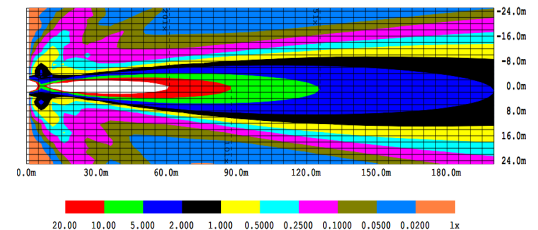

ISOLUX

Replacement Parts & Accessories

Description	Part No.
Replacement Remote	ER3010
Magnet Mount Kit, Black (EW3000)	EZ3014
Magnet Mount Kit, White (EW3001)	EZ3015