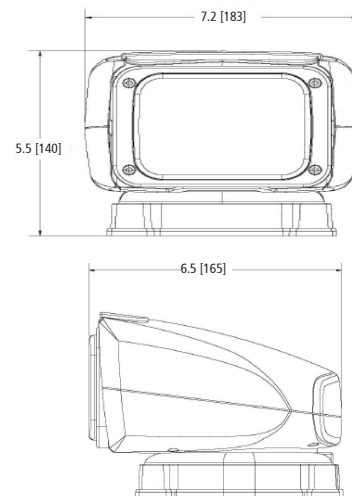

### Models

PART NO.	VOLTAGE	AMPS	BEAM DISTANCE	CANDELAS	TILT RANGE	COLOR
EW3000	12-24	1.7	2,050 ft	88,000	90°	Black
EW3001	12-24	1.7	2,050 ft	88,000	90°	White