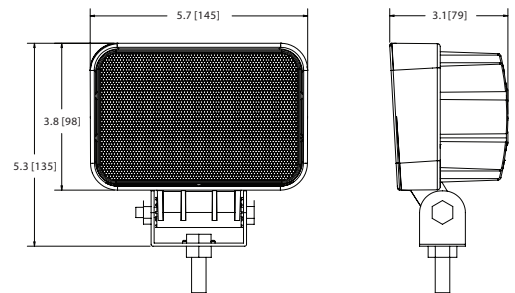

## EW2501 Rectangular LED

The EW2501 worklamp offers the latest technology and the very brightest white light for your application. This LED model offers over 80,000 hours of maintenance free life expectancy coupled with extremely low amp draw. High intensity 2450 lumen light output and IP67 intrusion protection makes this LED worklamp the ideal choice for a wide variety of applications. Features 12-24 VDC operation, aluminum housing and a 2 year warranty.

### Models

PART NO.	VOLTAGE	AMPS	RAW LUMENS	EFFECTIVE LUMENS	TYPE
EW2501	12-24	3.0	2900	2450	Flood

### Features and Benefits

- Five 10-watt LEDs
- Aluminum heatsink housing
- Stainless steel mounting bracket
- Polycarbonate lens
- IP67, CE
- Warranty: 2 years