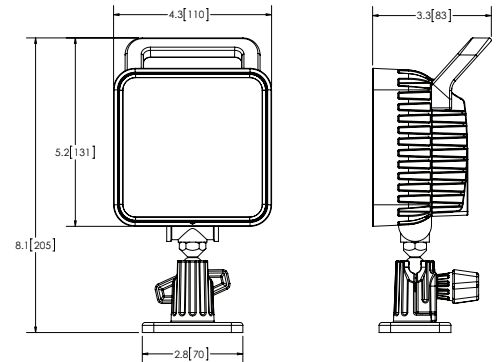

Models

PART NO.	VOLTAGE	AMPS	RAW LUMENS	EFFECTIVE LUMENS	TYPE	MOUNT
EW2451	12-24	2.2	1300	1100	Flood	Permanent
EW2450	12-24	2.2	1300	1100	Spot	Permanent
EW2451-MG	12-24	2.2	1300	1100	Flood	Magnet
EW2450-MG	12-24	2.2	1300	1100	Spot	Magnet