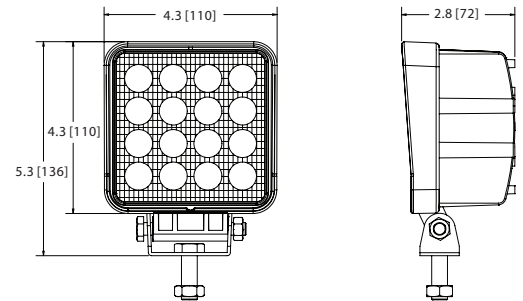

BEACONS | MINIBARS | LIGHTBARS | DIRECTIONALS | UTILITY BARS | INTERIOR LIGHTING | BACK-UP ALARMS | CAMERA SYSTEMS

WORKLAMPS

EW2421 SERIES Square LED

The EW2421 Series worklamp offers the latest technology and the very brightest white light for your application. This LED model offers over 80,000 hours of maintenance free life expectancy coupled with extremely low amp draw. High intensity 2000 lumen light output and IP67 intrusion protection makes this LED worklamp the ideal choice for a wide variety of applications. Features 12-24 VDC operation, flood beam, aluminum heatsink housing, polycarbonate lens and a 3 year warranty.

Models

PART NO.	VOLTAGE	AMPS	RAW LUMENS	EFFECTIVE LUMENS	TYPE
EW2421	12-24	2.0	2400	2200	Flood

Features and Benefits

- 16 3-watt LEDs
- Aluminum heatsink housing
- Stainless steel mounting bracket
- Polycarbonate lens
- IP67, CE
- Warranty: 3 years