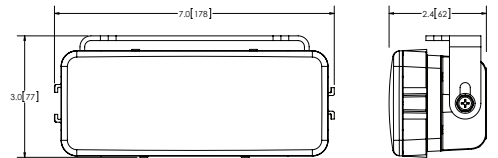

EW2321

EW2320

BEACONS | MINIBARS | LIGHTBARS | DIRECTIONALS | UTILITY BARS | INTERIOR LIGHTING | BACK-UP ALARMS | CAMERA SYSTEMS

WORKLAMPS

EW2320 SERIES Modular Rectangular LED

The EW2320 Series worklamps offer the choice of spot or flood illumination and the ability to be linked together either horizontally or vertically to suit individual needs (E94011 connector sold separately). High intensity 2100 lumen light output and IP67 intrusion protection make this an extremely robust, bright and flexible work area lighting solution.

Models

PART NO.	VOLTAGE	AMPS	RAW LUMENS	EFFECTIVE LUMENS	TYPE
EW2321	12-24	2.2	2400	2100	Flood
EW2320	12-24	2.2	2400	2100	Spot

Features and Benefits

- Five 10-watt LEDs
- Can be connected vertically or horizontally
- Aluminum heatsink housing
- Polycarbonate lens
- IP67
- Warranty: 3 years