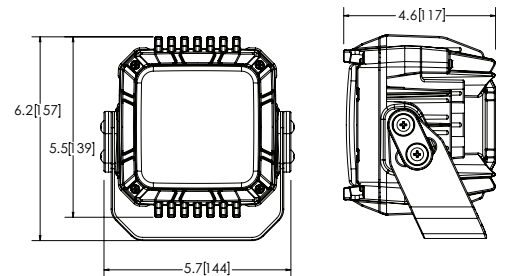

BEACONS | MINIBARS | LIGHTBARS | DIRECTIONALS | UTILITY BARS | INTERIOR LIGHTING | BACK-UP ALARMS | CAMERA SYSTEMS

WORKLAMPS

EW2310 SERIES Square LED

The EW2310 Series worklamps offer the latest technology and the very brightest white light for your application. This LED model offers over 80,000 hours of maintenance free life expectancy coupled with extremely low amp draw. This heavy-duty worklamp features high-intensity 3600 lumen light output making it an ideal choice for a wide variety of arduous applications. Features 12-24 VDC operation, a choice of flood or spot beams, aluminum housing, and a 3-year warranty.

Models

PART NO.	VOLTAGE	AMPS	RAW LUMENS	EFFECTIVE LUMENS	TYPE
EW2311	12-24	5.3	4950	3600	Flood
EW2310	12-24	5.3	5100	3600	Spot

Features and Benefits

- Nine 10-watt LEDs
- High-intensity beam
- Aluminum heatsink housing
- Heavy-duty stainless steel articulating bracket
- Polycarbonate lens
- IP69K
- Warranty: 3 years