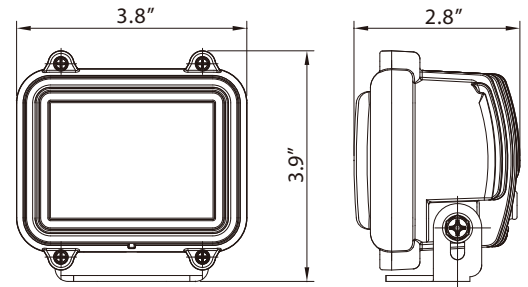

EW2304

EW2303

WORKLAMPS

Beacons | Lightbars | Minibars | Directional LEDs | Back-Up Alarms | Camera Systems

EW2303 SERIES

Square LED

These compact worklamps offer the latest technology and very brightest white light for your application. Available in spot and flood beam patterns these unobtrusive worklamps provide extremely high light intensity despite their small size. These LED models offer over 80,000 hours of maintenance free life expectancy coupled with extremely low amp draw.

Models

PART NO.	VOLTAGE	AMPS	RAW LUMENS	EFFECTIVE LUMENS	TYPE
EW2303	12-24	1.2	1250	1150	Flood
EW2304	12-24	1.2	1250	1150	spot

Features and Benefits

- Two 10-watt LEDs
- 12-24 VDC
- Compact design
- Aluminum heatsink housing
- Toughened glass lens
- Steel mounting bracket
- IP Rating 67
- CE, R10
- Warranty: 3 years