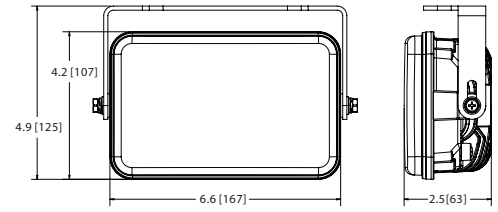

### Models

PART NO.	VOLTAGE	AMPS	RAW LUMENS	EFFECTIVE LUMENS	TYPE
EW2301	12-24	2.7	3000	2600	Flood
EW2300	12-24	2.7	3100	2700	Spot